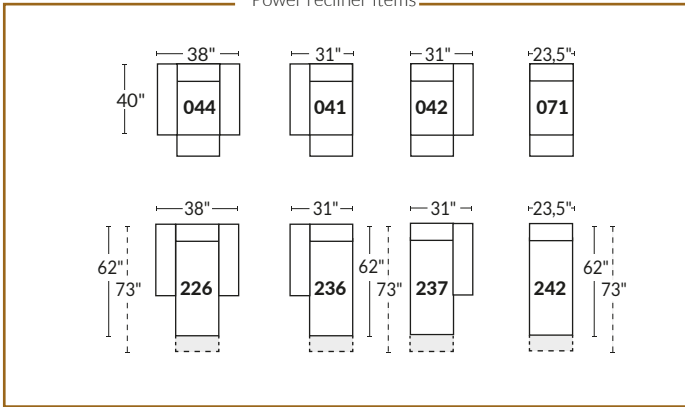

Power recliner Items