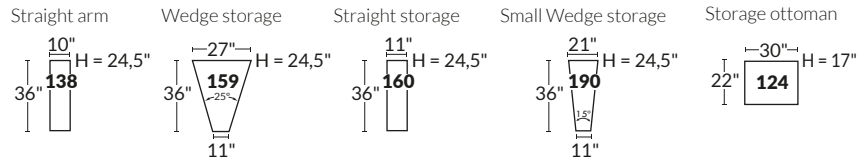

Jaymar
HOME THEATRE COLLECTION

SPECIFICATIONS

- Ⓐ 40" Total Height
- Ⓑ 33" Height headrest down
- Ⓒ 19,5" Seat height
- Ⓓ 65" Depth fully reclined
- Ⓔ 20" or 22" Seat depth
- Ⓕ 37,5" Depth with headrest up
- Ⓖ 24,5" Arm Height
- Ⓗ 7,25" Arm Width

Our product is hand-made and minor variations can occur.

23" SEAT WIDTH

Power recliner Items

30" SEAT WIDTH

Power recliner Items

Others

23" EXAMPLES

30" EXAMPLES