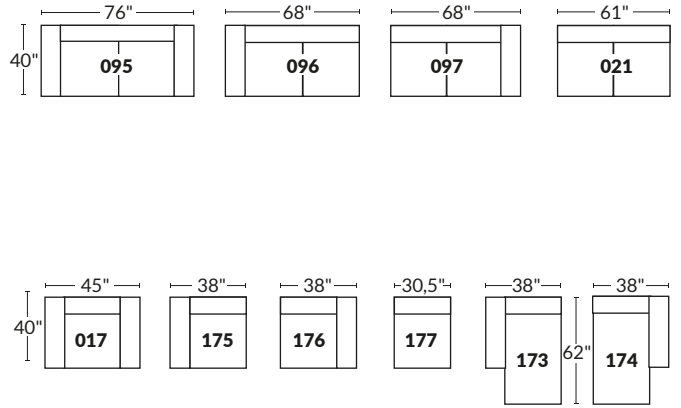

30" SEAT WIDTH