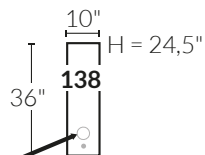

Items 138-159-160-190 and large arm.

Accessory docks and cups are Optional. *Not available on small arms*

Please specify on which arms you want the accessory docks and cup holders.

NB: Item 138-159-160-190 are unfinished on the sides, must be used between 2 seats.

Each storage item has 2 USB ports and one electrical outlet inside the storage.

Straight arm