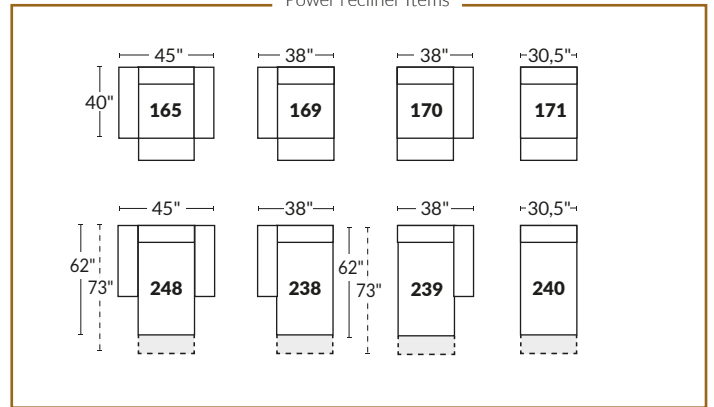

Power recliner Items