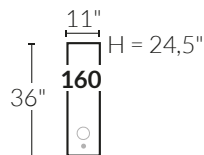

Straight storage