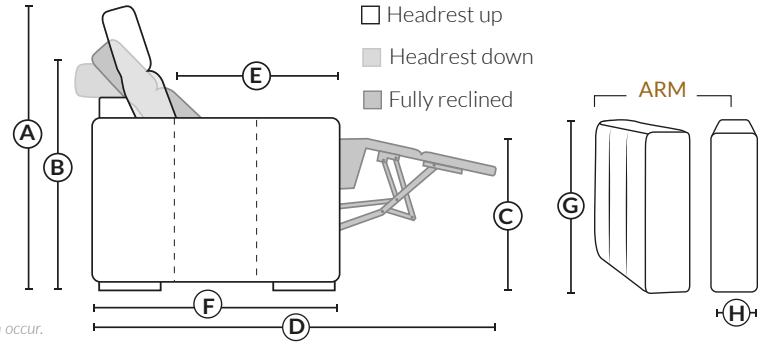

LED lighted Cupholder

LED lighted Cupholder
with single motor
control, USB port and
LED baserail.

LED lighted Cupholder
with double motor
control, USB port and
LED baserail.

SPECIFICATIONS

- Ⓐ 40" Total Height
- Ⓑ 33" Height headrest down
- Ⓒ 19,5" Seat height
- Ⓓ 65" Depth fully reclined
- Ⓔ 20" or 22" Seat depth
- Ⓕ 37,5" Depth with headrest up
- Ⓖ 24,5" Arm Height
- Ⓗ 7,25" Arm Width

Our product is hand-made and minor variations can occur.