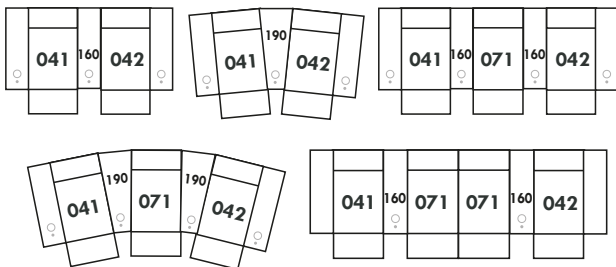

23" EXAMPLES