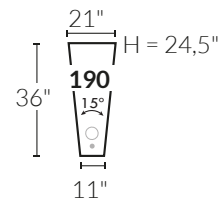

Small Wedge storage

Cup holder ○
Accessory dock ●