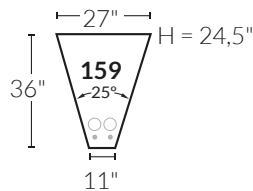

Wedge storage