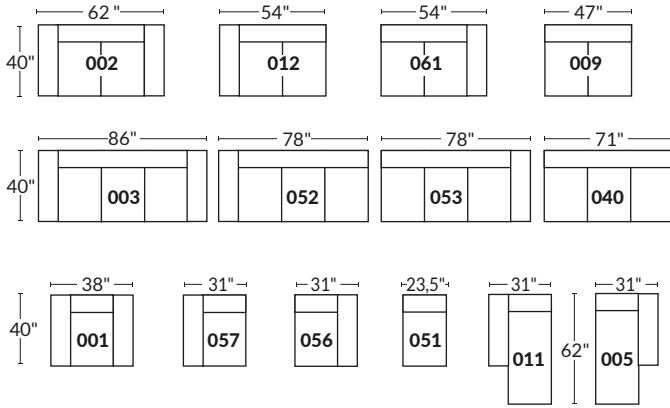

23" SEAT WIDTH