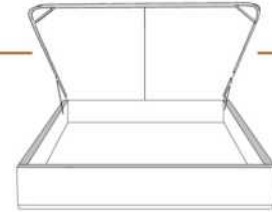

Avec rangement | With Storage
K 430 - Q 431