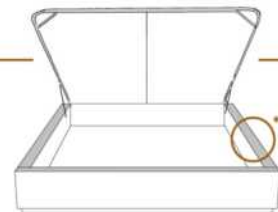

Avec rangement | With Storage
****1" plus large | **1" wider
K 530 - Q 531**