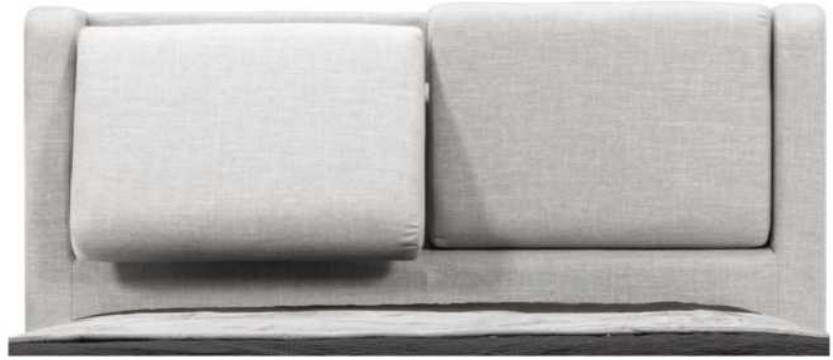

ZEN

Tête de lit sans oreilles | Headboard without wings

400 King - 401 Queen

Pour les dimensions des bases; Voir la liste de prix 99900
For the dimensions of the bed bases; See Price list 99900

4" Base contour LARGE | WIDE contour Base

DIMENSIONS

Lit grandeur complète
Complete bed size

Base: 12" Haut | Height

L x P/D x H

87" x 95" x 47"

69" x 95" x 47"

K
Q