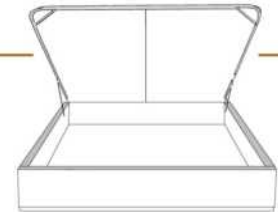

Avec rangement | With Storage
K 430 - Q 431