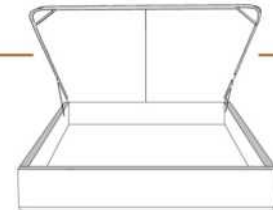

Avec rangement | With Storage
K 430 - Q 431