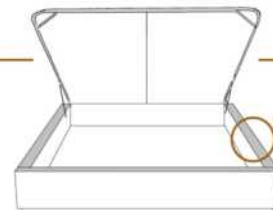

Avec rangement | With Storage
**1" plus large | **1" wider
K 530 - Q 531