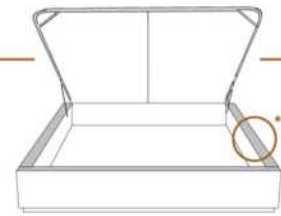

Avec rangement | With Storage
**1" plus large | **1" wider
K 530 - Q 531