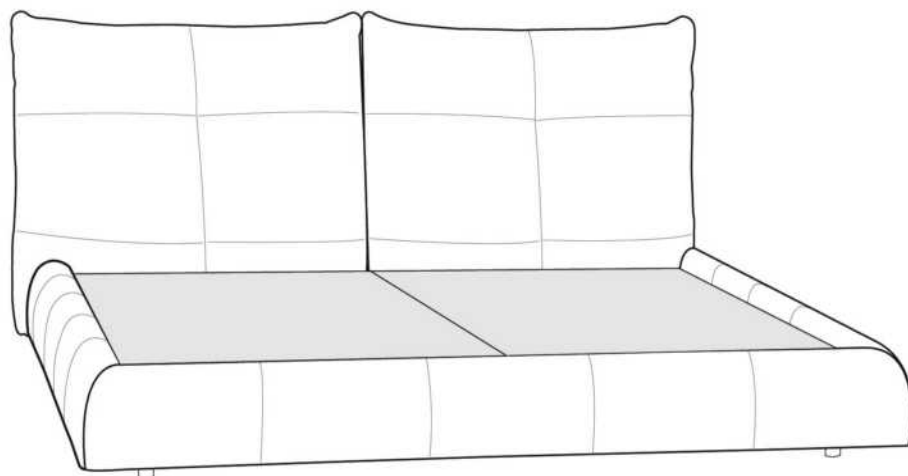

Lit **WAVE** Bed

Lit régulier | *Regular Bed*

380 King | 360 Queen | 304 Double | 314 Simple/ *Single*