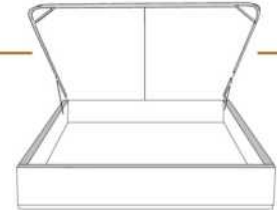

Avec rangement | With Storage
K 430 - Q 431