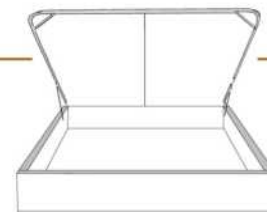

Avec rangement | With Storage
K 430 - Q 431