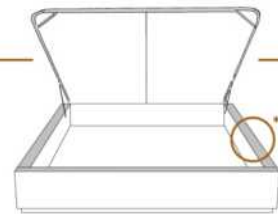

Avec rangement | With Storage
**1" plus large | **1" wider
K 530 - Q 531