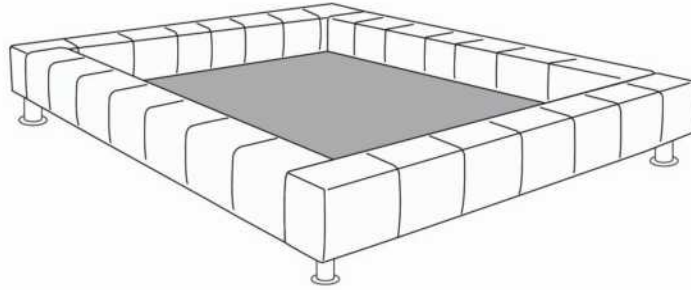

BRIDGE

Lit bridge *Bed items*

Base de Lit/*Bed base*

372 California King (US only/*seulement*) | 380 King | 360 Queen | 314 Simple/*Single*