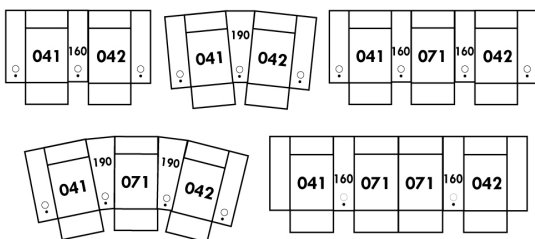

LED Lighted Cupholder with Double Motor Control,
USB Port and LED Baserail

SPECIFICATIONS

- Ⓐ 40" Total Height
- Ⓑ 33" Height headrest down
- Ⓒ 19,5" Seat height
- Ⓓ 65" Depth fully reclined
- Ⓔ 20" or 22" Seat depth
- Ⓕ 37,5" Depth with headrest up
- Ⓖ 24,5" Arm Height
- Ⓗ 7,25" Arm Width

23" SEAT WIDTH

Power recliner Items

30" SEAT WIDTH

Power recliner Items

Others

23" EXAMPLES

30" EXAMPLES