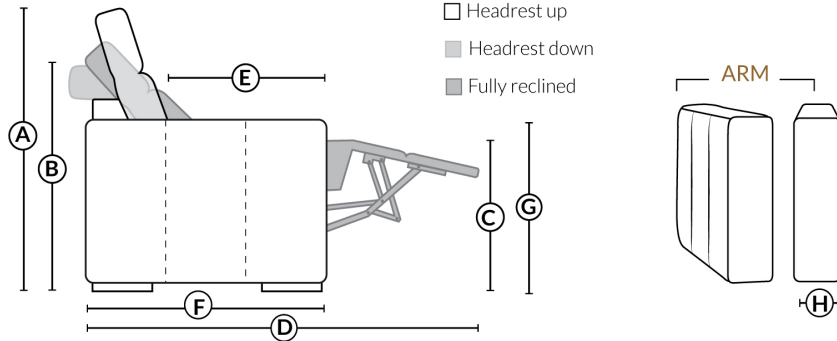

LED Lighted Cupholder with Double Motor Control,
USB Port and LED Baserail

SPECIFICATIONS

- Ⓐ 40" Total Height
- Ⓑ 33" Height headrest down
- Ⓒ 19,5" Seat height
- Ⓓ 65" Depth fully reclined
- Ⓔ 20" or 22" Seat depth
- Ⓕ 37,5" Depth with headrest up
- Ⓖ 24,5" Arm Height
- Ⓗ 7,25" Arm Width