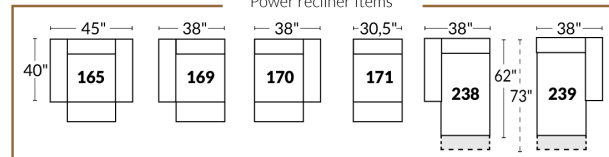

LED Lighted Cupholder with Double Motor Control,
USB Port and LED Baserail

SPECIFICATIONS

- Ⓐ 40" Total Height
- Ⓑ 33" Height headrest down
- Ⓒ 19,5" Seat height
- Ⓓ 65" Depth fully reclined
- Ⓔ 20" or 22" Seat depth
- Ⓕ 37,5" Depth with headrest up
- Ⓖ 24,5" Arm Height
- Ⓗ 7,25" Arm Width

23" SEAT WIDTH

Power recliner Items

30" SEAT WIDTH

Power recliner Items

Others

23" EXAMPLES

30" EXAMPLES