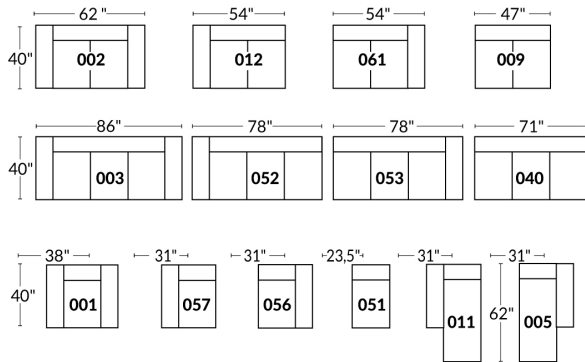

LED Lighted Cupholder with Double Motor Control,
USB Port and LED Baserail

SPECIFICATIONS

- Ⓐ 40" Total Height
- Ⓑ 33" Height headrest down
- Ⓒ 19,5" Seat height
- Ⓓ 65" Depth fully reclined
- Ⓔ 20" or 22" Seat depth
- Ⓕ 37,5" Depth with headrest up
- Ⓖ 24,5" Arm Height
- Ⓗ 7,25" Arm Width

23" SEAT WIDTH

Power recliner Items

30" SEAT WIDTH

Power recliner Items

Others

23" EXAMPLES

30" EXAMPLES