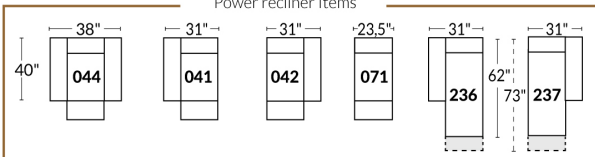

LED Lighted Cupholder with Double Motor Control,
USB Port and LED Baserail

SPECIFICATIONS

- Ⓐ 40" Total Height
- Ⓑ 33" Height headrest down
- Ⓒ 19,5" Seat height
- Ⓓ 65" Depth fully reclined
- Ⓔ 20" or 22" Seat depth
- Ⓕ 37,5" Depth with headrest up
- Ⓖ 24,5" Arm Height
- Ⓗ 7,25" Arm Width

23" SEAT WIDTH

Power recliner Items

30" SEAT WIDTH

Power recliner Items

Others

23" EXAMPLES

30" EXAMPLES