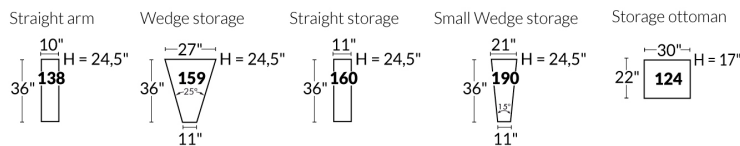

LED Lighted Cupholder with Double Motor Control,
USB Port and LED Baserail

SPECIFICATIONS

- Ⓐ 40" Total Height
- Ⓑ 33" Height headrest down
- Ⓒ 19,5" Seat height
- Ⓓ 65" Depth fully reclined
- Ⓔ 20" or 22" Seat depth
- Ⓕ 37,5" Depth with headrest up
- Ⓖ 24,5" Arm Height
- Ⓗ 7,25" Arm Width

23" SEAT WIDTH

Power recliner Items

30" SEAT WIDTH

Power recliner Items

Others

23" EXAMPLES

30" EXAMPLES