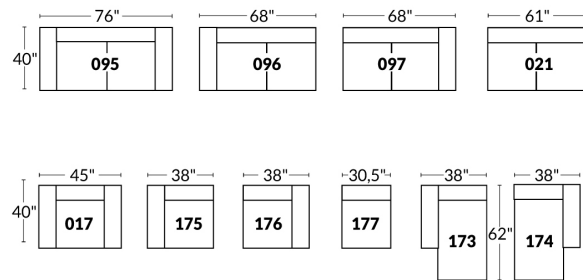

LED Lighted Cupholder with Double Motor Control,
USB Port and LED Baserail

SPECIFICATIONS

- Ⓐ 40" Total Height
- Ⓑ 33" Height headrest down
- Ⓒ 19,5" Seat height
- Ⓓ 65" Depth fully reclined
- Ⓔ 20" or 22" Seat depth
- Ⓕ 37,5" Depth with headrest up
- Ⓖ 24,5" Arm Height
- Ⓗ 7,25" Arm Width

23" SEAT WIDTH

Power recliner Items

30" SEAT WIDTH

Power recliner Items

Others

23" EXAMPLES

30" EXAMPLES