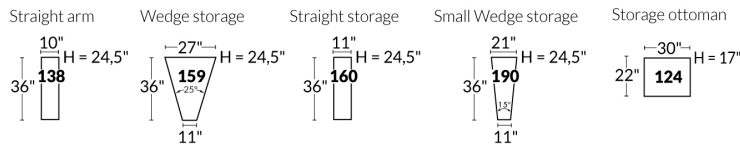

**SPECIFICATIONS**

- Ⓐ 40" Total Height
- Ⓑ 33" Height headrest down
- Ⓒ 19,5" Seat height
- Ⓓ 65" Depth fully reclined
- Ⓔ 20" or 22" Seat depth
- Ⓕ 37,5" Depth with headrest up
- Ⓖ 24,5" Arm Height
- Ⓗ 7,25" Arm Width

**23" SEAT WIDTH**

Power recliner Items

**30" SEAT WIDTH**

Power recliner Items

**Others**

**23" EXAMPLES**

**30" EXAMPLES**