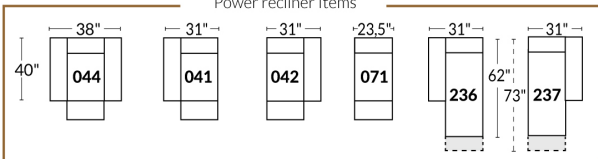

**SPECIFICATIONS**

- Ⓐ 40" Total Height
- Ⓑ 33" Height headrest down
- Ⓒ 19,5" Seat height
- Ⓓ 65" Depth fully reclined
- Ⓔ 20" or 22" Seat depth
- Ⓕ 37,5" Depth with headrest up
- Ⓖ 24,5" Arm Height
- Ⓗ 7,25" Arm Width

**23" SEAT WIDTH**

Power recliner Items

**30" SEAT WIDTH**

Power recliner Items

**Others**

**23" EXAMPLES**

**30" EXAMPLES**