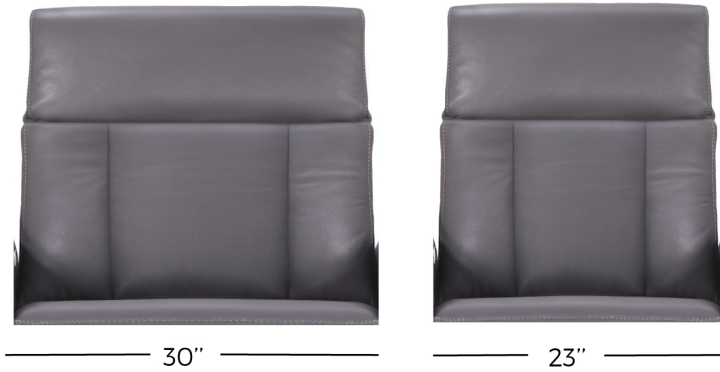

ARM 1

ARM 6

ARM 7

ARM 8

ARM 9

SPECIFICATIONS

- Manual adjustable headrest or Electric headrest
- Full leg power recliner
- Wall hugger mechanism
- Shaped foam & memory foam
- Large flat thread for covers in leather

Back & Seat Depth 23" or 30"

Seat Depth 20" or 22"

Accessories

Accessory Dock

Wood Tray Table (Choice of 8 colors)

Plastic Tray Table

Wine Glass Holder

LED Lamp