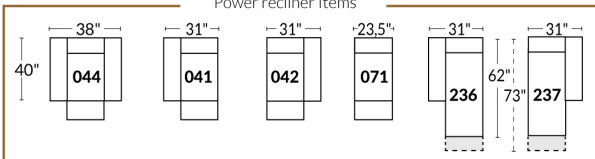

LED Lighted Cupholder with Double Motor Control,
USB Port and LED Baserail

SPECIFICATIONS

- Ⓐ 40" Total Height
- Ⓑ 33" Height headrest down
- Ⓒ 19,5" Seat height
- Ⓓ 65" Depth fully reclined
- Ⓔ 20" or 22" Seat depth
- Ⓕ 37,5" Depth with headrest up
- Ⓖ 24,5" Arm Height
- Ⓗ 7,25" Arm Width

23" SEAT WIDTH

Power recliner Items

30" SEAT WIDTH

Power recliner Items

Others

23" EXAMPLES

30" EXAMPLES