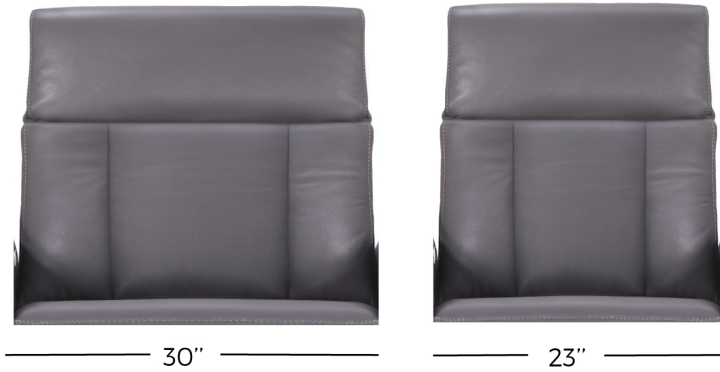

Back & Seat Depth 23" or 30"