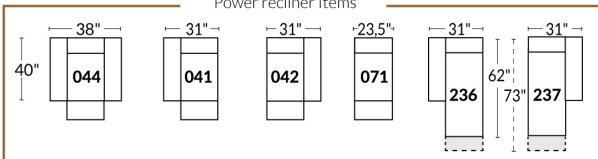

Power recliner Items