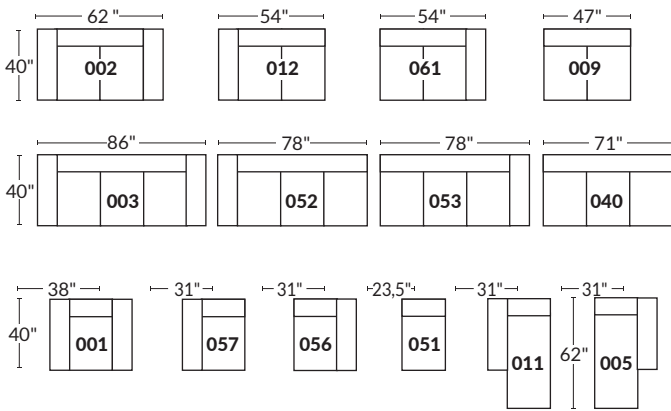

SPECIFICATIONS

- Ⓐ 40" Total Height
- Ⓑ 33" Height headrest down
- Ⓒ 19,5" Seat height
- Ⓓ 65" Depth fully reclined
- Ⓔ 20" or 22" Seat depth
- Ⓕ 37,5" Depth with headrest up
- Ⓖ 24,5" Arm Height
- Ⓗ 7,25" Arm Width

23" SEAT WIDTH

Power recliner Items

30" SEAT WIDTH

Power recliner Items

Others

23" EXAMPLES

30" EXAMPLES