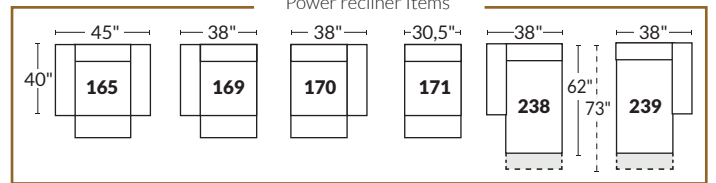

SPECIFICATIONS

- Ⓐ 40" Total Height
- Ⓑ 33" Height headrest down
- Ⓒ 19,5" Seat height
- Ⓓ 65" Depth fully reclined
- Ⓔ 20" or 22" Seat depth
- Ⓕ 37,5" Depth with headrest up
- Ⓖ 24,5" Arm Height
- Ⓗ 7,25" Arm Width

23" SEAT WIDTH

Power recliner Items

30" SEAT WIDTH

Power recliner Items

Others

23" EXAMPLES

30" EXAMPLES