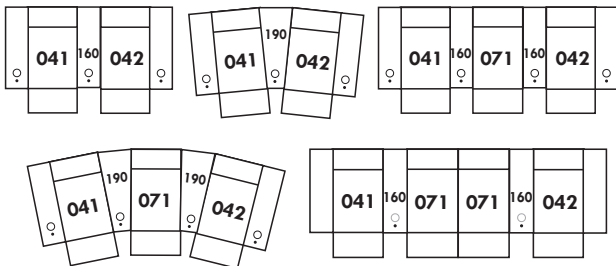

SPECIFICATIONS

- Ⓐ 40" Total Height
- Ⓑ 33" Height headrest down
- Ⓒ 19,5" Seat height
- Ⓓ 65" Depth fully reclined
- Ⓔ 20" or 22" Seat depth
- Ⓕ 37,5" Depth with headrest up
- Ⓖ 24,5" Arm Height
- Ⓗ 7,25" Arm Width

23" SEAT WIDTH

Power recliner Items

30" SEAT WIDTH

Power recliner Items

Others

23" EXAMPLES

30" EXAMPLES