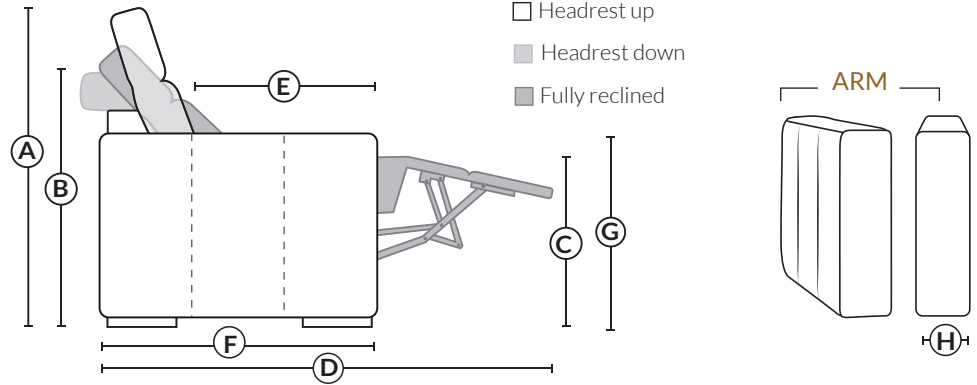

SPECIFICATIONS

- Ⓐ 40" Total Height
- Ⓑ 33" Height headrest down
- Ⓒ 19,5" Seat height
- Ⓓ 65" Depth fully reclined
- Ⓔ 20" or 22" Seat depth
- Ⓕ 37,5" Depth with headrest up
- Ⓖ 24,5" Arm Height
- Ⓗ 7,25" Arm Width

23" SEAT WIDTH

Power recliner Items

30" SEAT WIDTH

Power recliner Items

Others

23" EXAMPLES

30" EXAMPLES