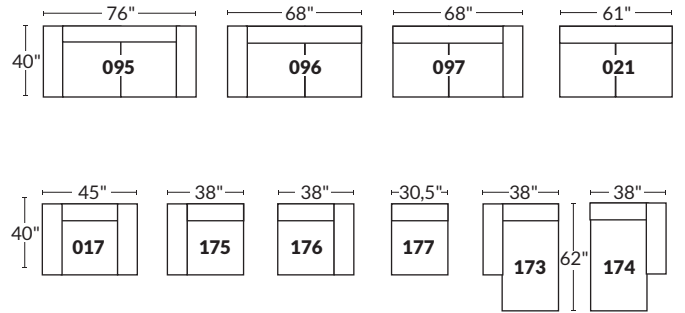

SPECIFICATIONS

- Ⓐ 40" Total Height
- Ⓑ 33" Height headrest down
- Ⓒ 19,5" Seat height
- Ⓓ 65" Depth fully reclined
- Ⓔ 20" or 22" Seat depth
- Ⓕ 37,5" Depth with headrest up
- Ⓖ 24,5" Arm Height
- Ⓗ 7,25" Arm Width

23" SEAT WIDTH

Power recliner Items

30" SEAT WIDTH

Power recliner Items

Others

23" EXAMPLES

30" EXAMPLES