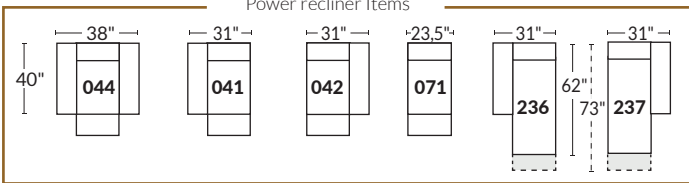

SPECIFICATIONS

- Ⓐ 40" Total Height
- Ⓑ 33" Height headrest down
- Ⓒ 19,5" Seat height
- Ⓓ 65" Depth fully reclined
- Ⓔ 20" or 22" Seat depth
- Ⓕ 37,5" Depth with headrest up
- Ⓖ 24,5" Arm Height
- Ⓗ 7,25" Arm Width

23" SEAT WIDTH

Power recliner Items

30" SEAT WIDTH

Power recliner Items

Others

23" EXAMPLES

30" EXAMPLES