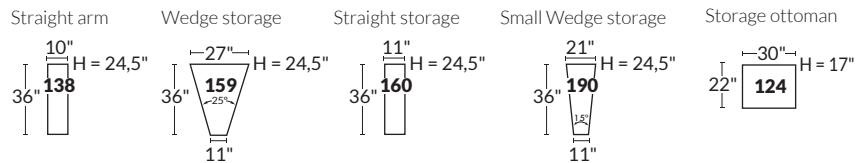

SPECIFICATIONS

- Ⓐ 40" Total Height
- Ⓑ 33" Height headrest down
- Ⓒ 19,5" Seat height
- Ⓓ 65" Depth fully reclined
- Ⓔ 20" or 22" Seat depth
- Ⓕ 37,5" Depth with headrest up
- Ⓖ 24,5" Arm Height
- Ⓗ 7,25" Arm Width

23" SEAT WIDTH

Power recliner Items

30" SEAT WIDTH

Power recliner Items

Others

23" EXAMPLES

30" EXAMPLES