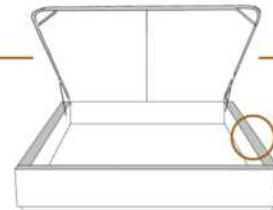

Avec rangement | With Storage
****1" plus large | **1" wider
K 530 - Q 531**