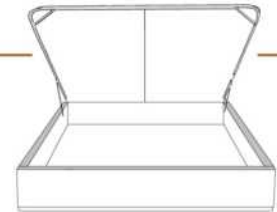

Avec rangement | With Storage
K 430 - Q 431