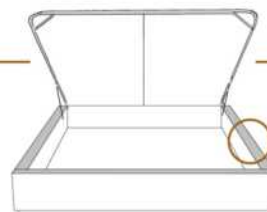

Avec rangement | With Storage
**1" plus large | **1" wider
K 530 - Q 531