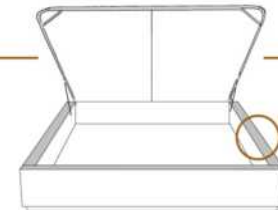

Avec rangement | With Storage
**1" plus large | **1" wider
K 530 - Q 531