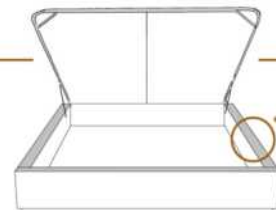

Avec rangement | With Storage
****1" plus large | **1" wider
K 530 - Q 531**