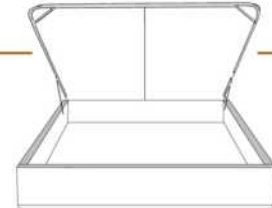

Avec rangement | With Storage
K 430 - Q 431