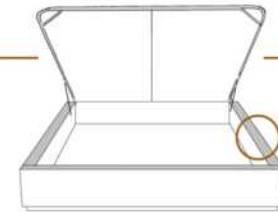

Avec rangement | With Storage
**1" plus large | **1" wider
K 530 - Q 531