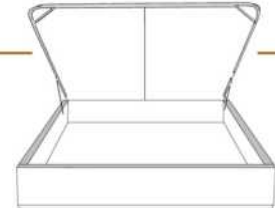

Avec rangement | With Storage
K 430 - Q 431