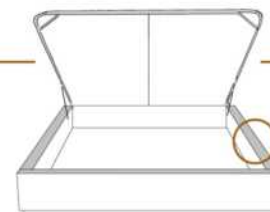

Avec rangement | With Storage
**1" plus large | **1" wider
K 530 - Q 531