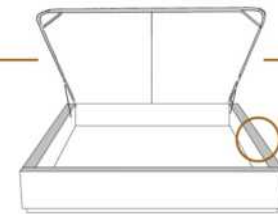

Avec rangement | With Storage
**1" plus large | **1" wider
K 530 - Q 531