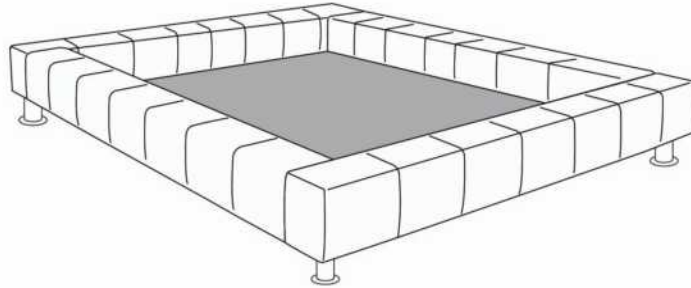

BRIDGE

Lit bridge *Bed items*

Base de Lit/Bed base

372 California King (US only/seulement) | 380 King | 360 Queen | 314 Simple/ Single