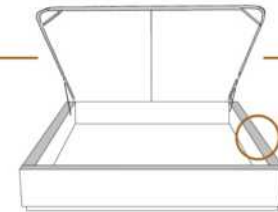

Avec rangement | With Storage
**1" plus large | **1" wider
K 530 - Q 531