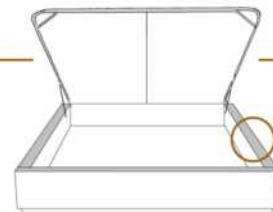

Avec rangement | With Storage
****1" plus large | **1" wider
K 530 - Q 531**