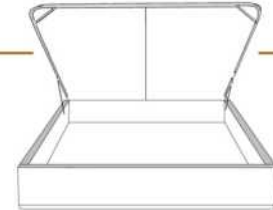

Avec rangement | With Storage
K 430 - Q 431