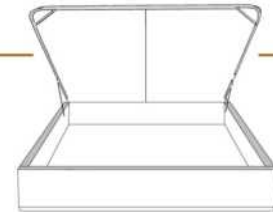

Avec rangement | With Storage
K 430 - Q 431