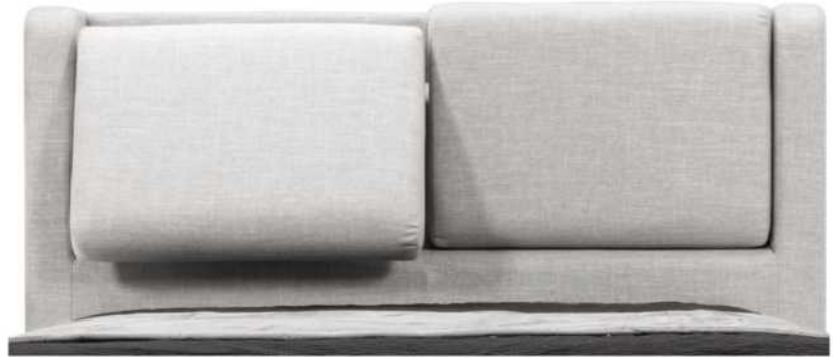

ZEN

Tête de lit sans oreilles | Headboard without wings

400 King - 401 Queen

Pour les dimensions des bases; Voir la liste de prix 99900
For the dimensions of the bed bases; See Price list 99900

4" Base contour LARGE | WIDE contour Base

DIMENSIONS

Lit grandeur complète
Complete bed size

Base: 12" Haut | Height

L x P/D x H

87" x 95" x 47"

69" x 95" x 47"

K
Q