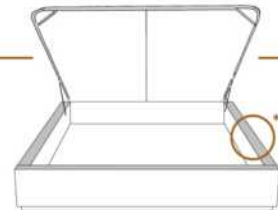

Avec rangement | With Storage
**1" plus large | **1" wider
K 530 - Q 531