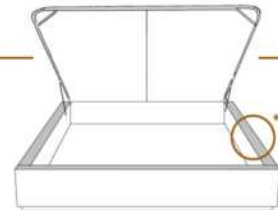

Avec rangement | With Storage
**1" plus large | **1" wider
K 530 - Q 531