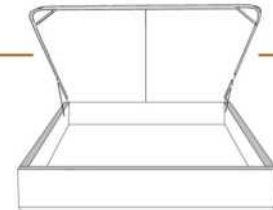

Avec rangement | With Storage
K 430 - Q 431