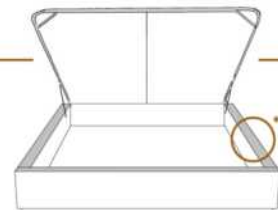

Avec rangement | With Storage
****1" plus large | **1" wider
K 530 - Q 531**