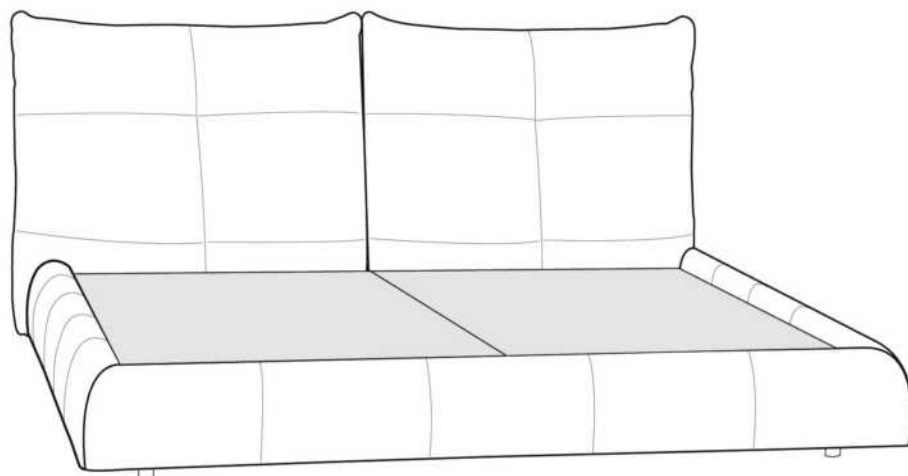

Lit **WAVE** Bed

Lit régulier | Regular Bed

380 King | 360 Queen | 304 Double | 314 Simple/ Single