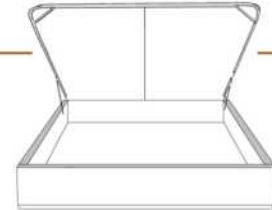

Avec rangement | With Storage
K 430 - Q 431