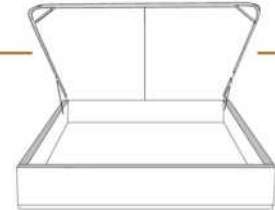

Avec rangement | With Storage
K 430 - Q 431