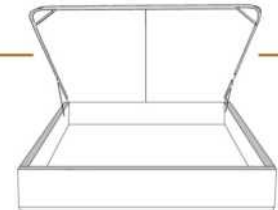

Avec rangement | With Storage
K 430 - Q 431