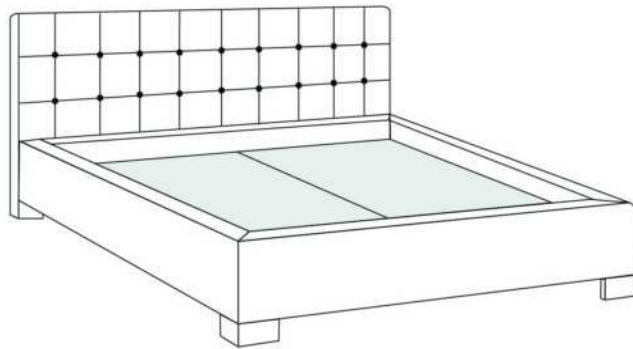

MELODY

items

Lit/Bed

380 King | 360 Queen | 304 Double | 314 Simple/ Single

Les illustrations sont génériques et n'indiquent pas tous les détails de coutures.
The sketches are generic and do not reflect all sewing details.

R2014-03