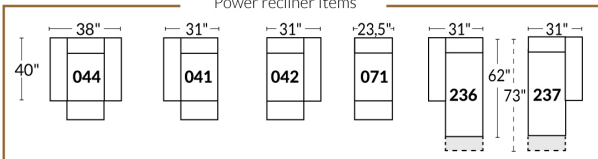

LED Lighted Cupholder with Double Motor Control,
USB Port and LED Baserail

SPECIFICATIONS

- Ⓐ 40" Total Height
- Ⓑ 33" Height headrest down
- Ⓒ 19,5" Seat height
- Ⓓ 65" Depth fully reclined
- Ⓔ 20" or 22" Seat depth
- Ⓕ 37,5" Depth with headrest up
- Ⓖ 24,5" Arm Height
- Ⓗ 7,25" Arm Width

23" SEAT WIDTH

Power recliner Items

30" SEAT WIDTH

Power recliner Items

Others

23" EXAMPLES

30" EXAMPLES