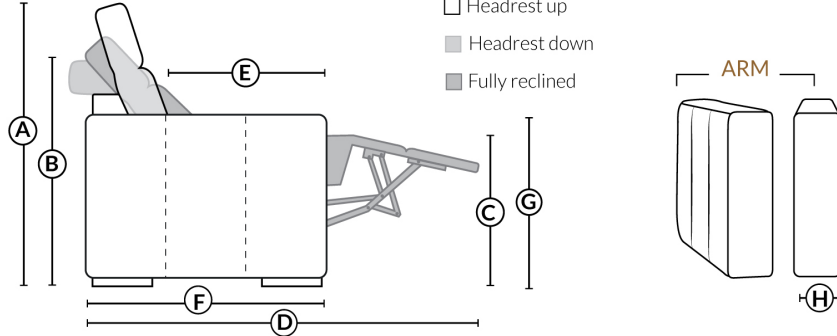

LED Lighted Cupholder with Double Motor Control,
USB Port and LED Baserail

SPECIFICATIONS

- Ⓐ 40" Total Height
- Ⓑ 33" Height headrest down
- Ⓒ 19,5" Seat height
- Ⓓ 65" Depth fully reclined
- Ⓔ 20" or 22" Seat depth
- Ⓕ 37,5" Depth with headrest up
- Ⓖ 24,5" Arm Height
- Ⓗ 7,25" Arm Width