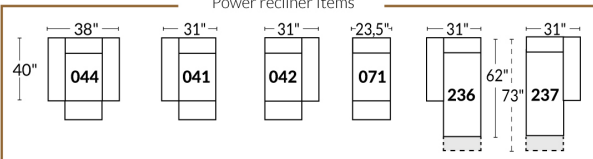

LED Lighted Cupholder with Double Motor Control,
USB Port and LED Baserail

SPECIFICATIONS

- Ⓐ 40" Total Height
- Ⓑ 33" Height headrest down
- Ⓒ 19,5" Seat height
- Ⓓ 65" Depth fully reclined
- Ⓔ 20" or 22" Seat depth
- Ⓕ 37,5" Depth with headrest up
- Ⓖ 24,5" Arm Height
- Ⓗ 7,25" Arm Width

23" SEAT WIDTH

Power recliner Items

30" SEAT WIDTH

Power recliner Items

Others

23" EXAMPLES

30" EXAMPLES