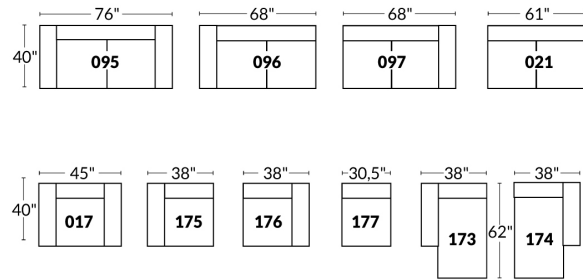

LED Lighted Cupholder with Double Motor Control,
USB Port and LED Baserail

SPECIFICATIONS

- Ⓐ 40" Total Height
- Ⓑ 33" Height headrest down
- Ⓒ 19,5" Seat height
- Ⓓ 65" Depth fully reclined
- Ⓔ 20" or 22" Seat depth
- Ⓕ 37,5" Depth with headrest up
- Ⓖ 24,5" Arm Height
- Ⓗ 7,25" Arm Width

23" SEAT WIDTH

Power recliner Items

30" SEAT WIDTH

Power recliner Items

Others

23" EXAMPLES

30" EXAMPLES