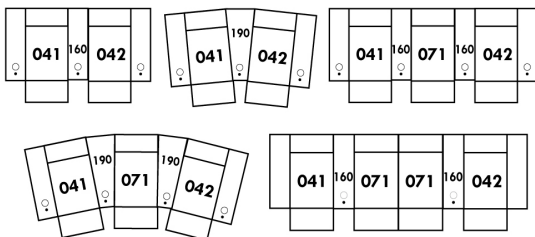

LED Lighted Cupholder with Double Motor Control,
USB Port and LED Baserail

SPECIFICATIONS

- Ⓐ 40" Total Height
- Ⓑ 33" Height headrest down
- Ⓒ 19,5" Seat height
- Ⓓ 65" Depth fully reclined
- Ⓔ 20" or 22" Seat depth
- Ⓕ 37,5" Depth with headrest up
- Ⓖ 24,5" Arm Height
- Ⓗ 7,25" Arm Width

23" SEAT WIDTH

Power recliner Items

30" SEAT WIDTH

Power recliner Items

Others

23" EXAMPLES

30" EXAMPLES