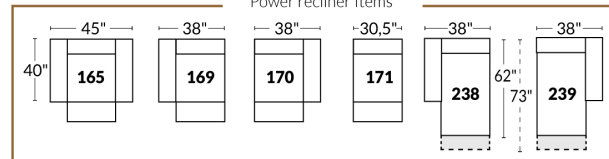

LED Lighted Cupholder with Double Motor Control,
USB Port and LED Baserail

SPECIFICATIONS

- Ⓐ 40" Total Height
- Ⓑ 33" Height headrest down
- Ⓒ 19,5" Seat height
- Ⓓ 65" Depth fully reclined
- Ⓔ 20" or 22" Seat depth
- Ⓕ 37,5" Depth with headrest up
- Ⓖ 24,5" Arm Height
- Ⓗ 7,25" Arm Width

23" SEAT WIDTH

Power recliner Items

30" SEAT WIDTH

Power recliner Items

Others

23" EXAMPLES

30" EXAMPLES