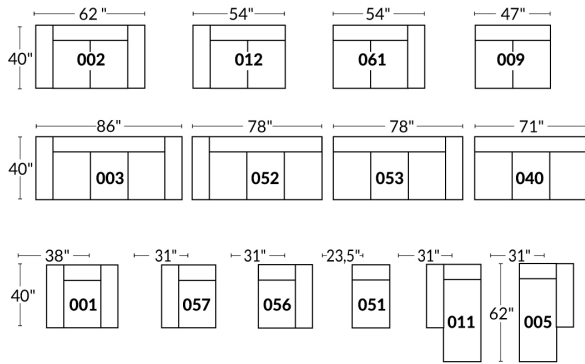

LED Lighted Cupholder with Double Motor Control,
USB Port and LED Baserail

SPECIFICATIONS

- Ⓐ 40" Total Height
- Ⓑ 33" Height headrest down
- Ⓒ 19,5" Seat height
- Ⓓ 65" Depth fully reclined
- Ⓔ 20" or 22" Seat depth
- Ⓕ 37,5" Depth with headrest up
- Ⓖ 24,5" Arm Height
- Ⓗ 7,25" Arm Width

23" SEAT WIDTH

Power recliner Items

30" SEAT WIDTH

Power recliner Items

Others

23" EXAMPLES

30" EXAMPLES