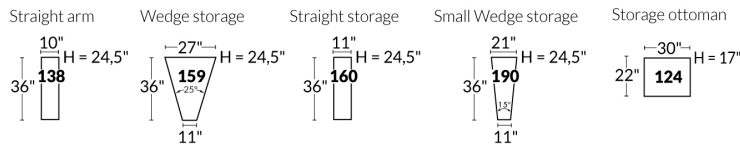

LED Lighted Cupholder with Double Motor Control,
USB Port and LED Baserail

SPECIFICATIONS

- Ⓐ 40" Total Height
- Ⓑ 33" Height headrest down
- Ⓒ 19,5" Seat height
- Ⓓ 65" Depth fully reclined
- Ⓔ 20" or 22" Seat depth
- Ⓕ 37,5" Depth with headrest up
- Ⓖ 24,5" Arm Height
- Ⓗ 7,25" Arm Width

23" SEAT WIDTH

Power recliner Items

30" SEAT WIDTH

Power recliner Items

Others

23" EXAMPLES

30" EXAMPLES