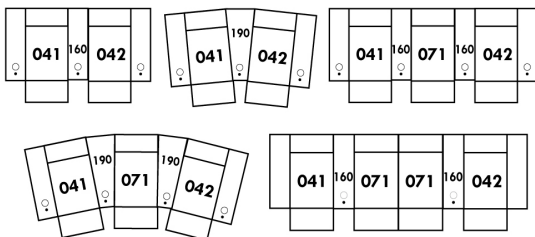

**SPECIFICATIONS**

- Ⓐ 40" Total Height
- Ⓑ 33" Height headrest down
- Ⓒ 19,5" Seat height
- Ⓓ 65" Depth fully reclined
- Ⓔ 20" or 22" Seat depth
- Ⓕ 37,5" Depth with headrest up
- Ⓖ 24,5" Arm Height
- Ⓗ 7,25" Arm Width

**23" SEAT WIDTH**

Power recliner Items

**30" SEAT WIDTH**

Power recliner Items

**Others**

**23" EXAMPLES**

**30" EXAMPLES**