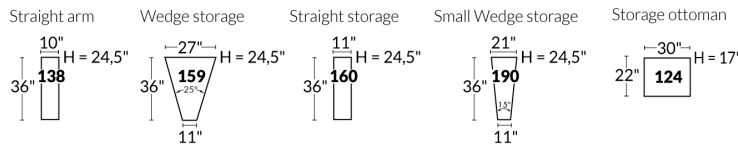

**SPECIFICATIONS**

- Ⓐ 40" Total Height
- Ⓑ 33" Height headrest down
- Ⓒ 19,5" Seat height
- Ⓓ 65" Depth fully reclined
- Ⓔ 20" or 22" Seat depth
- Ⓕ 37,5" Depth with headrest up
- Ⓖ 24,5" Arm Height
- Ⓗ 7,25" Arm Width

**23" SEAT WIDTH**

Power recliner Items

**30" SEAT WIDTH**

Power recliner Items

**Others**

**23" EXAMPLES**

**30" EXAMPLES**