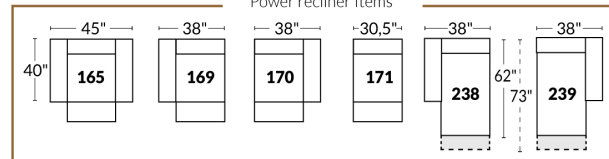

**SPECIFICATIONS**

- Ⓐ 40" Total Height
- Ⓑ 33" Height headrest down
- Ⓒ 19,5" Seat height
- Ⓓ 65" Depth fully reclined
- Ⓔ 20" or 22" Seat depth
- Ⓕ 37,5" Depth with headrest up
- Ⓖ 24,5" Arm Height
- Ⓗ 7,25" Arm Width

**23" SEAT WIDTH**

Power recliner Items

**30" SEAT WIDTH**

Power recliner Items

**Others**

**23" EXAMPLES**

**30" EXAMPLES**