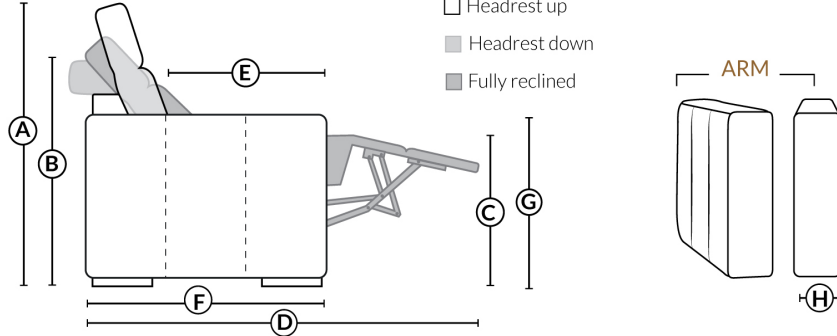

SPECIFICATIONS

- Ⓐ 40" Total Height
- Ⓑ 33" Height headrest down
- Ⓒ 19,5" Seat height
- Ⓓ 65" Depth fully reclined
- Ⓔ 20" or 22" Seat depth
- Ⓕ 37,5" Depth with headrest up
- Ⓖ 24,5" Arm Height
- Ⓗ 7,25" Arm Width