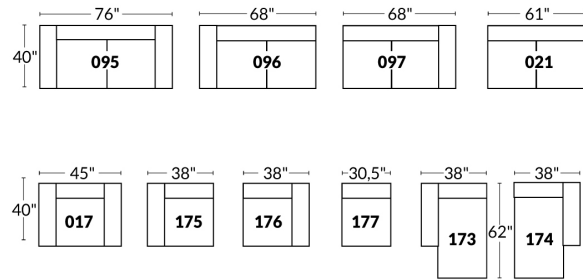

**SPECIFICATIONS**

- Ⓐ 40" Total Height
- Ⓑ 33" Height headrest down
- Ⓒ 19,5" Seat height
- Ⓓ 65" Depth fully reclined
- Ⓔ 20" or 22" Seat depth
- Ⓕ 37,5" Depth with headrest up
- Ⓖ 24,5" Arm Height
- Ⓗ 7,25" Arm Width

**23" SEAT WIDTH**

Power recliner Items

**30" SEAT WIDTH**

Power recliner Items

**Others**

**23" EXAMPLES**

**30" EXAMPLES**