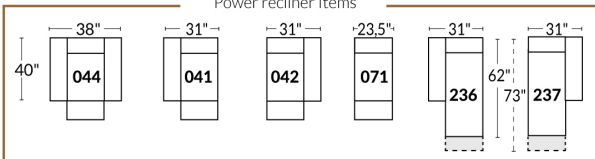

**SPECIFICATIONS**

- Ⓐ 40" Total Height
- Ⓑ 33" Height headrest down
- Ⓒ 19,5" Seat height
- Ⓓ 65" Depth fully reclined
- Ⓔ 20" or 22" Seat depth
- Ⓕ 37,5" Depth with headrest up
- Ⓖ 24,5" Arm Height
- Ⓗ 7,25" Arm Width

**23" SEAT WIDTH**

Power recliner Items

**30" SEAT WIDTH**

Power recliner Items

**Others**

**23" EXAMPLES**

**30" EXAMPLES**