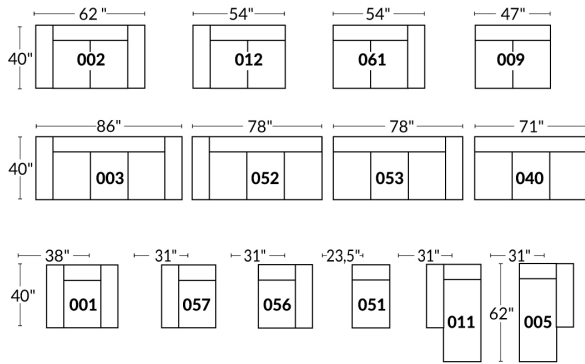

23" SEAT WIDTH