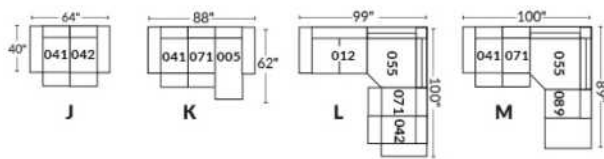

EXEMPLE 23" EXAMPLE