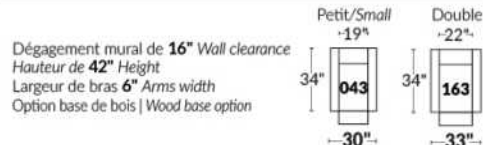

FAUTEUIL BERÇANT PIVOTANT INCLINABLE SWIVEL ROCKING MOTION CHAIR