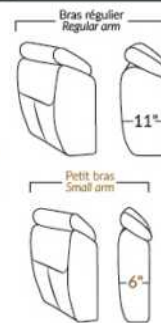

VENICE

OPTIMA
Collection

Jaymar

Conçu et fabriqué fièrement au Canada
Proudly designed and made in Canada

Our product is hand-made and minor variations can occur.

SPECIFICATIONS

- ☐ Appui-tête levé / Headrest up
- ☐ Appui-tête baissé / Headrest down
- ☐ Complètement incliné / Fully reclined

- **A** Hauteur complète 40" / Total Height
- **B** Hauteur appui-tête baissé 33" / Height headrest down
- **C** Hauteur du bras 22,5" / Arm Height
- **D** Hauteur du siège 19,5" / Seat height
- **E** Profondeur inclinée 65" / Depth fully reclined
- **F** Profondeur d'assise 20" ou/ou 22" / Seat depth
- **G** Profondeur appui-tête monté 37,5" / Depth with headrest up

BRAS | ARMS

Option de bras:
Bras Régulier Large 11" ou Petit bras 6"

Arm option
Regular arm Large 11" or Small arm 6"

Contrôle de l'inclinaison situé à l'extérieur du bras
Recliner control located on the outside of the arm.

FAUTEUIL BERÇANT PIVOTANT INCLINABLE SWIVEL ROCKING MOTION CHAIR

SIÈGE 23" DE LARGE | 23" SEAT WIDTH

SIÈGE 30" DE LARGE | 30" SEAT WIDTH

Autres | Others

EXEMPLE 23" EXAMPLE

EXEMPLE 30" EXAMPLE