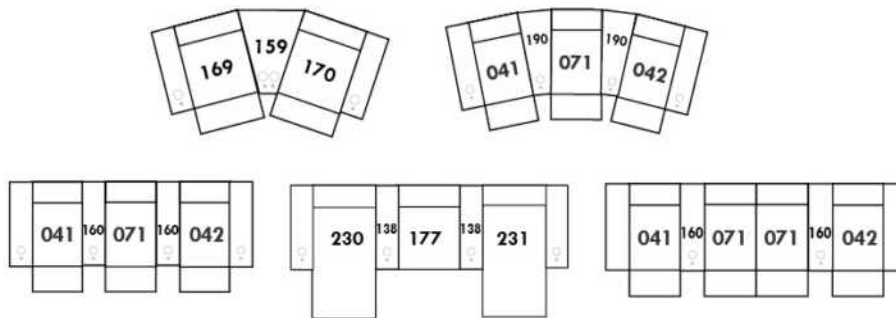

Each storage item has 2 USB ports and one electrical outlet inside the storage.

SUGGESTED CONFIGURATIONS

USA Price List

ANGELINA

Specify wood leg colour LG199.

Comes with one decorative rectangular pillow per arm.