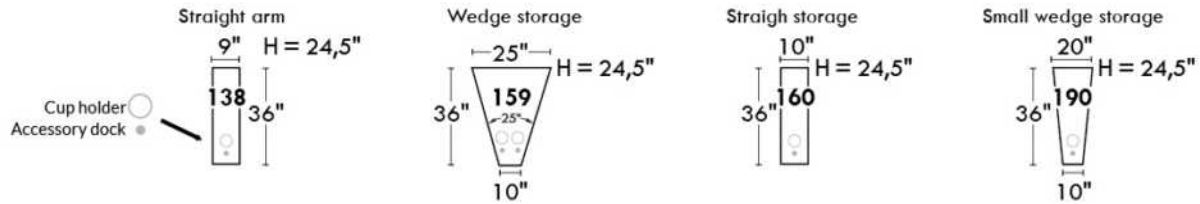

Each storage item has 2 USB ports and one electrical outlet inside the storage.

SUGGESTED CONFIGURATIONS

MELBOURNE

Manual adjustable headrest on all items (2 on square corner & stationary on wedge).
 *Wall hugger power recliners with full footrest. *043 & 163 chairs: Wall clearance 16".
 Power recliner lounge chair with power headrest in option. Wall clearance 8" & front 5".
 Seat cushions with shaped foam + 1" layer of memory foam; arm with memory foam.
 Stitching: Small thread in fabric & large flat thread in leather.
 Note: 2 recliner seats separated by a corner can not be opened at the same time. No recliner seats beside #155 Small Square Corner.