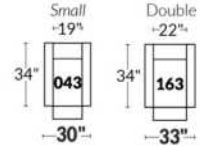

ARMS

Arm option
Regular arm Large or Small arm

Accessories option, available on certain Regular arms ONLY.

SWIVEL ROCKING MOTION CHAIR

16" Wall clearance
42" Height
6" Arms width
Wood base option

23" SEAT WIDTH