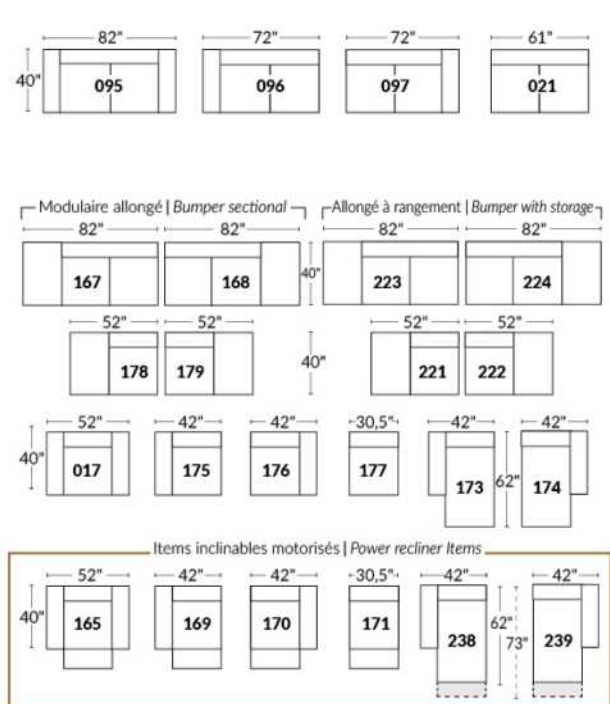

SIÈGE 30" DE LARGE | 30" SEAT WIDTH