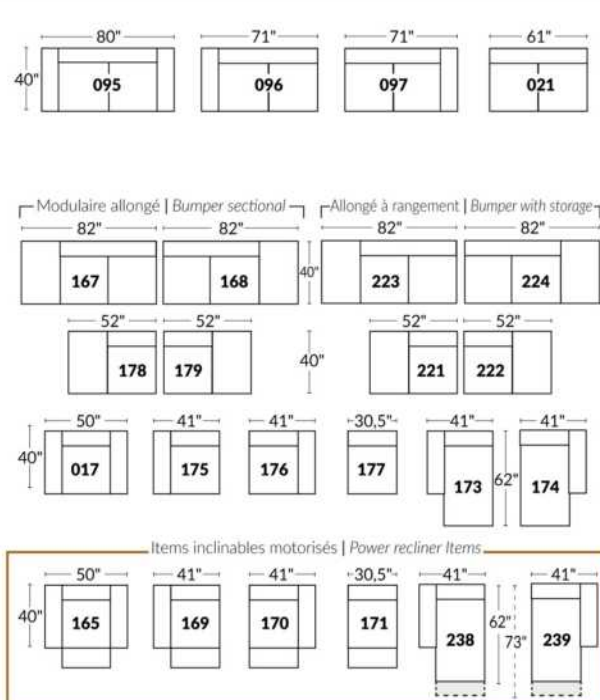

SIÈGE 30" DE LARGE | 30" SEAT WIDTH