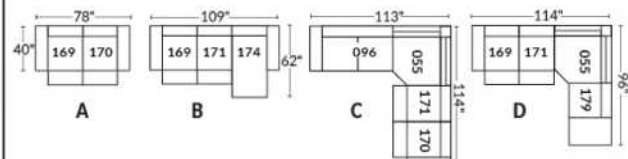

EXEMPLE 30" EXAMPLE