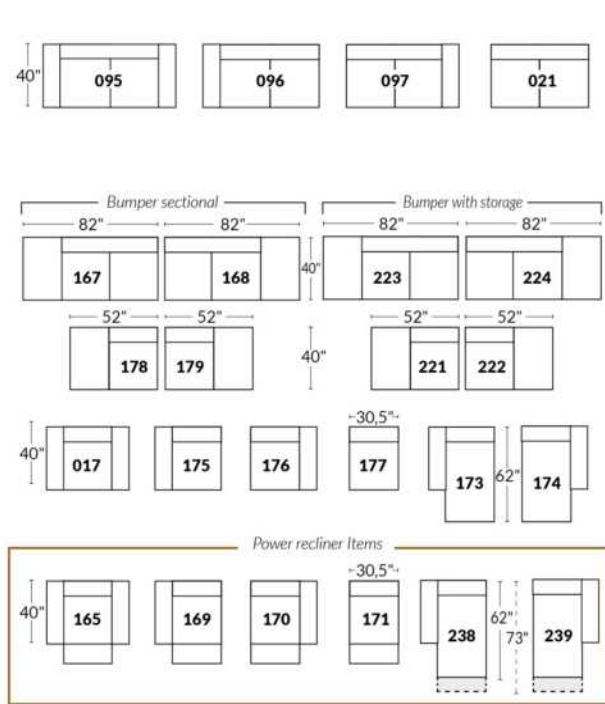

30" SEAT WIDTH