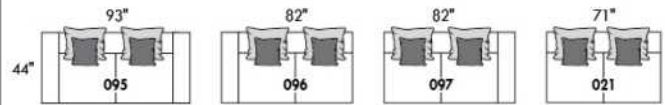

FASHION COLLECTION

FASHION I

COUSSINS PLEINE LARGEUR
FULL BACK CUSHIONS

831 34 x 7 x 19
832 24 x 6 x 10

FASHION II

COUSSINS CARRÉS - DOS APPARENT
SQUARE CUSHIONS - VISIBLE BACK

833 26 x 7 x 19
834 16 x 6 x 16