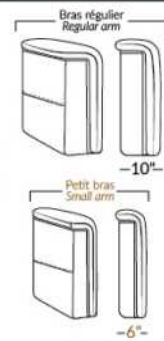

BRAS | ARMS

Option de bras:
Bras Régulier Large 10" ou Petit bras 6"

Arm option
Regular arm Large 10" or Small arm 6"

Contrôle de l'inclinaison situé à l'extérieur du bras
Recliner control located on the outside of the arm.