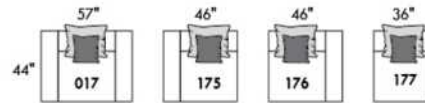

FASHION II

COUSSINS CARRÉS - DOS APPARENT
SQUARE CUSHIONS - VISIBLE BACK

833 26 x 7 x 19
834 16 x 6 x 16