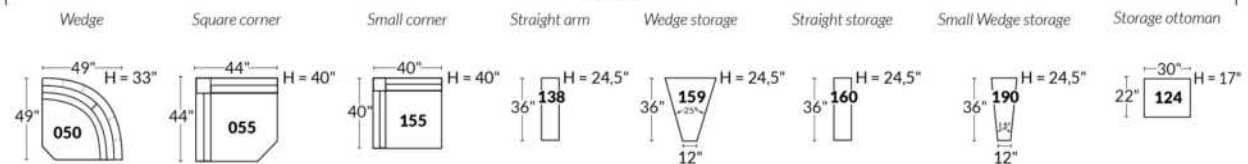

OPTIMA Collection

Jaymar

Proudly designed and made in Canada

Our product is hand-made and minor variations can occur.

SPECIFICATIONS

☐ Headrest up   ☐ Headrest down   ☐ Fully reclined

- Ⓐ 40" Total Height
- Ⓑ 33" Height headrest down
- Ⓒ 24" Arm Height
- Ⓓ 19,5" Seat height
- Ⓔ 65" Depth fully reclined
- Ⓕ 20"ou/ 22" Seat depth
- Ⓖ 37,5" Depth with headrest up

ARMS

Arm option
Regular arm Large or Small arm

Accessories option, available on certain Regular arms ONLY.

SWIVEL ROCKING MOTION CHAIR

16" Wall clearance
42" Height
6" Arms width
Wood base option

23" SEAT WIDTH

30" SEAT WIDTH

Others