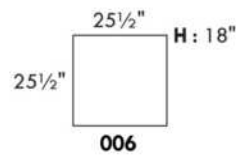

HARRISON

Hauteur complète 36" | Hauteur de siège 19" | Hauteur devant bras 26" | Profondeur d'assise 21"
Total Height 36" | Seat Height 19" | Arm Height 26" | Seat Depth 21"

www.jaymar.ca