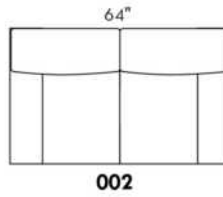

HARRISON

Hauteur complète 36" | Hauteur de siège 19" | Hauteur devant bras 26" | Profondeur d'assise 21"
Total Height 36" | Seat Height 19" | Arm Height 26" | Seat Depth 21"

www.jaymar.ca