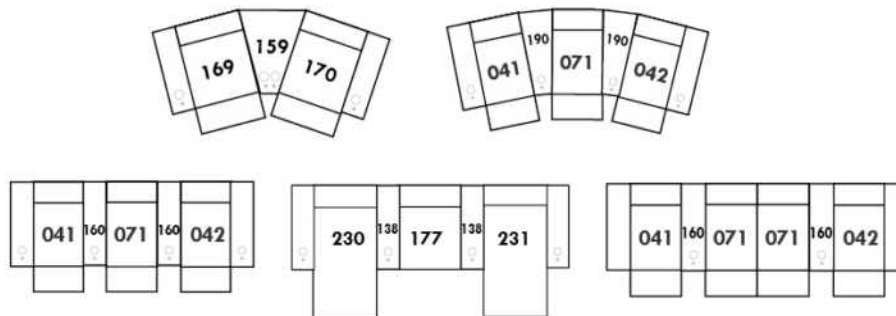

## MELBOURNE

Manual adjustable headrest on all items (2 on square corner & stationary on wedge).

\*Wall hugger power recliners with full footrest. \*043 & 163 chairs: Wall clearance 16".

Power recliner lounge chair with power headrest in option. Wall clearance 8" & front 5".