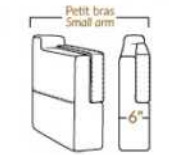

Arm option
Regular arm Large 10" or Small arm 6"

Contrôle de l'inclinaison situé à l'extérieur du bras
Recliner control located on the outside of the arm.