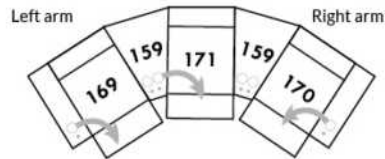

#### EXAMPLE B:

071-171: These two items can be connected to a smart cup holder which will control the recliner. You must then use one of these items: 138, 159, 160 and 190