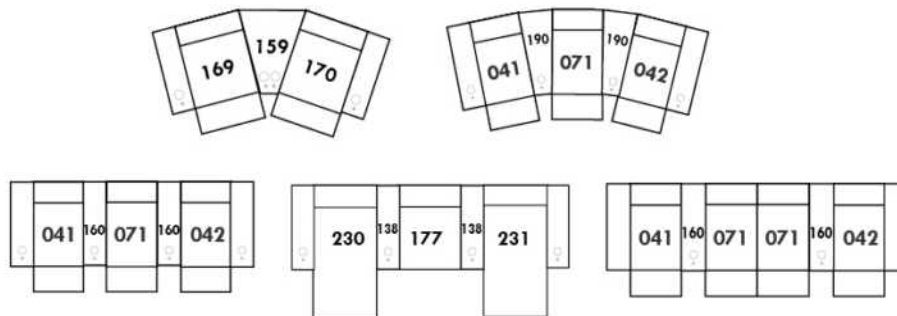

## LEONARDO

**FEATURES:**

Manual adjustable headrest on all items (2 on square corner & stationary on wedge).  
 \*Wall hugger power recliners with full footrest. \*043 & 163 chairs: Wall clearance 16".  
 Power recliner lounge chair: Wall clearance 8" & front 5".  
 Seat cushions with shaped foam + 1" layer of memory foam; arm with memory foam.  
 Stitching: Small thread in fabric & large flat thread in leather.  
 Note: 2 recliner seats separated by a corner can not be opened at the same time. No recliner seats beside #155 Small Square Corner.