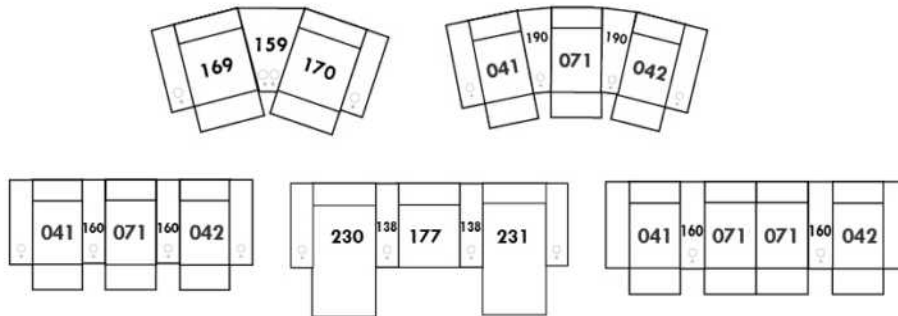

SUGGESTED CONFIGURATIONS