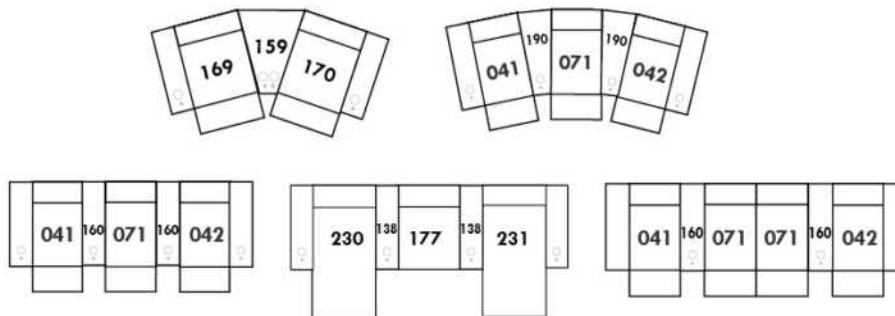

SUGGESTED CONFIGURATIONS