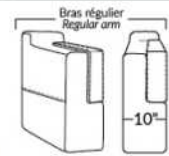

BRAS | ARMS

Option de bras:
Bras Régulier Large 10" ou Petit bras 6"