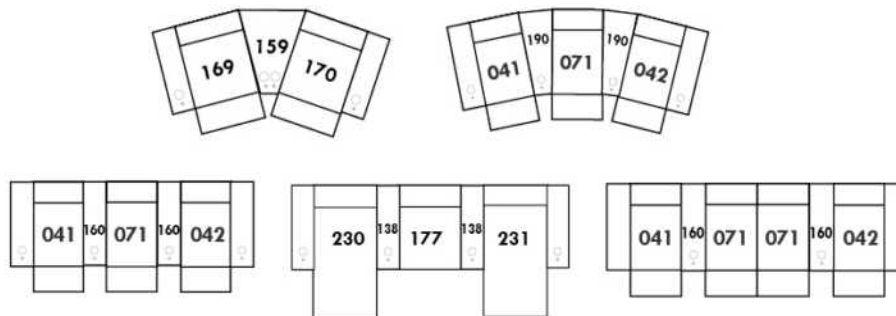

## AMSTERDAM

Manual adjustable headrest on all items (2 on square corner & stationary on wedge).

\*Wall hugger power recliners with full footrest.

\*043 & 163 chairs: Wall clearance 16".

Power recliner lounge chair: Wall clearance 8" & front 5".