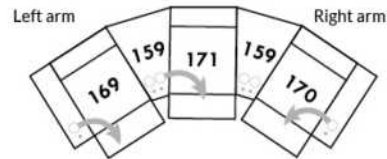

#### EXAMPLE B:

071-171: These two items can be connected to a smart cup holder which will control the recliner. You must then use one of these items: 138,159, 160 and 190