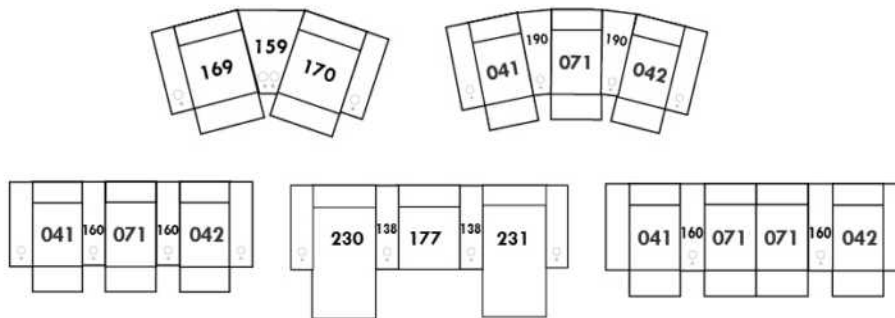

## HAMBOURG

Manual adjustable headrest on all items (2 on square corner & stationary on wedge).  
 \*Wall hugger power recliners with full footrest. \*043 & 163 chairs: Wall clearance 16".  
 Power recliner lounge chair: Wall clearance 8" & front 5".  
 Seat cushions with shaped foam + 1" layer of memory foam; arm with memory foam.  
 Stitching: Small thread in fabric & large flat thread in leather.  
 Chairs 043 & 163: arms with NO METAL insert.  
 Note: 2 recliner seats separated by a corner can not be opened at the same time. No recliner seats beside item #155.