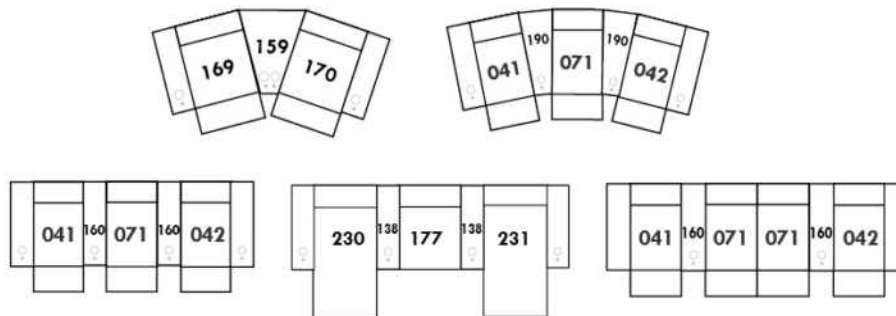

Each storage item has 2 USB ports and one electrical outlet inside the storage.

SUGGESTED CONFIGURATIONS

MELBOURNE

Manual adjustable headrest on all items (2 on square corner & stationary on wedge).
 *Wall hugger power recliners with full footrest. *043 & 163 chairs: Wall clearance 16".
 Power recliner lounge chair with power headrest in option. Wall clearance 8" & front 5".
 Seat cushions with shaped foam + 1" layer of memory foam; arm with memory foam.
 Stitching: Small thread in fabric & large flat thread in leather.
 Note: 2 recliner seats separated by a corner can not be opened at the same time. No recliner seats beside #155 Small Square Corner.