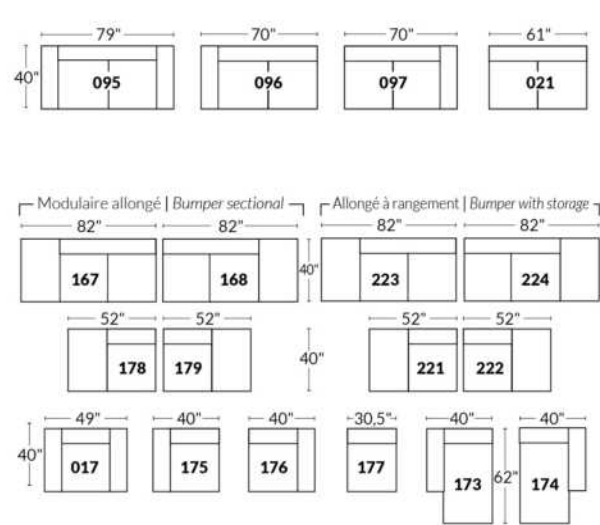

SIÈGE 30" DE LARGE | 30" SEAT WIDTH