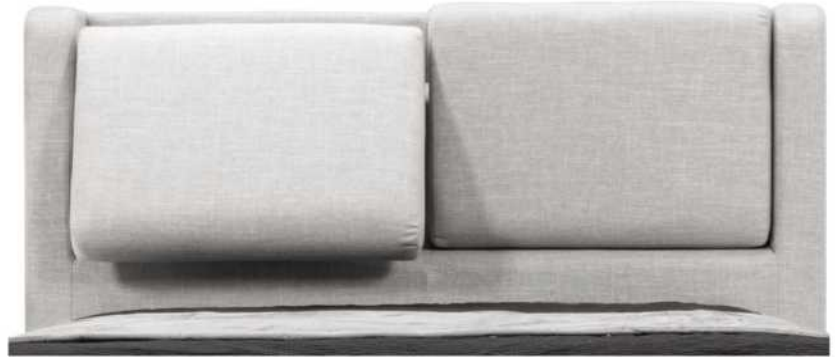

ZEN

Tête de lit **sans** oreilles | Headboard **without** wings

400 King - 401 Queen

Pour les dimensions des bases; Voir la liste de prix 99900
For the dimensions of the bed bases; See Price list 99900

4" Base contour LARGE | WIDE contour Base

DIMENSIONS

Lit grandeur complète
Complete bed size

Base: 12" Haut | Height

L x P/D x H

87" x 95" x 47"

69" x 95" x 47"

K
Q