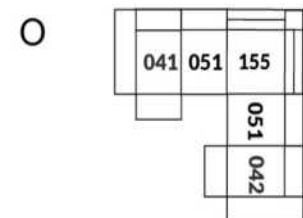

30" Seat Width | Siège 30" de large

Home Theatre CONFIGURATIONS Cinéma maison

23" Seat Width | Siège 23" de large

Home Theatre CONFIGURATIONS Cinéma maison

OPTIMA Collection

Jaymar 

Proudly designed and made in Canada