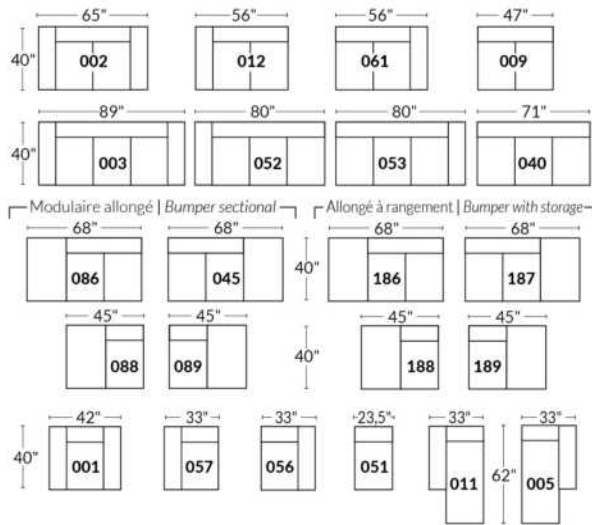

SIÈGE 23" DE LARGE | 23" SEAT WIDTH