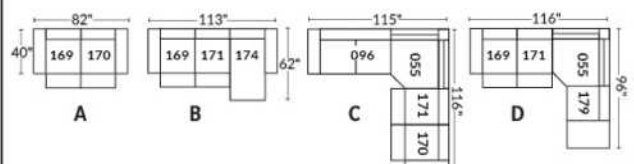

EXEMPLE 30" EXAMPLE