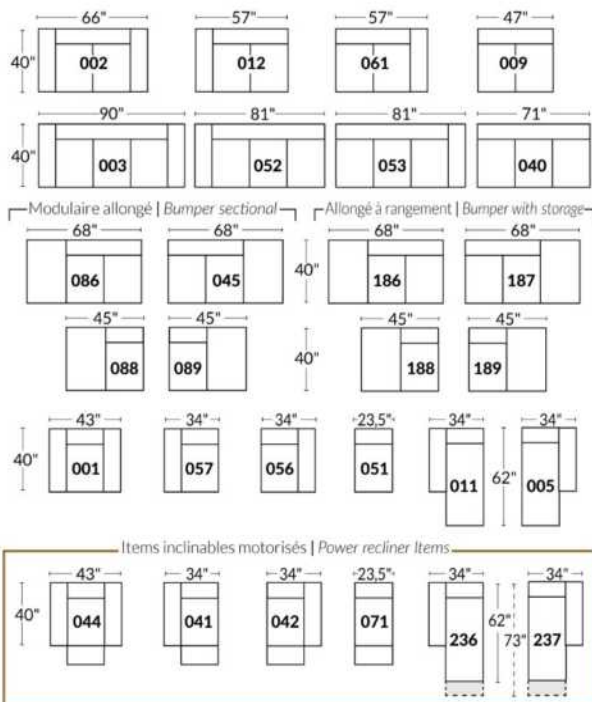

SIÈGE 23" DE LARGE | 23" SEAT WIDTH