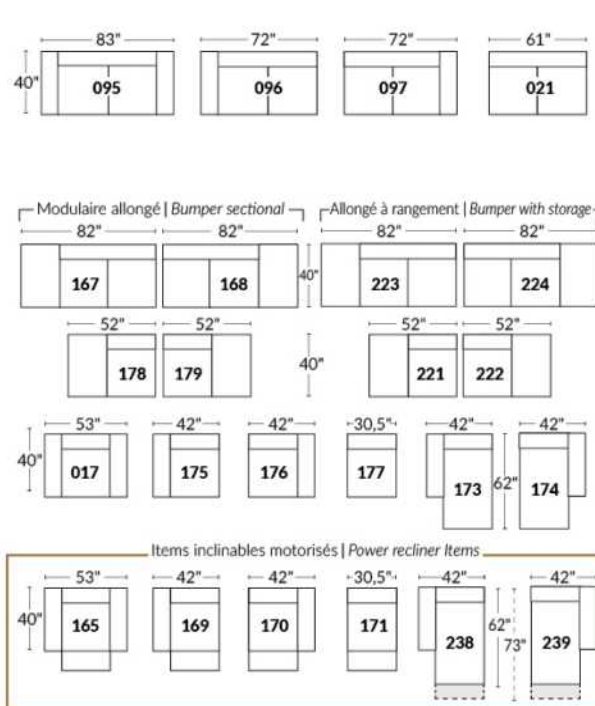

SIÈGE 30" DE LARGE | 30" SEAT WIDTH