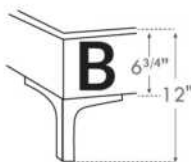

99905

BASE pour tête de lit AVEC oreilles Bed base for headboard WITH wings

4" Base contour LARGE | WIDE contour Base

DIMENSIONS

Base de lits seulement
Bed base only

L x P/D x H

K	87" x 79" x 12"
Q	69" x 79" x 12"
D	64" x 75" x 12"
S	49" x 75" x 12"

*Avec pattes | *With Legs
K 410 - Q 411 - D 412 - S 413

Anti-poussière | No Dust
K 420 - Q 421 - D 422 - S 423

Avec rangement | With Storage
K 430 - Q 431

Rangement à tiroir frontal
With Front Drawer
K 440 - Q 441 - D 442

Rangement à tiroir latéraux
With Side Drawers
K 450 - Q 451 (2 tiroirs | drawers)
D 452 - S 453 (1 tiroir | drawer)

2" Base contour MINCE | NARROW contour Base

DIMENSIONS

Base de lits seulement
Bed base only

L x P/D x H

K	82" x 77" x 12"
Q	64" x 77" x 12"
D	59" x 73" x 12"
S	44" x 73" x 12"

*Avec pattes | *With Legs
K 510 - Q 511 - D 512 - S 513

Anti-poussière | No Dust
K 520 - Q 521 - D 522 - S 523

Avec rangement | With Storage
**1" plus large | **1" wider
K 530 - Q 531

Lit réglable | Adjustable bed
Pattes de bois seulement | Wood leg only
K 560 - Q 561 - S 563

	King	Queen	Simple|Single
EXT:	87x89x56	69x89x56	49x89x56
INT:	78x82x12	61x82x12	40x82x12

Rangement à tiroir frontal
With Front Drawer
K 540 - Q 541 - D 542

Rangement à tiroir latéraux
With Side Drawers
K 550 - Q 551 (2 tiroirs | drawers)
D 552 - S 553 (1 tiroir | drawer)

Les illustrations sont génériques et n'indiquent pas tous les détails de coutures. | The sketches are generic and do not reflect all sewing details.

LG60 Metal

*Choix de pattes (Seulement pour base avec pattes)
*Leg choices (Only for Bed base with legs)

N.B.

La hauteur du pied et longeron varie selon la patte choisie.
Foot & siderail height varies according to leg choice.