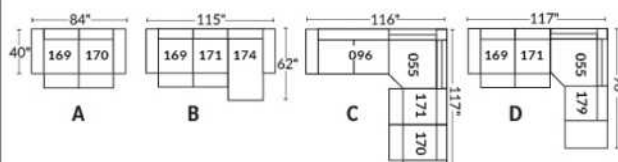

EXEMPLE 30" EXAMPLE