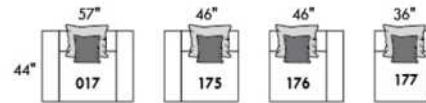

Mélanger & agencer!
 Mix & Match!

Populaires | Popular CONFIGURATIONS

LEONARDO

FEATURES:

Manual adjustable headrest on all items (2 on square corner & stationary on wedge).
 *Wall hugger power recliners with full footrest. *043 & 163 chairs: Wall clearance 16".
 Power recliner lounge chair: Wall clearance 8" & front 5".
 Seat cushions with shaped foam + 1" layer of memory foam; arm with memory foam.
 Stitching: Small thread in fabric & large flat thread in leather.
 Note: 2 recliner seats separated by a corner can not be opened at the same time. No recliner seats beside #155 Small Square Corner.