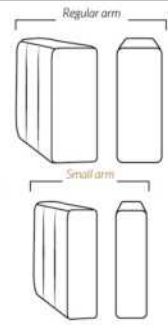

ARMS

Arm option
Regular arm Large or Small arm