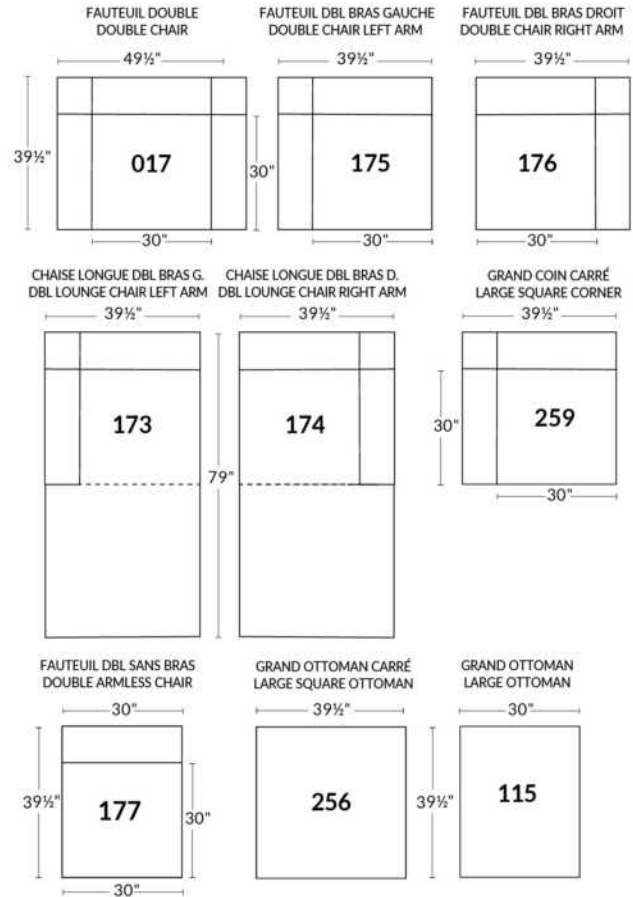

30" SIÈGES/SEAT

EXEMPLE CONFIGURATIONS EXAMPLE

ITEMS 27" & 30" NE SONT PAS COMPATIBLES - ARE NOT COMPATIBLE