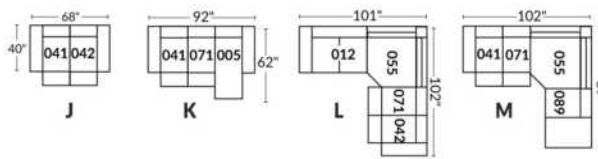

EXEMPLE 23" EXAMPLE