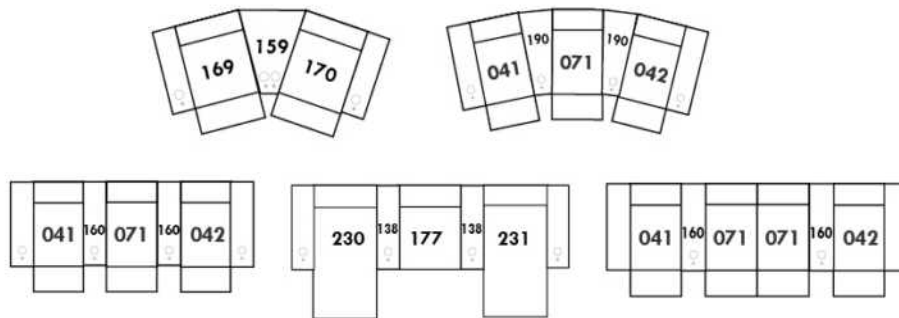

Each storage item has 2 USB ports and one electrical outlet inside the storage.

SUGGESTED CONFIGURATIONS

VANDA

Features: Manual adjustable headrest included with all items (2 with square corner). Headrest STATIONARY on Wedge (050). Stitching: Small "French Stitch" in fabric & in leather. Swivel Rocking Recliner Chairs (items 043 & 163 only): seat cushions with 1" memory foam.