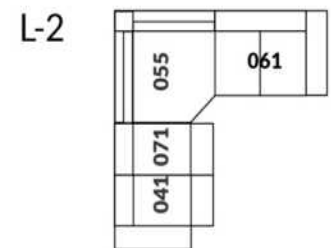

30" Seat Width | Siège 30" de large

Home Theatre CONFIGURATIONS Cinéma maison

23" Seat Width | Siège 23" de large

Home Theatre CONFIGURATIONS Cinéma maison

OPTIMA Collection

Jaymar 

Proudly designed and made in Canada