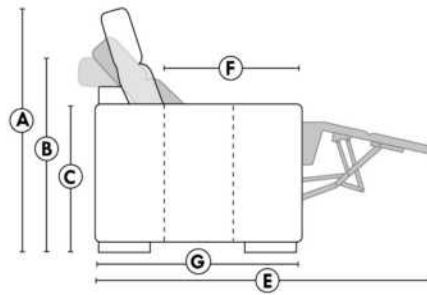

OPTIMA Collection

Jaymar

Proudly designed and made in Canada

Our product is hand-made and minor variations can occur.

SPECIFICATIONS