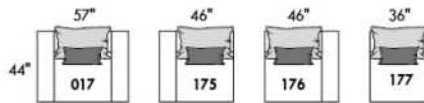

FASHION II

COUSSINS CARRÉS - DOS APPARENT
SQUARE CUSHIONS - VISIBLE BACK

833 26 x 7 x 19
834 16 x 6 x 16