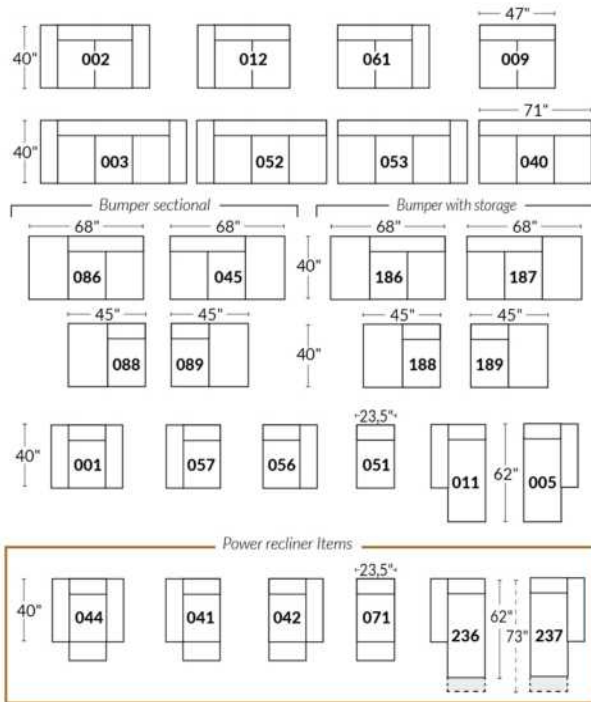

ARMS

Arm option
Regular arm Large or Small arm

Accessories option, available on certain Regular arms ONLY.

SWIVEL ROCKING MOTION CHAIR

16" Wall clearance
42" Height
6" Arms width
Wood base option

23" SEAT WIDTH