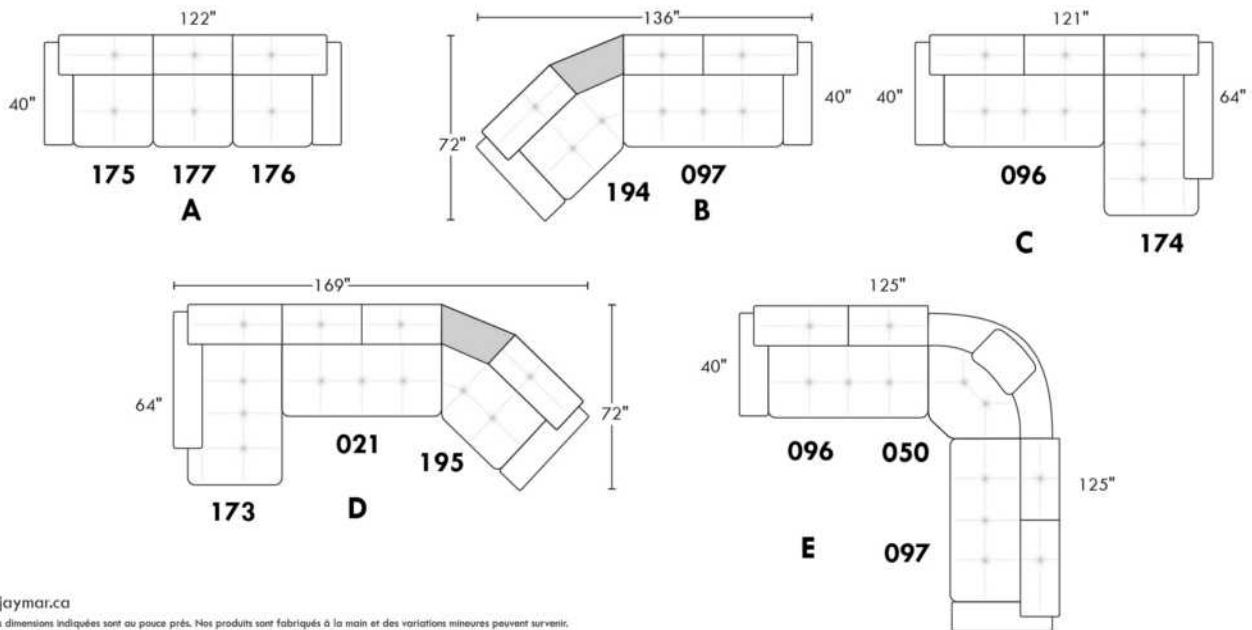

CONFIGURATIONS

www.jaymar.ca
Toutes les dimensions indiquées sont au pouce près. Nos produits sont fabriqués à la main et des variations mineures peuvent survenir.
All dimensions indicated are to the nearest inch. Our product is hand-made and minor variations can occur.