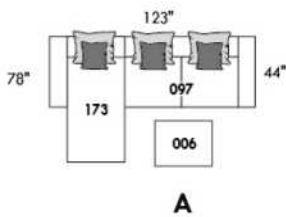

Mélanger & agencer!
 Mix & Match!

Populaires | Popular CONFIGURATIONS

LEONARDO

FEATURES:

Manual adjustable headrest on all items (2 on square corner & stationary on wedge).
 *Wall hugger power recliners with full footrest. *043 & 163 chairs: Wall clearance 16".
 Power recliner lounge chair: Wall clearance 8" & front 5".
 Seat cushions with shaped foam + 1" layer of memory foam; arm with memory foam.
 Stitching: Small thread in fabric & large flat thread in leather.
 Note: 2 recliner seats separated by a corner can not be opened at the same time. No recliner seats beside #155 Small Square Corner.