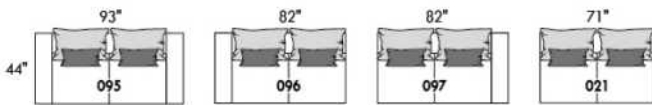

Mélanger & agencer!
 Mix & Match!

Populaires | Popular CONFIGURATIONS

LEONARDO

FEATURES:

Manual adjustable headrest on all items (2 on square corner & stationary on wedge).
 *Wall hugger power recliners with full footrest. *043 & 163 chairs: Wall clearance 16".
 Power recliner lounge chair: Wall clearance 8" & front 5".
 Seat cushions with shaped foam + 1" layer of memory foam; arm with memory foam.
 Stitching: Small thread in fabric & large flat thread in leather.
 Note: 2 recliner seats separated by a corner can not be opened at the same time. No recliner seats beside #155 Small Square Corner.