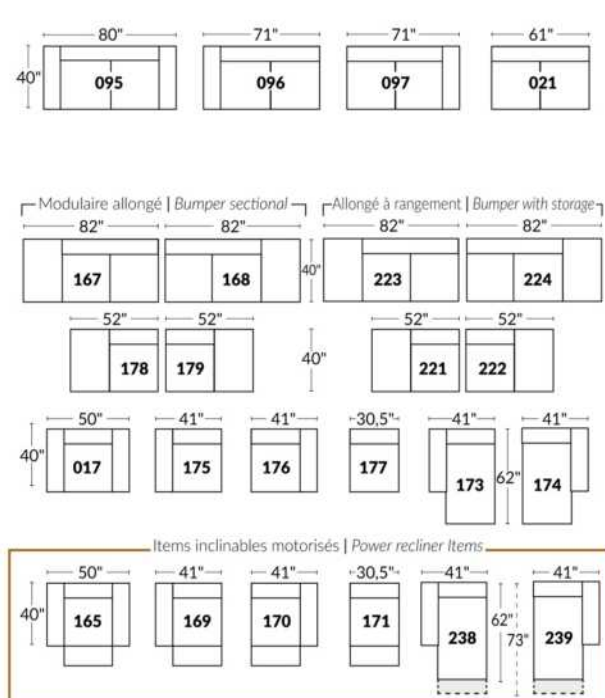

SIÈGE 30" DE LARGE | 30" SEAT WIDTH