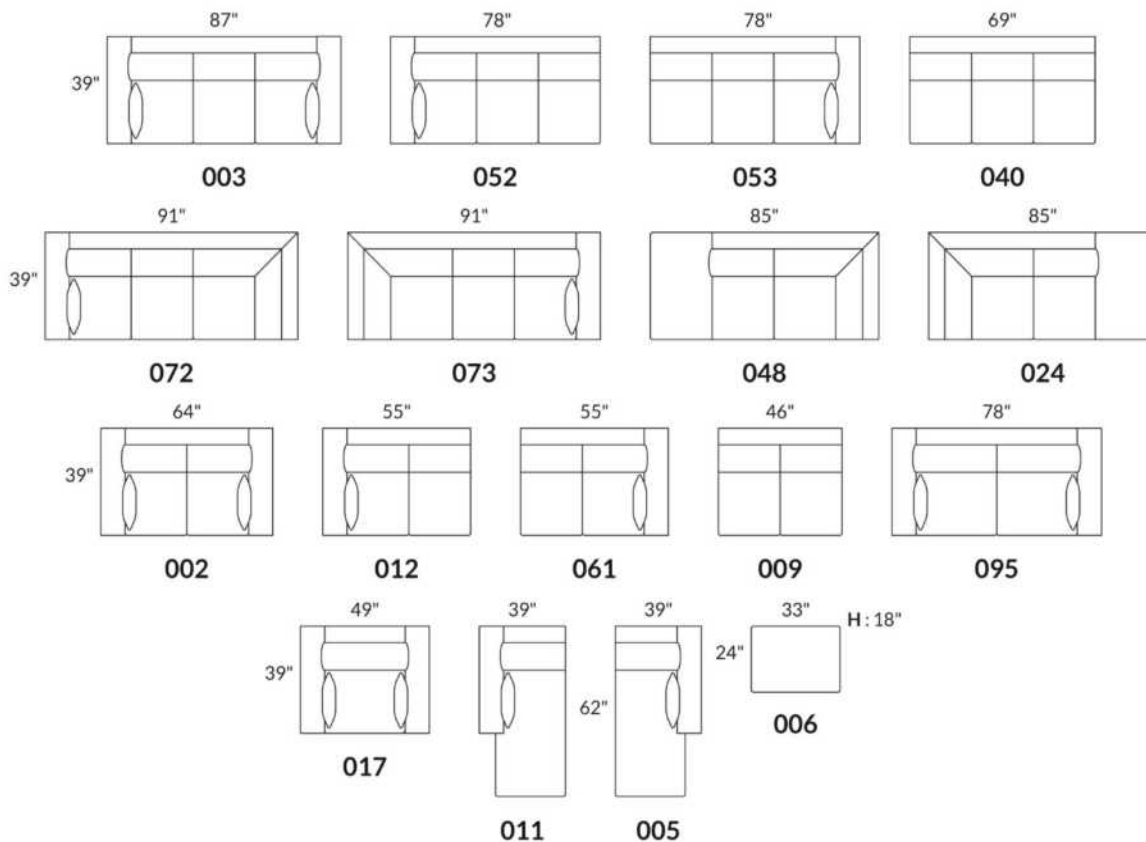

ANGELINA

Jaymar

Conçu et fabriqué fièrement au Canada
Proudly designed and made in Canada

Hauteur complète 33" | Hauteur de siège 19" | Hauteur devant bras 28" | Profondeur d'assise 23"
Total Height 33" | Seat Height 19" | Arm Height 28" | Seat Depth 23"