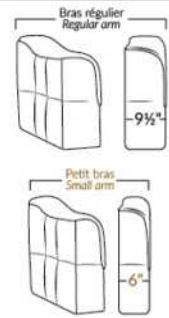

BRAS | ARMS

Option de bras:
Bras Régulier Large 9,5" ou Petit bras 6"

Arm option
Regular arm Large 9.5" or Small arm 6"

Contrôle de l'inclinaison situé à l'extérieur du bras
Recliner control located on the outside of the arm.