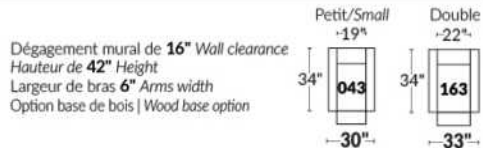

FAUTEUIL BERÇANT PIVOTANT INCLINABLE SWIVEL ROCKING MOTION CHAIR