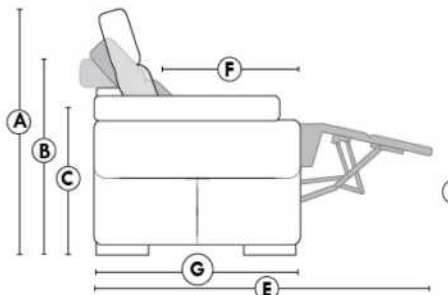

SPECIFICATIONS