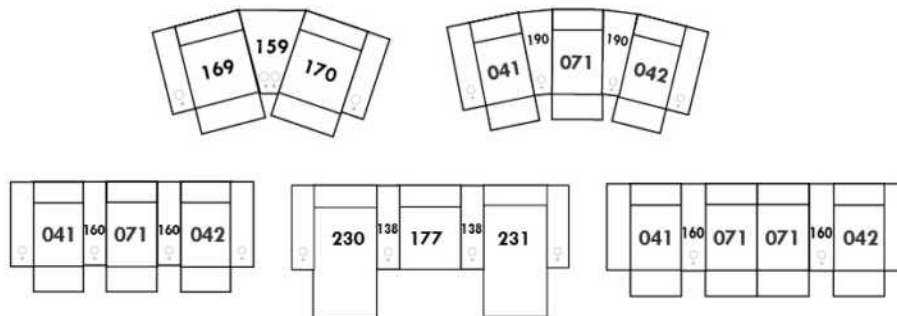

Each storage item has 2 USB ports and one electrical outlet inside the storage.

SUGGESTED CONFIGURATIONS

USA Price List

BRASILIA

LG52 available metal or wood. If wood specify color.

COMBO: Cover #2 on back only.