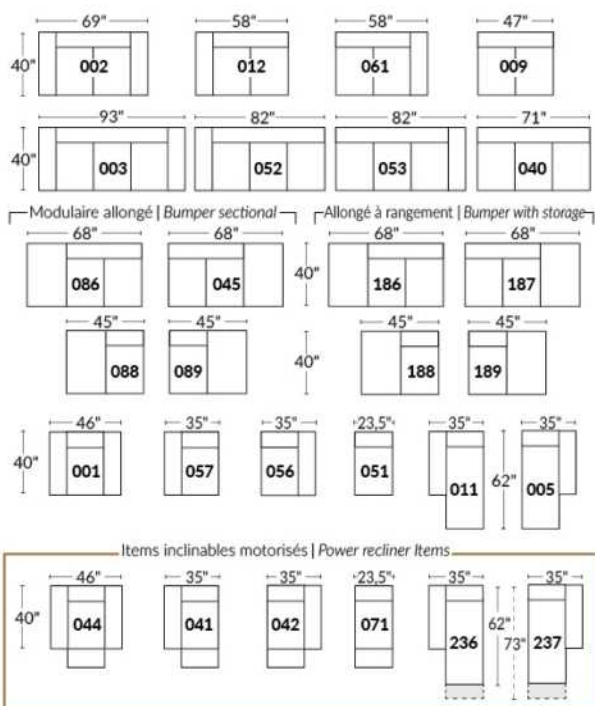

SIÈGE 23" DE LARGE | 23" SEAT WIDTH