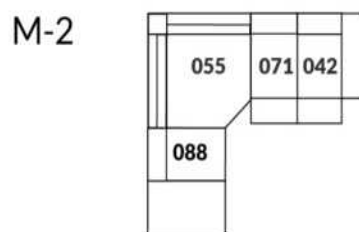

30" Seat Width | Siège 30" de large

Home Theatre CONFIGURATIONS Cinéma maison

23" Seat Width | Siège 23" de large

Home Theatre CONFIGURATIONS Cinéma maison

OPTIMA Collection

Jaymar 

Proudly designed and made in Canada