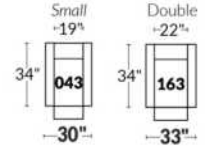

SWIVEL ROCKING MOTION CHAIR

16" Wall clearance
42" Height
6" Arms width
Wood base option