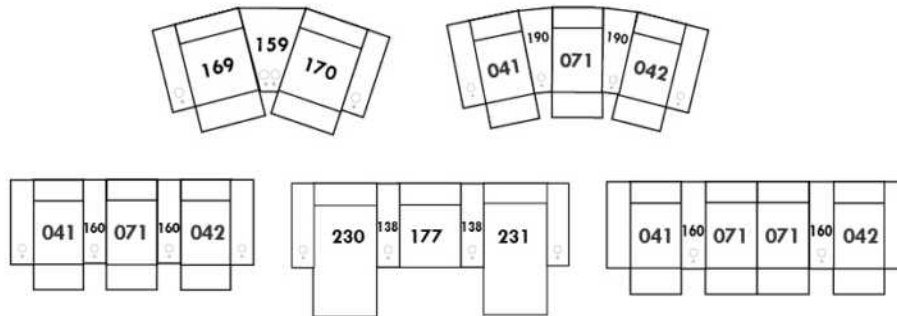

SUGGESTED CONFIGURATIONS