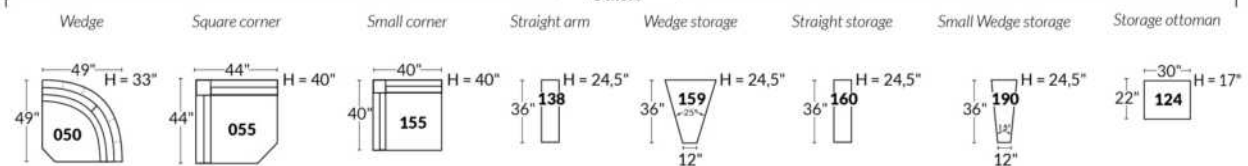

30" SEAT WIDTH

Others

USA Price List

PARIS

FEATURES: Modern style with tufted headrest & base. Decorative metal bar on outside arm. Manual headrest adjustable to 1 position.
SPECS: Seat Depth: 23". Arm Height: 21". Seat Height: 16,5".