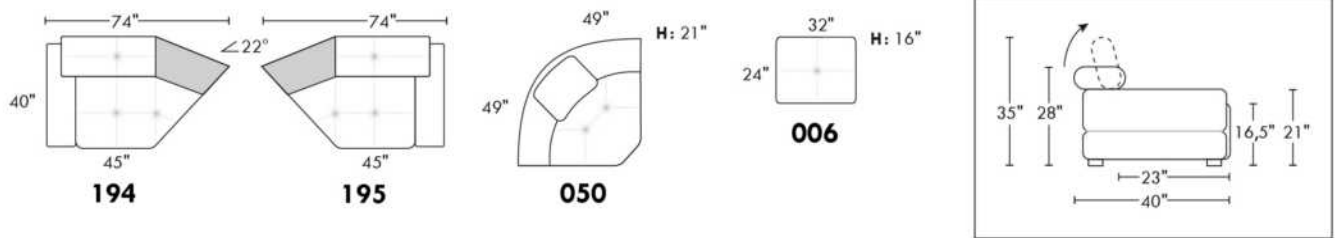

PARIS

Hauteur complète 28"/35" | Hauteur de siège 16½" | Hauteur devant bras 21" | Profondeur d'assise 23"
Total Height 28"/35" | Seat Height 16½" | Arm Height 21" | Seat Depth 23"