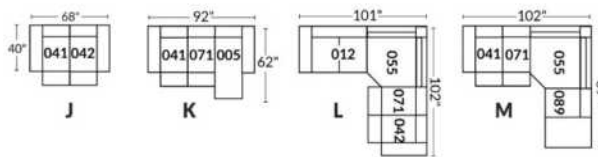

EXEMPLE 23" EXAMPLE