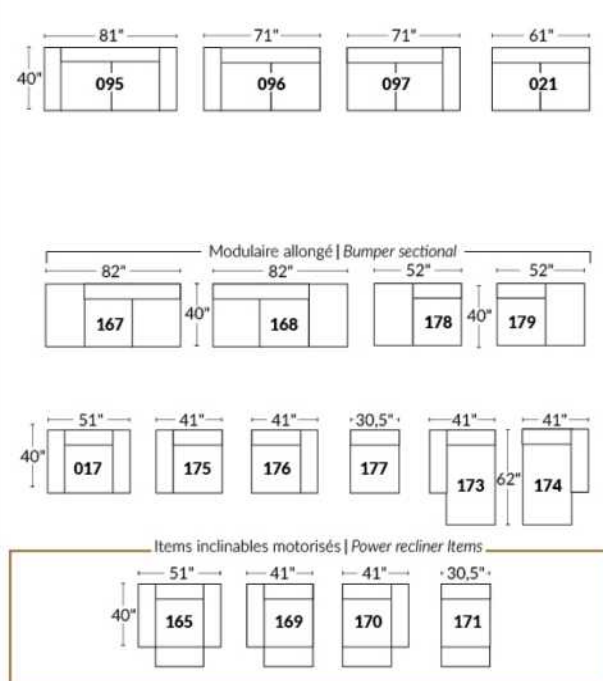

SIÈGE 30" DE LARGE | 30" SEAT WIDTH