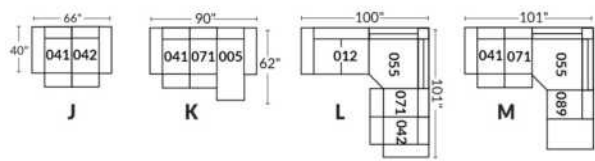

EXEMPLE 23" EXAMPLE