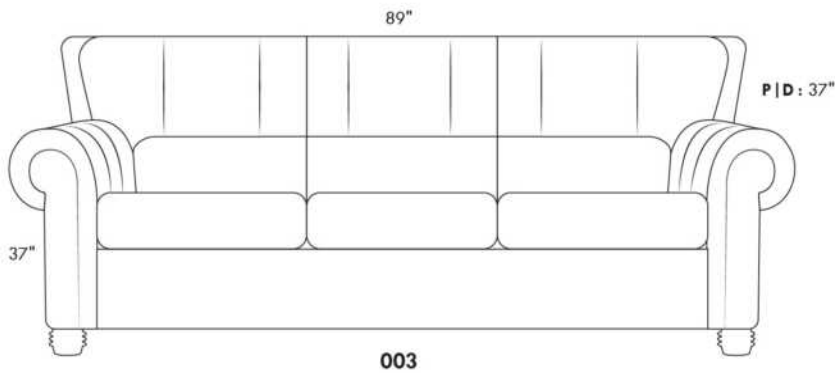

WINDSOR

Hauteur de siège 19" | Hauteur devant bras 26" | Profondeur d'assise 20"
Seat Height 19" | Arm Height 26" | Seat Depth 20"

www.jaymar.ca