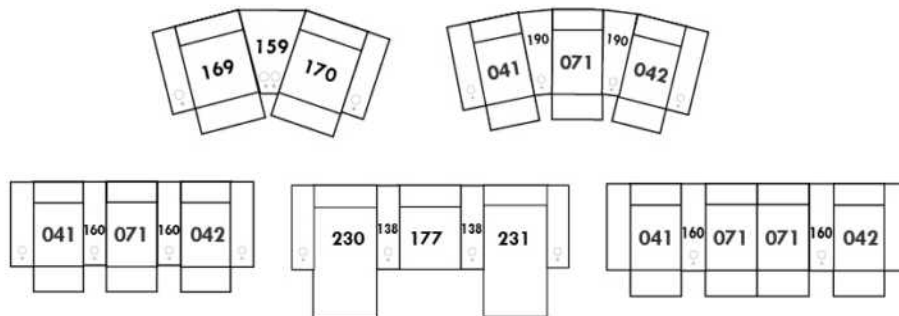

Each storage item has 2 USB ports and one electrical outlet inside the storage.

SUGGESTED CONFIGURATIONS

USA Price List

ANGELINA

Specify wood leg colour LG199.

Comes with one decorative rectangular pillow per arm.