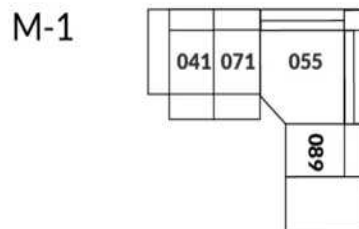

30" Seat Width | Siège 30" de large

Home Theatre CONFIGURATIONS Cinéma maison

23" Seat Width | Siège 23" de large

Home Theatre CONFIGURATIONS Cinéma maison

OPTIMA Collection

Jaymar 

Proudly designed and made in Canada