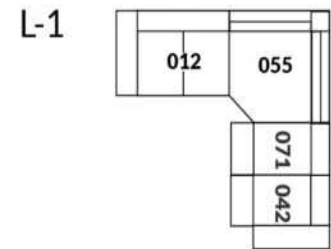

30" Seat Width | Siège 30" de large

Home Theatre CONFIGURATIONS Cinéma maison

23" Seat Width | Siège 23" de large

Home Theatre CONFIGURATIONS Cinéma maison

OPTIMA Collection

Jaymar 

Proudly designed and made in Canada