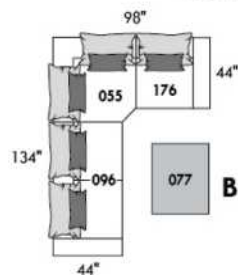

Mélanger & agencer!
 Mix & Match!

Populaires | Popular CONFIGURATIONS

LEONARDO

FEATURES:

Manual adjustable headrest on all items (2 on square corner & stationary on wedge).
 *Wall hugger power recliners with full footrest. *043 & 163 chairs: Wall clearance 16".
 Power recliner lounge chair: Wall clearance 8" & front 5".
 Seat cushions with shaped foam + 1" layer of memory foam; arm with memory foam.
 Stitching: Small thread in fabric & large flat thread in leather.
 Note: 2 recliner seats separated by a corner can not be opened at the same time. No recliner seats beside #155 Small Square Corner.