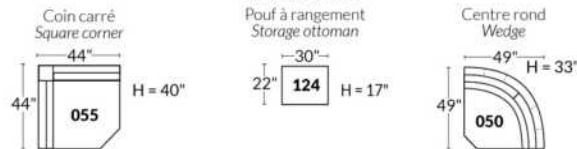

Autres | Others