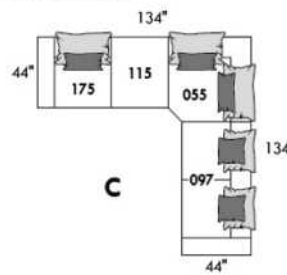

Mélanger & agencer!
 Mix & Match!

Populaires | Popular CONFIGURATIONS

LEONARDO

FEATURES:

Manual adjustable headrest on all items (2 on square corner & stationary on wedge).
 *Wall hugger power recliners with full footrest. *043 & 163 chairs: Wall clearance 16".
 Power recliner lounge chair: Wall clearance 8" & front 5".
 Seat cushions with shaped foam + 1" layer of memory foam; arm with memory foam.
 Stitching: Small thread in fabric & large flat thread in leather.
 Note: 2 recliner seats separated by a corner can not be opened at the same time. No recliner seats beside #155 Small Square Corner.