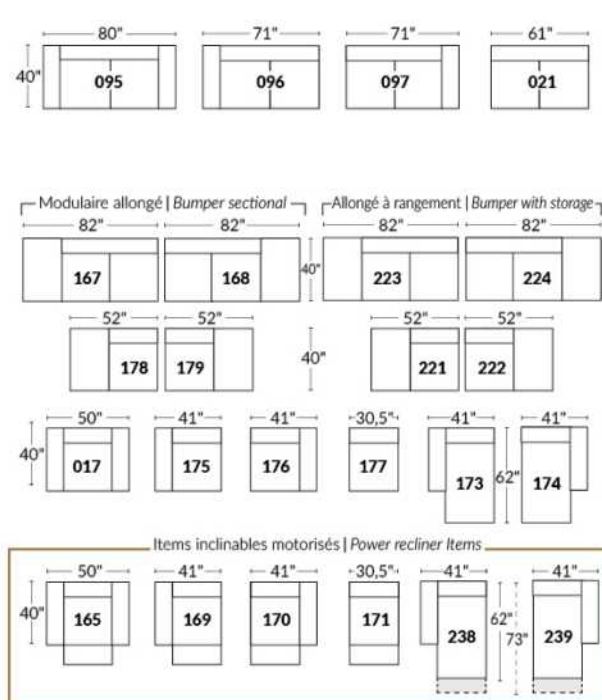

SIÈGE 30" DE LARGE | 30" SEAT WIDTH