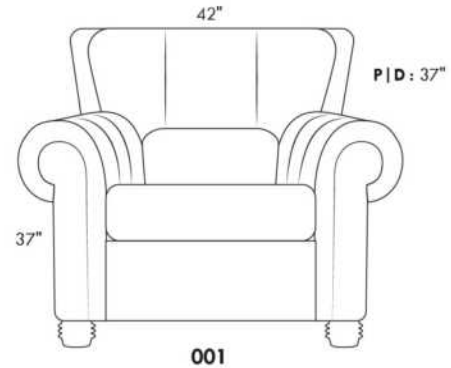

WINDSOR

Hauteur de siège 19" | Hauteur devant bras 26" | Profondeur d'assise 20"
Seat Height 19" | Arm Height 26" | Seat Depth 20"

www.jaymar.ca