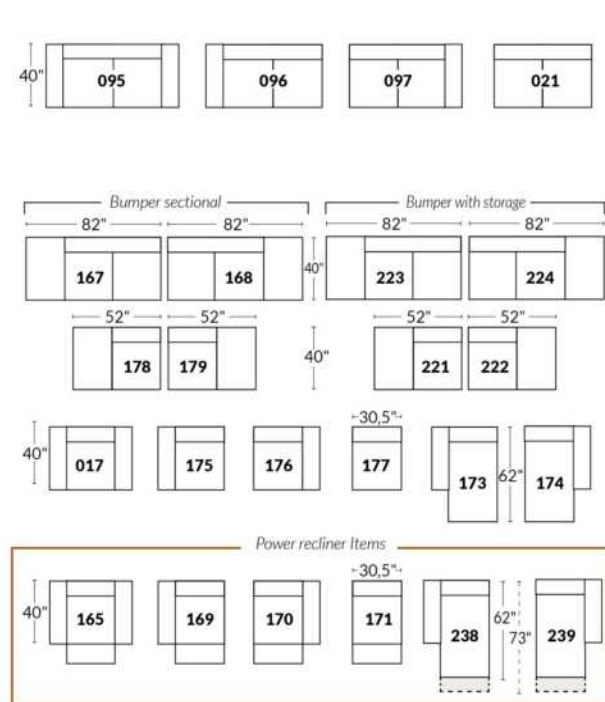

30" SEAT WIDTH