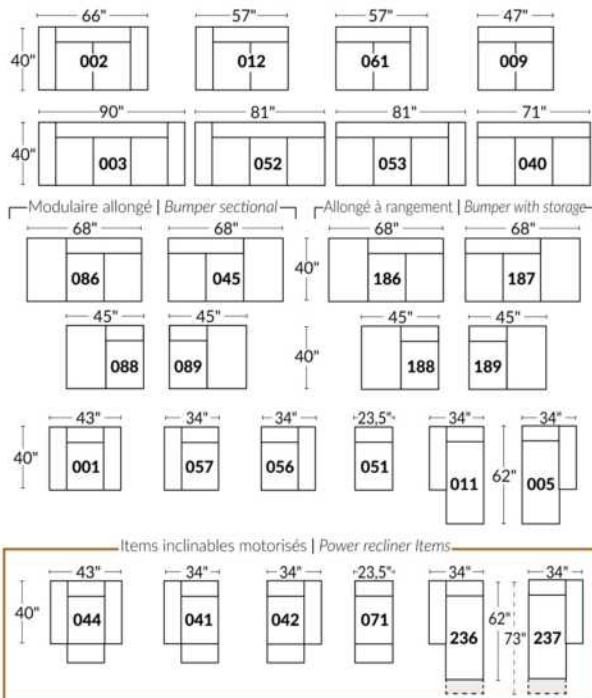

SIÈGE 23" DE LARGE | 23" SEAT WIDTH