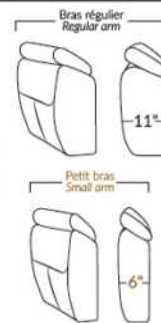

BRAS | ARMS

Option de bras:
Bras Régulier Large 11" ou Petit bras 6"

Arm option
Regular arm Large 11" or Small arm 6"

Contrôle de l'inclinaison situé à l'extérieur du bras
Recliner control located on the outside of the arm.