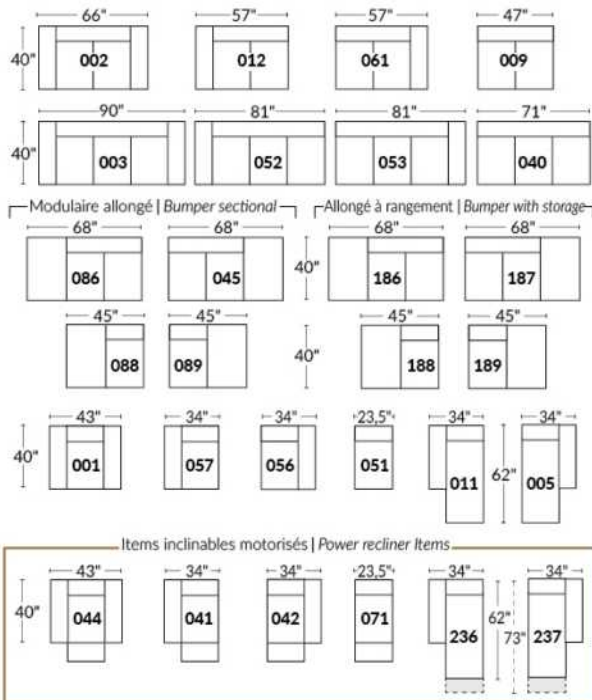

SIÈGE 23" DE LARGE | 23" SEAT WIDTH