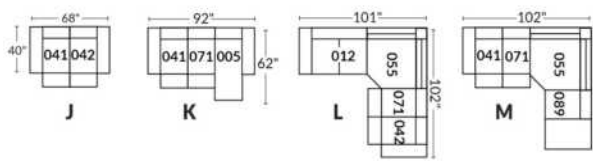

EXEMPLE 23" EXAMPLE