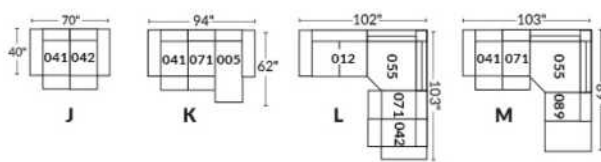

EXEMPLE 23" EXAMPLE