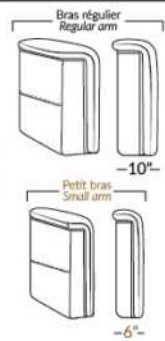

BRAS | ARMS

Option de bras:
Bras Régulier Large 10" ou Petit bras 6"

Arm option
Regular arm Large 10" or Small arm 6"

Contrôle de l'inclinaison situé à l'extérieur du bras
Recliner control located on the outside of the arm.