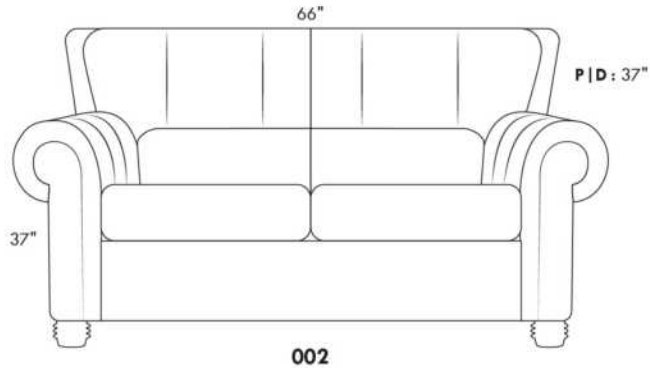

WINDSOR

Hauteur de siège 19" | Hauteur devant bras 26" | Profondeur d'assise 20"
Seat Height 19" | Arm Height 26" | Seat Depth 20"

www.jaymar.ca