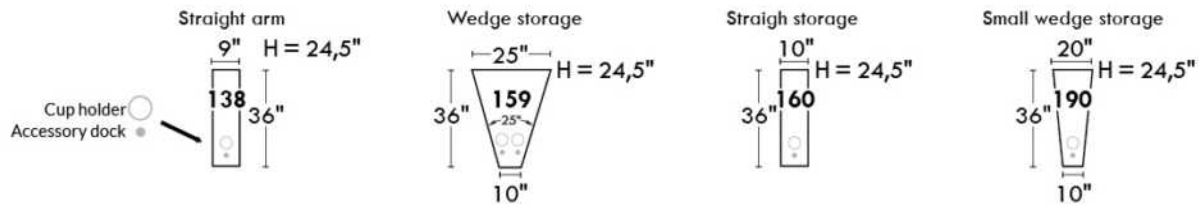

Each storage item has 2 USB ports and one electrical outlet inside the storage.

SUGGESTED CONFIGURATIONS

MELBOURNE

Manual adjustable headrest on all items (2 on square corner & stationary on wedge).
 *Wall hugger power recliners with full footrest. *043 & 163 chairs: Wall clearance 16".
 Power recliner lounge chair with power headrest in option. Wall clearance 8" & front 5".
 Seat cushions with shaped foam + 1" layer of memory foam; arm with memory foam.
 Stitching: Small thread in fabric & large flat thread in leather.
 Note: 2 recliner seats separated by a corner can not be opened at the same time. No recliner seats beside #155 Small Square Corner.