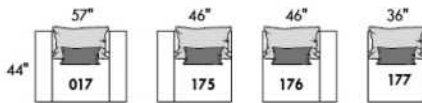

Mélanger & agencer!
 Mix & Match!

Populaires | Popular CONFIGURATIONS

LEONARDO

FEATURES:

Manual adjustable headrest on all items (2 on square corner & stationary on wedge).
 *Wall hugger power recliners with full footrest. *043 & 163 chairs: Wall clearance 16".
 Power recliner lounge chair: Wall clearance 8" & front 5".
 Seat cushions with shaped foam + 1" layer of memory foam; arm with memory foam.
 Stitching: Small thread in fabric & large flat thread in leather.
 Note: 2 recliner seats separated by a corner can not be opened at the same time. No recliner seats beside #155 Small Square Corner.