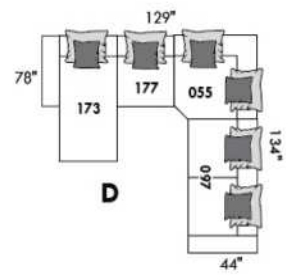

Mélanger & agencer!
 Mix & Match!

Populaires | Popular CONFIGURATIONS

LEONARDO

FEATURES:

Manual adjustable headrest on all items (2 on square corner & stationary on wedge).
 *Wall hugger power recliners with full footrest. *043 & 163 chairs: Wall clearance 16".
 Power recliner lounge chair: Wall clearance 8" & front 5".
 Seat cushions with shaped foam + 1" layer of memory foam; arm with memory foam.
 Stitching: Small thread in fabric & large flat thread in leather.
 Note: 2 recliner seats separated by a corner can not be opened at the same time. No recliner seats beside #155 Small Square Corner.