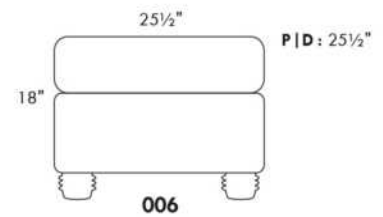

WINDSOR

Hauteur de siège 19" | Hauteur devant bras 26" | Profondeur d'assise 20"
Seat Height 19" | Arm Height 26" | Seat Depth 20"

www.jaymar.ca