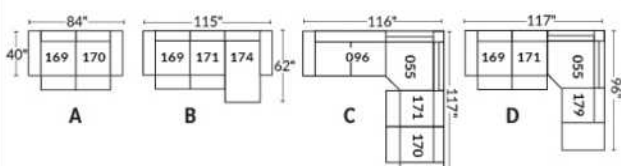

EXEMPLE 30" EXAMPLE