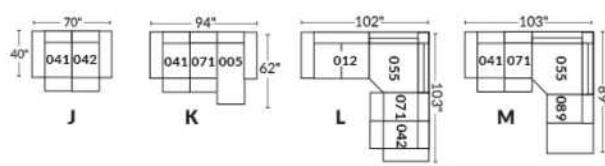

EXEMPLE 23" EXAMPLE