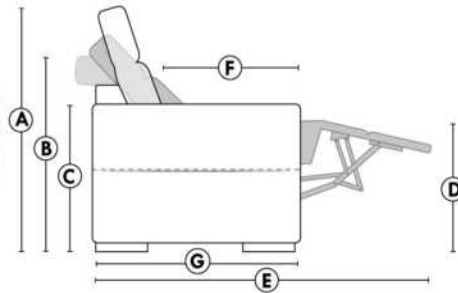

SPECIFICATIONS