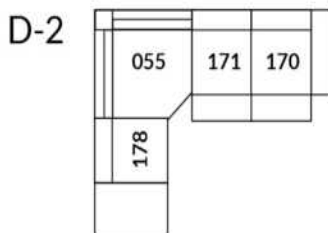

30" Seat Width | Siège 30" de large

Home Theatre CONFIGURATIONS Cinéma maison

23" Seat Width | Siège 23" de large

Home Theatre CONFIGURATIONS Cinéma maison

OPTIMA Collection

Jaymar 

Proudly designed and made in Canada