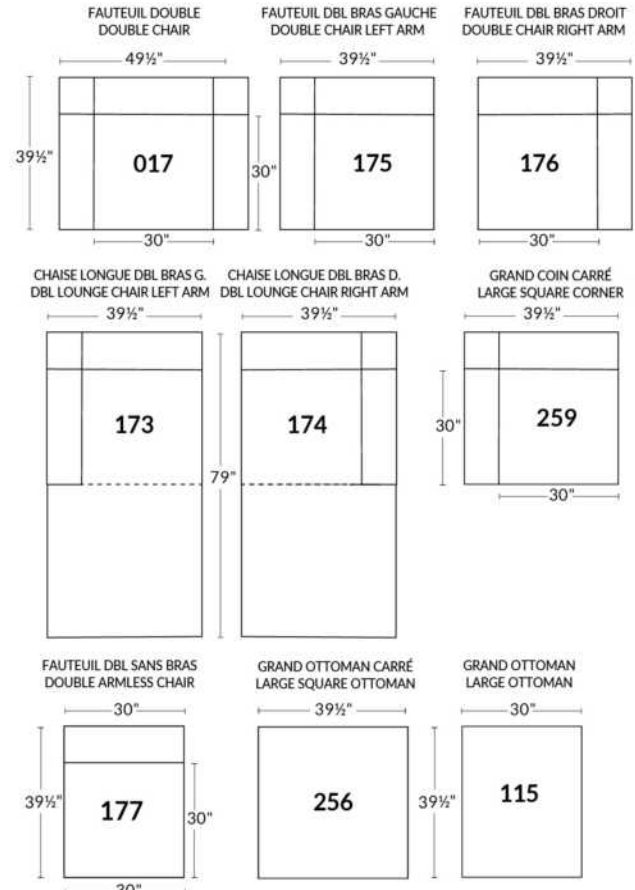

30" SIÈGES/SEAT

EXEMPLE CONFIGURATIONS EXAMPLE

ITEMS 27" & 30" NE SONT PAS COMPATIBLES - ARE NOT COMPATIBLE