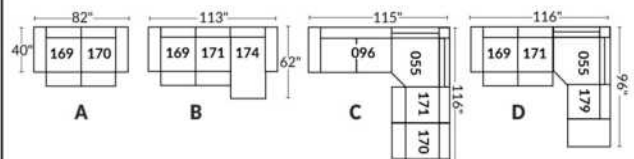

EXEMPLE 30" EXAMPLE