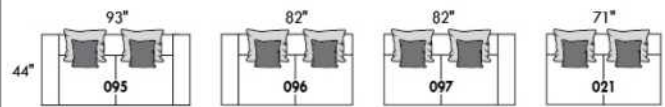

FASHION COLLECTION

FASHION I

COUSSINS PLEINE LARGEUR
FULL BACK CUSHIONS

831 34 x 7 x 19
832 24 x 6 x 10

FASHION II

COUSSINS CARRÉS - DOS APPARENT
SQUARE CUSHIONS - VISIBLE BACK

833 26 x 7 x 19
834 16 x 6 x 16