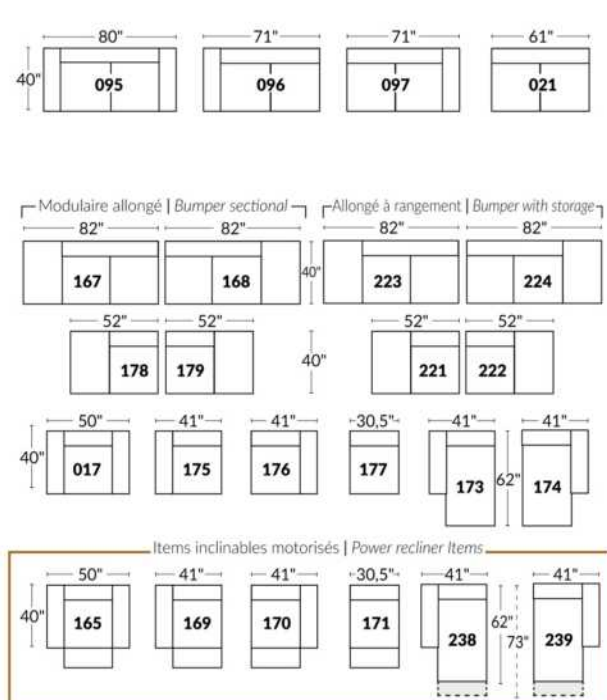

SIÈGE 30" DE LARGE | 30" SEAT WIDTH