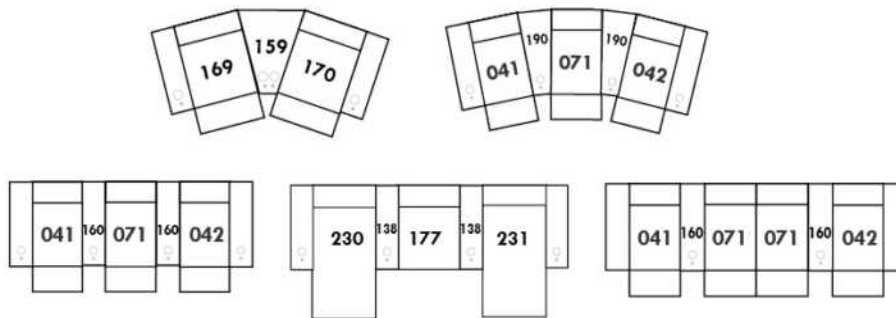

Each storage item has 2 USB ports and one electrical outlet inside the storage.

SUGGESTED CONFIGURATIONS

VANDA

Features: Manual adjustable headrest included with all items (2 with square corner). Headrest STATIONARY on Wedge (050). Stitching: Small "French Stitch" in fabric & in leather. Swivel Rocking Recliner Chairs (items 043 & 163 only): seat cushions with 1" memory foam.