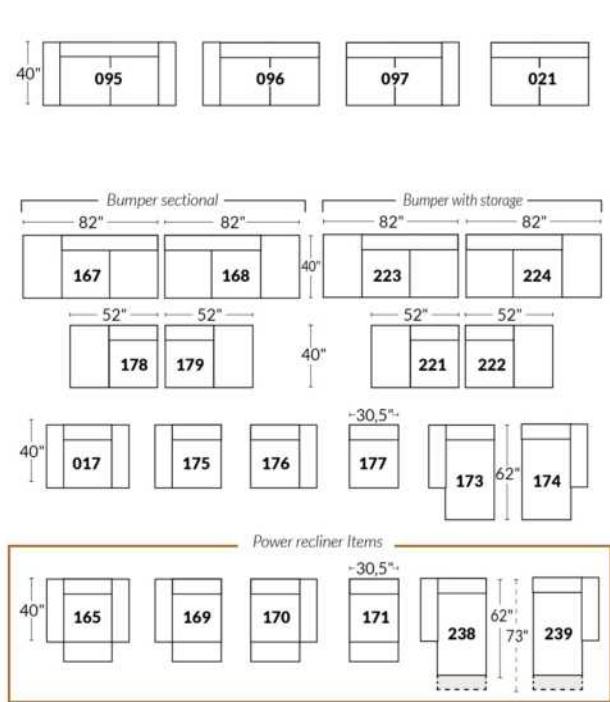

30" SEAT WIDTH