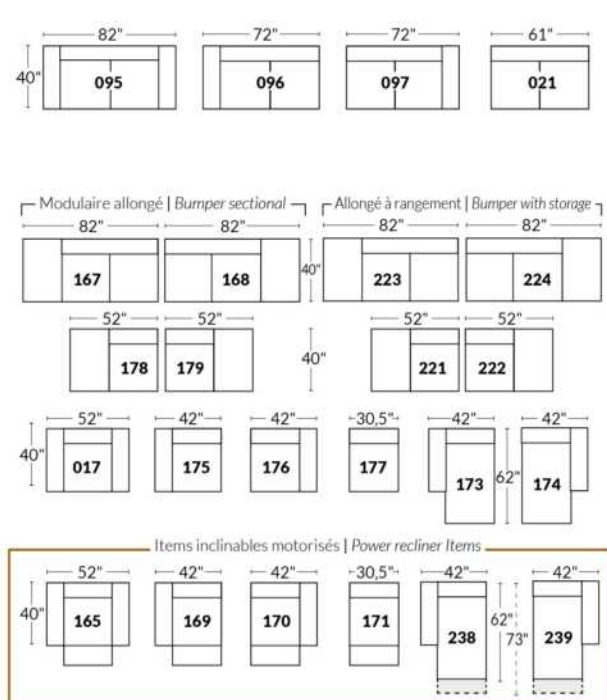

SIÈGE 30" DE LARGE | 30" SEAT WIDTH