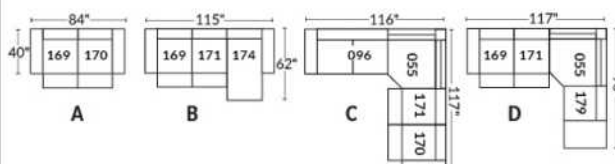

EXEMPLE 30" EXAMPLE