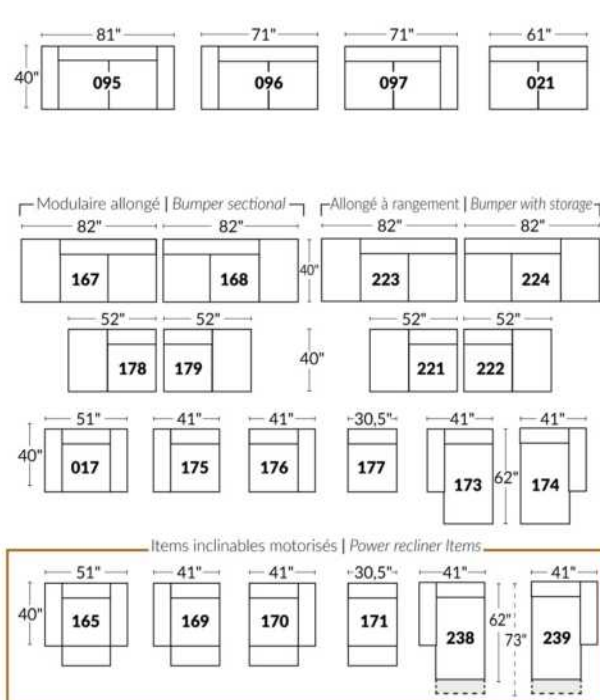

SIÈGE 30" DE LARGE | 30" SEAT WIDTH