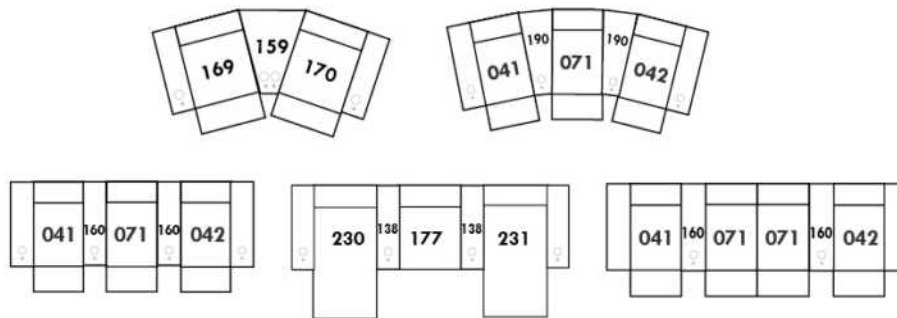

Each storage item has 2 USB ports and one electrical outlet inside the storage.

SUGGESTED CONFIGURATIONS

MONACO

Features: Manual adjustable headrest with all items (2 on square corner). Stitching: Small thread in fabric & large flat thread in leather. Memory foam in arms & seat cushions.