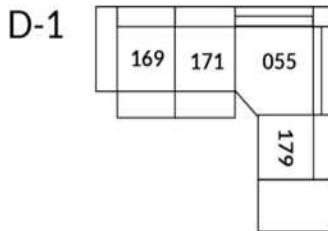

30" Seat Width | Siège 30" de large

Home Theatre CONFIGURATIONS Cinéma maison

23" Seat Width | Siège 23" de large

Home Theatre CONFIGURATIONS Cinéma maison

OPTIMA Collection

Jaymar 

Proudly designed and made in Canada