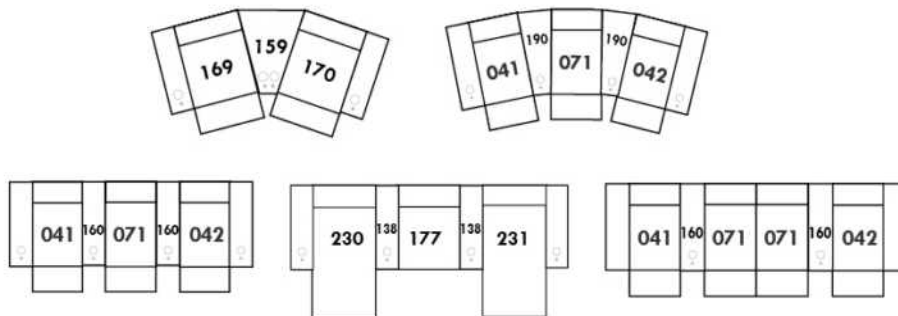

Each storage item has 2 USB ports and one electrical outlet inside the storage.

SUGGESTED CONFIGURATIONS

USA Price List

ANGELINA

Specify wood leg colour LG199.

Comes with one decorative rectangular pillow per arm.