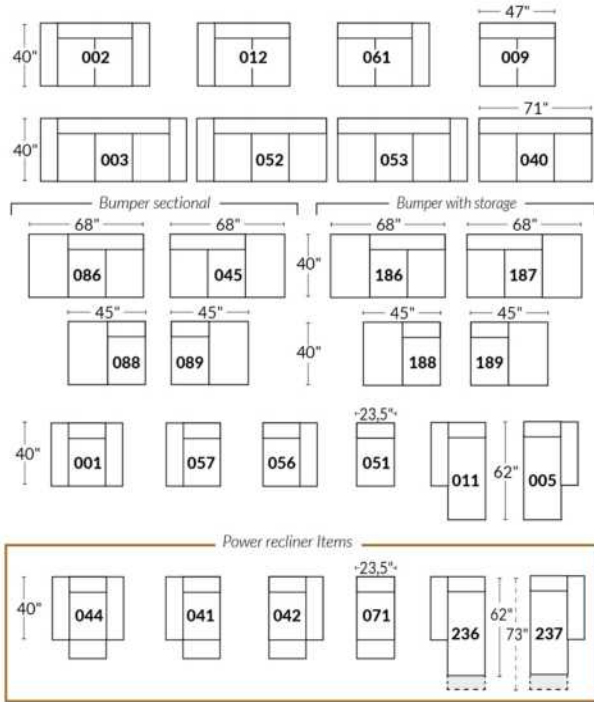

ARMS

Arm option
Regular arm Large or Small arm

Accessories option, available on certain Regular arms ONLY.

SWIVEL ROCKING MOTION CHAIR

16" Wall clearance
42" Height
6" Arms width
Wood base option

23" SEAT WIDTH