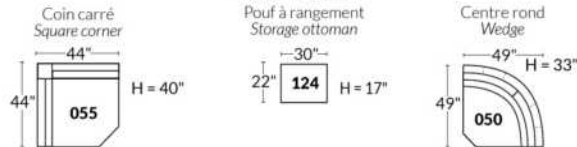

Autres | Others