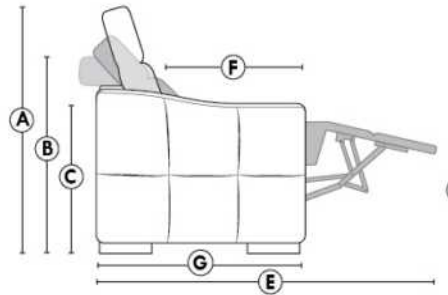

SPECIFICATIONS