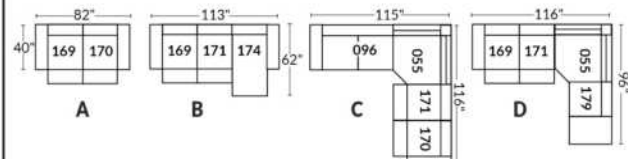

EXEMPLE 30" EXAMPLE