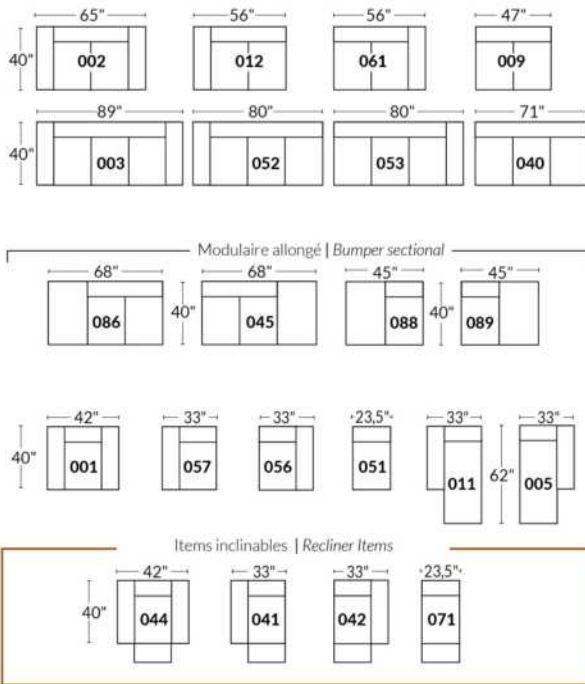

SIÈGE 23" DE LARGE | 23" SEAT WIDTH