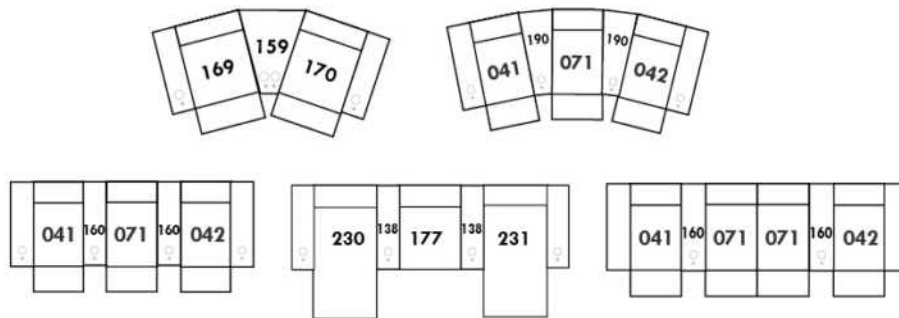

Each storage item has 2 USB ports and one electrical outlet inside the storage.

SUGGESTED CONFIGURATIONS

USA Price List

BRASILIA

LG52 available metal or wood. If wood specify color.

COMBO: Cover #2 on back only.