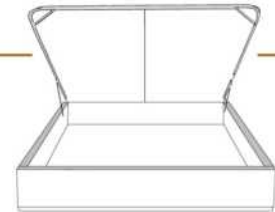

Avec rangement | With Storage
K 430 - Q 431