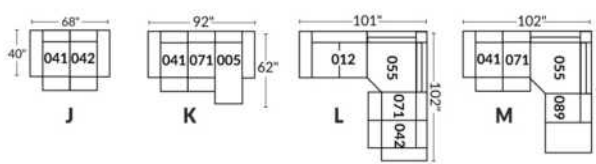

EXEMPLE 23" EXAMPLE