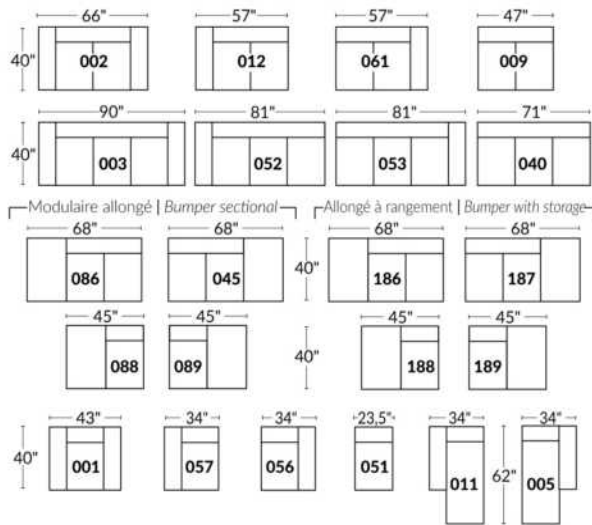

SIÈGE 23" DE LARGE | 23" SEAT WIDTH