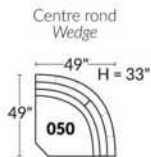

COLORADO

OPTIMA
Collection

Jaymar

Conçu et fabriqué fièrement au Canada
Proudly designed and made in Canada

SPECIFICATIONS

- ☐ Appui-tête levé Headrest up
- ☐ Appui-tête baissé Headrest down
- ☐ Complètement incliné Fully reclined

- **A** Hauteur complète 40" Total Height
- **B** Hauteur appui-tête baissé 33" Height headrest down
- **C** Hauteur du bras 24" Arm Height
- **D** Hauteur du siège 19,5" Seat height
- **E** Profondeur incliné 65" Depth fully reclined
- **F** Profondeur d'assise 20" ou/ou 22" Seat depth
- **G** Profondeur appui-tête monté 37,5" Depth with headrest up

BRAS | ARMS

Option de bras:
Bras Régulier Large 9,5" ou Petit bras 6"

Arm option
Regular arm Large 9,5" or Small arm 6"

Contrôle de l'inclinaison situé à l'intérieur du bras
Recliner control located on the inside of the arm.

Option d'accessoires disponible sur le bras régulier seulement
Accessories option, available on Regular arms ONLY.

FAUTEUIL BERÇANT PIVOTANT INCLINABLE SWIVEL ROCKING MOTION CHAIR

SIÈGE 23" DE LARGE | 23" SEAT WIDTH

Items inclinables motorisés | Power recliner Items

SIÈGE 30" DE LARGE | 30" SEAT WIDTH

Items inclinables motorisés | Power recliner Items

Autres | Others

EXEMPLE 23" EXAMPLE

EXEMPLE 30" EXAMPLE