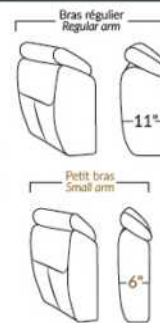

BRAS | ARMS

Option de bras:
Bras Régulier Large 11" ou Petit bras 6"

Arm option
Regular arm Large 11" or Small arm 6"

Contrôle de l'inclinaison situé à l'extérieur du bras
Recliner control located on the outside of the arm.