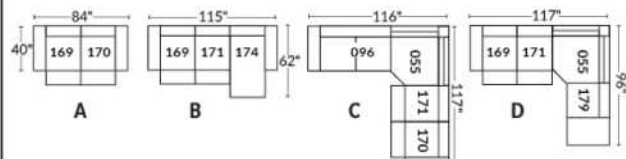

EXEMPLE 30" EXAMPLE