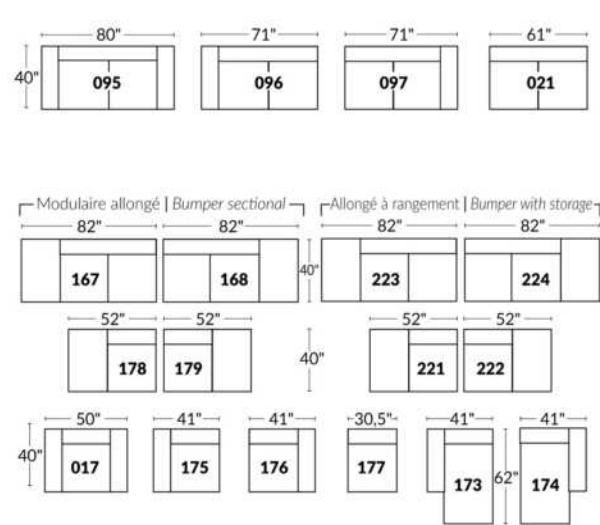

SIÈGE 30" DE LARGE | 30" SEAT WIDTH