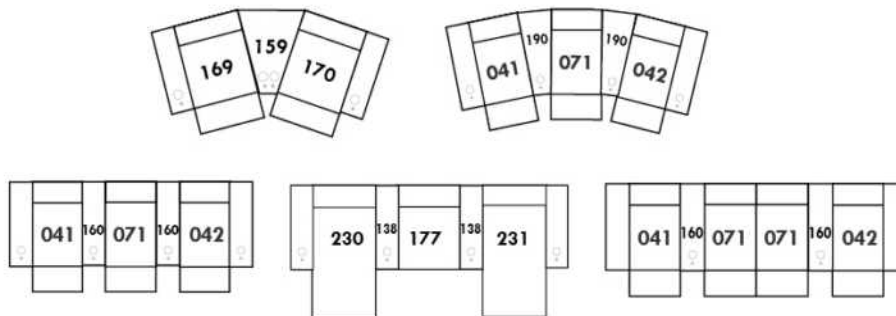

Each storage item has 2 USB ports and one electrical outlet inside the storage.

SUGGESTED CONFIGURATIONS

USA Price List

ANGELINA

Specify wood leg colour LG199.

Comes with one decorative rectangular pillow per arm.