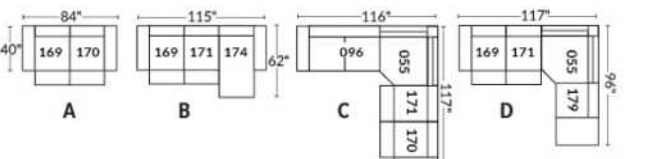

EXEMPLE 30" EXAMPLE