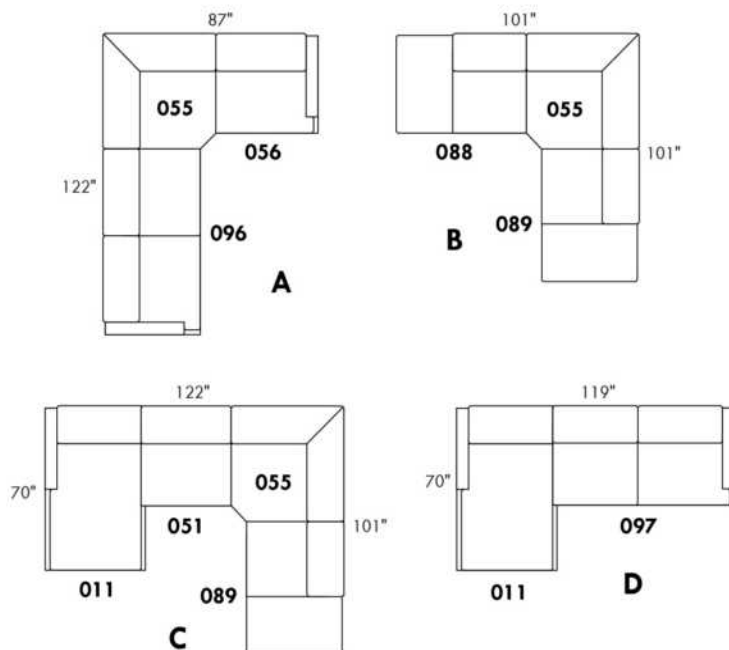

CONFIGURATIONS