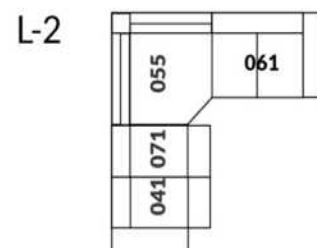

30" Seat Width | Siège 30" de large

Home Theatre CONFIGURATIONS Cinéma maison

23" Seat Width | Siège 23" de large

Home Theatre CONFIGURATIONS Cinéma maison

OPTIMA Collection

Jaymar 

Proudly designed and made in Canada