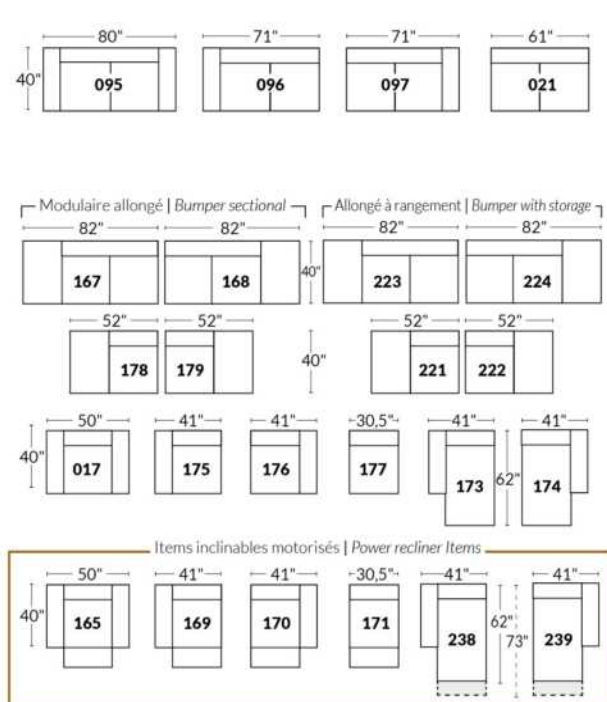

SIÈGE 30" DE LARGE | 30" SEAT WIDTH