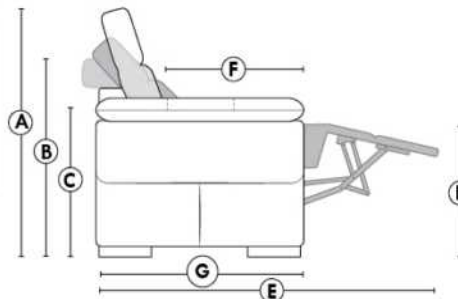

SPECIFICATIONS