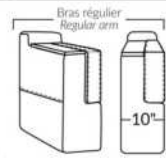

TREMBLANT

OPTIMA
Collection

Jaymar

Conçu et fabriqué fièrement au Canada
Proudly designed and made in Canada

Our product is hand-made and minor variations can occur.

SPECIFICATIONS

- ☐ Appui-tête levé Headrest up
- ☐ Appui-tête baissé Headrest down
- ☐ Complètement incliné Fully reclined

- **A** Hauteur complète 40" Total Height
- **B** Hauteur appui-tête baissé 33" Height headrest down
- **C** Hauteur du bras 24,5" Arm Height
- **D** Hauteur du siège 19,5" Seat height
- **E** Profondeur inclinée 65" Depth fully reclined
- **F** Profondeur d'assise 20" ou/ou 22" Seat depth
- **G** Profondeur appui-tête monté 37,5" Depth with headrest up

BRAS | ARMS

Option de bras:
Bras Régulier Large 10" ou Petit bras 6"

Arm option
Regular arm Large 10" or Small arm 6"

Contrôle de l'inclinaison situé à l'extérieur du bras
Recliner control located on the outside of the arm.

FAUTEUIL BERÇANT PIVOTANT INCLINABLE SWIVEL ROCKING MOTION CHAIR

SIÈGE 23" DE LARGE | 23" SEAT WIDTH

SIÈGE 30" DE LARGE | 30" SEAT WIDTH

Autres | Others

EXEMPLE 23" EXAMPLE

EXEMPLE 30" EXAMPLE