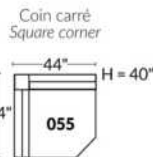

COLORADO

OPTIMA
Collection

Jaymar

Conçu et fabriqué fièrement au Canada
Proudly designed and made in Canada

SPECIFICATIONS

- ☐ Appui-tête levé Headrest up
- ☐ Appui-tête baissé Headrest down
- ☐ Complètement incliné Fully reclined

- **A** Hauteur complète 40" Total Height
- **B** Hauteur appui-tête baissé 33" Height headrest down
- **C** Hauteur du bras 24" Arm Height
- **D** Hauteur du siège 19,5" Seat height
- **E** Profondeur incliné 65" Depth fully reclined
- **F** Profondeur d'assise 20" ou/ou 22" Seat depth
- **G** Profondeur appui-tête monté 37,5" Depth with headrest up

BRAS | ARMS

Option de bras:
Bras Régulier Large 9,5" ou Petit bras 6"

Arm option
Regular arm Large 9,5" or Small arm 6"

Contrôle de l'inclinaison situé à l'intérieur du bras
Recliner control located on the inside of the arm.

Option d'accessoires disponible sur le bras régulier seulement
Accessories option, available on Regular arms ONLY.

FAUTEUIL BERÇANT PIVOTANT INCLINABLE SWIVEL ROCKING MOTION CHAIR

SIÈGE 23" DE LARGE | 23" SEAT WIDTH

Items inclinables motorisés | Power recliner Items

SIÈGE 30" DE LARGE | 30" SEAT WIDTH

Items inclinables motorisés | Power recliner Items

Autres | Others

EXEMPLE 23" EXAMPLE

EXEMPLE 30" EXAMPLE