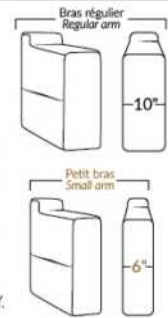

BRAS | ARMS

Option de bras:
Bras Régulier Large 10" ou Petit bras 6"

Arm option
Regular arm Large 10" or Small arm 6"

Contrôle de l'inclinaison situé à l'intérieur du bras
Recliner control located on the inside of the arm.

Option d'accessoires disponible sur
le bras régulier seulement
Accessories option, available on Regular arms ONLY.