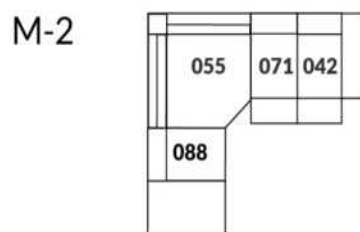

30" Seat Width | Siège 30" de large

Home Theatre CONFIGURATIONS Cinéma maison

23" Seat Width | Siège 23" de large

Home Theatre CONFIGURATIONS Cinéma maison

OPTIMA Collection

Jaymar 

Proudly designed and made in Canada