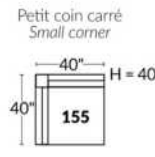

COLORADO

OPTIMA
Collection

Jaymar

Conçu et fabriqué fièrement au Canada
Proudly designed and made in Canada

SPECIFICATIONS

- ☐ Appui-tête levé Headrest up
- ☐ Appui-tête baissé Headrest down
- ☐ Complètement incliné Fully reclined

- **A** Hauteur complète 40" Total Height
- **B** Hauteur appui-tête baissé 33" Height headrest down
- **C** Hauteur du bras 24" Arm Height
- **D** Hauteur du siège 19,5" Seat height
- **E** Profondeur incliné 65" Depth fully reclined
- **F** Profondeur d'assise 20" ou/ou 22" Seat depth
- **G** Profondeur appui-tête monté 37,5" Depth with headrest up

BRAS | ARMS

Option de bras:
Bras Régulier Large 9,5" ou Petit bras 6"

Arm option
Regular arm Large 9,5" or Small arm 6"

Contrôle de l'inclinaison situé à l'intérieur du bras
Recliner control located on the inside of the arm.

Option d'accessoires disponible sur le bras régulier seulement
Accessories option, available on Regular arms ONLY.

FAUTEUIL BERÇANT PIVOTANT INCLINABLE SWIVEL ROCKING MOTION CHAIR

SIÈGE 23" DE LARGE | 23" SEAT WIDTH

Items inclinables motorisés | Power recliner Items

SIÈGE 30" DE LARGE | 30" SEAT WIDTH

Items inclinables motorisés | Power recliner Items

Autres | Others

EXEMPLE 23" EXAMPLE

EXEMPLE 30" EXAMPLE