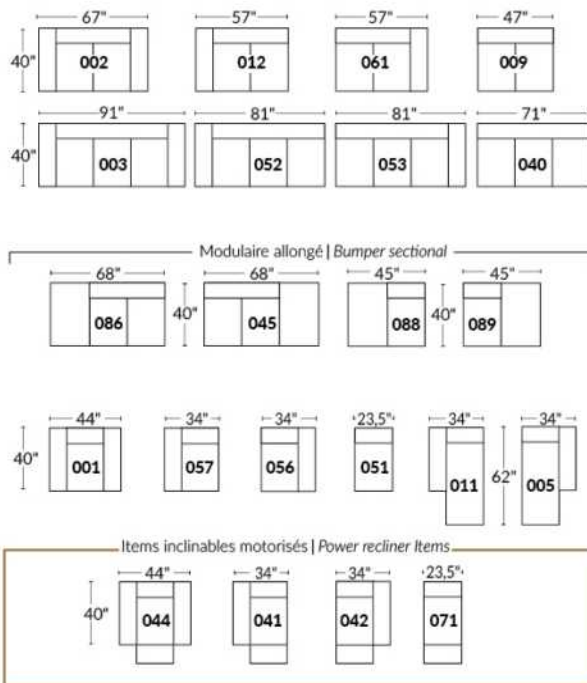

SIÈGE 23" DE LARGE | 23" SEAT WIDTH