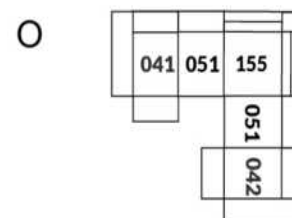

30" Seat Width | Siège 30" de large

Home Theatre CONFIGURATIONS Cinéma maison

23" Seat Width | Siège 23" de large

Home Theatre CONFIGURATIONS Cinéma maison

OPTIMA Collection

Jaymar 

Proudly designed and made in Canada