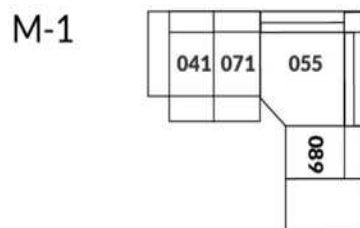

30" Seat Width | Siège 30" de large

Home Theatre CONFIGURATIONS Cinéma maison

23" Seat Width | Siège 23" de large

Home Theatre CONFIGURATIONS Cinéma maison

OPTIMA Collection

Jaymar 

Proudly designed and made in Canada