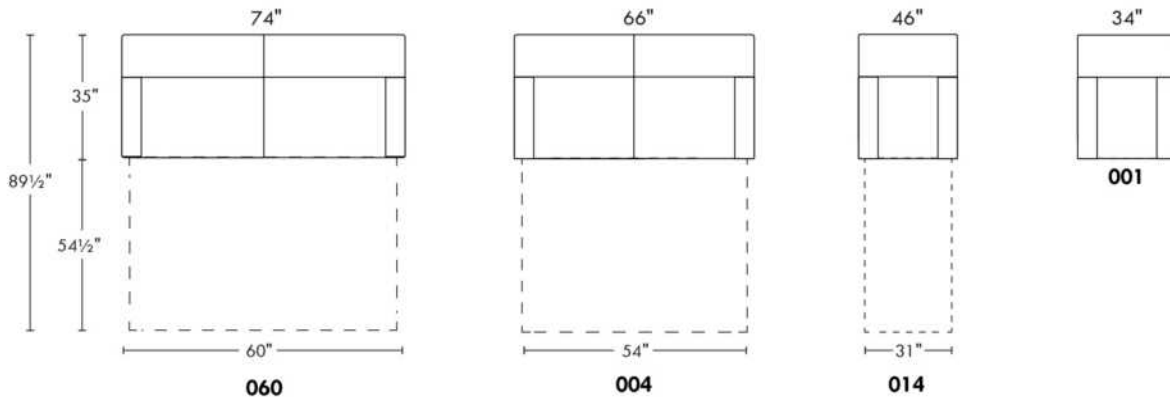

Hauteur complète 35" | Hauteur de siège 18" | Hauteur devant bras 25½" | Profondeur d'assise 21"
Total Height 35" | Seat Height 18" | Arm Height 25½" | Seat Depth 21"

GLAMOUR

FEATURES:

- The fashion collection offers unparalleled comfort. Each module is filled with a 100% Canadian feather mix.
- The envelopes are compartmentalized in 100% cotton casings to equally maintain the feathers in the cushions while minimizing feather leaks.
- All furniture pieces are finished on the sides and can be arranged as a sectional or as standalone pieces.
- Each item has a discreet fastening system that can be turned under the furniture.