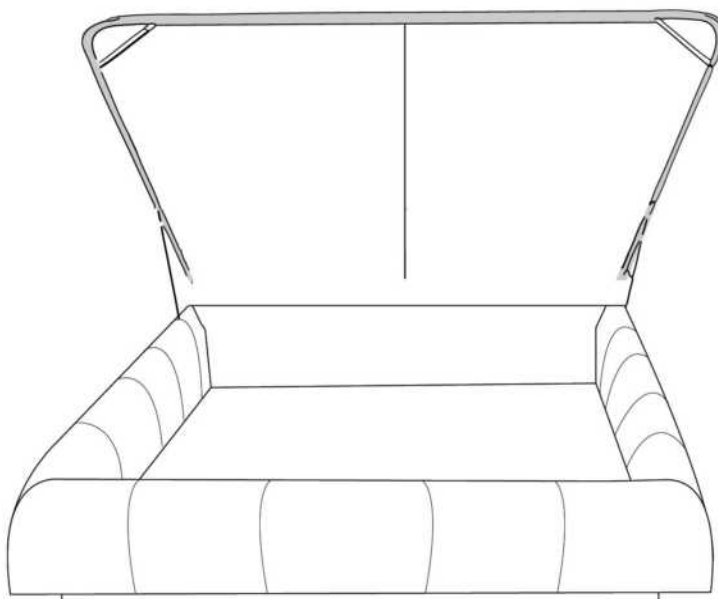

Lit avec rangement | Bed with storage

365 King | 366 Queen | 367 Double | 368 Simple/ Single

www.jaymar.ca

R: 2016-02