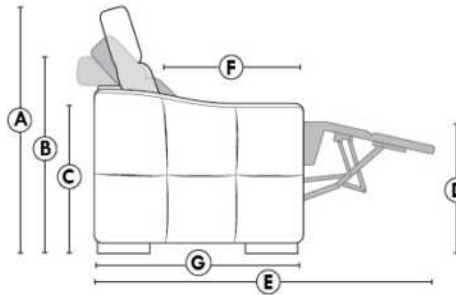

SPECIFICATIONS