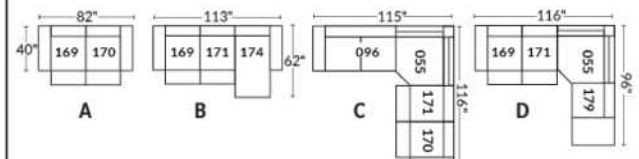

EXEMPLE 30" EXAMPLE