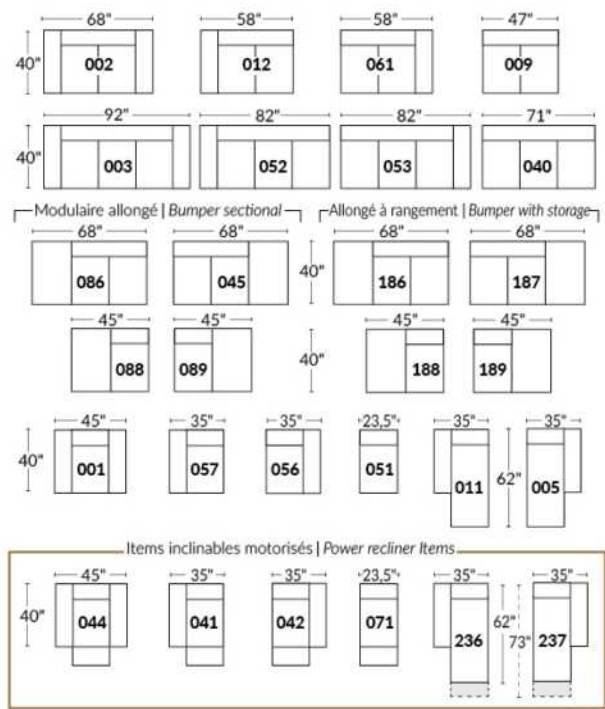

SIÈGE 23" DE LARGE | 23" SEAT WIDTH