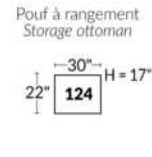

COLORADO

OPTIMA
Collection

Jaymar

Conçu et fabriqué fièrement au Canada
Proudly designed and made in Canada

SPECIFICATIONS

- ☐ Appui-tête levé Headrest up
- ☐ Appui-tête baissé Headrest down
- ☐ Complètement incliné Fully reclined

- **A** Hauteur complète 40" Total Height
- **B** Hauteur appui-tête baissé 33" Height headrest down
- **C** Hauteur du bras 24" Arm Height
- **D** Hauteur du siège 19,5" Seat height
- **E** Profondeur incliné 65" Depth fully reclined
- **F** Profondeur d'assise 20" ou/ou 22" Seat depth
- **G** Profondeur appui-tête monté 37,5" Depth with headrest up

BRAS | ARMS

Option de bras:
Bras Régulier Large 9,5" ou Petit bras 6"

Arm option
Regular arm Large 9,5" or Small arm 6"

Contrôle de l'inclinaison situé à l'intérieur du bras
Recliner control located on the inside of the arm.

Option d'accessoires disponible sur le bras régulier seulement
Accessories option, available on Regular arms ONLY.

FAUTEUIL BERÇANT PIVOTANT INCLINABLE SWIVEL ROCKING MOTION CHAIR

SIÈGE 23" DE LARGE | 23" SEAT WIDTH

Items inclinables motorisés | Power recliner Items

SIÈGE 30" DE LARGE | 30" SEAT WIDTH

Items inclinables motorisés | Power recliner Items

Autres | Others

EXEMPLE 23" EXAMPLE

EXEMPLE 30" EXAMPLE