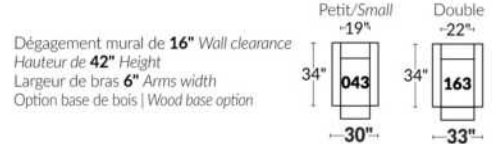

FAUTEUIL BERÇANT PIVOTANT INCLINABLE SWIVEL ROCKING MOTION CHAIR