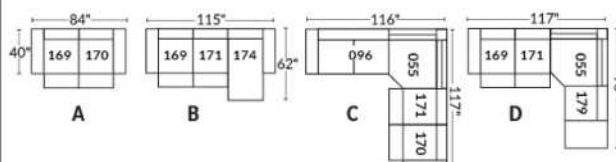

EXEMPLE 30" EXAMPLE