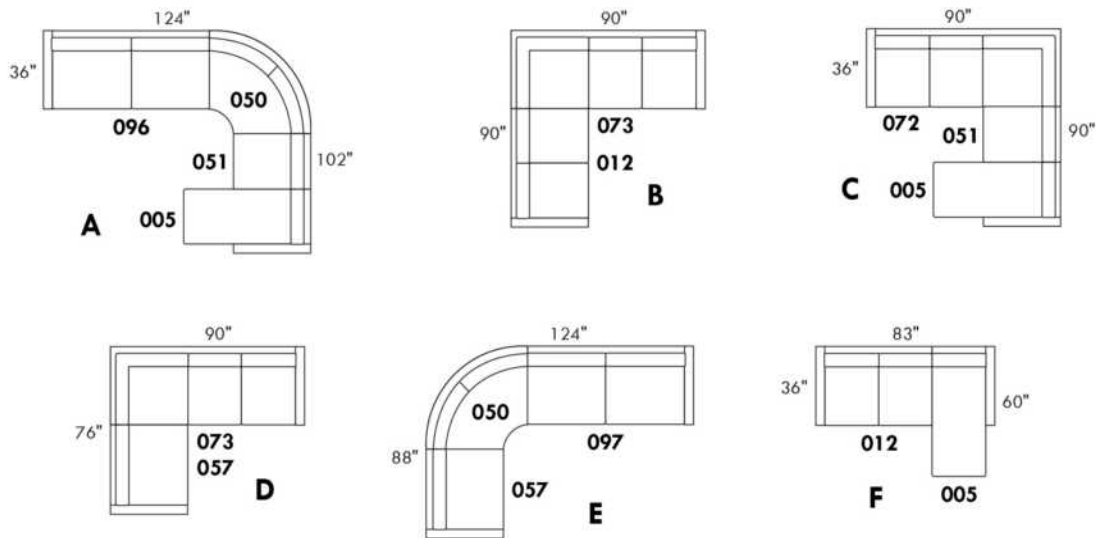

CONFIGURATIONS