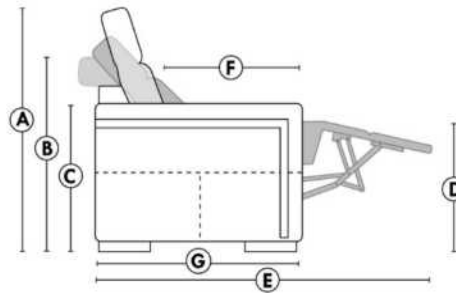

SPECIFICATIONS