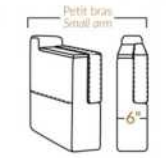

TREMBLANT

OPTIMA
Collection

Jaymar

Conçu et fabriqué fièrement au Canada
Proudly designed and made in Canada

Our product is hand-made and minor variations can occur.

SPECIFICATIONS

- ☐ Appui-tête levé Headrest up
- ☐ Appui-tête baissé Headrest down
- ☐ Complètement incliné Fully reclined

- **A** Hauteur complète 40" Total Height
- **B** Hauteur appui-tête baissé 33" Height headrest down
- **C** Hauteur du bras 24,5" Arm Height
- **D** Hauteur du siège 19,5" Seat height
- **E** Profondeur inclinée 65" Depth fully reclined
- **F** Profondeur d'assise 20" ou/ou 22" Seat depth
- **G** Profondeur appui-tête monté 37,5" Depth with headrest up

BRAS | ARMS

Option de bras:
Bras Régulier Large 10" ou Petit bras 6"

Arm option
Regular arm Large 10" or Small arm 6"

Contrôle de l'inclinaison situé à l'extérieur du bras
Recliner control located on the outside of the arm.

FAUTEUIL BERÇANT PIVOTANT INCLINABLE SWIVEL ROCKING MOTION CHAIR

SIÈGE 23" DE LARGE | 23" SEAT WIDTH

SIÈGE 30" DE LARGE | 30" SEAT WIDTH

Autres | Others

EXEMPLE 23" EXAMPLE

EXEMPLE 30" EXAMPLE