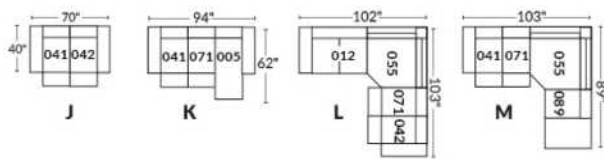

EXEMPLE 23" EXAMPLE