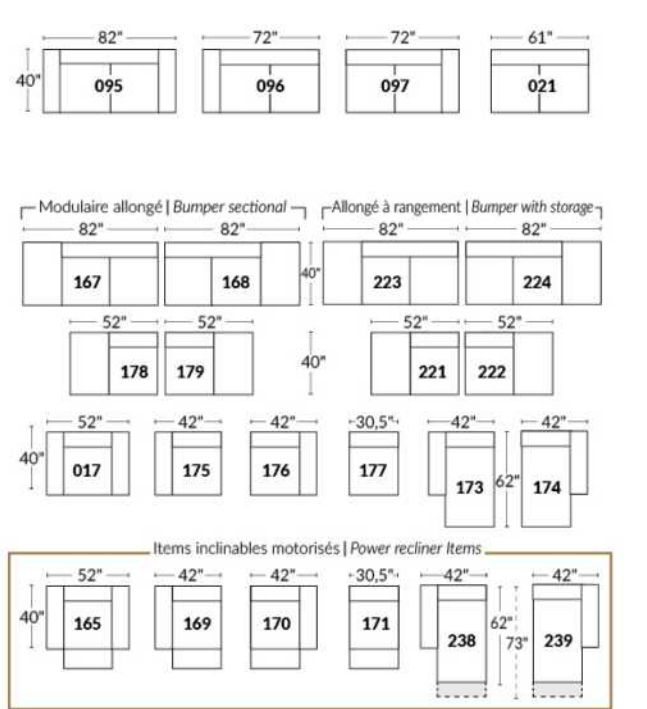

SIÈGE 30" DE LARGE | 30" SEAT WIDTH