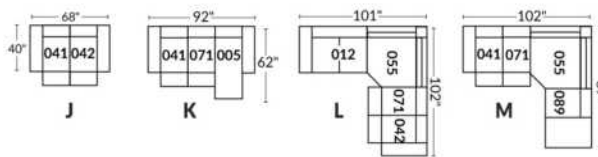

COLORADO

OPTIMA
Collection

Jaymar

Conçu et fabriqué fièrement au Canada
Proudly designed and made in Canada

SPECIFICATIONS

- ☐ Appui-tête levé Headrest up
- ☐ Appui-tête baissé Headrest down
- ☐ Complètement incliné Fully reclined

- **A** Hauteur complète 40" Total Height
- **B** Hauteur appui-tête baissé 33" Height headrest down
- **C** Hauteur du bras 24" Arm Height
- **D** Hauteur du siège 19,5" Seat height
- **E** Profondeur incliné 65" Depth fully reclined
- **F** Profondeur d'assise 20" ou/ou 22" Seat depth
- **G** Profondeur appui-tête monté 37,5" Depth with headrest up

BRAS | ARMS

Option de bras:
Bras Régulier Large 9,5" ou Petit bras 6"

Arm option
Regular arm Large 9,5" or Small arm 6"

Contrôle de l'inclinaison situé à l'intérieur du bras
Recliner control located on the inside of the arm.

Option d'accessoires disponible sur le bras régulier seulement
Accessories option, available on Regular arms ONLY.

FAUTEUIL BERÇANT PIVOTANT INCLINABLE SWIVEL ROCKING MOTION CHAIR

SIÈGE 23" DE LARGE | 23" SEAT WIDTH

Items inclinables motorisés | Power recliner Items

SIÈGE 30" DE LARGE | 30" SEAT WIDTH

Items inclinables motorisés | Power recliner Items

Autres | Others

EXEMPLE 23" EXAMPLE

EXEMPLE 30" EXAMPLE