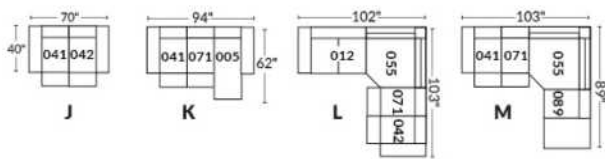

EXEMPLE 23" EXAMPLE