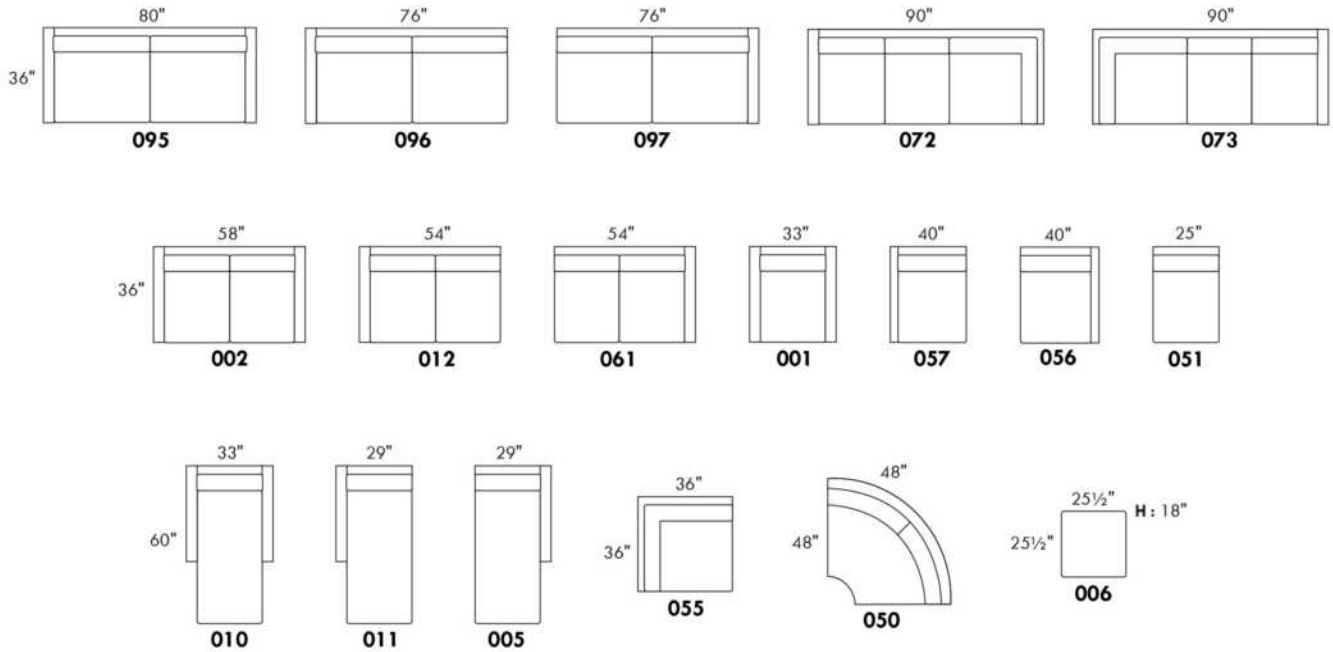

TALBOT

Hauteur complète 35" | Hauteur de siège 19" | Hauteur devant bras 24" | Profondeur d'assise 21"
Total Height 35" | Seat Height 19" | Arm Height 24" | Seat Depth 21"