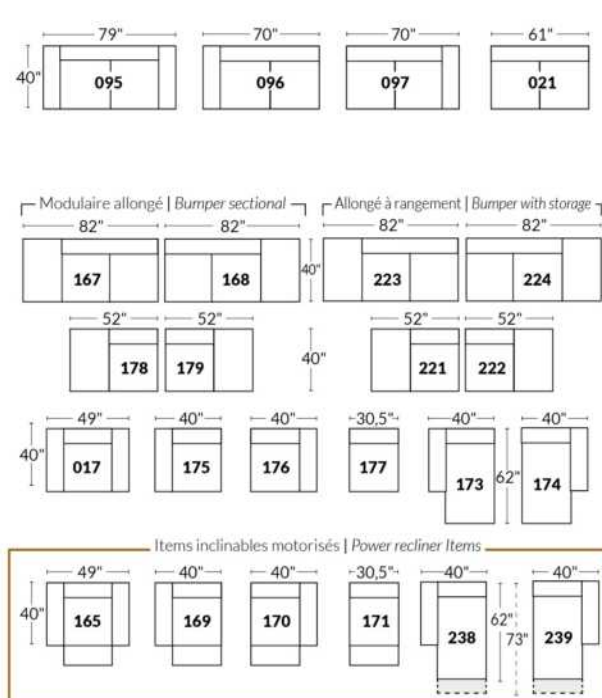

SIÈGE 30" DE LARGE | 30" SEAT WIDTH