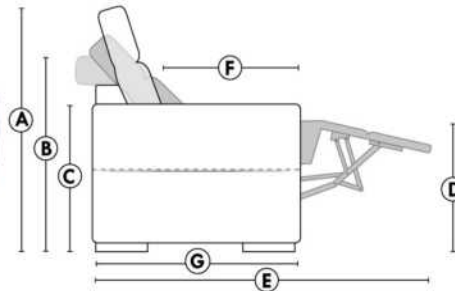

SPECIFICATIONS