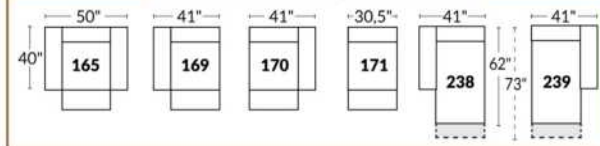

Items inclinables motorisés | Power recliner Items

Autres | Others

EXEMPLE 23" EXAMPLE