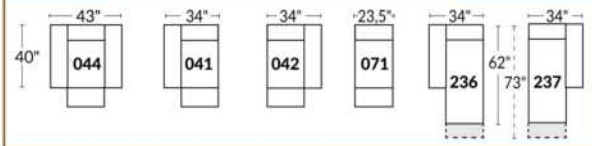

Items inclinables motorisés | Power recliner Items