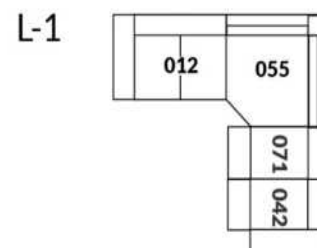

30" Seat Width | Siège 30" de large

Home Theatre CONFIGURATIONS Cinéma maison

23" Seat Width | Siège 23" de large

Home Theatre CONFIGURATIONS Cinéma maison

OPTIMA Collection

Jaymar 

Proudly designed and made in Canada