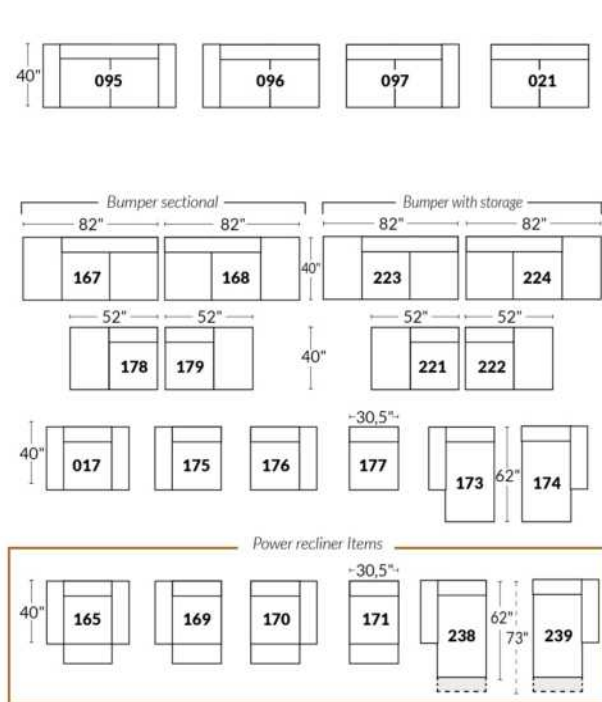

30" SEAT WIDTH