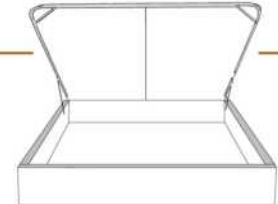

Avec rangement | With Storage
K 430 - Q 431