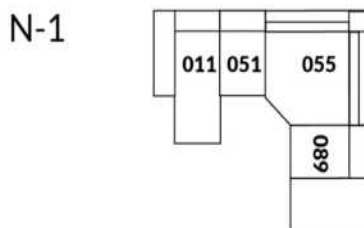

30" Seat Width | Siège 30" de large

Home Theatre CONFIGURATIONS Cinéma maison

23" Seat Width | Siège 23" de large

Home Theatre CONFIGURATIONS Cinéma maison

OPTIMA Collection

Jaymar 

Proudly designed and made in Canada