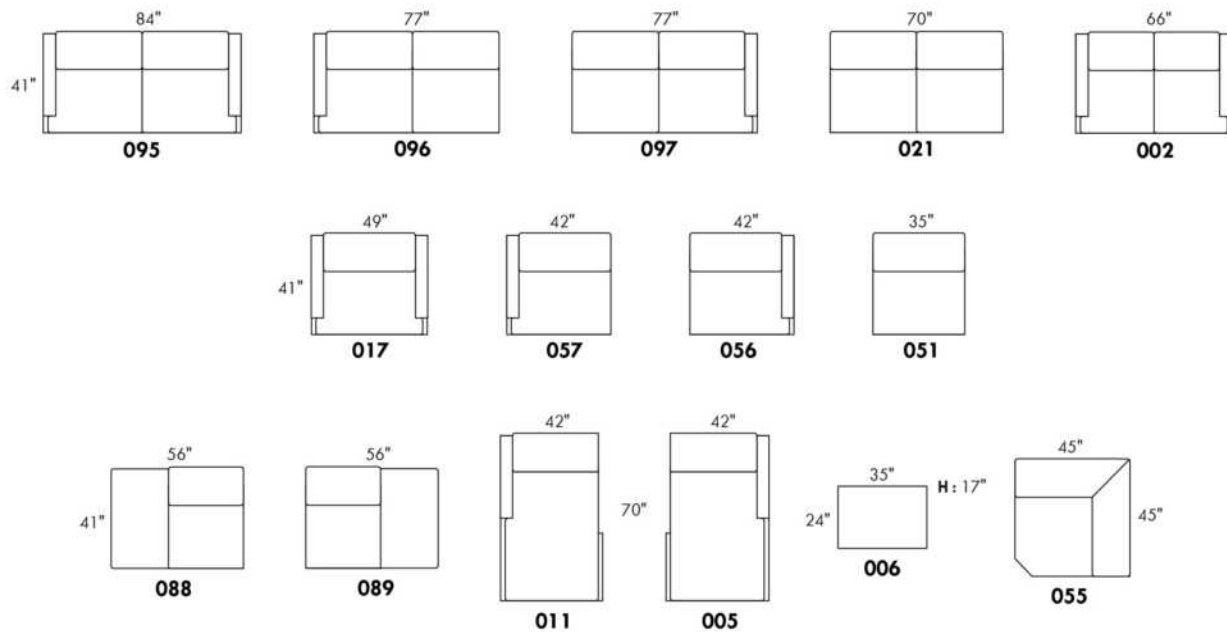

WINSLOW

Hauteur complète 34" | Hauteur de siège 18" | Hauteur devant bras 22½" | Profondeur d'assise 24"
Total Height 34" | Seat Height 18" | Arm Height 22½" | Seat Depth 24"