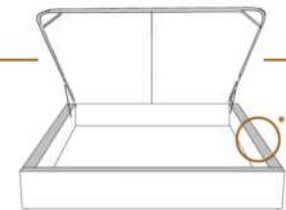

Avec rangement | With Storage
****1" plus large | **1" wider
K 530 - Q 531**