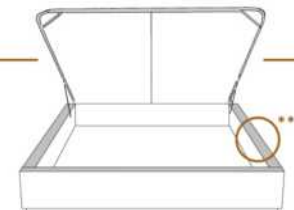

Avec rangement | With Storage
**1" plus large | **1" wider
K 530 - Q 531