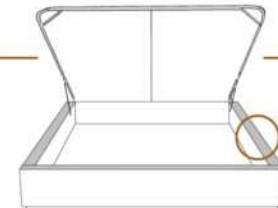

Avec rangement | With Storage
****1" plus large | **1" wider
K 530 - Q 531**