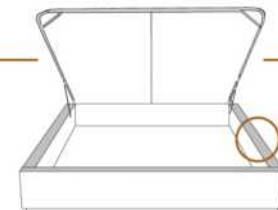

Avec rangement | With Storage
**1" plus large | **1" wider
K 530 - Q 531