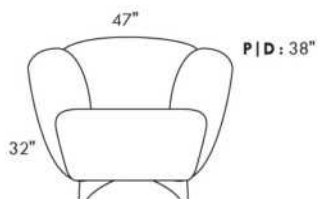

SCORPIO

Hauteur de siège 18" | Hauteur devant bras 34" | Profondeur d'assise 21"
Seat Height 18" | Arm Height 34" | Seat Depth 21"

095*

002*

001

006

COUSSIN DÉCORATIF INCLU
ARM BOLSTER INCLUDED

PL12

Diam.: 17"
rond | round