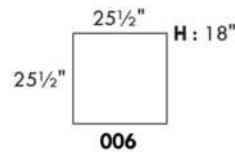

HARRISON

Hauteur complète 36" | Hauteur de siège 19" | Hauteur devant bras 26" | Profondeur d'assise 21"
Total Height 36" | Seat Height 19" | Arm Height 26" | Seat Depth 21"

www.jaymar.ca