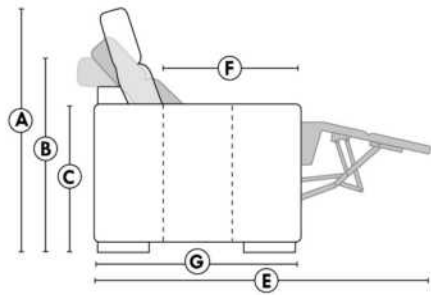

OPTIMA Collection

Jaymar

Proudly designed and made in Canada

Our product is hand-made and minor variations can occur.

SPECIFICATIONS