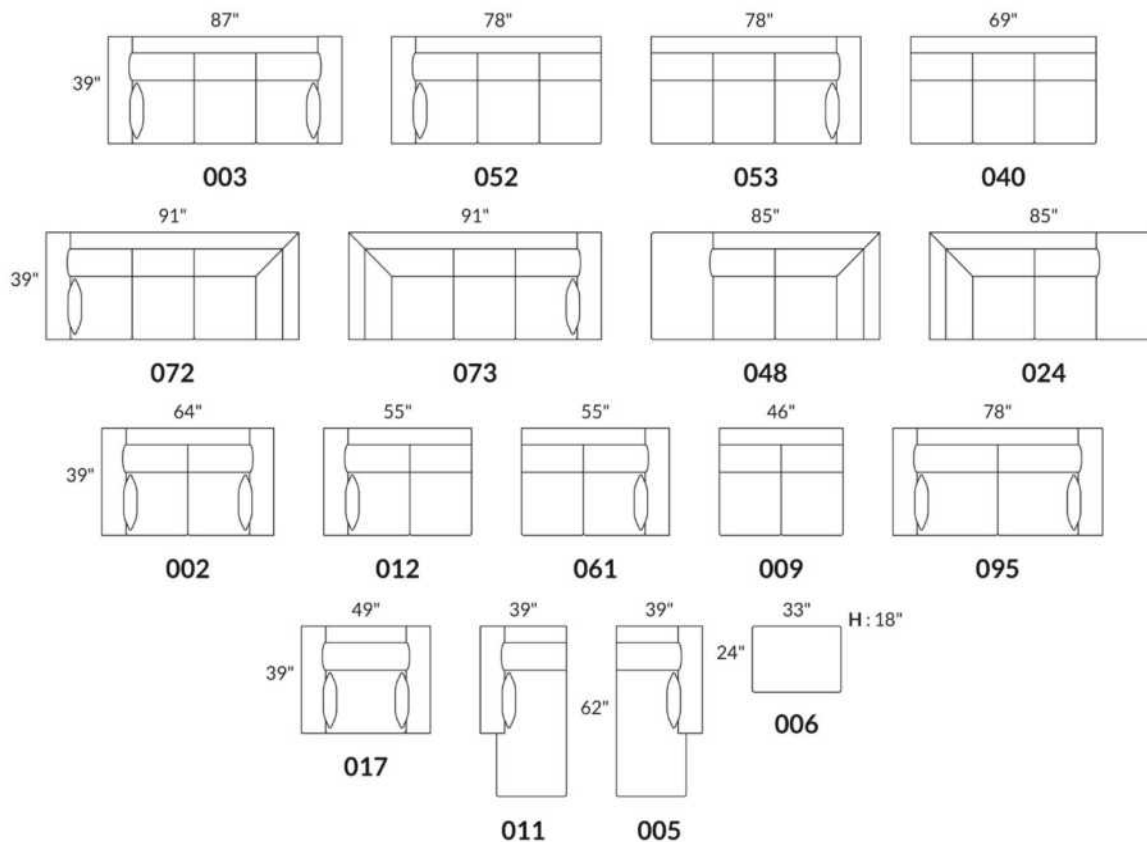

ANGELINA

Jaymar

Conçu et fabriqué fièrement au Canada
Proudly designed and made in Canada

Hauteur complète 33" | Hauteur de siège 19" | Hauteur devant bras 28" | Profondeur d'assise 23"
Total Height 33" | Seat Height 19" | Arm Height 28" | Seat Depth 23"