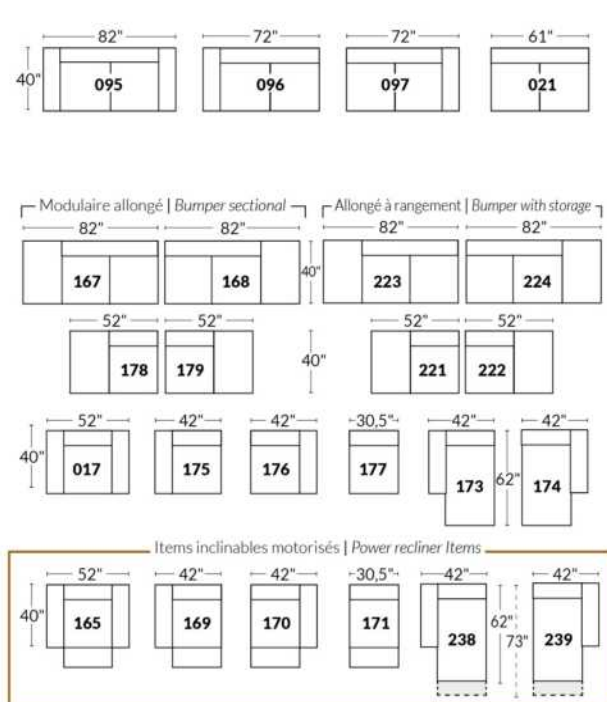

SIÈGE 30" DE LARGE | 30" SEAT WIDTH