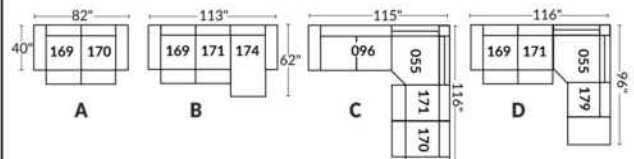

EXEMPLE 30" EXAMPLE