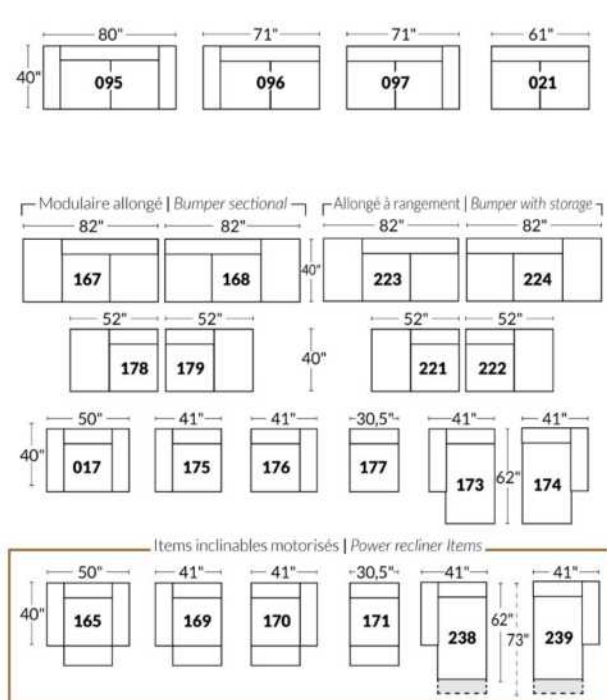

SIÈGE 30" DE LARGE | 30" SEAT WIDTH