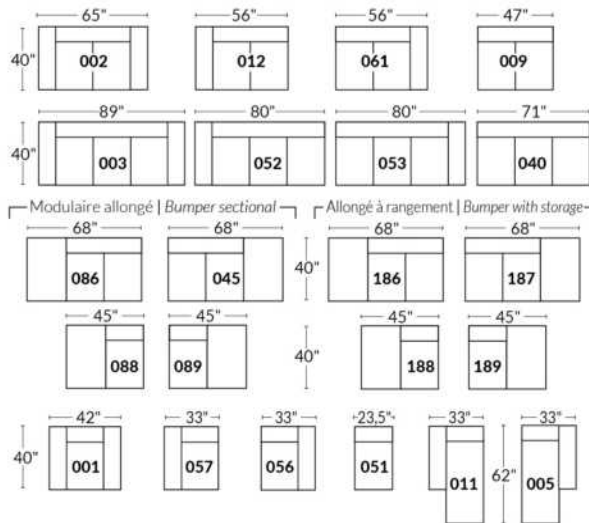

SIÈGE 23" DE LARGE | 23" SEAT WIDTH