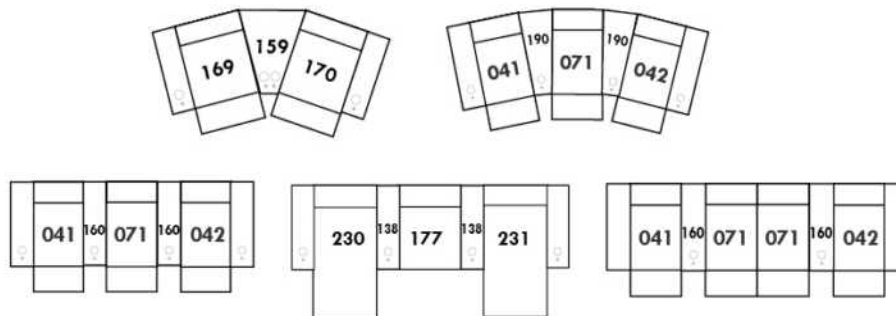

SUGGESTED CONFIGURATIONS