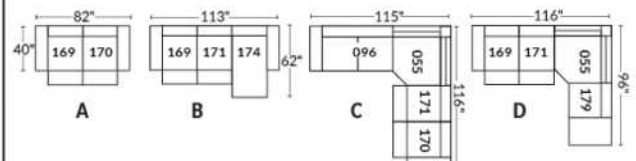

EXEMPLE 30" EXAMPLE