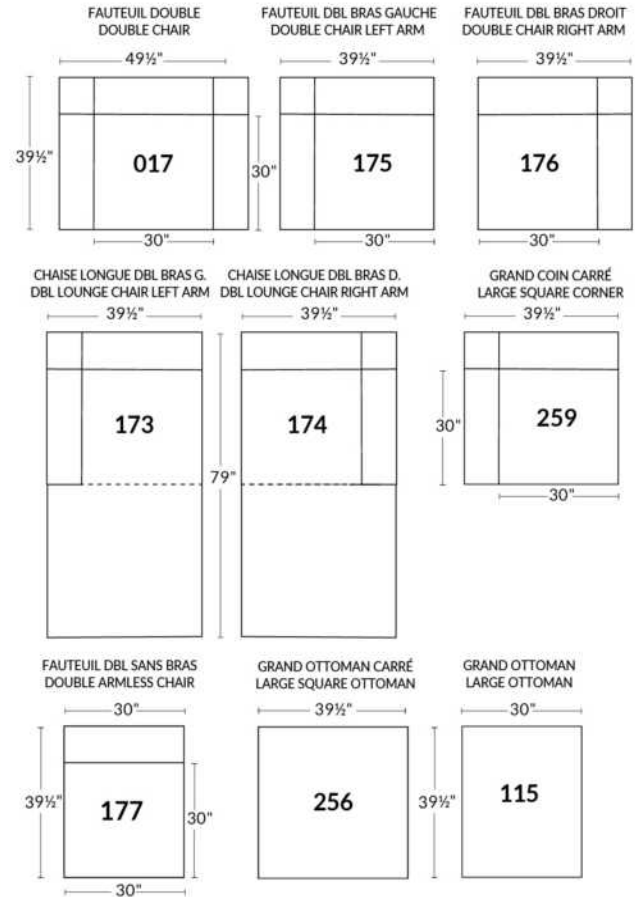

30" SIÈGES/SEAT

EXEMPLE CONFIGURATIONS EXAMPLE

ITEMS 27" & 30" NE SONT PAS COMPATIBLES - ARE NOT COMPATIBLE