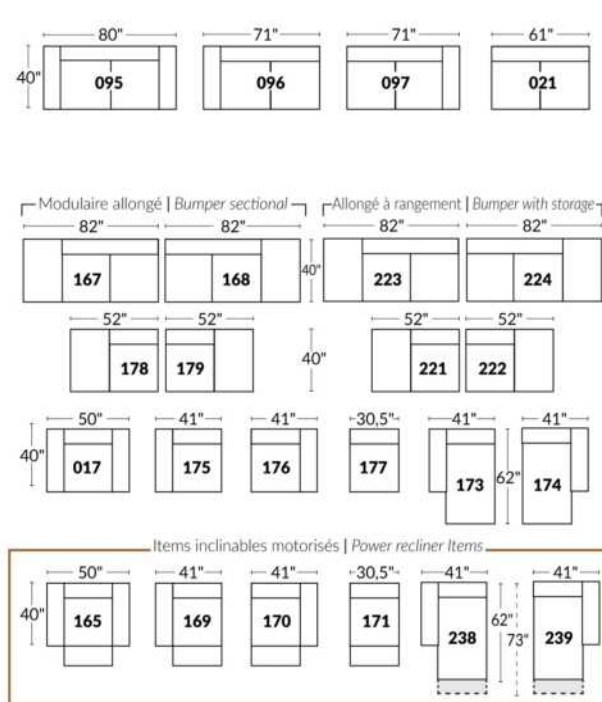

SIÈGE 30" DE LARGE | 30" SEAT WIDTH