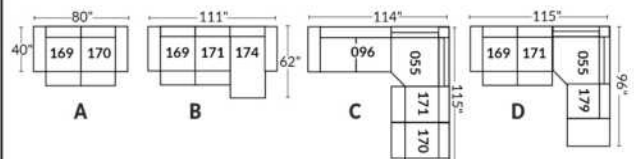

EXEMPLE 30" EXAMPLE