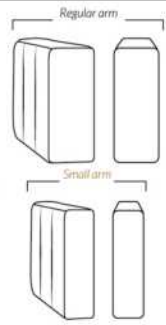

ARMS

Arm option
Regular arm Large or Small arm