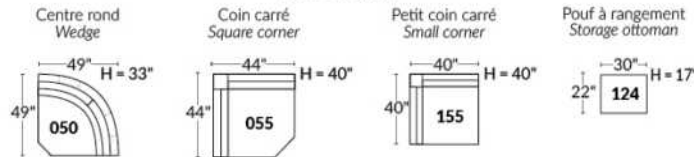

Autres | Others