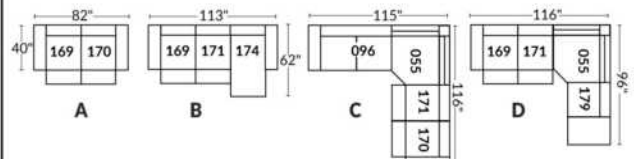

EXEMPLE 30" EXAMPLE