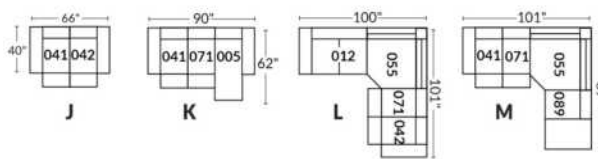

EXEMPLE 23" EXAMPLE