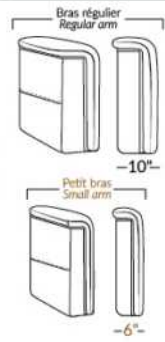

BRAS | ARMS

Option de bras:
Bras Régulier Large 10" ou Petit bras 6"

Arm option
Regular arm Large 10" or Small arm 6"

Contrôle de l'inclinaison situé à l'extérieur du bras
Recliner control located on the outside of the arm.