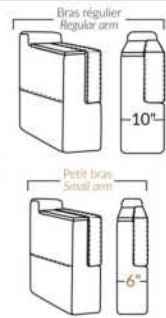

BRAS | ARMS

Option de bras:
Bras Régulier Large 10" ou Petit bras 6"

Arm option
Regular arm Large 10" or Small arm 6"

Contrôle de l'inclinaison situé à l'extérieur du bras
Recliner control located on the outside of the arm.