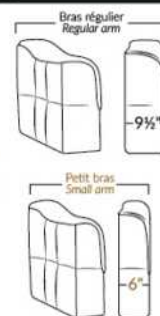

BRAS | ARMS

Option de bras:
Bras Régulier Large 9,5" ou Petit bras 6"

Arm option
Regular arm Large 9.5" or Small arm 6"

Contrôle de l'inclinaison situé à l'extérieur du bras
Recliner control located on the outside of the arm.