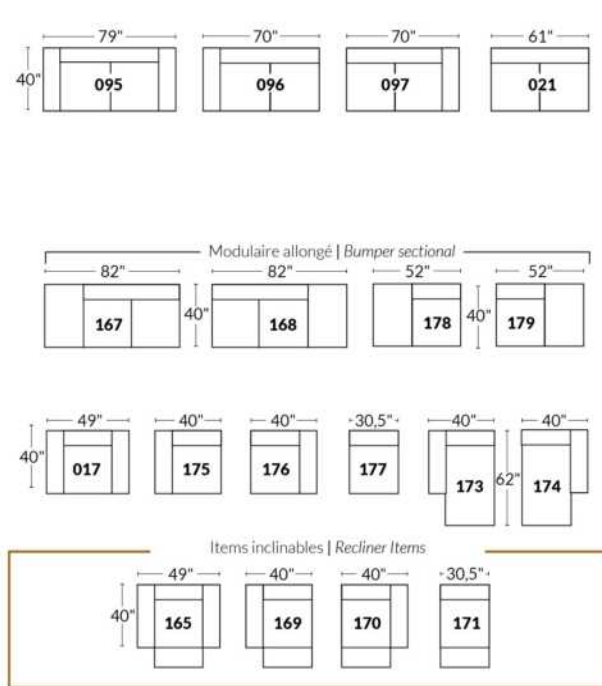

SIÈGE 30" DE LARGE | 30" SEAT WIDTH