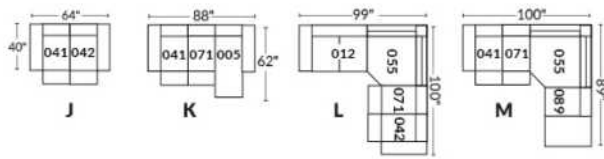

EXEMPLE 23" EXAMPLE