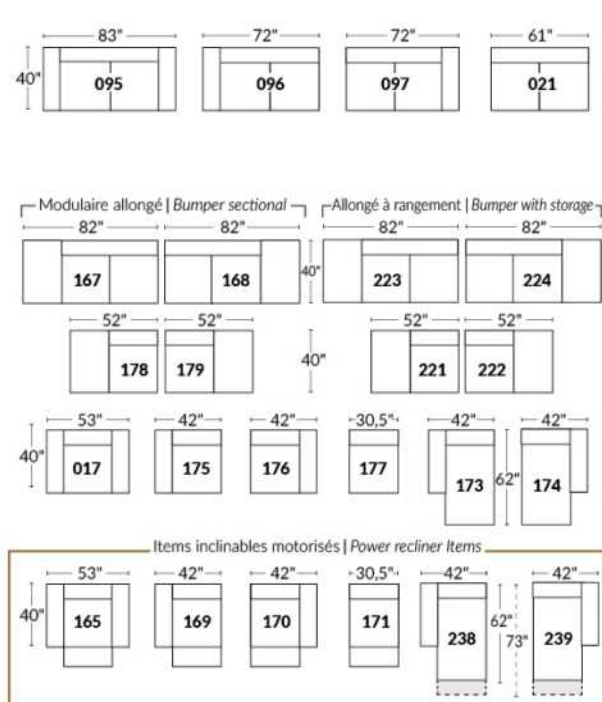

SIÈGE 30" DE LARGE | 30" SEAT WIDTH