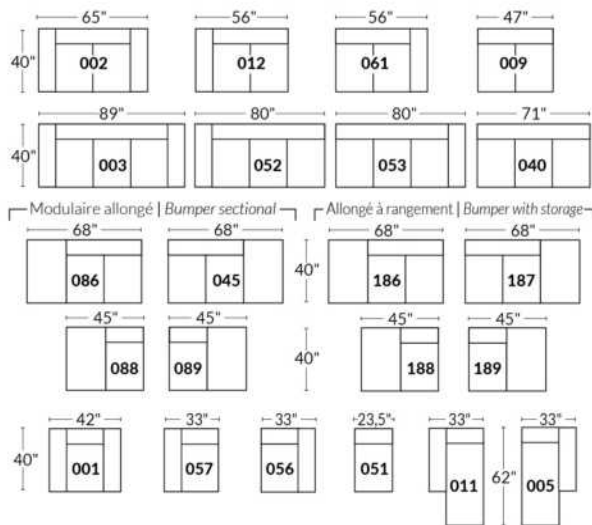

SIÈGE 23" DE LARGE | 23" SEAT WIDTH