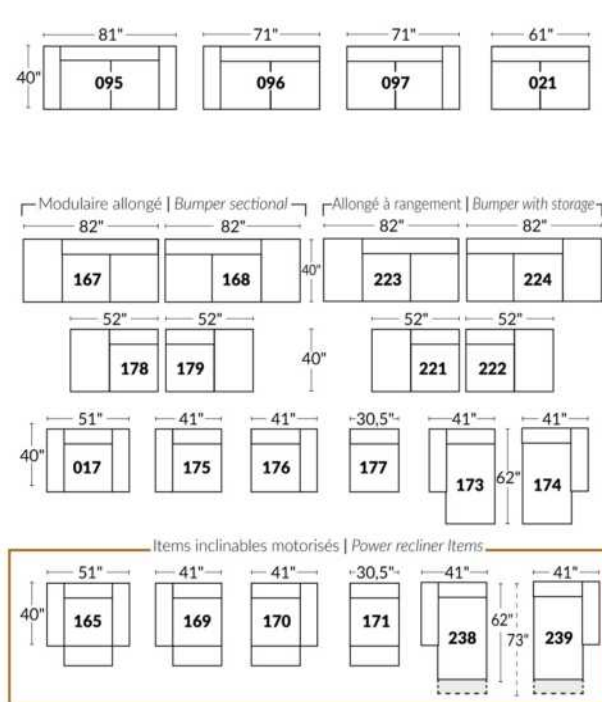

SIÈGE 30" DE LARGE | 30" SEAT WIDTH