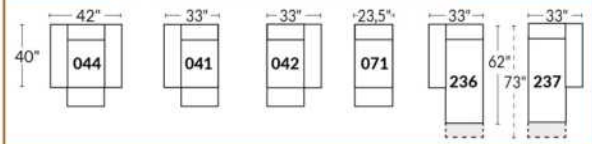

Items inclinables motorisés | Power recliner Items