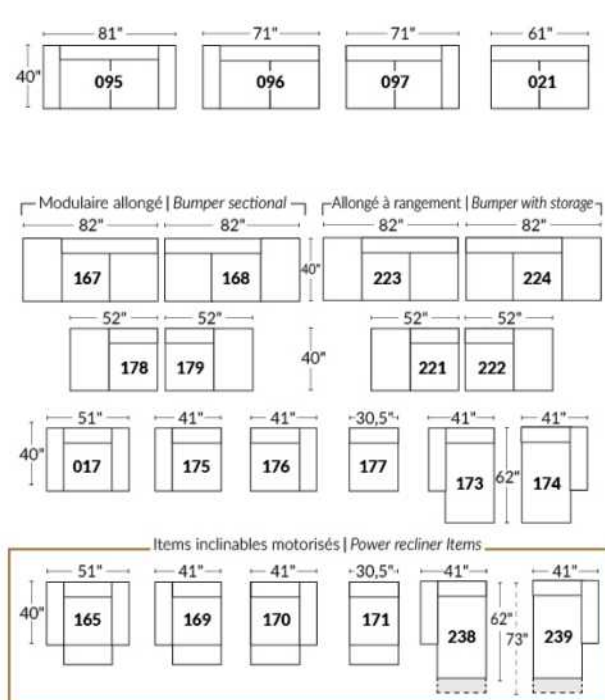

SIÈGE 30" DE LARGE | 30" SEAT WIDTH