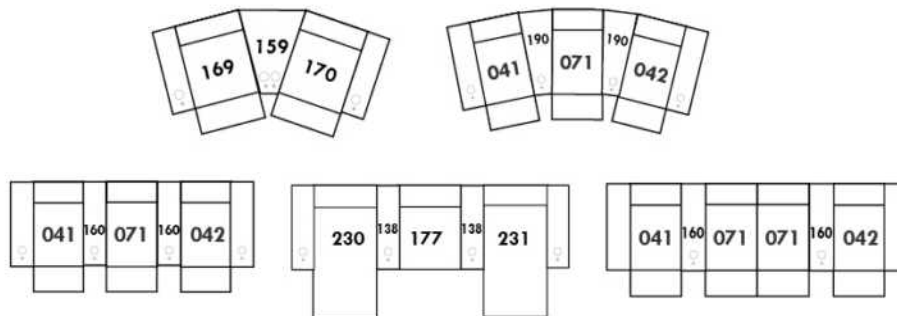

SUGGESTED CONFIGURATIONS