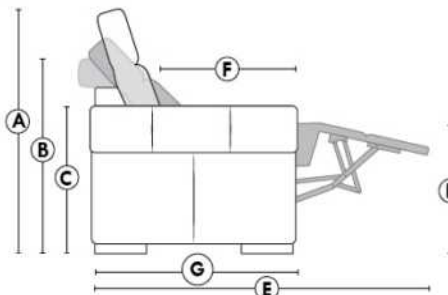

WASHINGTON

OPTIMA
Collection

Jaymar

Conçu et fabriqué fièrement au Canada
Proudly designed and made in Canada

Our product is hand-made and minor variations can occur.

SPECIFICATIONS