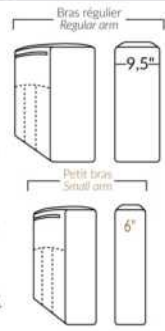

BRAS | ARMS

Option de bras:
Bras Régulier Large 9,5" ou Petit bras 6"

Arm option
Regular arm Large 9,5" or Small arm 6"

Contrôle de l'inclinaison situé à l'intérieur du bras
Recliner control located on the inside of the arm.

Option d'accessoires disponible sur le bras régulier seulement
Accessories option, available on Regular arms ONLY.