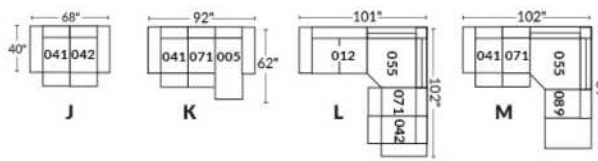

EXEMPLE 23" EXAMPLE