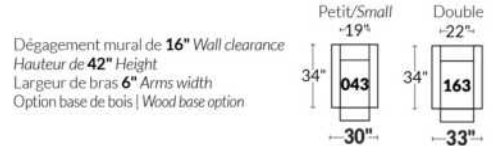

FAUTEUIL BERÇANT PIVOTANT INCLINABLE SWIVEL ROCKING MOTION CHAIR