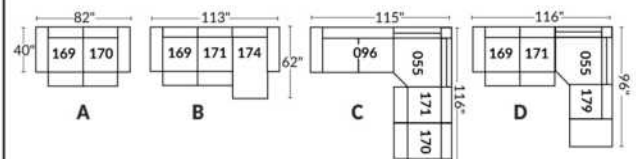

EXEMPLE 30" EXAMPLE