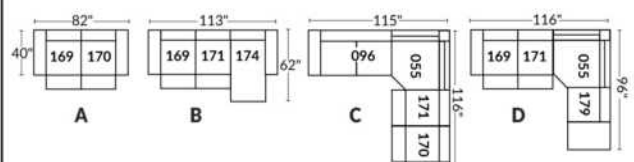

EXEMPLE 30" EXAMPLE