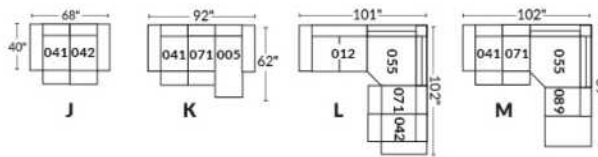

EXEMPLE 23" EXAMPLE