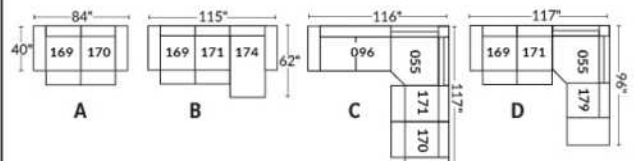

EXEMPLE 30" EXAMPLE