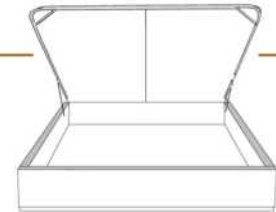

Avec rangement | With Storage
K 430 - Q 431