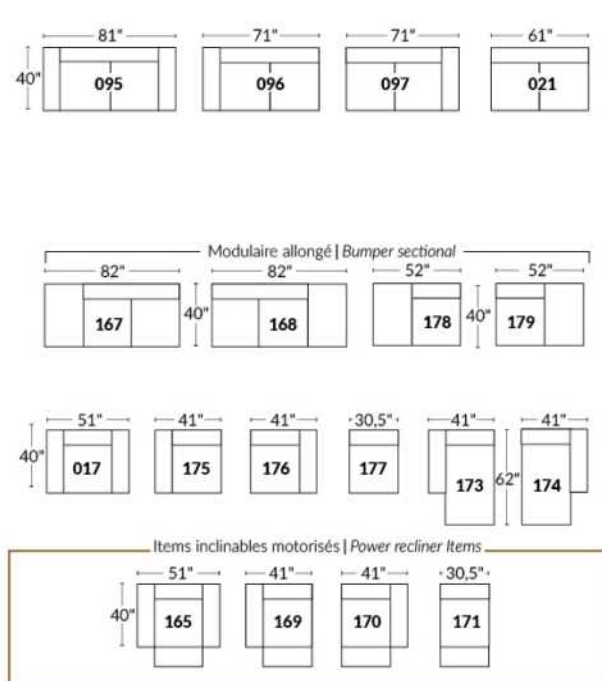

SIÈGE 30" DE LARGE | 30" SEAT WIDTH