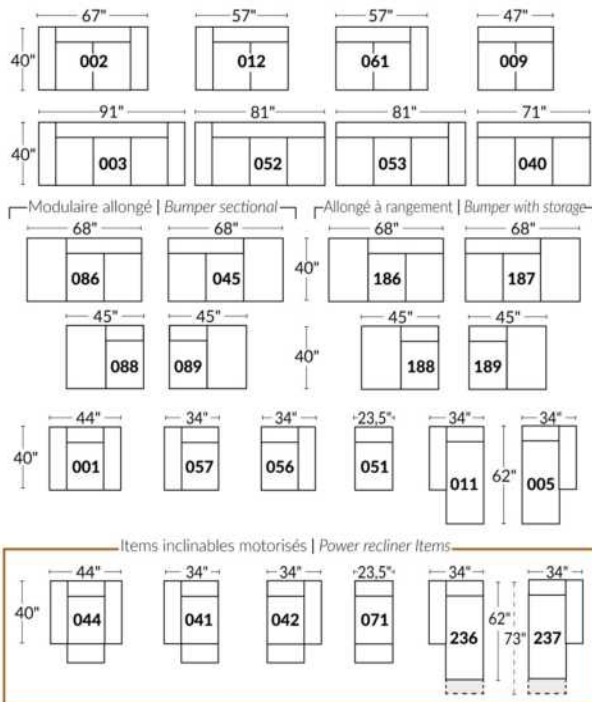

SIÈGE 23" DE LARGE | 23" SEAT WIDTH