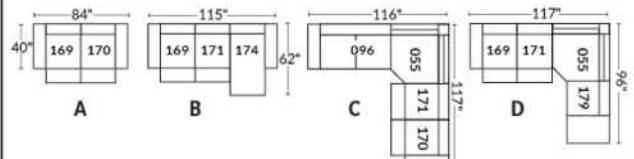

EXEMPLE 30" EXAMPLE