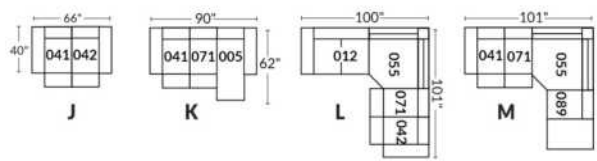

EXEMPLE 23" EXAMPLE