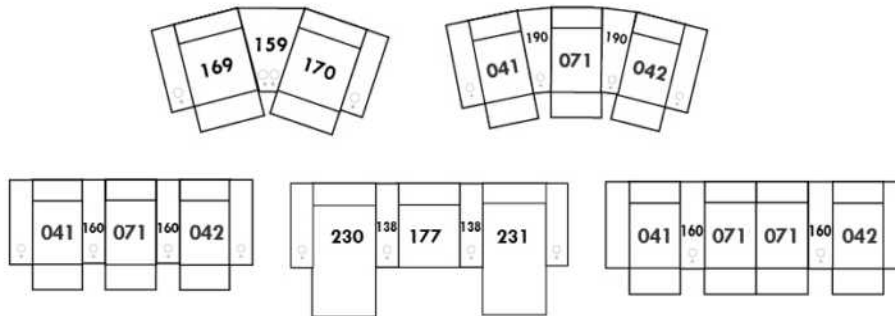

SUGGESTED CONFIGURATIONS