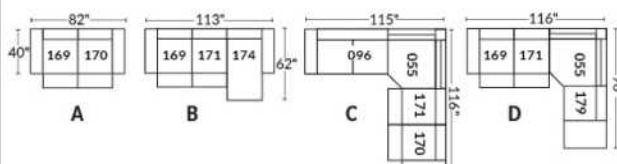

EXEMPLE 30" EXAMPLE