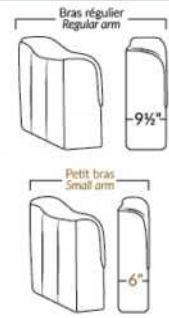

BRAS | ARMS

Option de bras:
Bras Régulier Large 9,5" ou Petit bras 6"

Arm option
Regular arm Large 9.5" or Small arm 6"

Contrôle de l'inclinaison situé à l'extérieur du bras
Recliner control located on the outside of the arm.