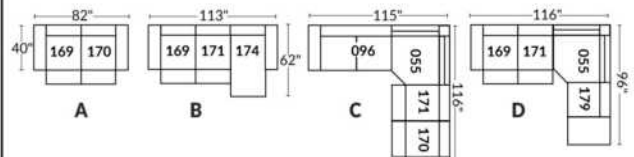

EXEMPLE 30" EXAMPLE