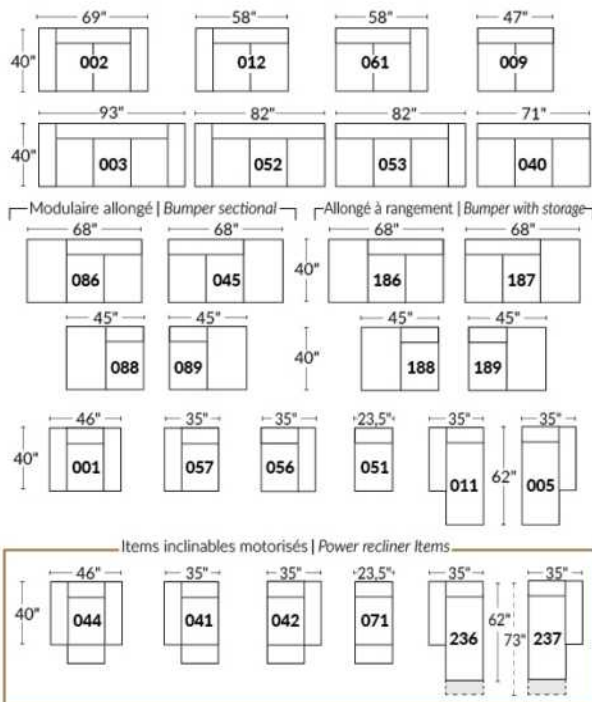

SIÈGE 23" DE LARGE | 23" SEAT WIDTH