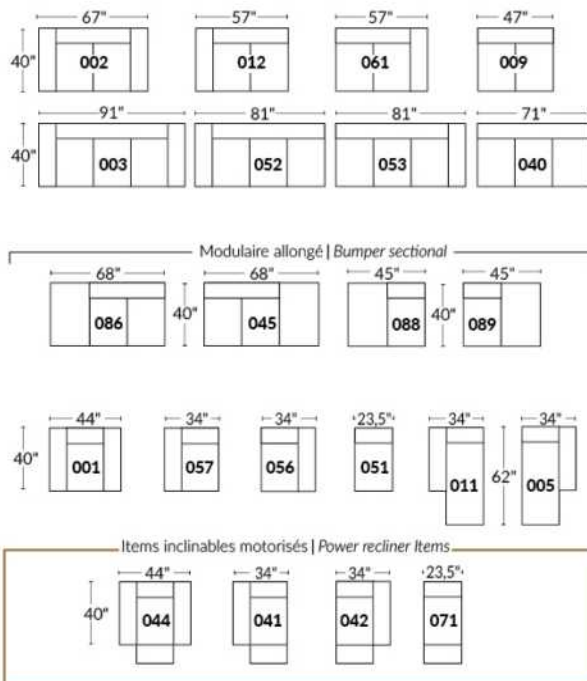

SIÈGE 23" DE LARGE | 23" SEAT WIDTH