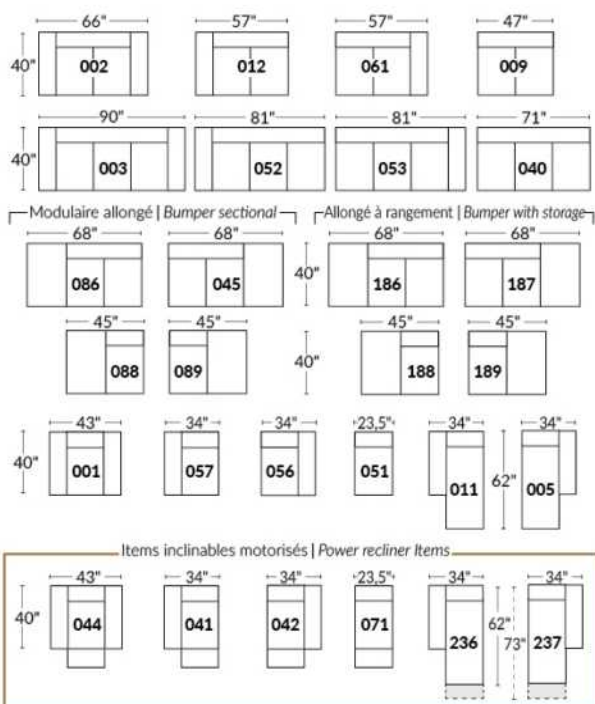

SIÈGE 23" DE LARGE | 23" SEAT WIDTH