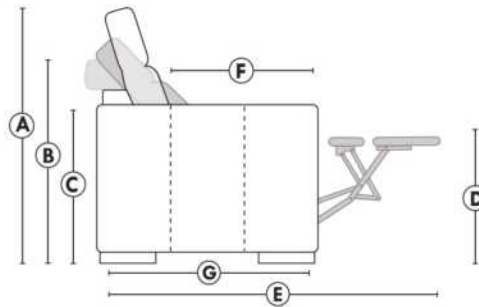

DARIO

PARALLELE
Collection 33

Jaymar

Conçu et fabriqué fièrement au Canada
Proudly designed and made in Canada

Our product is hand-made and minor variations can occur.

SPECIFICATIONS