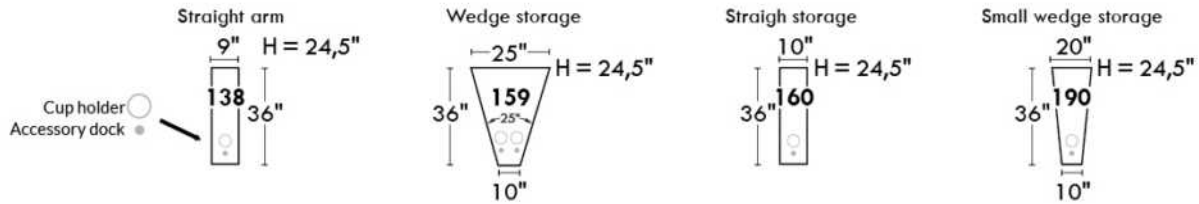

Items 138-159-160-190 and large arm.

Accessory docks and cups are Optional. *Not available on small arms*

Please specify on which arms you want the accessory docks and cup holders.

NB: Item 138-159-160-190 are unfinished on the sides, must be used between 2 seats.

Each storage item has 2 USB ports and one electrical outlet inside the storage.