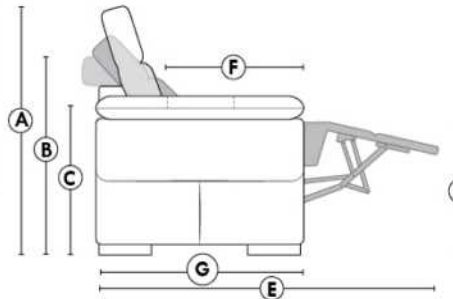

SPECIFICATIONS