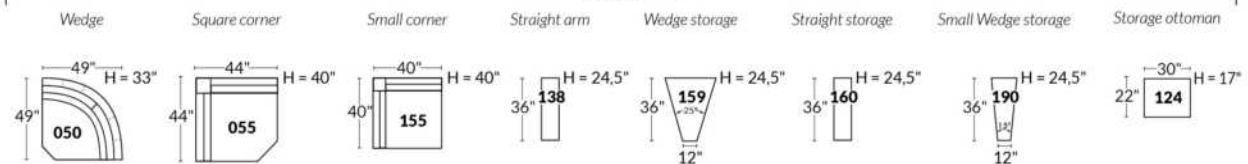

30" SEAT WIDTH

Others

USA Price List

PARIS

FEATURES: Modern style with tufted headrest & base. Decorative metal bar on outside arm. Manual headrest adjustable to 1 position.
SPECS: Seat Depth: 23". Arm Height: 21". Seat Height: 16,5".