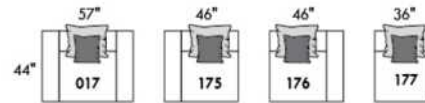

FASHION II

COUSSINS CARRÉS - DOS APPARENT
SQUARE CUSHIONS - VISIBLE BACK

833 26 x 7 x 19
834 16 x 6 x 16