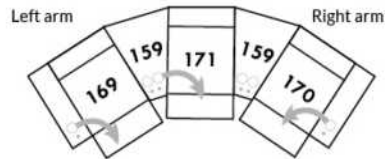

EXAMPLE A:

041-169: Controller and cup holder on the left arm

071-171: hidden touch sensor buttons on side of seat

042-170: Controller and cup holder on right arm

EXAMPLE B:

071-171: These two items can be connected to a smart cup holder which will control the recliner. You must then use one of these items: 138, 159, 160 and 190