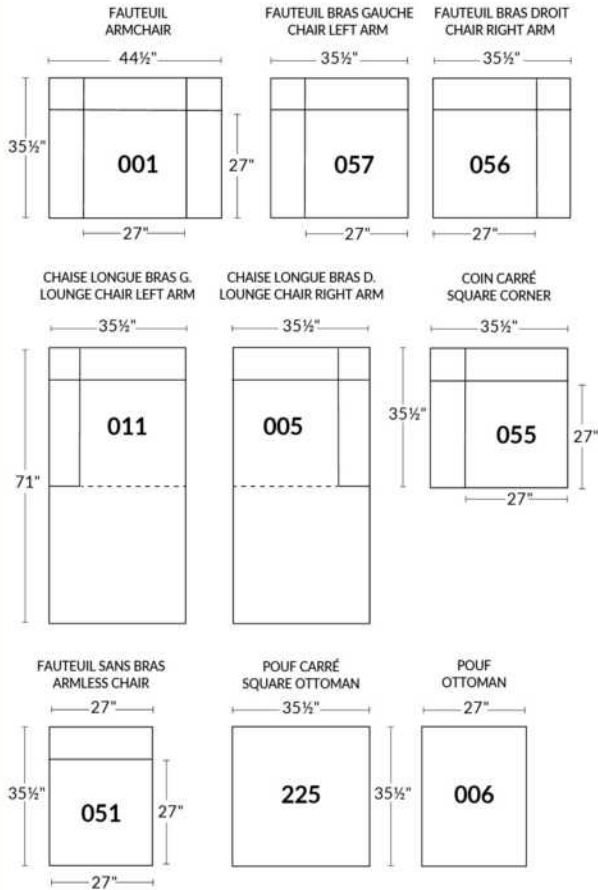

30" SIÈGES/SEAT

EXEMPLE CONFIGURATIONS EXAMPLE

ITEMS 27" & 30" NE SONT PAS COMPATIBLES - ARE NOT COMPATIBLE