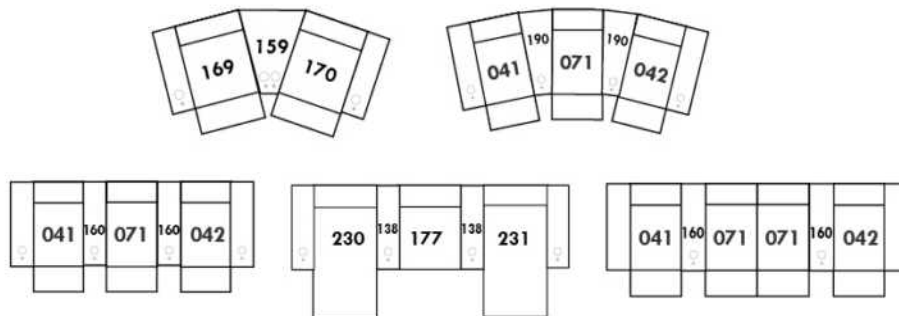

Each storage item has 2 USB ports and one electrical outlet inside the storage.

SUGGESTED CONFIGURATIONS

USA Price List

BRASILIA

LG52 available metal or wood. If wood specify color.

COMBO: Cover #2 on back only.