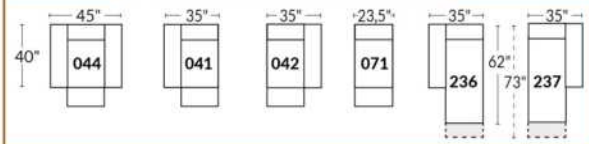

Items inclinables motorisés | Power recliner Items