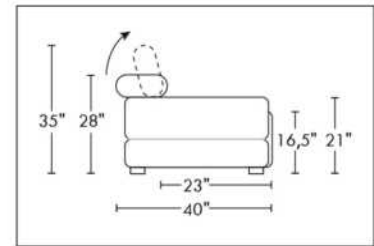

PARIS

Hauteur complète 28"/35" | Hauteur de siège 16½" | Hauteur devant bras 21" | Profondeur d'assise 23"
Total Height 28"/35" | Seat Height 16½" | Arm Height 21" | Seat Depth 23"