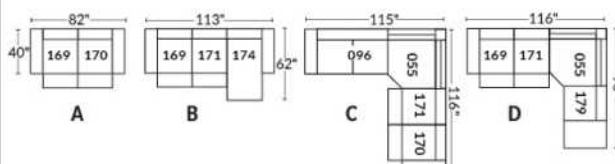

EXEMPLE 30" EXAMPLE