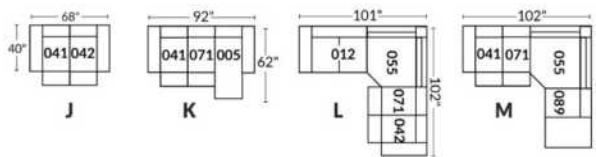

EXEMPLE 23" EXAMPLE