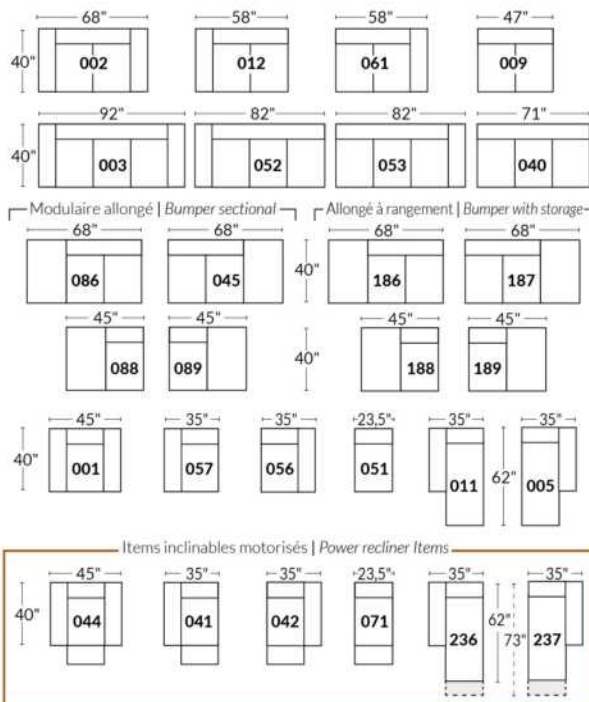

SIÈGE 23" DE LARGE | 23" SEAT WIDTH