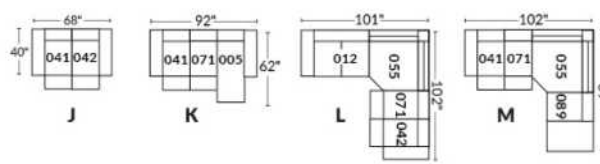

EXEMPLE 23" EXAMPLE