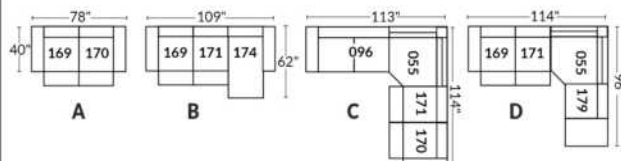

EXEMPLE 30" EXAMPLE