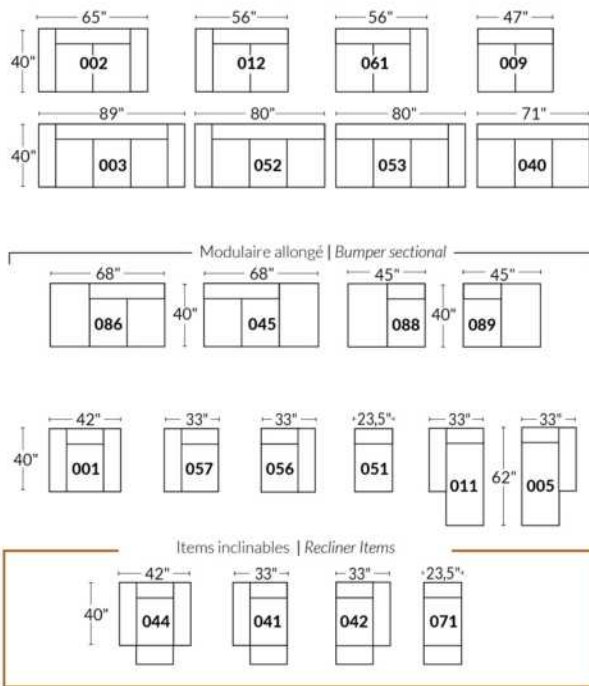

SIÈGE 23" DE LARGE | 23" SEAT WIDTH