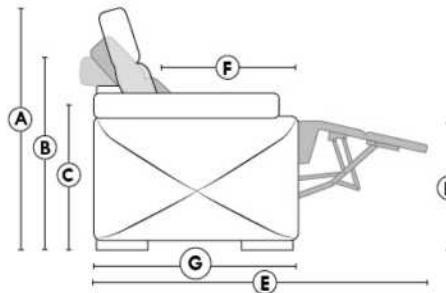

SPECIFICATIONS