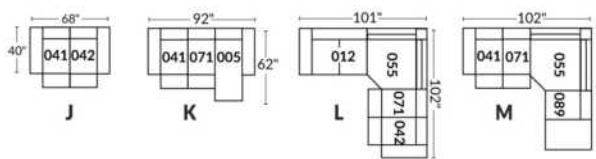

EXEMPLE 23" EXAMPLE