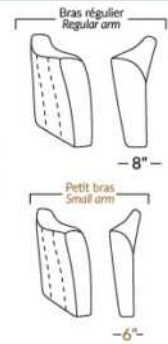

BRAS | ARMS

Option de bras:
Bras Régulier Large 8" ou Petit bras 6"

Arm option
Regular arm Large 8" or Small arm 6"

Contrôle de l'inclinaison situé à l'extérieur du bras
Recliner control located on the outside of the arm.