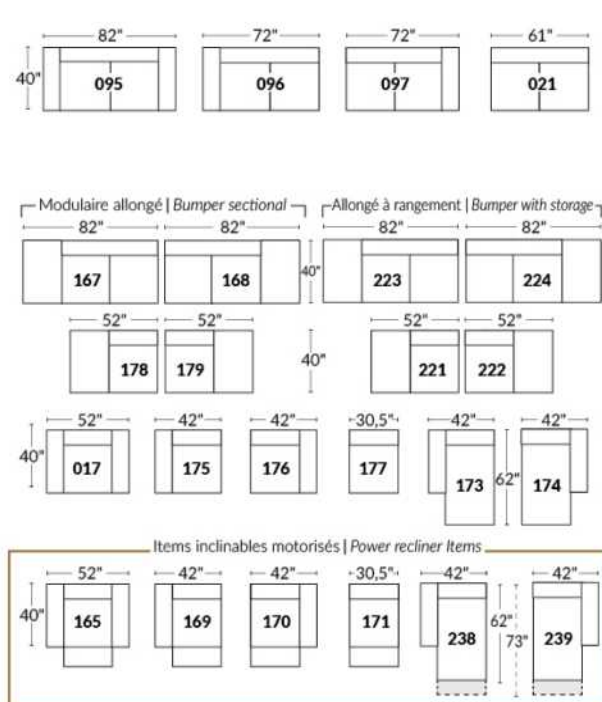

SIÈGE 30" DE LARGE | 30" SEAT WIDTH