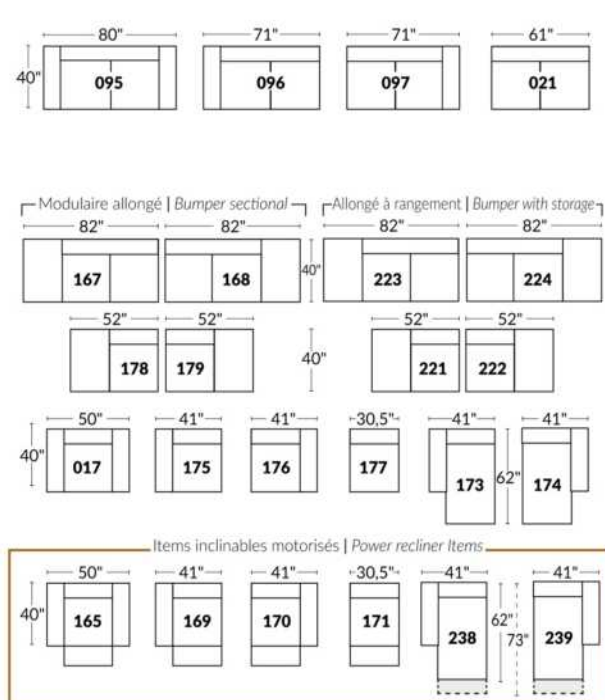

SIÈGE 30" DE LARGE | 30" SEAT WIDTH