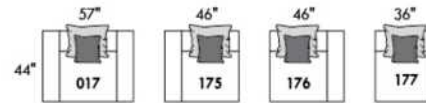

FASHION II

COUSSINS CARRÉS - DOS APPARENT
SQUARE CUSHIONS - VISBLE BACK

833 26 x 7 x 19
834 16 x 6 x 16