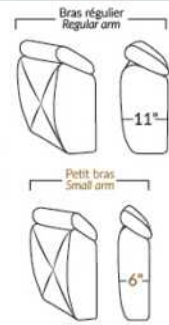

BRAS | ARMS

Option de bras:
Bras Régulier Large 11" ou Petit bras 6"

Arm option
Regular arm Large 11" or Small arm 6"

Contrôle de l'inclinaison situé à l'extérieur du bras
Recliner control located on the outside of the arm.