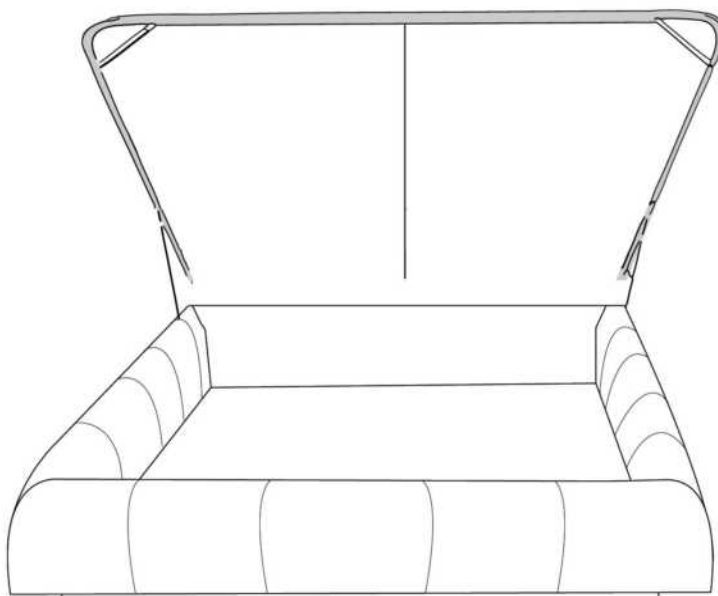

Lit avec rangement | *Bed with storage*

365 King | 366 Queen | 367 Double | 368 Simple/ *Single*

www.jaymar.ca

R: 2016-02