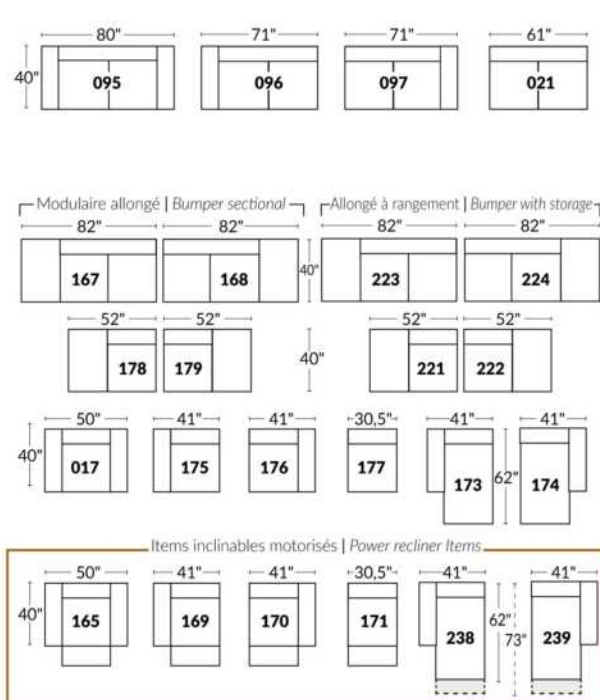

SIÈGE 30" DE LARGE | 30" SEAT WIDTH