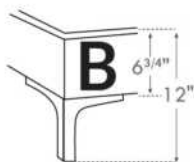

99900

BASE pour tête de lit SANS oreilles
Bed base for headboard WITHOUT wings

4" Base contour LARGE | WIDE contour Base

DIMENSIONS

Base de lits seulement
Bed base only

L x P/D x H

K	87" x 86" x 12"
Q	69" x 86" x 12"
D	64" x 82" x 12"
S	49" x 82" x 12"

*Avec pattes | *With Legs
K 410 - Q 411 - D 412 - S 413

Anti-poussière | No Dust
K 420 - Q 421 - D 422 - S 423

Avec rangement | With Storage
K 430 - Q 431

Rangement à tiroir frontal
With Front Drawer
K 440 - Q 441 - D 442

Rangement à tiroir latéraux
With Side Drawers
K 450 - Q 451 (2 tiroirs | drawers)
D 452 - S 453 (1 tiroir | drawer)

2" Base contour MINCE | NARROW contour Base

DIMENSIONS

Base de lits seulement
Bed base only

L x P/D x H

K	82" x 84" x 12"
Q	64" x 84" x 12"
D	59" x 80" x 12"
S	44" x 80" x 12"

*Avec pattes | *With Legs
K 510 - Q 511 - D 512 - S 513

Anti-poussière | No Dust
K 520 - Q 521 - D 522 - S 523

Avec rangement | With Storage
**1" plus large | **1" wider
K 530 - Q 531

Lit réglable | Adjustable bed
Pattes de bois seulement | Wood leg only
K 560 - Q 561 - S 563

	King	Queen	Simple|Single
EXT:	87x89x56	69x89x56	49x89x56
INT:	78x82x12	61x82x12	40x82x12

Rangement à tiroir frontal
With Front Drawer
K 540 - Q 541 - D 542

Rangement à tiroir latéraux
With Side Drawers
K 550 - Q 551 (2 tiroirs | drawers)
D 552 - S 553 (1 tiroir | drawer)

Les illustrations sont génériques et n'indiquent pas tous les détails de coutures. | The sketches are generic and do not reflect all sewing details.

LG60 Metal

*Choix de pattes (Seulement pour base avec pattes)
*Leg choices (Only for Bed base with legs)

N.B.

La hauteur du pied et longeron varie selon la patte choisie.
Foot & siderail height varies according to leg choice.