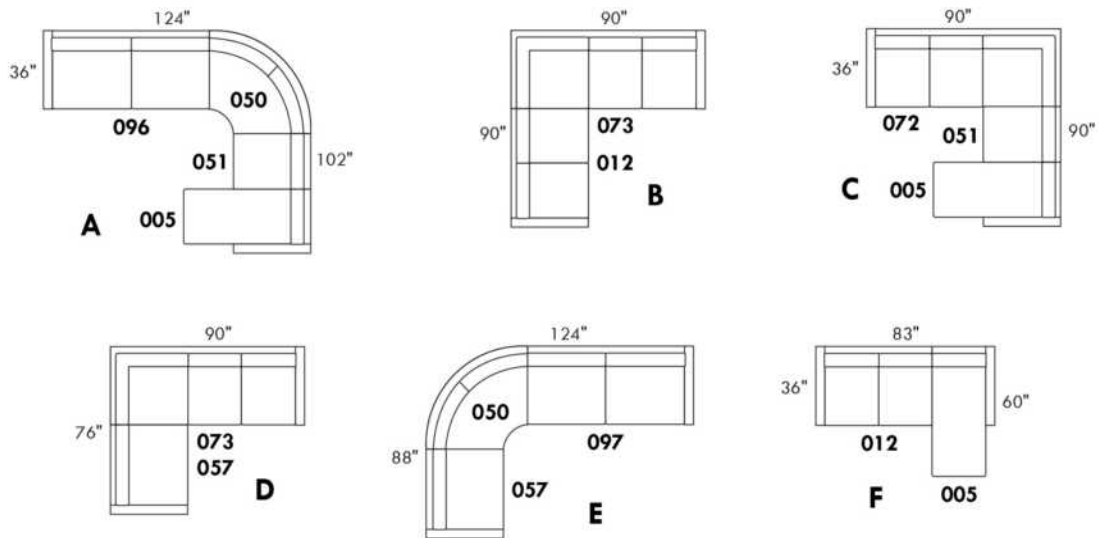

CONFIGURATIONS