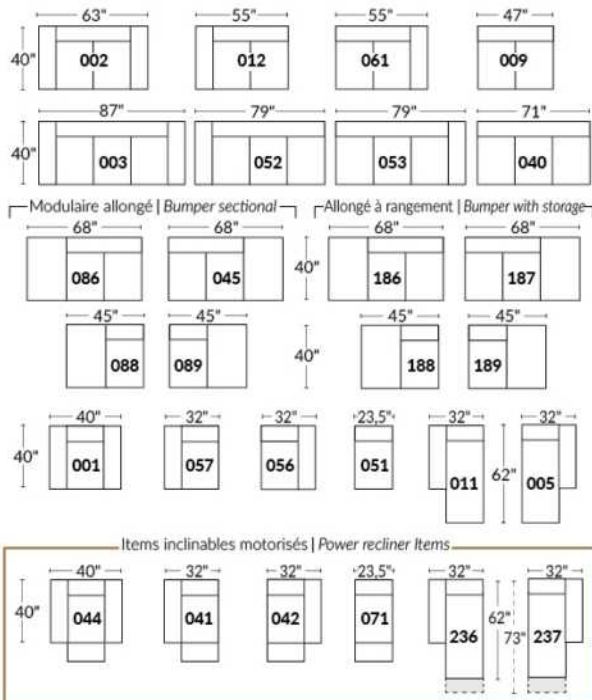

SIÈGE 23" DE LARGE | 23" SEAT WIDTH