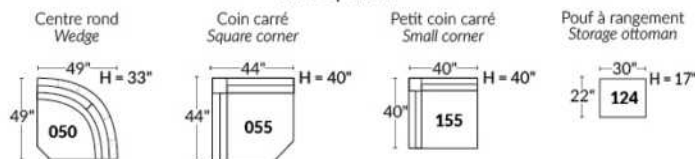

Autres | Others