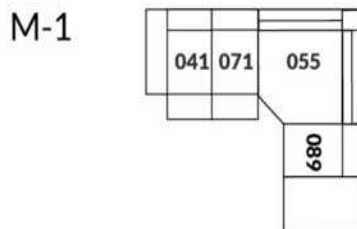

30" Seat Width | Siège 30" de large

Home Theatre CONFIGURATIONS Cinéma maison

23" Seat Width | Siège 23" de large

Home Theatre CONFIGURATIONS Cinéma maison

OPTIMA Collection

Jaymar 

Proudly designed and made in Canada