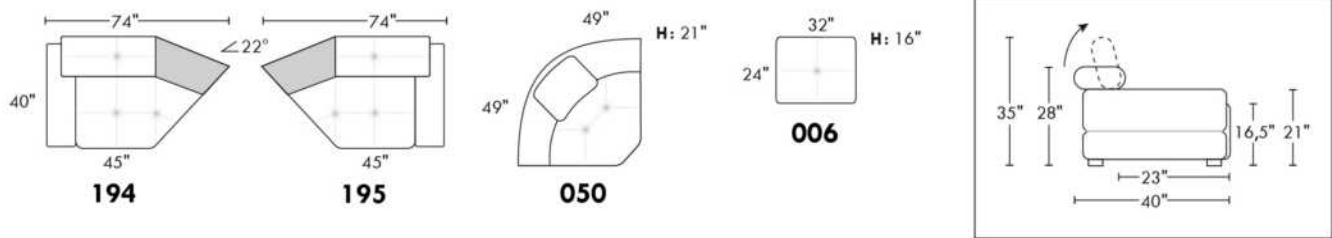

PARIS

Hauteur complète 28"/35" | Hauteur de siège 16½" | Hauteur devant bras 21" | Profondeur d'assise 23"
Total Height 28"/35" | Seat Height 16½" | Arm Height 21" | Seat Depth 23"