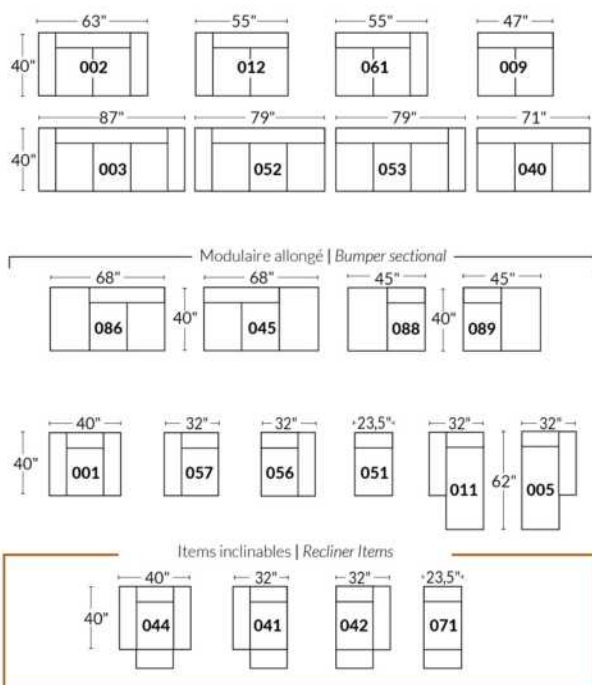

SIÈGE 23" DE LARGE | 23" SEAT WIDTH