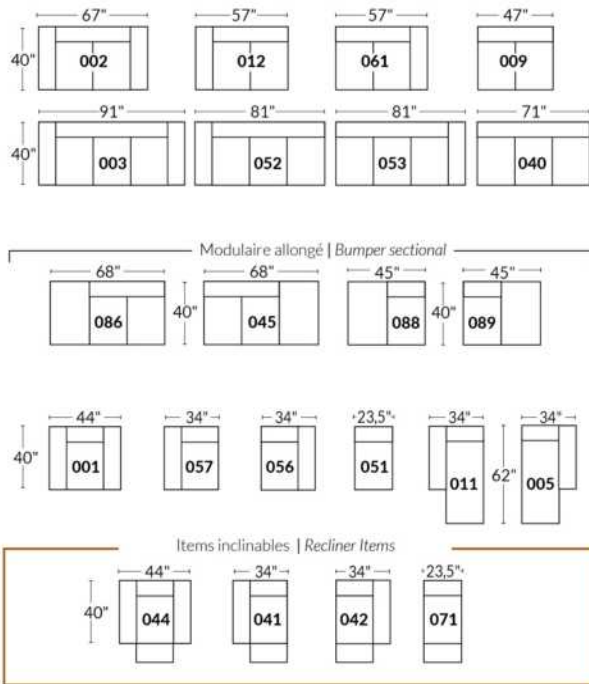

SIÈGE 23" DE LARGE | 23" SEAT WIDTH