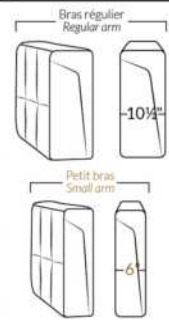

BRAS | ARMS

Option de bras:
Bras Régulier Large 10,5" ou Petit bras 6"

Arm option
Regular arm Large 10,5" or Small arm 6"

Contrôle de l'inclinaison situé à l'intérieur du bras
Recliner control located on the inside of the arm.

Option d'accessoires disponible sur le bras régulier seulement
Accessories option, available on Regular arms ONLY.