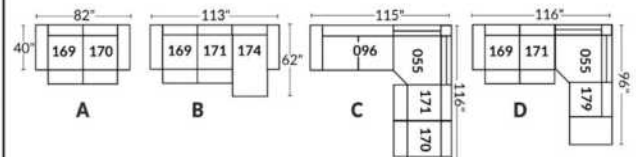

EXEMPLE 30" EXAMPLE