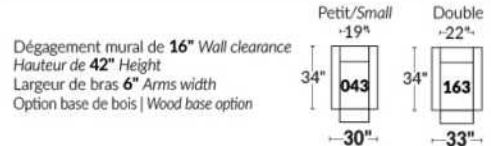

FAUTEUIL BERÇANT PIVOTANT INCLINABLE SWIVEL ROCKING MOTION CHAIR