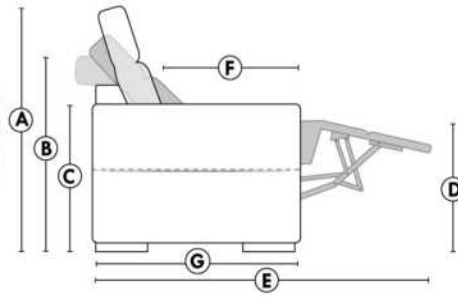

SPECIFICATIONS

BRAS | ARMS

DALLAS

OPTIMA
Collection

Jaymar

Conçu et fabriqué fièrement au Canada
Proudly designed and made in Canada

Our product is hand-made and minor variations can occur.

- ☐ Appui-tête levé Headrest up
- ☐ Appui-tête baissé Headrest down
- ☐ Complètement incliné Fully reclined

- **A** Hauteur complète 40" Total Height
- **B** Hauteur appui-tête baissé 33" Height headrest down
- **C** Hauteur du bras 24" Arm Height
- **D** Hauteur du siège 19,5" Seat height
- **E** Profondeur inclinée 65" Depth fully reclined
- **F** Profondeur d'assise 20" ou/ou 22" Seat depth
- **G** Profondeur appui-tête monté 37,5" Depth with headrest up

Option de bras:
Bras Régulier Large 9,5" ou Petit bras 6,25"
Arm option
Regular arm Large 9,5" or Small arm 6,25"

Contrôle de l'inclinaison situé à l'intérieur du bras
Recliner control located on the inside of the arm.

Option d'accessoires disponible sur le bras régulier seulement
Accessories option, available on Regular arms ONLY.

FAUTEUIL BERÇANT PIVOTANT INCLINABLE SWIVEL ROCKING MOTION CHAIR

SIÈGE 23" DE LARGE | 23" SEAT WIDTH

SIÈGE 30" DE LARGE | 30" SEAT WIDTH

Autres | Others

EXEMPLE 23" EXAMPLE

EXEMPLE 30" EXAMPLE