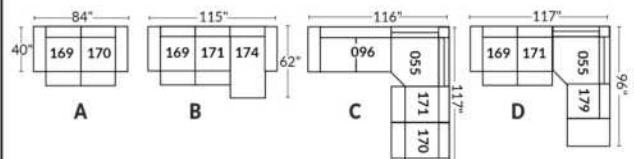

EXEMPLE 30" EXAMPLE