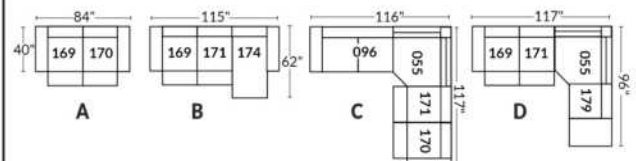

EXEMPLE 30" EXAMPLE