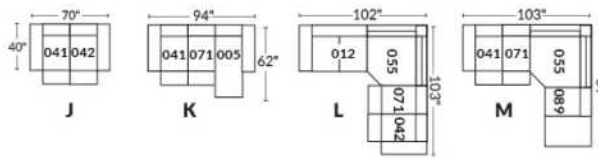

EXEMPLE 23" EXAMPLE