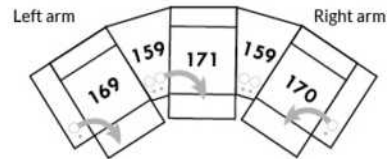

EXAMPLE A:

041-169: Controller and cup holder on the left arm

071-171: hidden touch sensor buttons on side of seat

042-170: Controller and cup holder on right arm

EXAMPLE B:

071-171: These two items can be connected to a smart cup holder which will control the recliner. You must then use one of these items: 138,159, 160 and 190