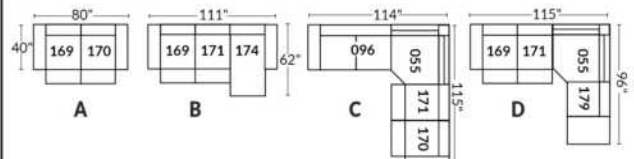

EXEMPLE 30" EXAMPLE