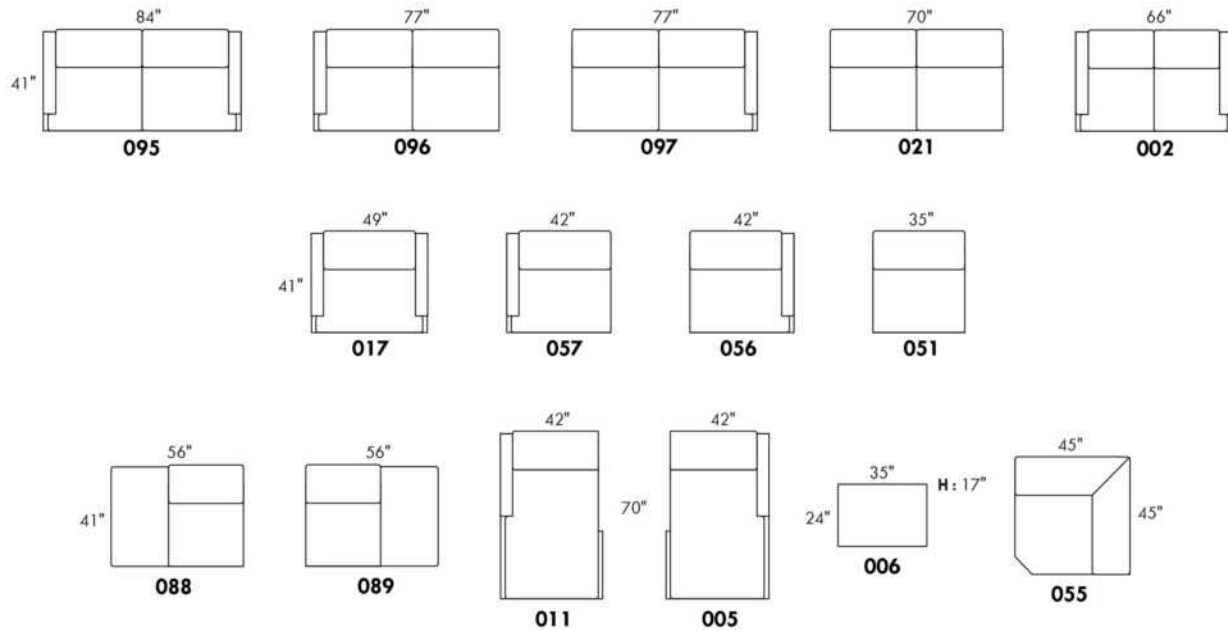

WINSLOW

Hauteur complète 34" | Hauteur de siège 18" | Hauteur devant bras 22½" | Profondeur d'assise 24"
Total Height 34" | Seat Height 18" | Arm Height 22½" | Seat Depth 24"