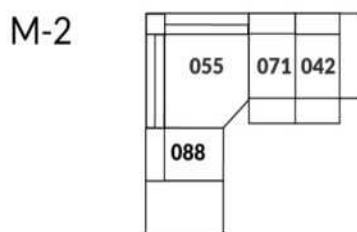

30" Seat Width | Siège 30" de large

Home Theatre CONFIGURATIONS Cinéma maison

23" Seat Width | Siège 23" de large

Home Theatre CONFIGURATIONS Cinéma maison

OPTIMA Collection

Jaymar 

Proudly designed and made in Canada