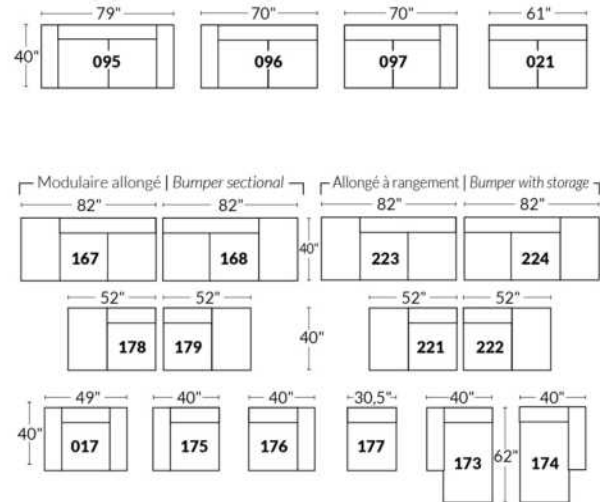

SIÈGE 30" DE LARGE | 30" SEAT WIDTH