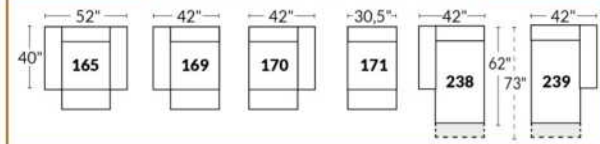

Items inclinables motorisés | Power recliner Items