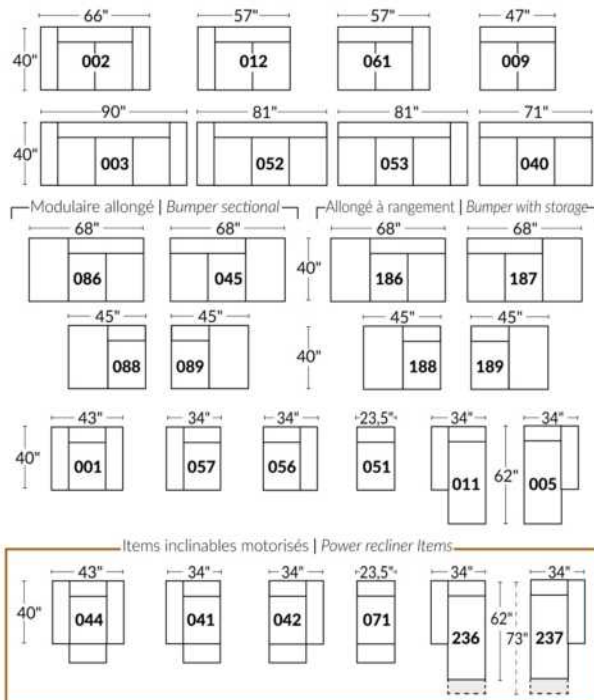

SIÈGE 23" DE LARGE | 23" SEAT WIDTH