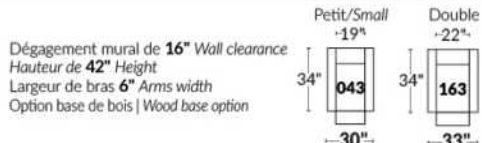

FAUTEUIL BERÇANT PIVOTANT INCLINABLE SWIVEL ROCKING MOTION CHAIR