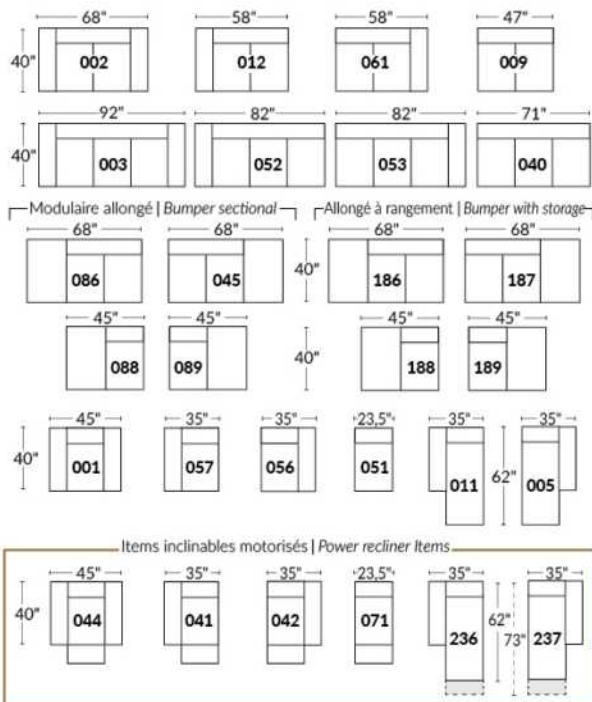

SIÈGE 23" DE LARGE | 23" SEAT WIDTH