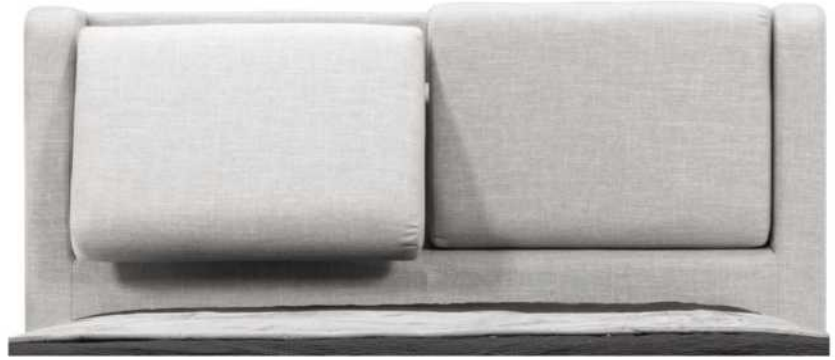

ZEN

Tête de lit sans oreilles | Headboard without wings

400 King - 401 Queen

Pour les dimensions des bases; Voir la liste de prix 99900
For the dimensions of the bed bases; See Price list 99900

4" Base contour LARGE | WIDE contour Base

DIMENSIONS

Lit grandeur complète
Complete bed size

Base: 12" Haut | Height

L x P/D x H

87" x 95" x 47"

69" x 95" x 47"

K
Q