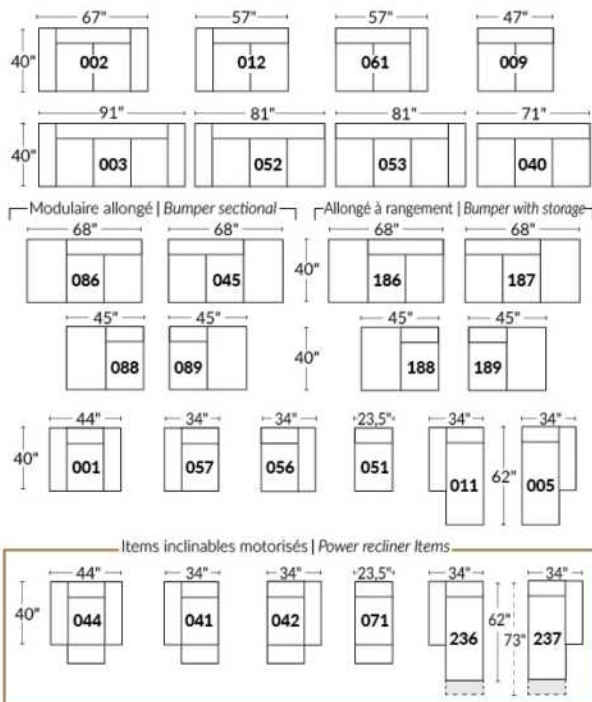

SIÈGE 23" DE LARGE | 23" SEAT WIDTH