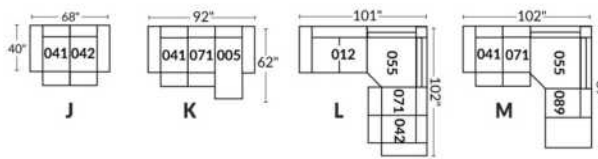

EXEMPLE 23" EXAMPLE