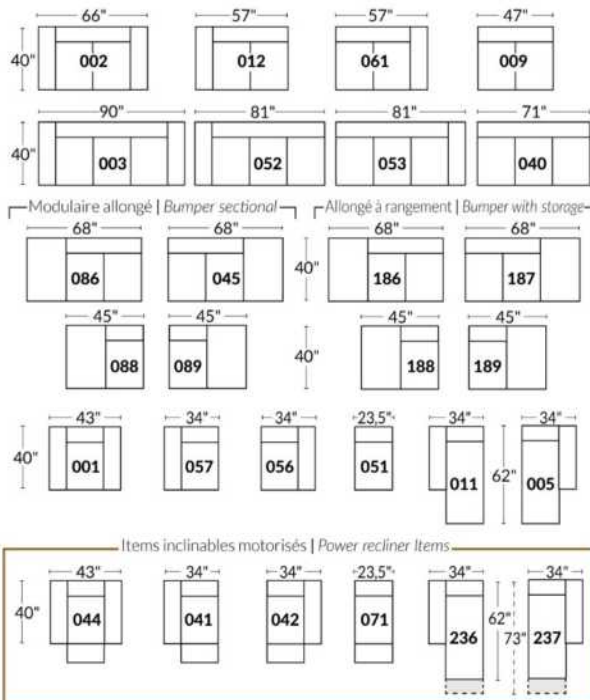

SIÈGE 23" DE LARGE | 23" SEAT WIDTH