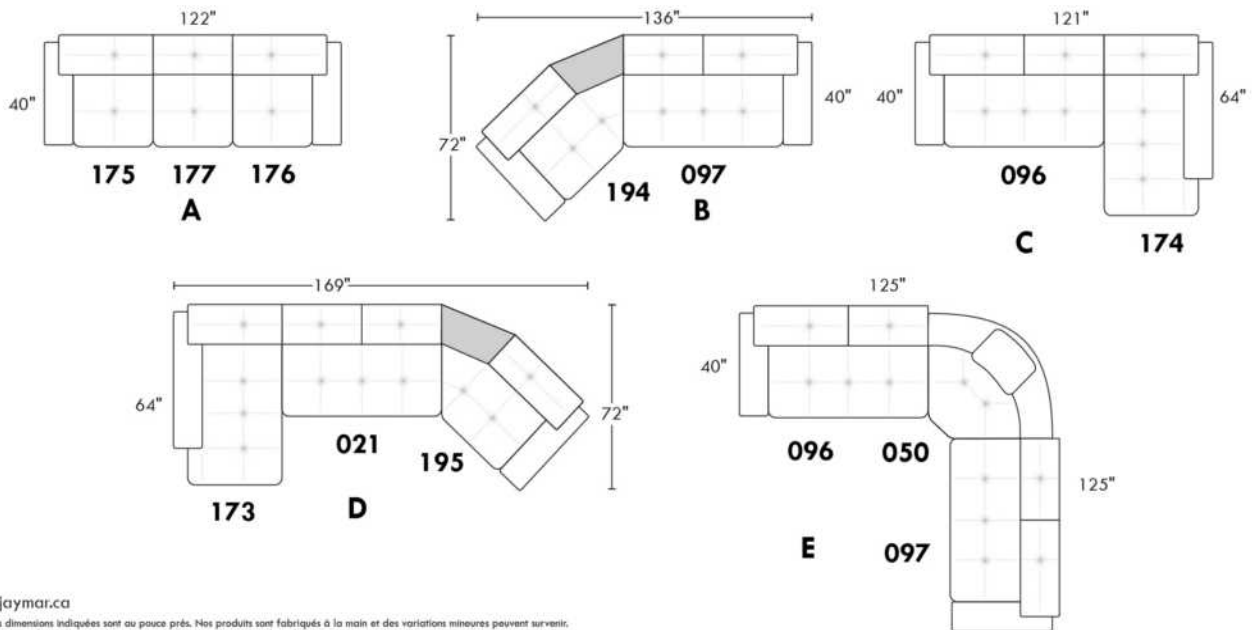

CONFIGURATIONS