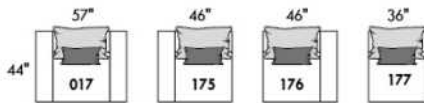

FASHION II

COUSSINS CARRÉS - DOS APPARENT
SQUARE CUSHIONS - VISBLE BACK

833 26 x 7 x 19
834 16 x 6 x 16