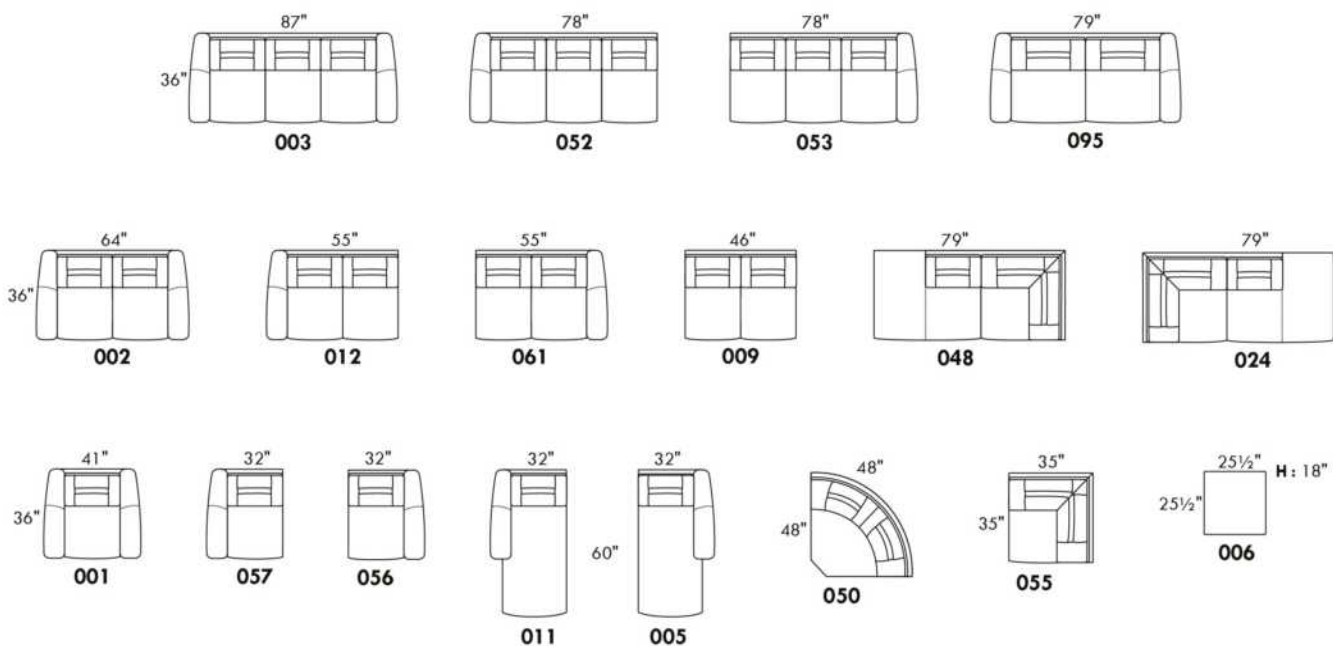

LIMBO

Hauteur complète 34" | Hauteur de siège 18" | Profondeur d'assise 21"
Total Height 34" | Seat Height 18" | Seat Depth 21"