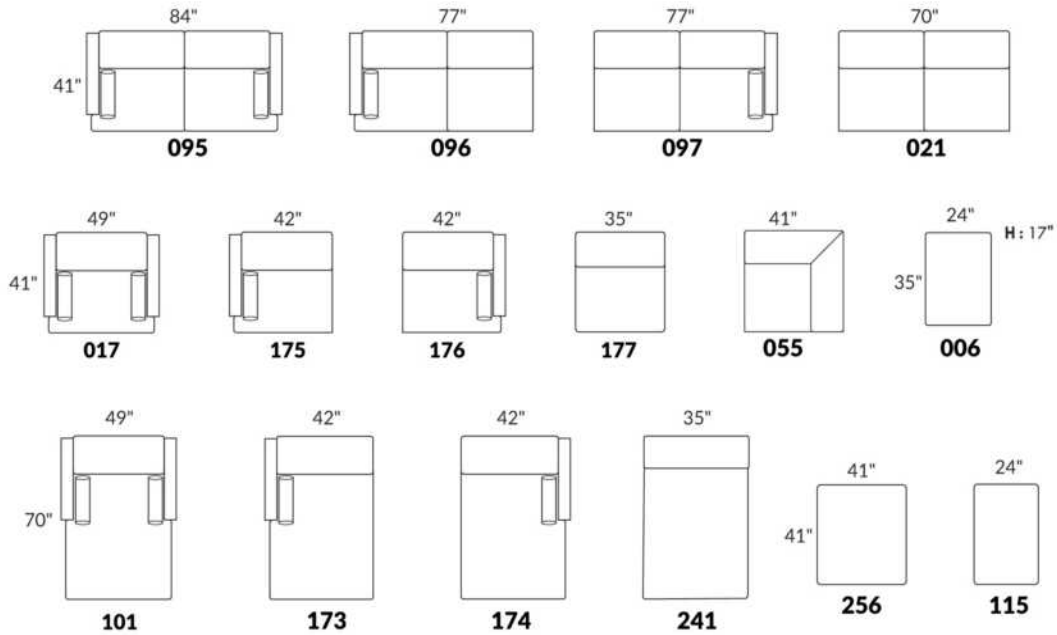

CALIFORNIA

Hauteur complète 34" | Hauteur de siège 18" | Hauteur devant bras 22½" | Profondeur d'assise 24"
Total Height 34" | Seat Height 18" | Arm Height 22½" | Seat Depth 24"