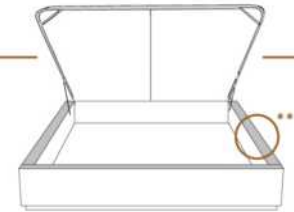

Avec rangement | With Storage
**1" plus large | **1" wider
K 530 - Q 531