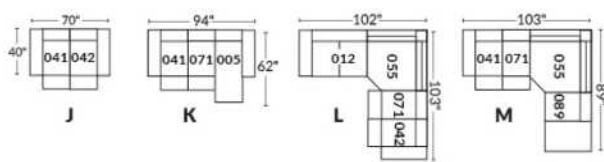

EXEMPLE 23" EXAMPLE