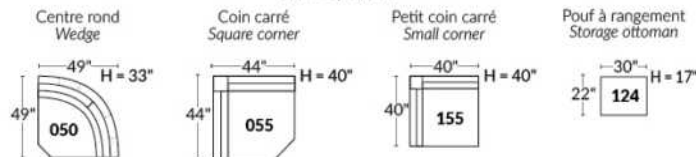

Autres | Others