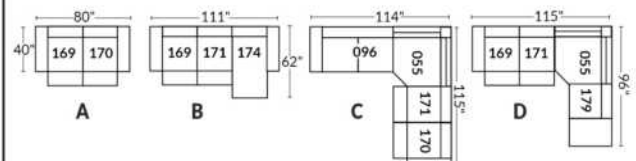

EXEMPLE 30" EXAMPLE