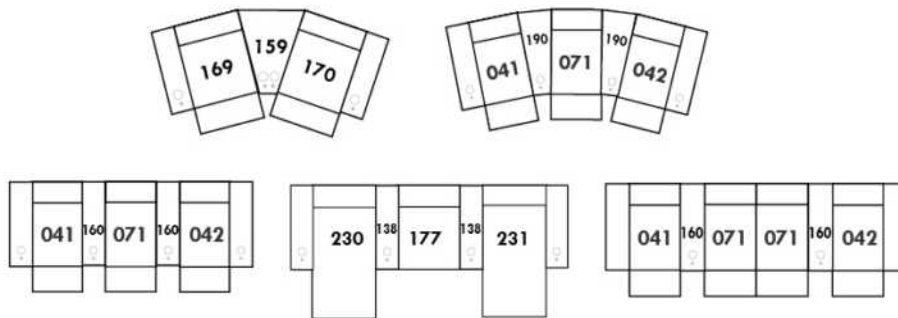

Each storage item has 2 USB ports and one electrical outlet inside the storage.

SUGGESTED CONFIGURATIONS

MONACO

Features: Manual adjustable headrest with all items (2 on square corner). Stitching: Small thread in fabric & large flat thread in leather. Memory foam in arms & seat cushions.