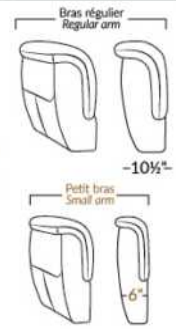

BRAS | ARMS

Option de bras:
Bras Régulier Large 10,5" ou Petit bras 6"

Arm option
Regular arm Large 10.5" or Small arm 6"

Contrôle de l'inclinaison situé à l'extérieur du bras
Recliner control located on the outside of the arm.