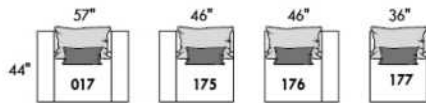

FASHION II

COUSSINS CARRÉS - DOS APPARENT
SQUARE CUSHIONS - VISIBLE BACK

833 26 x 7 x 19
834 16 x 6 x 16