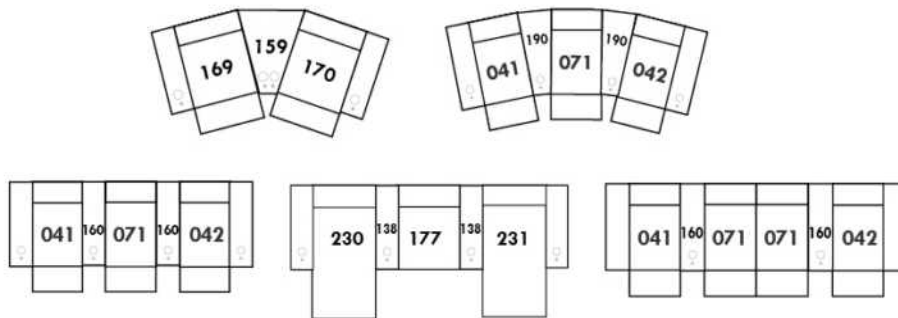

Each storage item has 2 USB ports and one electrical outlet inside the storage.

SUGGESTED CONFIGURATIONS

VANDA

Features: Manual adjustable headrest included with all items (2 with square corner). Headrest STATIONARY on Wedge (050). Stitching: Small "French Stitch" in fabric & in leather. Swivel Rocking Recliner Chairs (items 043 & 163 only): seat cushions with 1" memory foam.