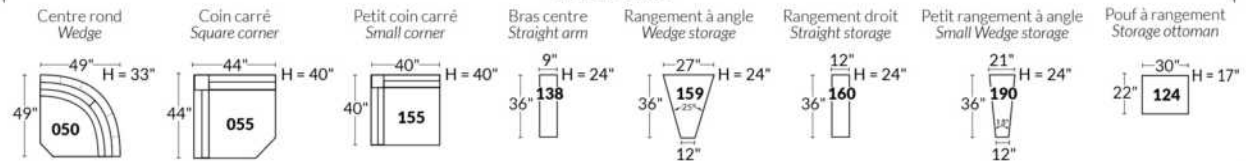

Autres | Others