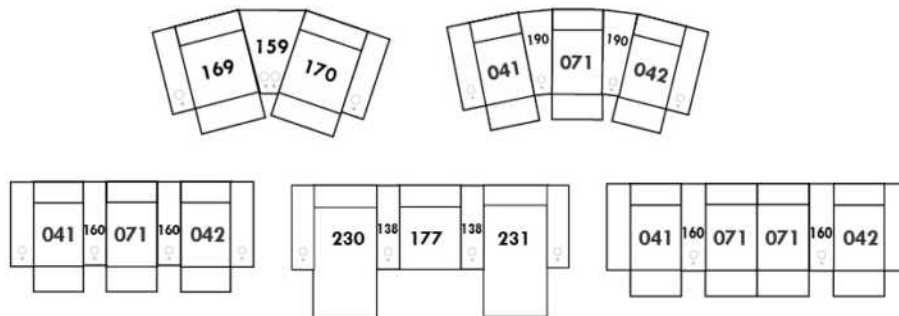

Each storage item has 2 USB ports and one electrical outlet inside the storage.

SUGGESTED CONFIGURATIONS

MELBOURNE

Manual adjustable headrest on all items (2 on square corner & stationary on wedge).

*Wall hugger power recliners with full footrest. *043 & 163 chairs: Wall clearance 16".