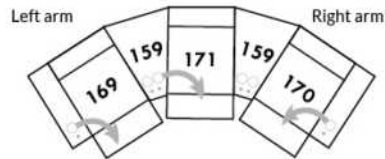

EXAMPLE A:

041-169: Controller and cup holder on the left arm

071-171: hidden touch sensor buttons on side of seat

042-170: Controller and cup holder on right arm

EXAMPLE B:

071-171: These two items can be connected to a smart cup holder which will control the recliner. You must then use one of these items: 138,159, 160 and 190