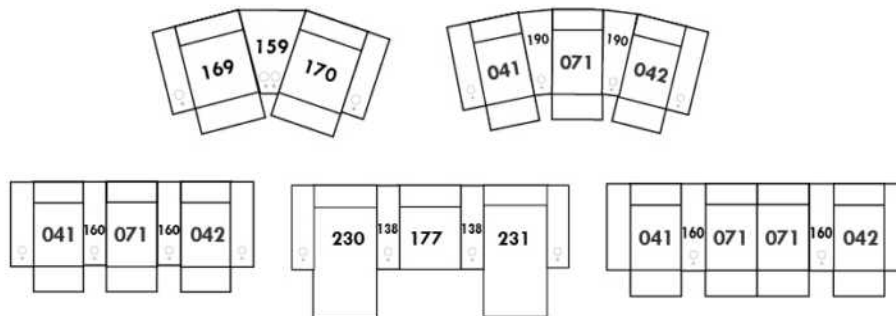

Each storage item has 2 USB ports and one electrical outlet inside the storage.

SUGGESTED CONFIGURATIONS

USA Price List

TOULOUSE

FEATURES: Modern style with tufted headrest & base. Manual headrest adjustable to 1 position.
SPECS: Seat Depth: 23". Arm Height: 21". Seat Height: 16,5".