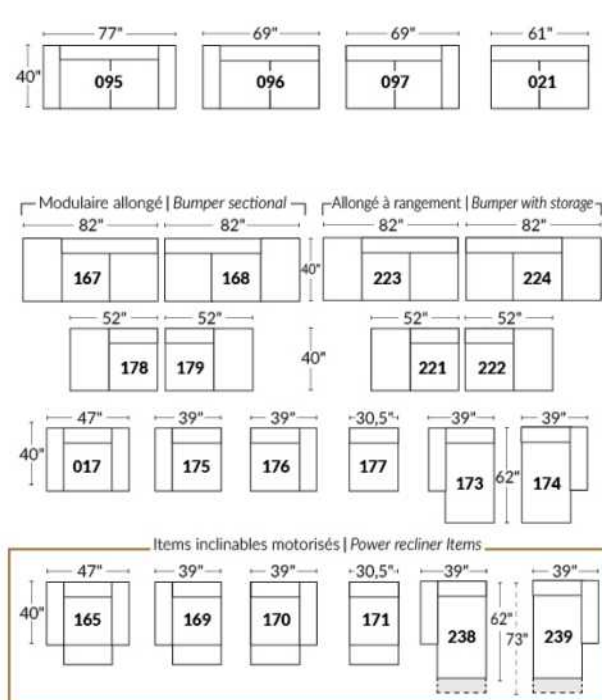

SIÈGE 30" DE LARGE | 30" SEAT WIDTH