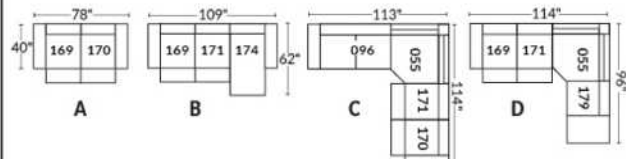

EXEMPLE 30" EXAMPLE