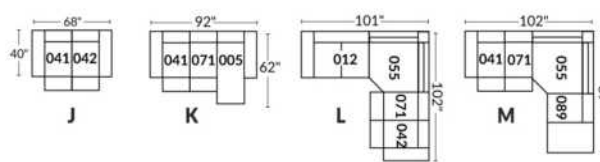

EXEMPLE 23" EXAMPLE