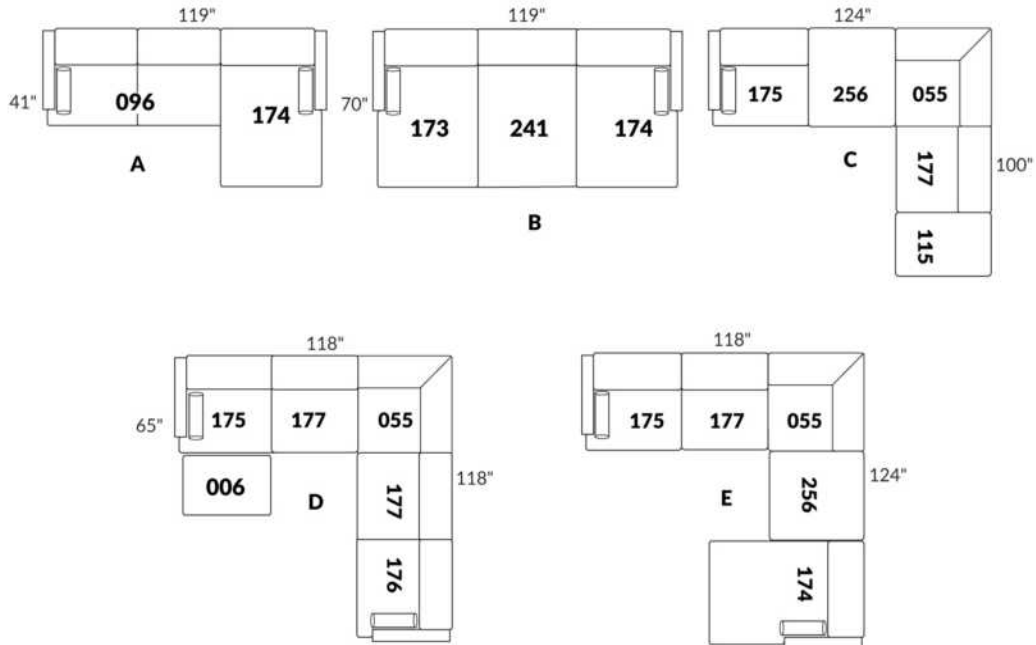

CONFIGURATIONS