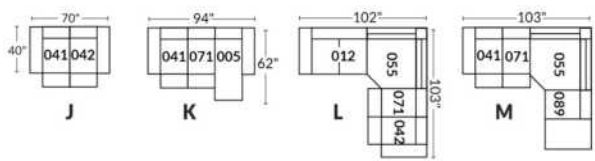

EXEMPLE 23" EXAMPLE