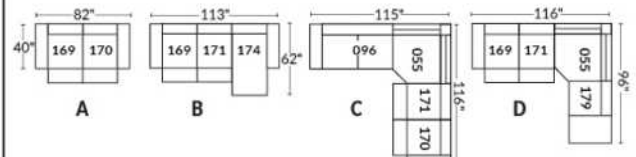

EXEMPLE 30" EXAMPLE