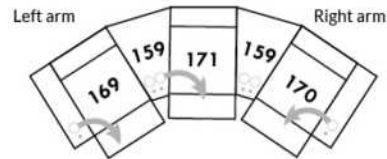

EXAMPLE A:

041-169: Controller and cup holder on the left arm

071-171: hidden touch sensor buttons on side of seat

042-170: Controller and cup holder on right arm

EXAMPLE B:

071-171: These two items can be connected to a smart cup holder which will control the recliner. You must then use one of these items: 138, 159, 160 and 190