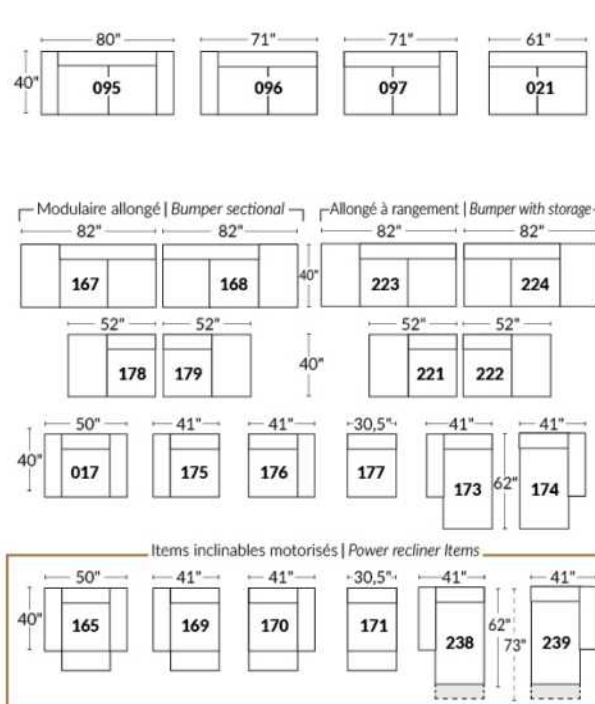

SIÈGE 30" DE LARGE | 30" SEAT WIDTH