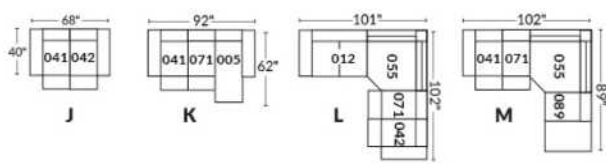

EXEMPLE 23" EXAMPLE