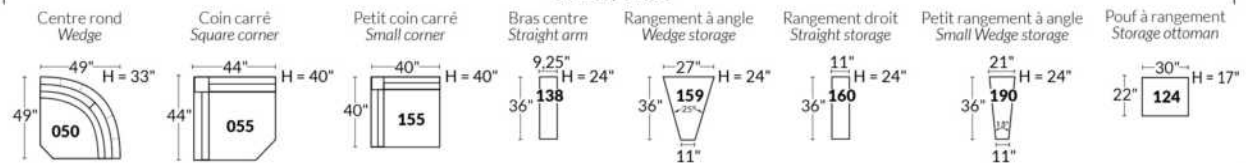

Autres | Others