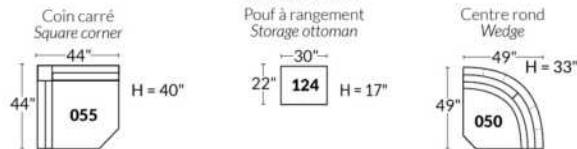

Autres | Others