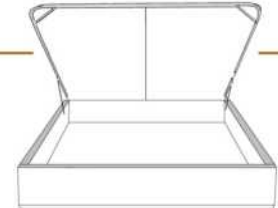

Avec rangement | With Storage
K 430 - Q 431