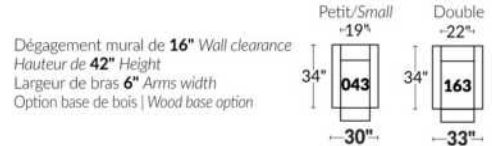

FAUTEUIL BERÇANT PIVOTANT INCLINABLE SWIVEL ROCKING MOTION CHAIR