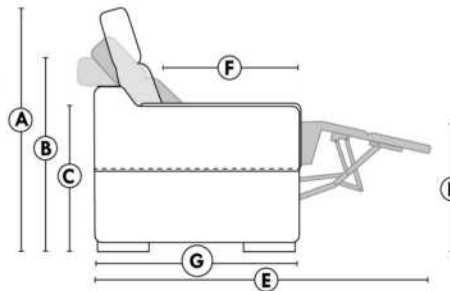

SPECIFICATIONS