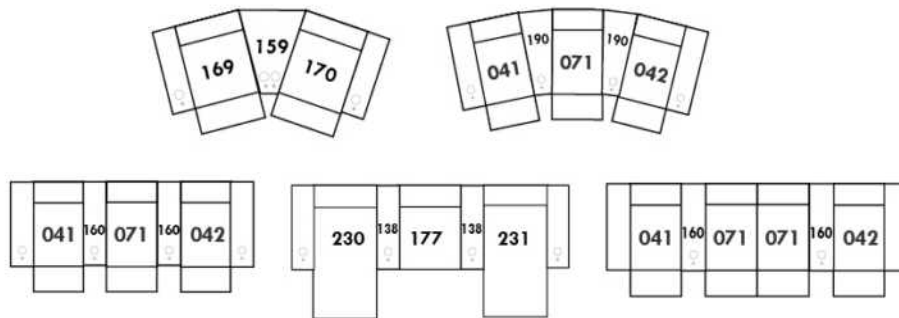

Each storage item has 2 USB ports and one electrical outlet inside the storage.

SUGGESTED CONFIGURATIONS

USA Price List

ANGELINA

Specify wood leg colour LG199.

Comes with one decorative rectangular pillow per arm.