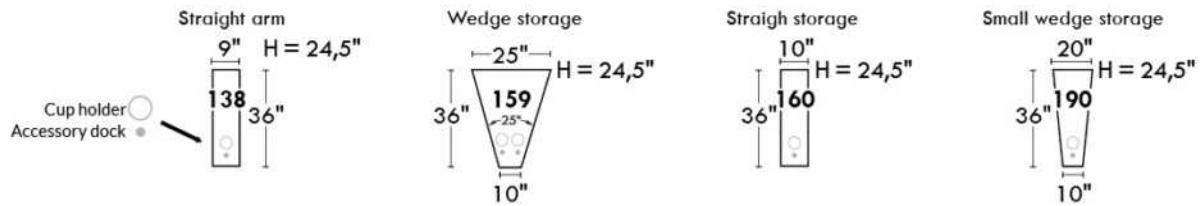

Items 138-159-160-190 and large arm.

Accessory docks and cups are Optional. *Not available on small arms*

Please specify on which arms you want the accessory docks and cup holders.

NB: Item 138-159-160-190 are unfinished on the sides, must be used between 2 seats.

Each storage item has 2 USB ports and one electrical outlet inside the storage.