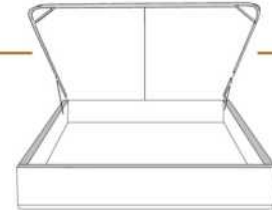

Avec rangement | With Storage
K 430 - Q 431