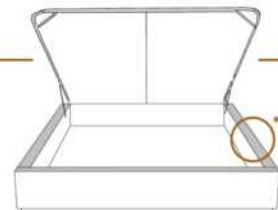

Avec rangement | With Storage
**1" plus large | **1" wider
K 530 - Q 531