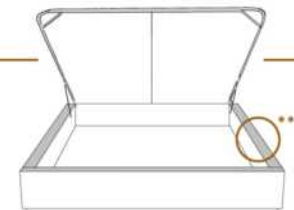

Avec rangement | With Storage
****1" plus large | **1" wider
K 530 - Q 531**