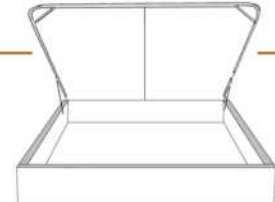

Avec rangement | With Storage
K 430 - Q 431