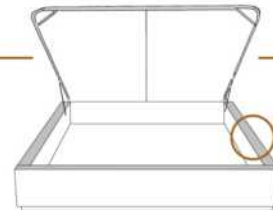

Avec rangement | With Storage
****1" plus large | **1" wider
K 530 - Q 531**