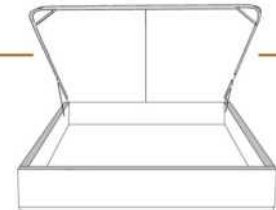

Avec rangement | With Storage
K 430 - Q 431