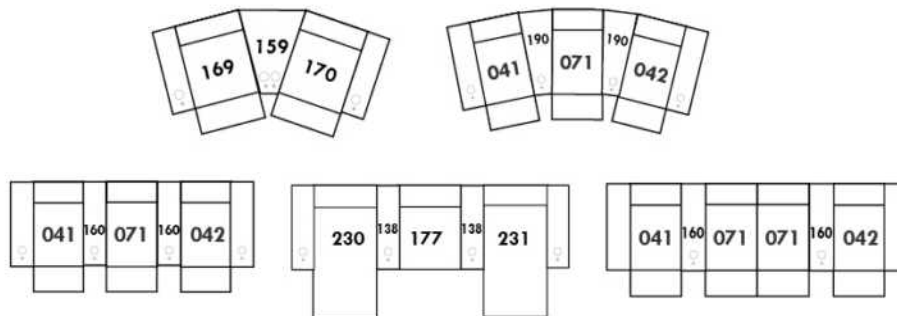

Each storage item has 2 USB ports and one electrical outlet inside the storage.

SUGGESTED CONFIGURATIONS

CDN Price List

PURE

FEATURES: Seat cushions contain feathers. Back cushions reversible.

LEGS: Specify colour of legs LG107.