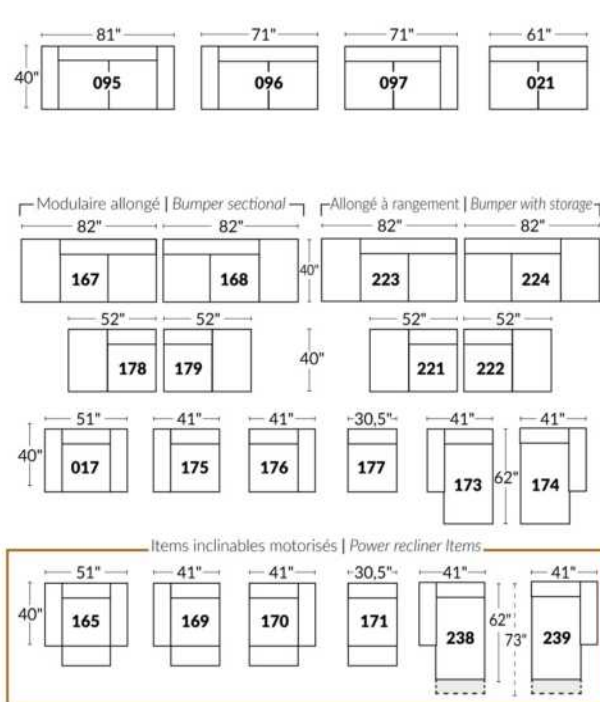

SIÈGE 30" DE LARGE | 30" SEAT WIDTH