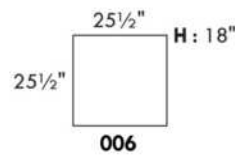

HARRISON

Hauteur complète 36" | Hauteur de siège 19" | Hauteur devant bras 26" | Profondeur d'assise 21"
Total Height 36" | Seat Height 19" | Arm Height 26" | Seat Depth 21"

www.jaymar.ca