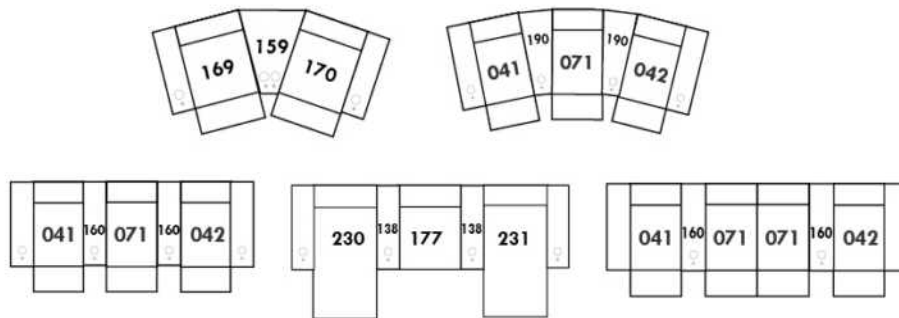

Each storage item has 2 USB ports and one electrical outlet inside the storage.

SUGGESTED CONFIGURATIONS

MONACO

Features: Manual adjustable headrest with all items (2 on square corner). Stitching: Small thread in fabric & large flat thread in leather. Memory foam in arms & seat cushions.