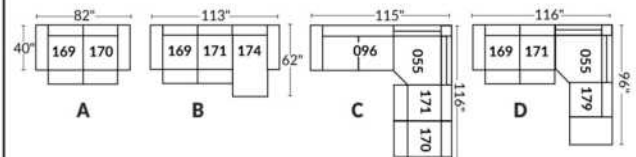

EXEMPLE 30" EXAMPLE