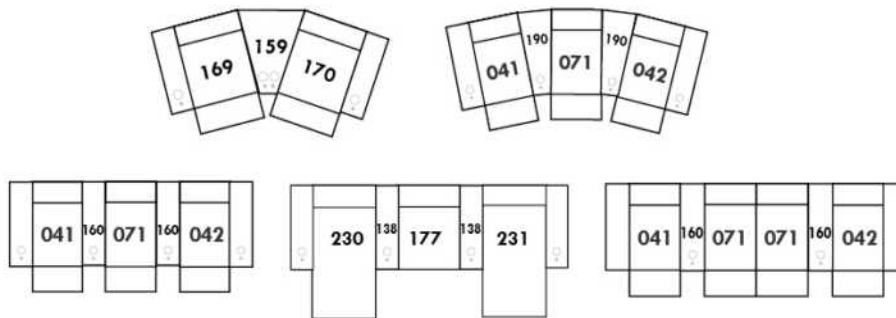

Each storage item has 2 USB ports and one electrical outlet inside the storage.

SUGGESTED CONFIGURATIONS

CDN Price List

BRASILIA

LG52 available metal or wood. If wood specify colour.

COMBO: Cover #2 on back only.