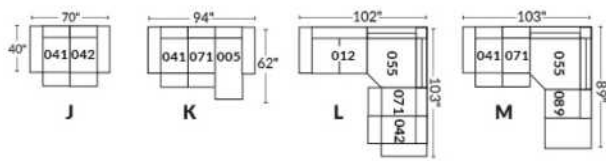

EXEMPLE 23" EXAMPLE