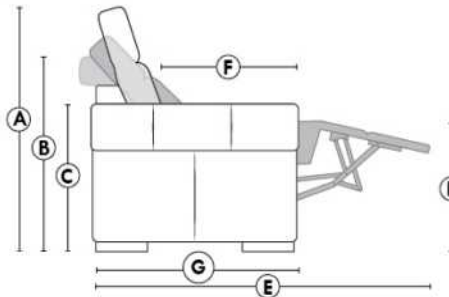

WASHINGTON

OPTIMA
Collection

Jaymar

Conçu et fabriqué fièrement au Canada
Proudly designed and made in Canada

Our product is hand-made and minor variations can occur.

SPECIFICATIONS