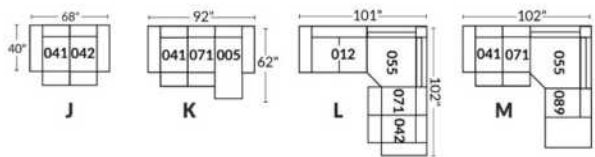

EXEMPLE 23" EXAMPLE