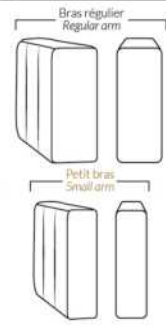

OPTIMA Collection

Conçu et fabriqué fièrement au Canada
Proudly designed and made in Canada

Our product is hand-made and minor variations can occur.

SPECIFICATIONS

- ☐ Appui-tête levé | Headrest up
- ☐ Appui-tête baissé | Headrest down
- ☐ Complètement incliné | Fully reclined

- **A** Hauteur complète 40" Total Height
- **B** Hauteur appui-tête baissé 33" Height headrest down
- **C** Hauteur du bras 24" Arm Height
- **D** Hauteur du siège 19,5" Seat height
- **E** Profondeur inclinée 65" Depth fully reclined
- **F** Profondeur d'assise 20"ou/ou 22" Seat depth
- **G** Profondeur appui-tête monté 37,5" Depth with headrest up

BRAS | ARMS

Option de bras:
Bras Régulier Large ou Petit bras

Arm option
Regular arm Large or Small arm

Option d'accessoires disponible sur
certain bras régulier seulement

Accessories option, available on certain
Regular arms ONLY.

FAUTEUIL BERÇANT PIVOTANT INCLINABLE SWIVEL ROCKING MOTION CHAIR

Dégagement mural de 16" Wall clearance
Hauteur de 42" Height
Largeur de bras 6" Arms width
Option base de bois | Wood base option

SIÈGE 23" DE LARGE | 23" SEAT WIDTH

SIÈGE 30" DE LARGE | 30" SEAT WIDTH

Autres | Others