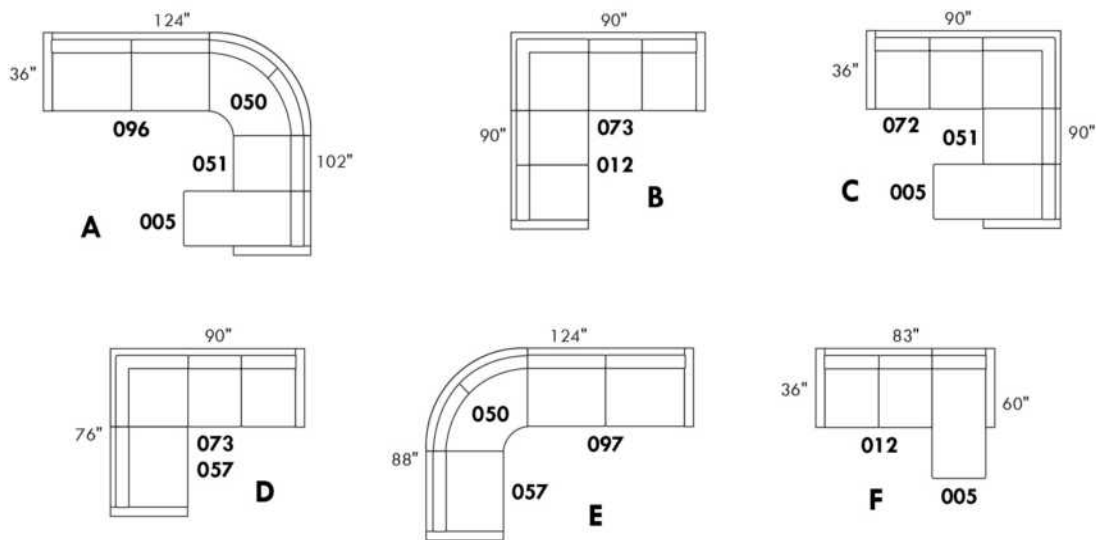

CONFIGURATIONS