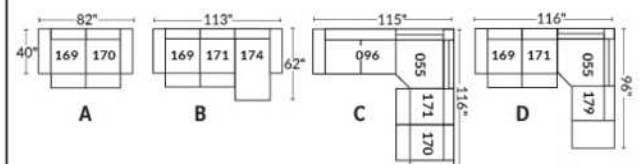

EXEMPLE 30" EXAMPLE