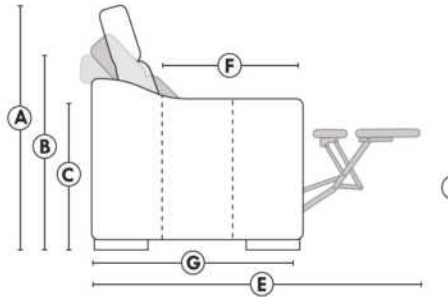

VANDA

PARALLELE
Collection 33

Jaymar

Conçu et fabriqué fièrement au Canada
Proudly designed and made in Canada

Our product is hand-made and minor variations can occur.

SPECIFICATIONS