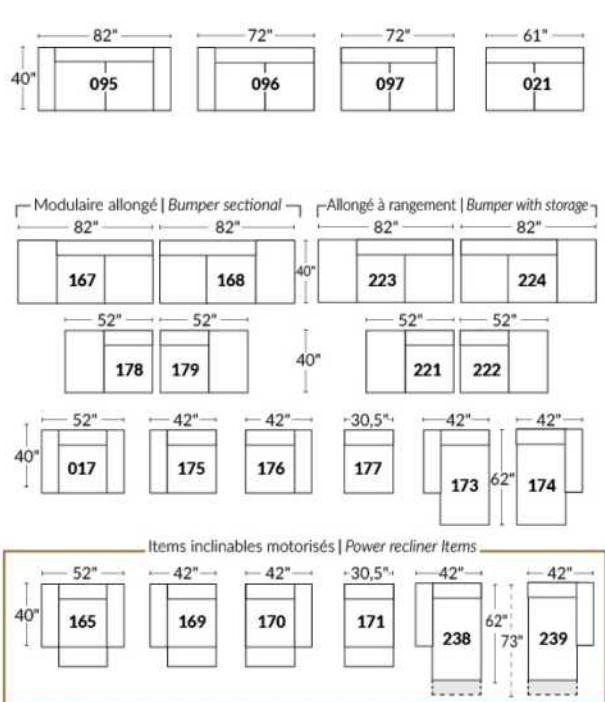

SIÈGE 30" DE LARGE | 30" SEAT WIDTH