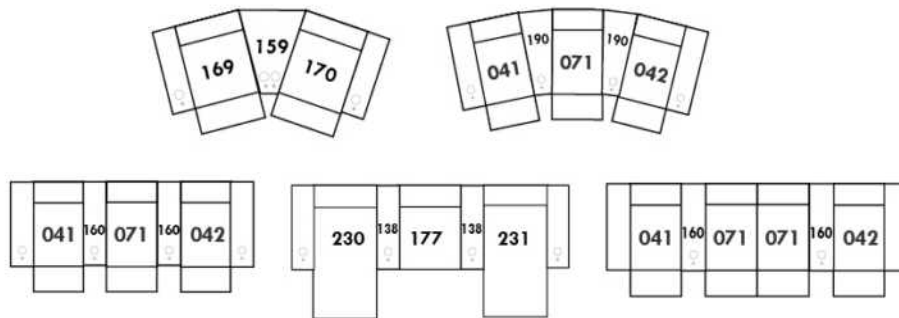

Each storage item has 2 USB ports and one electrical outlet inside the storage.

SUGGESTED CONFIGURATIONS

CDN Price List

TOULOUSE

FEATURES: Modern style with tufted headrest & base. Manual headrest adjustable to 1 position.
SPECS: Seat Depth: 23". Arm Height: 21". Seat Height: 16,5".