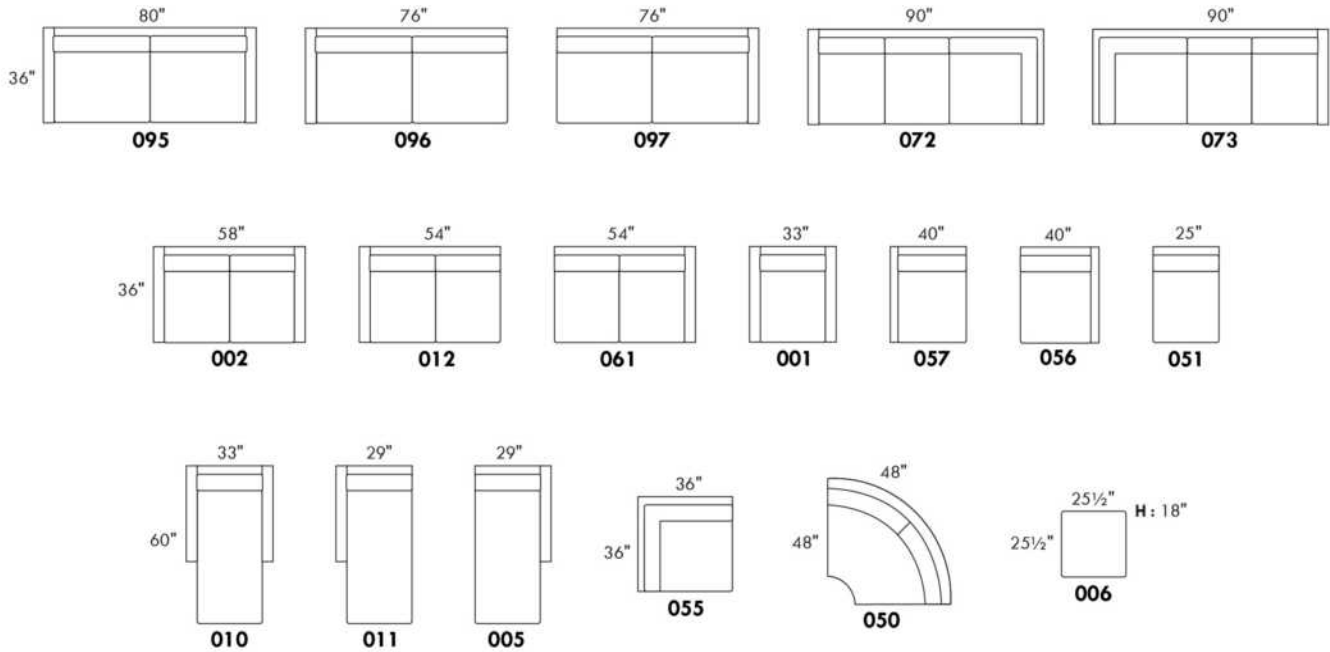

Hauteur complète 35" | Hauteur de siège 19" | Hauteur devant bras 24" | Profondeur d'assise 21"
Total Height 35" | Seat Height 19" | Arm Height 24" | Seat Depth 21"