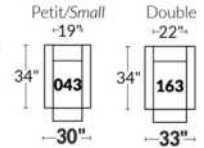

FAUTEUIL BERÇANT PIVOTANT INCLINABLE SWIVEL ROCKING MOTION CHAIR

Dégagement mural de 16" Wall clearance
Hauteur de 42" Height
Largeur de bras 6" Arms width
Option base de bois | Wood base option