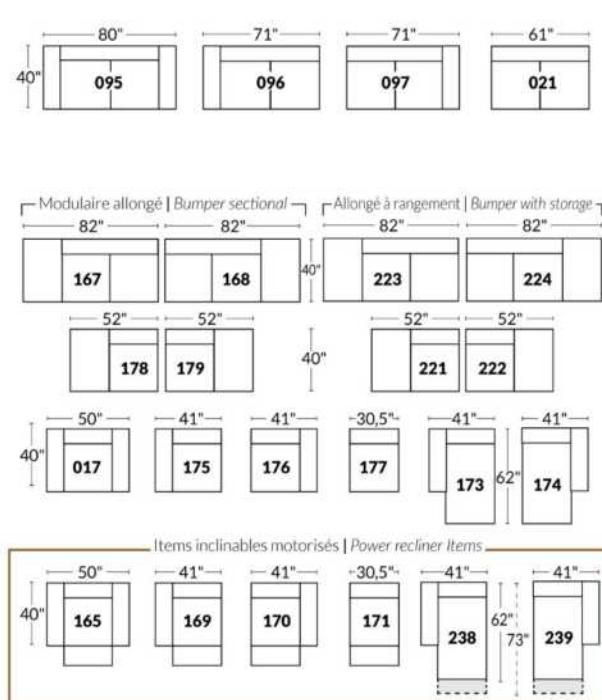

SIÈGE 30" DE LARGE | 30" SEAT WIDTH