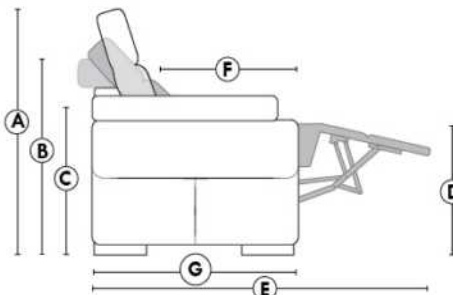

SPECIFICATIONS