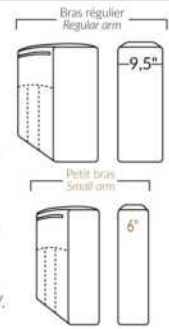

BRAS | ARMS

Option de bras:
Bras Régulier Large 9,5" ou Petit bras 6"

Arm option
Regular arm Large 9,5" or Small arm 6"

Contrôle de l'inclinaison situé à l'intérieur du bras
Recliner control located on the inside of the arm.

Option d'accessoires disponible sur le bras régulier seulement
Accessories option, available on Regular arms ONLY.