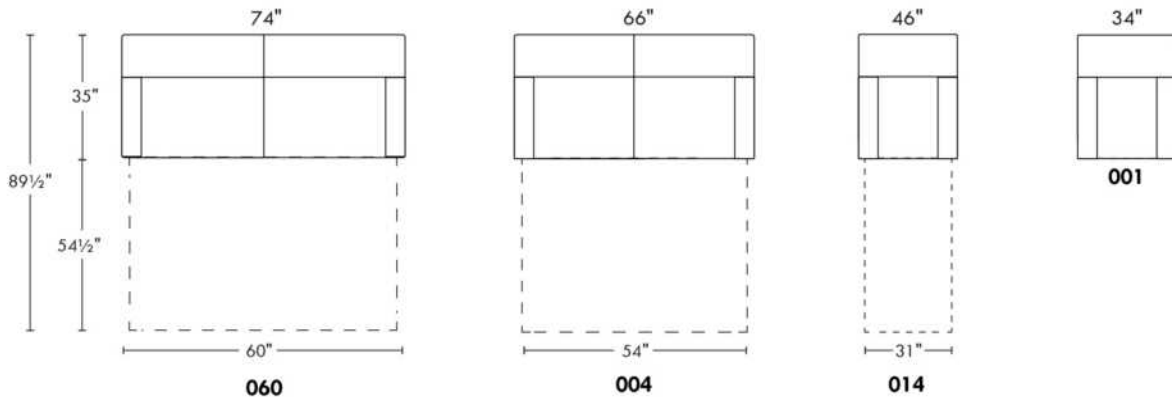

Hauteur complète 35" | Hauteur de siège 18" | Hauteur devant bras 25½" | Profondeur d'assise 21"
 Total Height 35" | Seat Height 18" | Arm Height 25½" | Seat Depth 21"

GLAMOUR

FEATURES:

- The fashion collection offers unparalleled comfort. Each module is filled with a 100% Canadian feather mix.
- The envelopes are compartmentalized in 100% cotton casings to equally maintain the feathers in the cushions while minimizing feather leaks.
- All furniture pieces are finished on the sides and can be arranged as a sectional or as standalone pieces.
- Each item has a discreet fastening system that can be turned under the furniture.