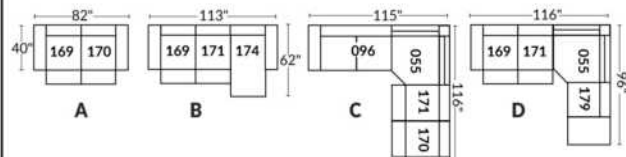

EXEMPLE 30" EXAMPLE