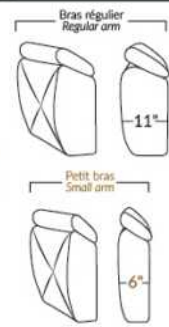

BRAS | ARMS

Option de bras:
Bras Régulier Large 11" ou Petit bras 6"

Arm option
Regular arm Large 11" or Small arm 6"

Contrôle de l'inclinaison situé à l'extérieur du bras
Recliner control located on the outside of the arm.