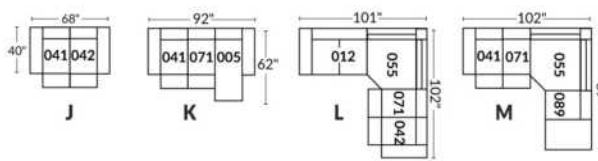

EXEMPLE 23" EXAMPLE