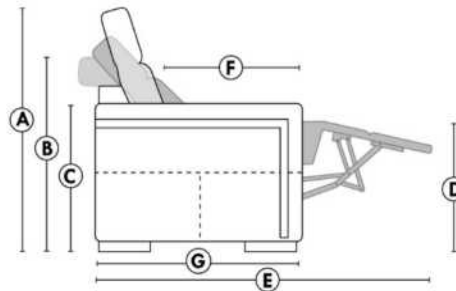

SPECIFICATIONS