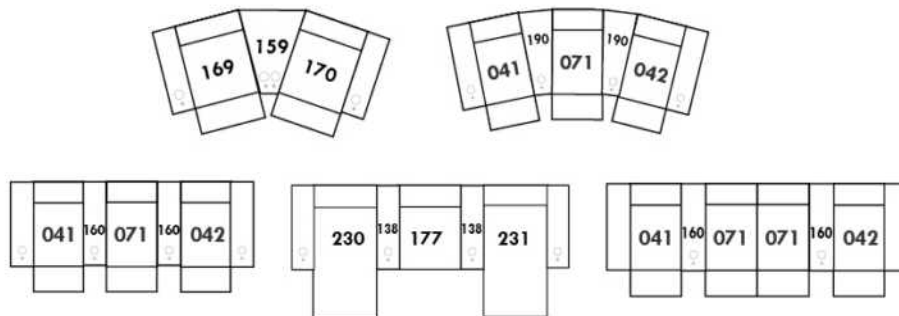

Each storage item has 2 USB ports and one electrical outlet inside the storage.

SUGGESTED CONFIGURATIONS

CDN Price List

ANGELINA

Specify wood leg colour LG199.

Comes with one decorative rectangular pillow per arm.