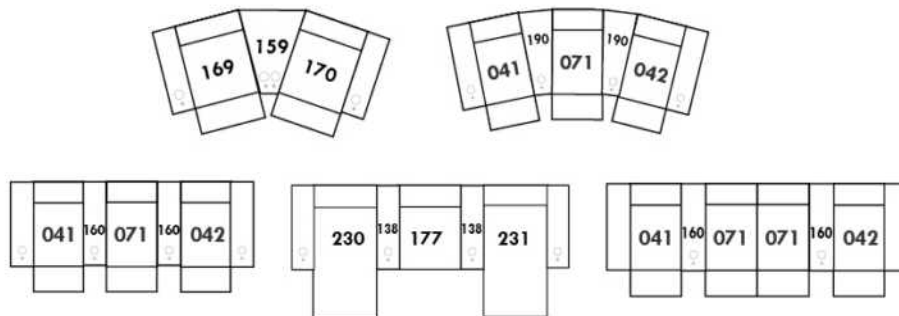

Each storage item has 2 USB ports and one electrical outlet inside the storage.

SUGGESTED CONFIGURATIONS

CDN Price List

SHIRAZ

LEG: Specify colour of legs LG87 or LG96. Also available metal leg LG88.

COMBO: Cover #2 on back cushions only.