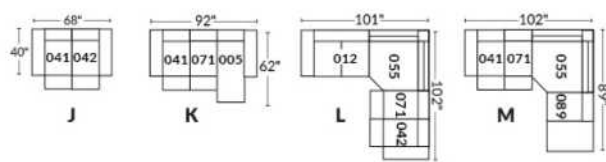

EXEMPLE 23" EXAMPLE