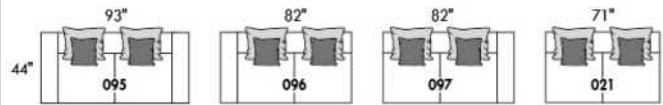

FASHION COLLECTION

FASHION I

COUSSINS PLEINE LARGEUR
FULL BACK CUSHIONS

831 34 x 7 x 19
832 24 x 6 x 10

FASHION II

COUSSINS CARRÉS - DOS APPARENT
SQUARE CUSHIONS - VISIBLE BACK

833 26 x 7 x 19
834 16 x 6 x 16