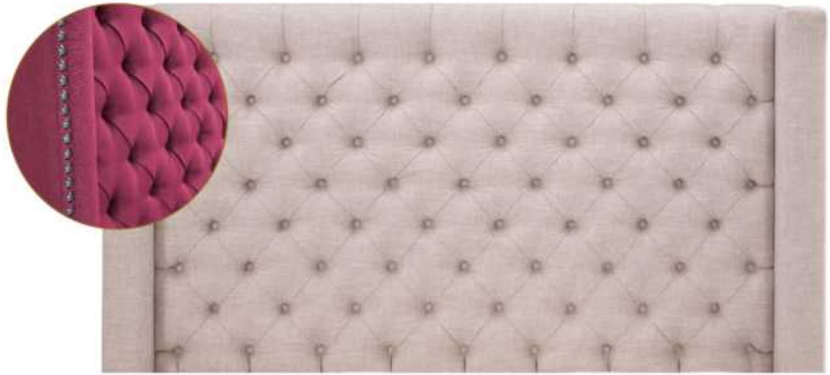

NEIGE

Tête de lit avec oreilles | Headboard with wings

400 King - 401 Queen - 402 Double - 403 Simple | Single

Pour les dimensions des bases; Voir la liste de prix 99905
For the dimensions of the bed bases; See Price list 99905

Option de clous | Nail options

Silver - Copper - Brass
1/2" diamètre

4" Base contour LARGE | WIDE contour Base

DIMENSIONS

Lit grandeur complète
Complete bed size

Base: 12" Haut | Height

L x P/D x H

K
Q
D
S

87" x 90" x 56"
69" x 90" x 56"
64" x 86" x 56"
49" x 86" x 56"

* Avec pattes | * With Legs
K 410 - Q 411 - D 412 - S 413

Anti-poussière | No Dust
K 420 - Q 421 - D 422 - S 423