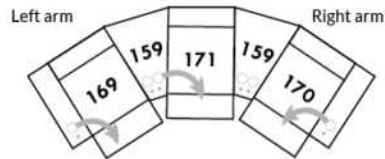

#### EXAMPLE B:

071-171: These two items can be connected to a smart cup holder which will control the recliner. You must then use one of these items: 138,159, 160 and 190