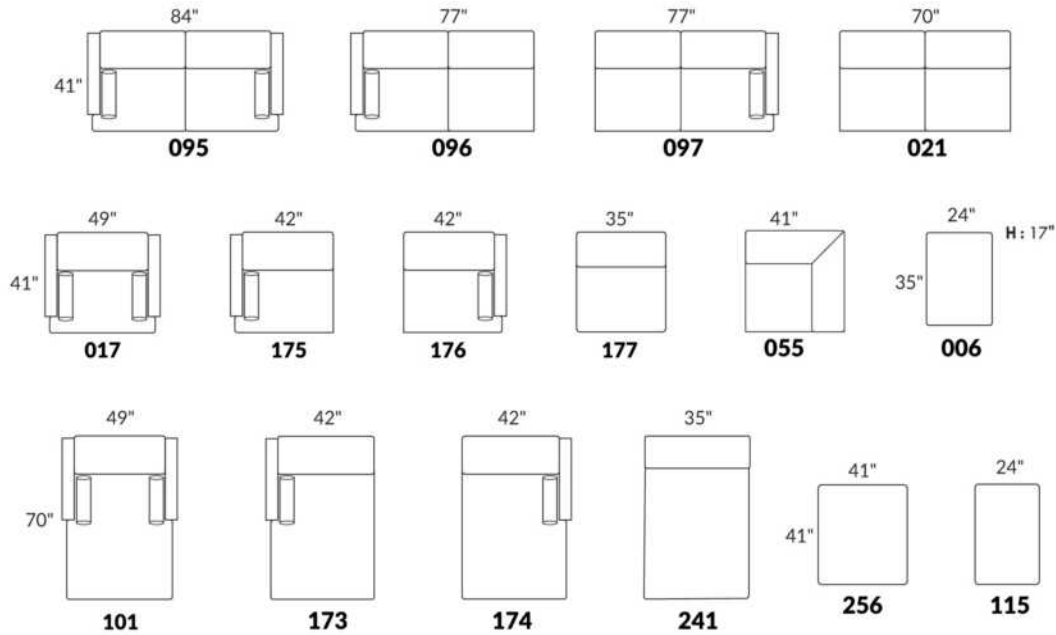

CALIFORNIA

Hauteur complète 34" | Hauteur de siège 18" | Hauteur devant bras 22½" | Profondeur d'assise 24"
Total Height 34" | Seat Height 18" | Arm Height 22½" | Seat Depth 24"