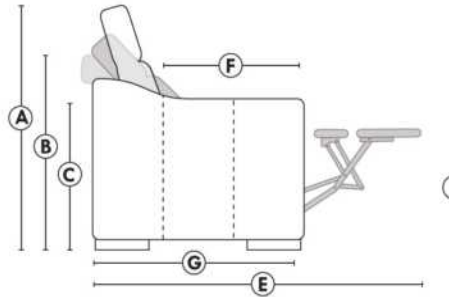

VANDA

PARALLELE
Collection 33

Jaymar

Conçu et fabriqué fièrement au Canada
Proudly designed and made in Canada

Our product is hand-made and minor variations can occur.

SPECIFICATIONS