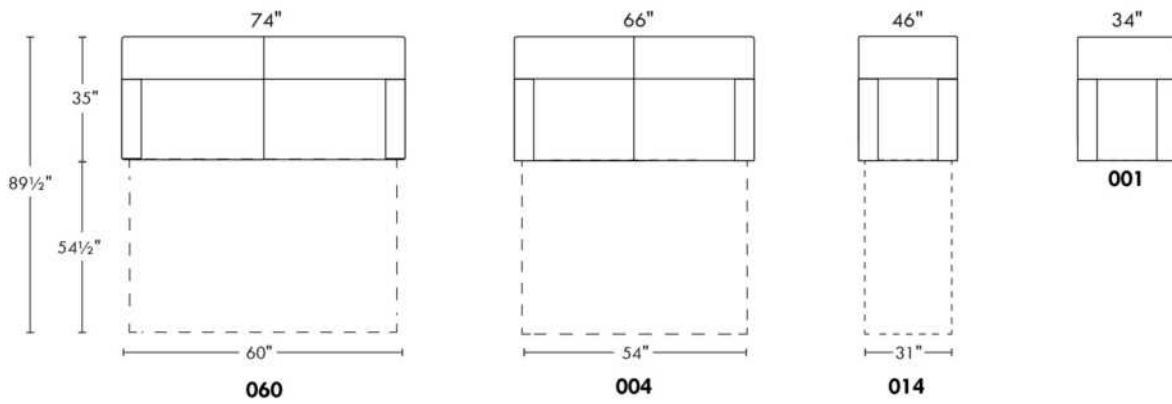

Hauteur complète 35" | Hauteur de siège 18" | Hauteur devant bras 25½" | Profondeur d'assise 21"
Total Height 35" | Seat Height 18" | Arm Height 25½" | Seat Depth 21"