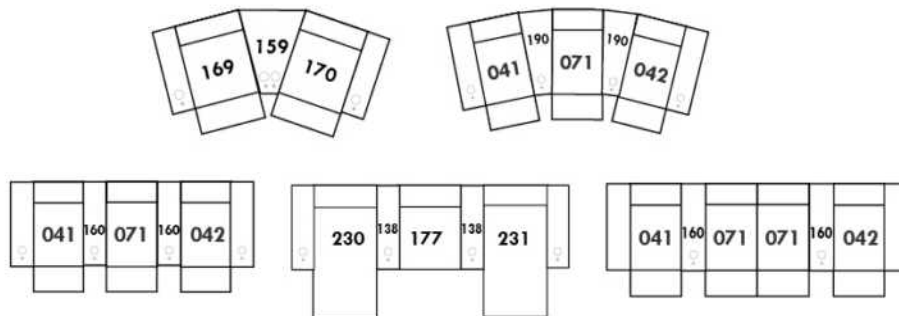

## MELBOURNE

Manual adjustable headrest on all items (2 on square corner & stationary on wedge).

\*Wall hugger power recliners with full footrest. \*043 & 163 chairs: Wall clearance 16".

Power recliner lounge chair with power headrest in option. Wall clearance 8" & front 5".