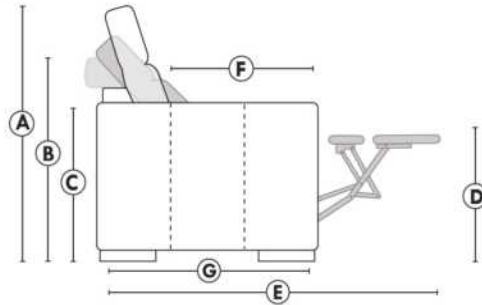

DARIO

PARALLELE
Collection 33

Jaymar

Conçu et fabriqué fièrement au Canada
Proudly designed and made in Canada

Our product is hand-made and minor variations can occur.

SPECIFICATIONS