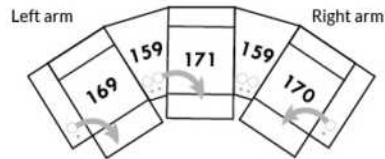

EXAMPLE B:

071-171: These two items can be connected to a smart cup holder which will control the recliner. You must then use one of these items: 138, 159, 160 and 190