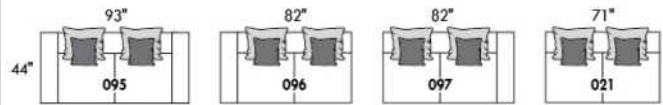

FASHION COLLECTION

FASHION I

COUSSINS PLEINE LARGEUR
FULL BACK CUSHIONS

831 34 x 7 x 19
832 24 x 6 x 10

FASHION II

COUSSINS CARRÉS - DOS APPARENT
SQUARE CUSHIONS - VISIBLE BACK

833 26 x 7 x 19
834 16 x 6 x 16