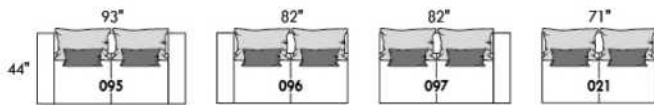

FASHION COLLECTION

FASHION I

COUSSINS PLEINE LARGEUR
FULL BACK CUSHIONS

831 34 x 7 x 19
832 24 x 6 x 10

FASHION II

COUSSINS CARRÉS - DOS APPARENT
SQUARE CUSHIONS - VISIBLE BACK

833 26 x 7 x 19
834 16 x 6 x 16