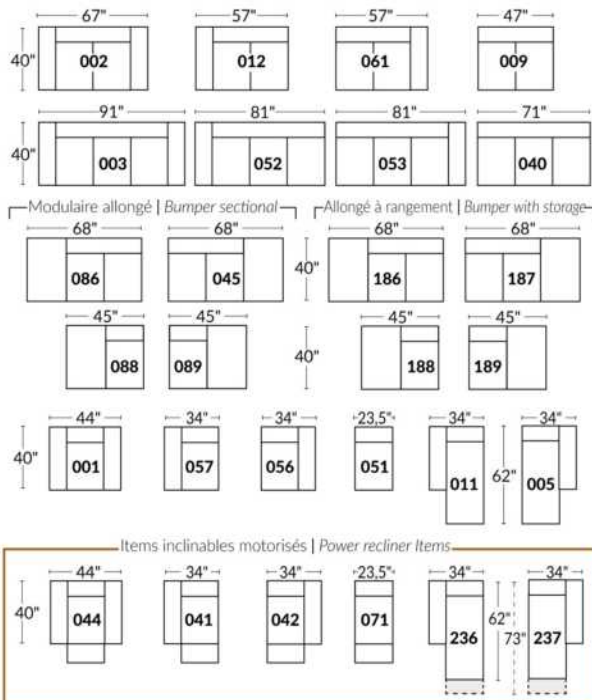

SIÈGE 23" DE LARGE | 23" SEAT WIDTH