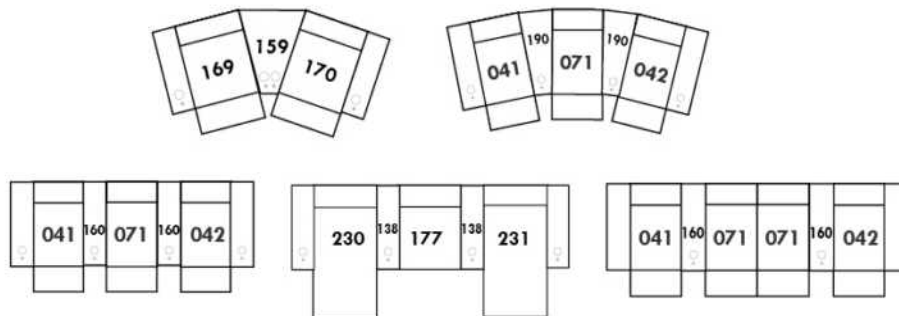

Each storage item has 2 USB ports and one electrical outlet inside the storage.

SUGGESTED CONFIGURATIONS

VARSOVIE

FEATURES:

Manual adjustable headrest on all items (2 on square corner & stationary on wedge).
 *Wall hugger power recliners with full footrest. *043 & 163 chairs: Wall clearance 16".
 Power recliner lounge chair: Wall clearance 8" & front 5".
 Seat cushions with shaped foam + 1" layer of memory foam.
 Stitching: Small thread in fabric & large flat thread in leather.
 Note: 2 recliner seats separated by a corner can not be opened at the same time. No recliner seats beside #155 Small Square Corner.