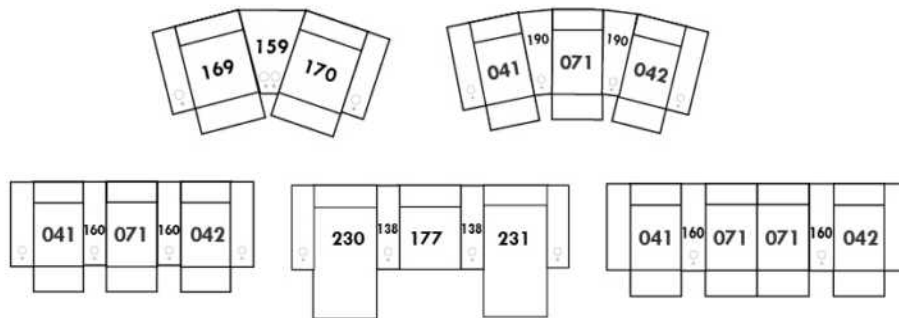

Each storage item has 2 USB ports and one electrical outlet inside the storage.

SUGGESTED CONFIGURATIONS

AUSTIN

Manual adjustable headrest on all items (2 on square corner & stationary on wedge).

*Wall hugger power recliners with full footrest.