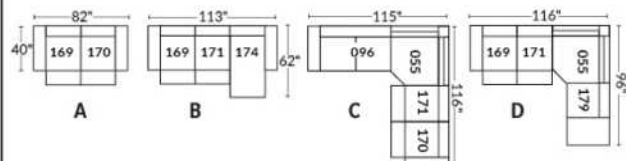

EXEMPLE 30" EXAMPLE