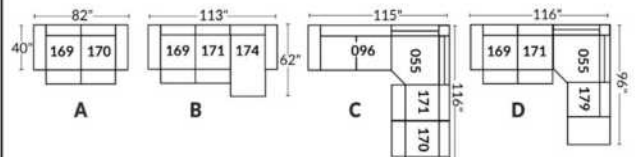

EXEMPLE 30" EXAMPLE