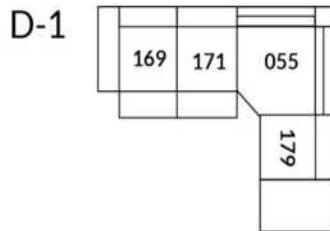

30" Seat Width | Siège 30" de large