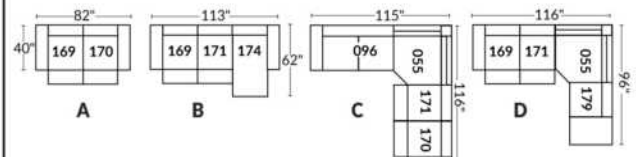

EXEMPLE 30" EXAMPLE