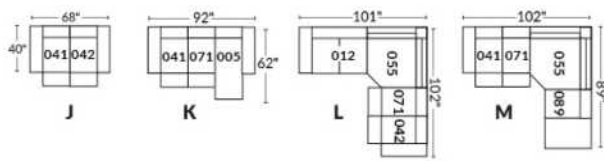

EXEMPLE 23" EXAMPLE