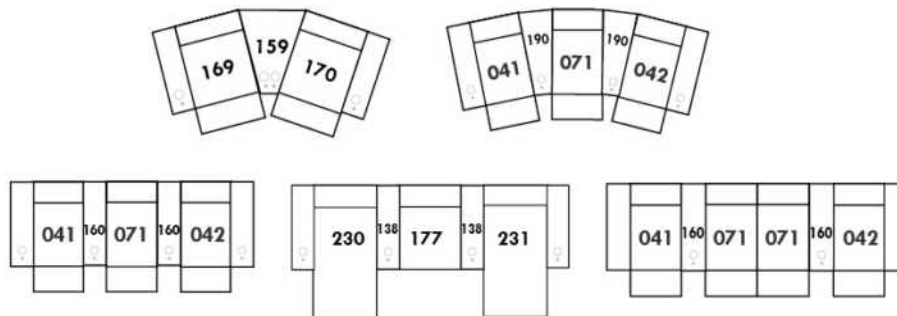

Each storage item has 2 USB ports and one electrical outlet inside the storage.

SUGGESTED CONFIGURATIONS

LEONARDO

FEATURES:

Manual adjustable headrest on all items (2 on square corner & stationary on wedge).
 *Wall hugger power recliners with full footrest. *043 & 163 chairs: Wall clearance 16".
 Power recliner lounge chair: Wall clearance 8" & front 5".
 Seat cushions with shaped foam + 1" layer of memory foam; arm with memory foam.
 Stitching: Small thread in fabric & large flat thread in leather.
 Note: 2 recliner seats separated by a corner can not be opened at the same time. No recliner seats beside #155 Small Square Corner.