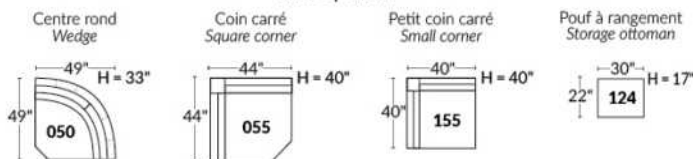

Autres | Others