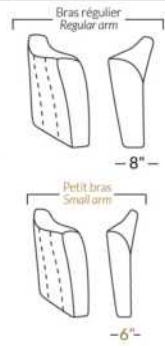

BRAS | ARMS

Option de bras:
Bras Régulier Large 8" ou Petit bras 6"

Arm option
Regular arm Large 8" or Small arm 6"

Contrôle de l'inclinaison situé à l'extérieur du bras
Recliner control located on the outside of the arm.