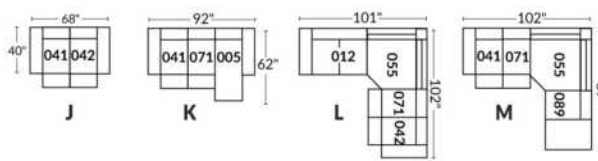

EXEMPLE 23" EXAMPLE