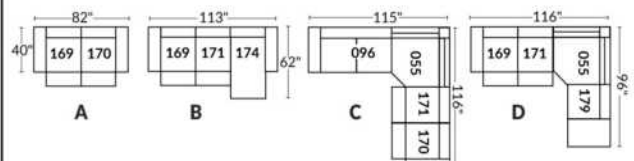

EXEMPLE 30" EXAMPLE