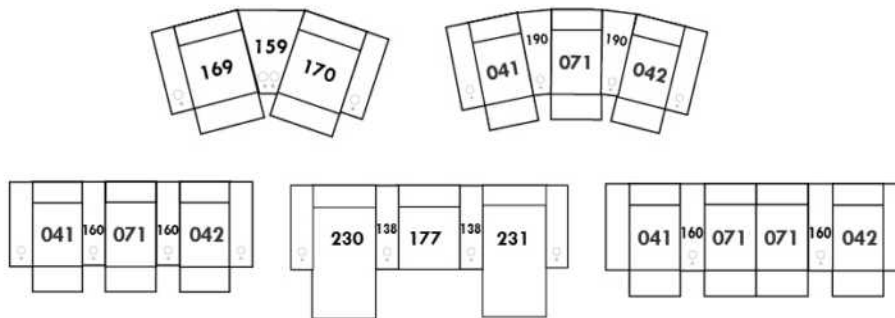

Each storage item has 2 USB ports and one electrical outlet inside the storage.

SUGGESTED CONFIGURATIONS

HAMBOURG

Manual adjustable headrest on all items (2 on square corner & stationary on wedge).
 *Wall hugger power recliners with full footrest. *043 & 163 chairs: Wall clearance 16".
 Power recliner lounge chair: Wall clearance 8" & front 5".
 Seat cushions with shaped foam + 1" layer of memory foam; arm with memory foam.
 Stitching: Small thread in fabric & large flat thread in leather.
 Chairs 043 & 163: arms with NO METAL insert.
 Note: 2 recliner seats separated by a corner can not be opened at the same time. No recliner seats beside item #155.