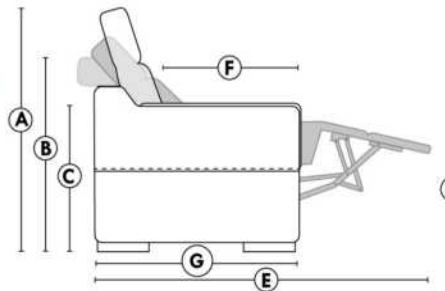

SPECIFICATIONS