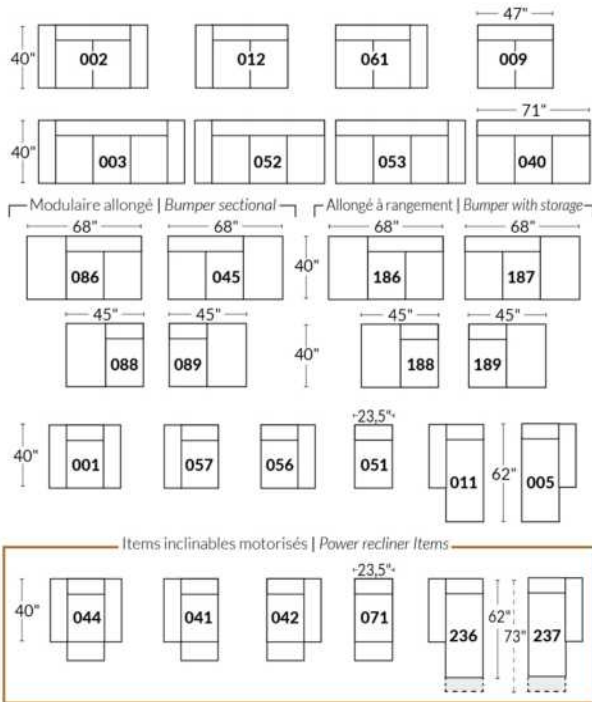

SIÈGE 23" DE LARGE | 23" SEAT WIDTH