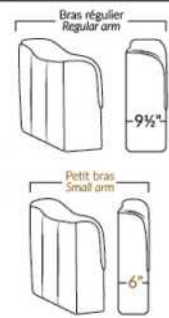

BRAS | ARMS

Option de bras:
Bras Régulier Large 9,5" ou Petit bras 6"

Arm option
Regular arm Large 9.5" or Small arm 6"

Contrôle de l'inclinaison situé à l'extérieur du bras
Recliner control located on the outside of the arm.