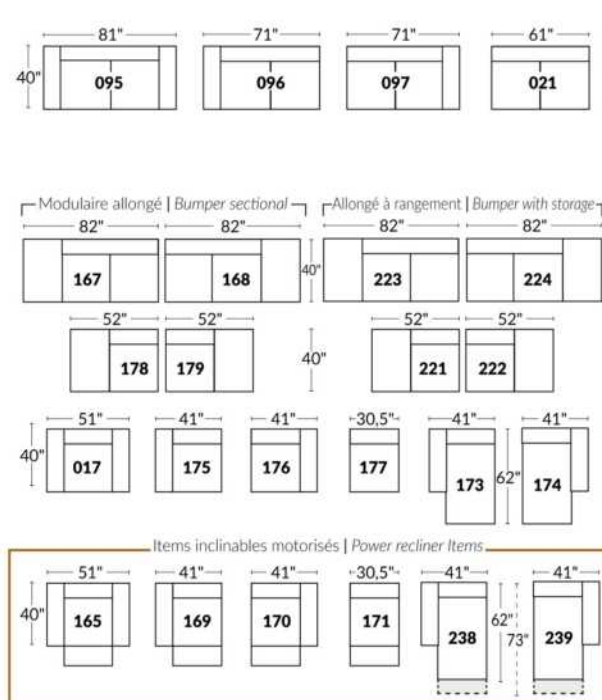

SIÈGE 30" DE LARGE | 30" SEAT WIDTH