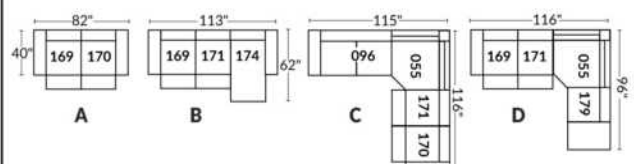

EXEMPLE 30" EXAMPLE