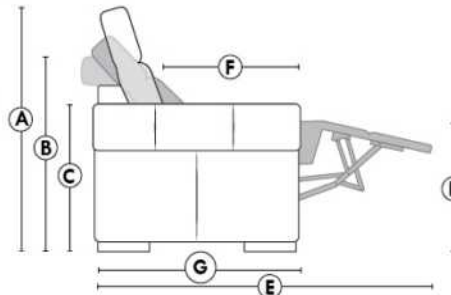

WASHINGTON

OPTIMA
Collection

Jaymar

Conçu et fabriqué fièrement au Canada
Proudly designed and made in Canada

Our product is hand-made and minor variations can occur.

SPECIFICATIONS