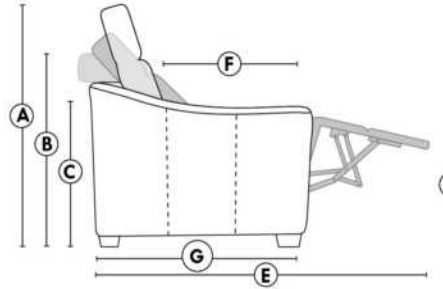

SPECIFICATIONS