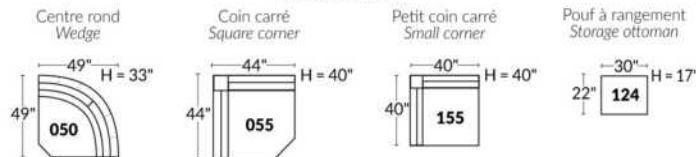

Autres | Others