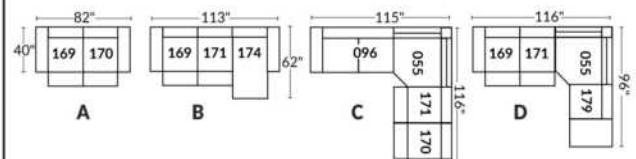

EXEMPLE 30" EXAMPLE