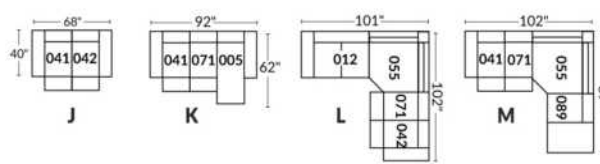

EXEMPLE 23" EXAMPLE