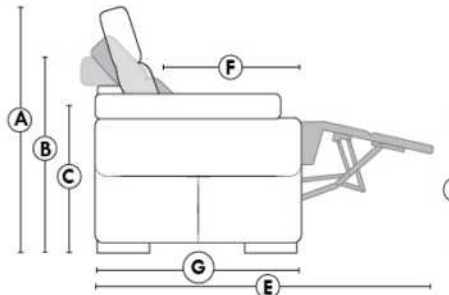

SPECIFICATIONS