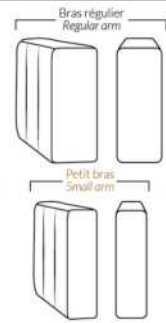

OPTIMA Collection

Conçu et fabriqué fièrement au Canada
Proudly designed and made in Canada

Our product is hand-made and minor variations can occur.

SPECIFICATIONS

- ☐ Appui-tête levé | Headrest up
- ☐ Appui-tête baissé | Headrest down
- ☐ Complètement incliné | Fully reclined

- **A** Hauteur complète 40" Total Height
- **B** Hauteur appui-tête baissé 33" Height headrest down
- **C** Hauteur du bras 24" Arm Height
- **D** Hauteur du siège 19,5" Seat height
- **E** Profondeur inclinée 65" Depth fully reclined
- **F** Profondeur d'assise 20"ou/ou 22" Seat depth
- **G** Profondeur appui-tête monté 37,5" Depth with headrest up

BRAS | ARMS

Option de bras:
Bras Régulier Large ou Petit bras

Arm option
Regular arm Large or Small arm

Option d'accessoires disponible sur
certain bras régulier seulement

Accessories option, available on certain
Regular arms ONLY.

FAUTEUIL BERÇANT PIVOTANT INCLINABLE SWIVEL ROCKING MOTION CHAIR

Dégagement mural de 16" Wall clearance
Hauteur de 42" Height
Largeur de bras 6" Arms width
Option base de bois | Wood base option

SIÈGE 23" DE LARGE | 23" SEAT WIDTH

SIÈGE 30" DE LARGE | 30" SEAT WIDTH

Autres | Others