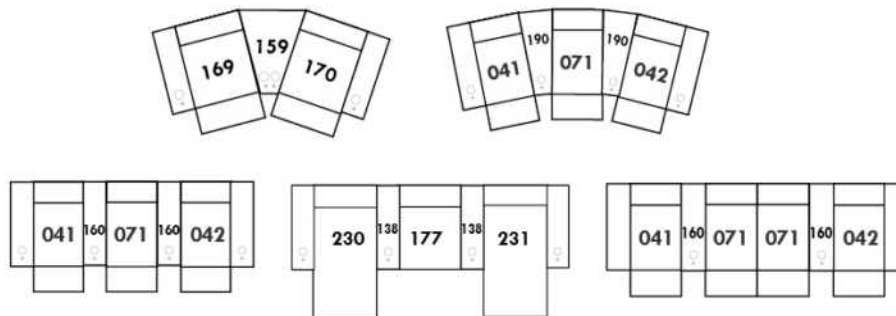

## MELBOURNE

Manual adjustable headrest on all items (2 on square corner & stationary on wedge).  
 \*Wall hugger power recliners with full footrest. \*043 & 163 chairs: Wall clearance 16".  
 Power recliner lounge chair with power headrest in option. Wall clearance 8" & front 5".  
 Seat cushions with shaped foam + 1" layer of memory foam; arm with memory foam.  
 Stitching: Small thread in fabric & large flat thread in leather.  
 Note: 2 recliner seats separated by a corner can not be opened at the same time. No recliner seats beside #155 Small Square Corner.