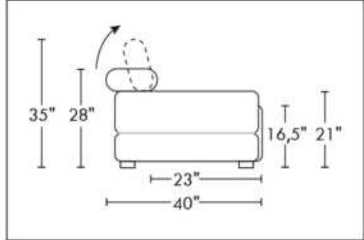

PARIS

Hauteur complète 28"/35" | Hauteur de siège 16½" | Hauteur devant bras 21" | Profondeur d'assise 23"
Total Height 28"/35" | Seat Height 16½" | Arm Height 21" | Seat Depth 23"