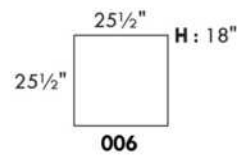

HARRISON

Hauteur complète 36" | Hauteur de siège 19" | Hauteur devant bras 26" | Profondeur d'assise 21"
Total Height 36" | Seat Height 19" | Arm Height 26" | Seat Depth 21"

www.jaymar.ca