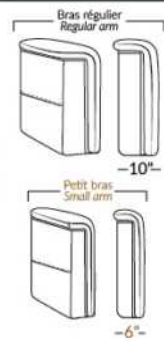

MELBOURNE

OPTIMA
Collection

Jaymar

Conçu et fabriqué fièrement au Canada
Proudly designed and made in Canada

Our product is hand-made and minor variations can occur.

SPECIFICATIONS

- ☐ Appui-tête levé Headrest up
- ☐ Appui-tête baissé Headrest down
- ☐ Complètement incliné Fully reclined

- **A** Hauteur complète 40" Total Height
- **B** Hauteur appui-tête baissé 33" Height headrest down
- **C** Hauteur du bras 24,5" Arm Height
- **D** Hauteur du siège 19,5" Seat height
- **E** Profondeur inclinée 65" Depth fully reclined
- **F** Profondeur d'assise 20"ou/ou 22" Seat depth
- **G** Profondeur appui-tête monté 37,5" Depth with headrest up

BRAS | ARMS

Option de bras:
Bras Régulier Large 10" ou Petit bras 6"

Arm option
Regular arm Large 10" or Small arm 6"

Contrôle de l'inclinaison situé à l'extérieur du bras
Recliner control located on the outside of the arm.

FAUTEUIL BERÇANT PIVOTANT INCLINABLE SWIVEL ROCKING MOTION CHAIR

SIÈGE 23" DE LARGE | 23" SEAT WIDTH

SIÈGE 30" DE LARGE | 30" SEAT WIDTH

Autres | Others

EXEMPLE 23" EXAMPLE

EXEMPLE 30" EXAMPLE