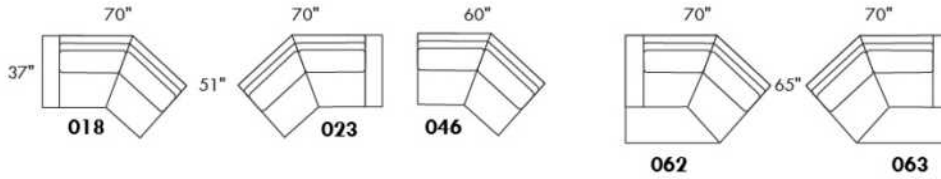

FELIX

Hauteur complète 35" | Hauteur de siège 19" | Hauteur devant bras 25" | Profondeur d'assise 21"/22"
Total Height 35" | Seat Height 19" | Arm Height 25" | Seat Depth 21"/22"

www.jaymar.ca