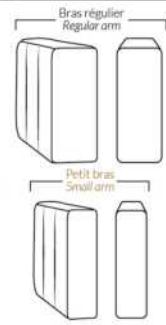

OPTIMA Collection

Jaymar

Conçu et fabriqué fièrement au Canada
Proudly designed and made in Canada

Our product is hand-made and minor variations can occur.

SPECIFICATIONS

- ☐ Appui-tête levé | Headrest up
- ☐ Appui-tête baissé | Headrest down
- ☐ Complètement incliné | Fully reclined

- **A** Hauteur complète 40" Total Height
- **B** Hauteur appui-tête baissé 33" Height headrest down
- **C** Hauteur du bras 24" Arm Height
- **D** Hauteur du siège 19,5" Seat height
- **E** Profondeur inclinée 65" Depth fully reclined
- **F** Profondeur d'assise 20"/ou/ 22" Seat depth
- **G** Profondeur appui-tête monté 37,5" Depth with headrest up

BRAS | ARMS

Option de bras:
Bras Régulier Large ou Petit bras

Arm option
Regular arm Large or Small arm

Option d'accessoires disponible sur
certain bras régulier seulement

Accessories option, available on certain
Regular arms ONLY.

FAUTEUIL BERÇANT PIVOTANT INCLINABLE SWIVEL ROCKING MOTION CHAIR

Dégagement mural de 16" Wall clearance
Hauteur de 42" Height
Largeur de bras 6" Arms width
Option base de bois | Wood base option

SIÈGE 23" DE LARGE | 23" SEAT WIDTH

SIÈGE 30" DE LARGE | 30" SEAT WIDTH

Autres | Others