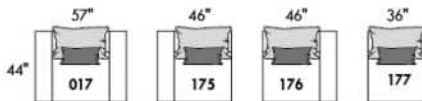

FASHION II

COUSSINS CARRÉS - DOS APPARENT
SQUARE CUSHIONS - VISIBLE BACK

833 26 x 7 x 19
834 16 x 6 x 16