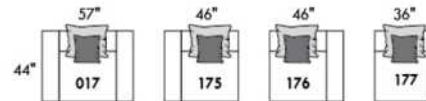

FASHION II

COUSSINS CARRÉS - DOS APPARENT
SQUARE CUSHIONS - VISIBLE BACK

833 26 x 7 x 19
834 16 x 6 x 16