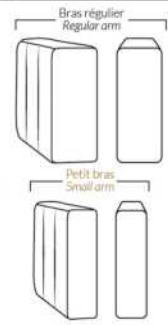

OPTIMA Collection

Jaymar

Conçu et fabriqué fièrement au Canada
Proudly designed and made in Canada

Our product is hand-made and minor variations can occur.

SPECIFICATIONS

- ☐ Appui-tête levé | Headrest up
- ☐ Appui-tête baissé | Headrest down
- ☐ Complètement incliné | Fully reclined

- **A** Hauteur complète 40" Total Height
- **B** Hauteur appui-tête baissé 33" Height headrest down
- **C** Hauteur du bras 24" Arm Height
- **D** Hauteur du siège 19,5" Seat height
- **E** Profondeur inclinée 65" Depth fully reclined
- **F** Profondeur d'assise 20"/ou/ 22" Seat depth
- **G** Profondeur appui-tête monté 37,5" Depth with headrest up

BRAS | ARMS

Option de bras:
Bras Régulier Large ou Petit bras

Arm option
Regular arm Large or Small arm

Option d'accessoires disponible sur
certain bras régulier seulement

Accessories option, available on certain
Regular arms ONLY.

FAUTEUIL BERÇANT PIVOTANT INCLINABLE SWIVEL ROCKING MOTION CHAIR

Dégagement mural de 16" Wall clearance
Hauteur de 42" Height
Largeur de bras 6" Arms width
Option base de bois | Wood base option

SIÈGE 23" DE LARGE | 23" SEAT WIDTH

SIÈGE 30" DE LARGE | 30" SEAT WIDTH

Autres | Others