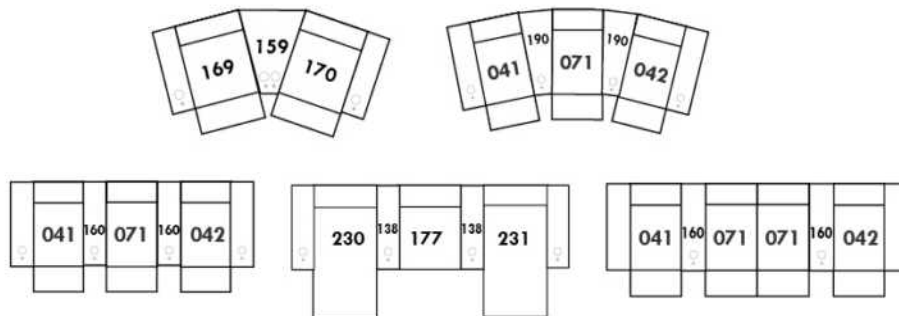

## MELBOURNE

Manual adjustable headrest on all items (2 on square corner & stationary on wedge).  
 \*Wall hugger power recliners with full footrest. \*043 & 163 chairs: Wall clearance 16".  
 Power recliner lounge chair with power headrest in option. Wall clearance 8" & front 5".  
 Seat cushions with shaped foam + 1" layer of memory foam; arm with memory foam.  
 Stitching: Small thread in fabric & large flat thread in leather.  
 Note: 2 recliner seats separated by a corner can not be opened at the same time. No recliner seats beside #155 Small Square Corner.