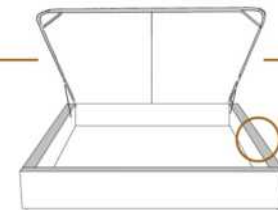

Avec rangement | With Storage
**1" plus large | **1" wider
K 530 - Q 531