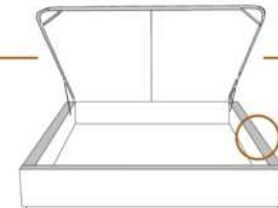

Avec rangement | With Storage
**1" plus large | **1" wider
K 530 - Q 531