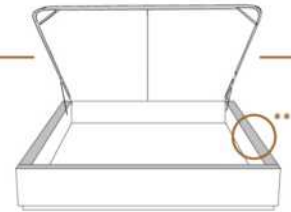

Avec rangement | With Storage
****1" plus large | **1" wider
K 530 - Q 531**