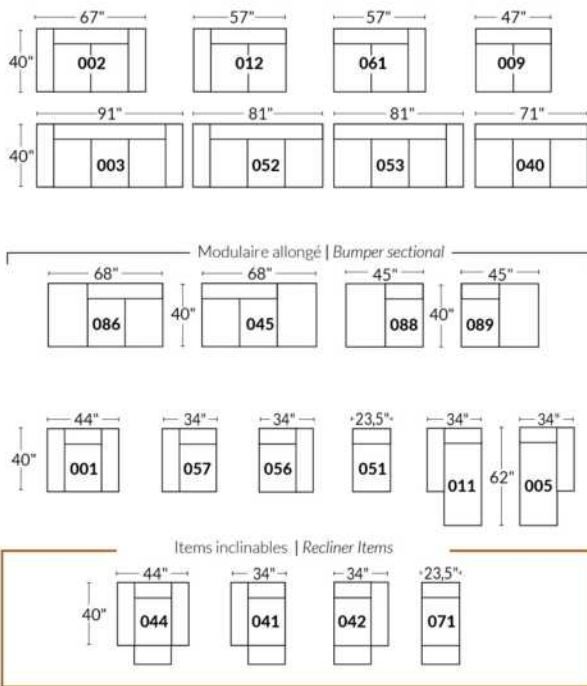

SIÈGE 23" DE LARGE | 23" SEAT WIDTH