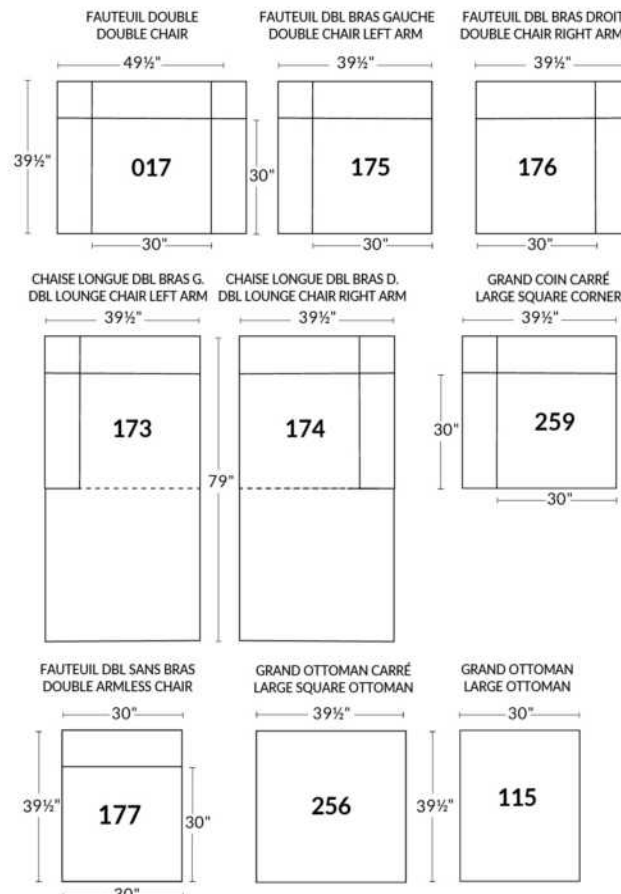

30" SIÈGES/SEAT