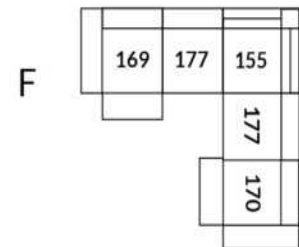

30" Seat Width | Siège 30" de large