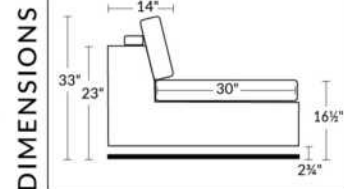

30" SIÈGES/SEAT