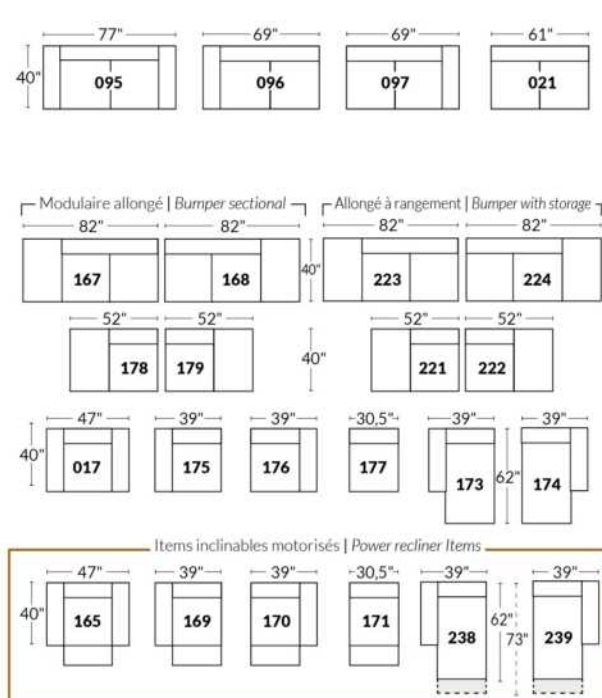

SIÈGE 30" DE LARGE | 30" SEAT WIDTH