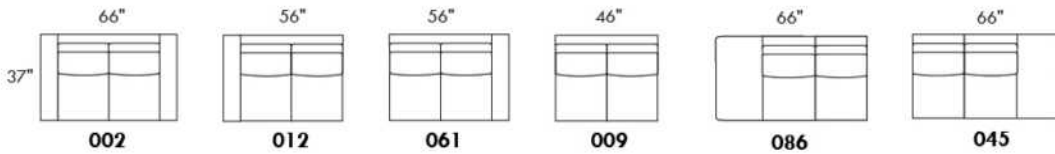

FELIX

Hauteur complète 35" | Hauteur de siège 19" | Hauteur devant bras 25" | Profondeur d'assise 21"/22"
Total Height 35" | Seat Height 19" | Arm Height 25" | Seat Depth 21"/22"

www.jaymar.ca