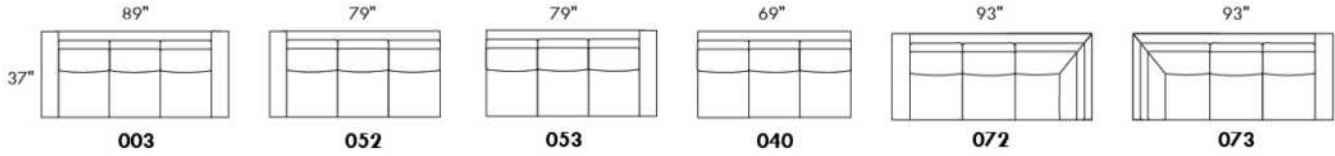

FELIX

Hauteur complète 35" | Hauteur de siège 19" | Hauteur devant bras 25" | Profondeur d'assise 21"/22"
Total Height 35" | Seat Height 19" | Arm Height 25" | Seat Depth 21"/22"

www.jaymar.ca