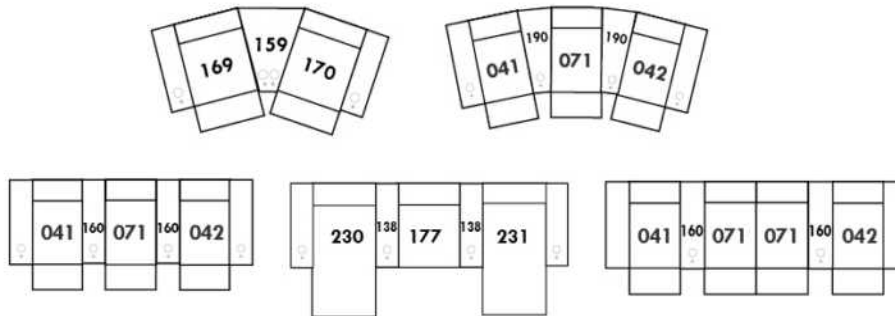

Each storage item has 2 USB ports and one electrical outlet inside the storage.

SUGGESTED CONFIGURATIONS

VANDA

Features: Manual adjustable headrest included with all items (2 with square corner). Headrest STATIONARY on Wedge (050). Stitching: Small "French Stitch" in fabric & in leather. Swivel Rocking Recliner Chairs (items 043 & 163 only): seat cushions with 1" memory foam.