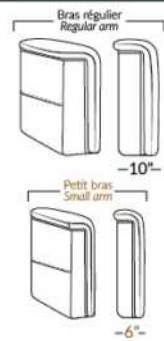

MELBOURNE

OPTIMA
Collection

Jaymar

Conçu et fabriqué fièrement au Canada
Proudly designed and made in Canada

Our product is hand-made and minor variations can occur.

SPECIFICATIONS

- ☐ Appui-tête levé / Headrest up
- ☐ Appui-tête baissé / Headrest down
- ☐ Complètement incliné / Fully reclined

- **A** Hauteur complète 40" Total Height
- **B** Hauteur appui-tête baissé 33" Height headrest down
- **C** Hauteur du bras 24,5" Arm Height
- **D** Hauteur du siège 19,5" Seat height
- **E** Profondeur inclinée 65" Depth fully reclined
- **F** Profondeur d'assise 20"ou/ou 22" Seat depth
- **G** Profondeur appui-tête monté 37,5" Depth with headrest up

BRAS | ARMS

Option de bras:
Bras Régulier Large 10" ou Petit bras 6"

Arm option
Regular arm Large 10" or Small arm 6"

Contrôle de l'inclinaison situé à l'extérieur du bras
Recliner control located on the outside of the arm.

FAUTEUIL BERÇANT PIVOTANT INCLINABLE SWIVEL ROCKING MOTION CHAIR

SIÈGE 23" DE LARGE | 23" SEAT WIDTH

SIÈGE 30" DE LARGE | 30" SEAT WIDTH

Autres | Others

EXEMPLE 23" EXAMPLE

EXEMPLE 30" EXAMPLE