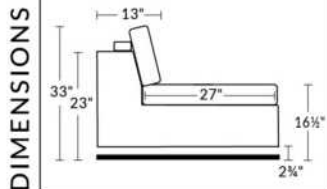

NATURE: RÜBIX COLLECTION

ITEMS 27" & 30" NE SONT PAS COMPATIBLES | ARE NOT COMPATIBLE
(PROFONDEUR DES ITEMS DIFFÉRENT | DEPTH OF ITEMS DIFFER)
Coussins cylindriques disponibles en ton sur ton ou en combo
Roll Cushions available in tone on tone or in combo

27" SIÈGES/SEAT