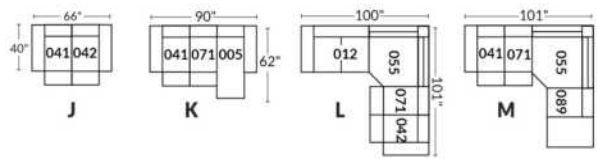

EXEMPLE 23" EXAMPLE