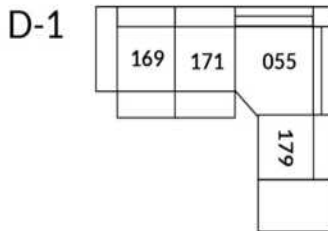

30" Seat Width | Siège 30" de large