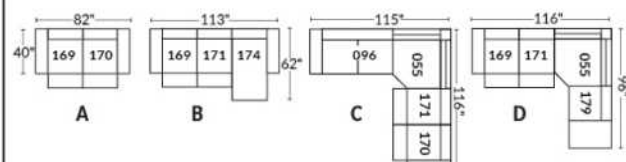

EXEMPLE 30" EXAMPLE