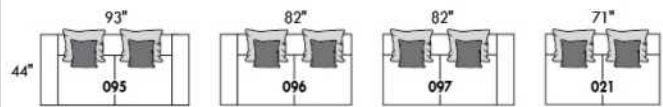

FASHION COLLECTION

FASHION I

COUSSINS PLEINE LARGEUR
FULL BACK CUSHIONS

831 34 x 7 x 19
832 24 x 6 x 10

FASHION II

COUSSINS CARRÉS - DOS APPARENT
SQUARE CUSHIONS - VISIBLE BACK

833 26 x 7 x 19
834 16 x 6 x 16