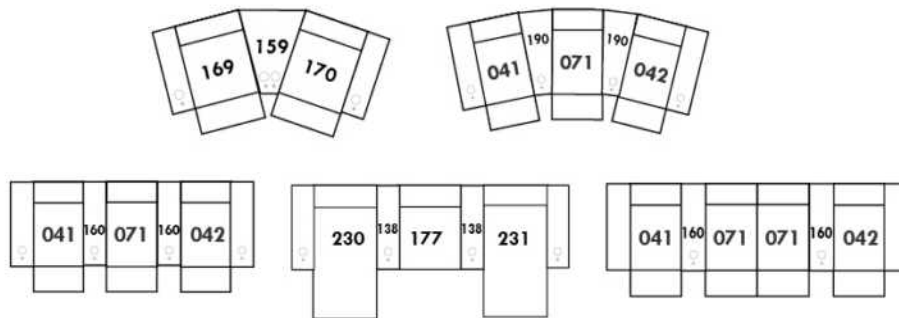

Each storage item has 2 USB ports and one electrical outlet inside the storage.

SUGGESTED CONFIGURATIONS

CDN Price List

ARMANI

LEGS: Specify wood leg colour LG35; ottoman LG68.

COMBO: Cover #2 on back and seat.