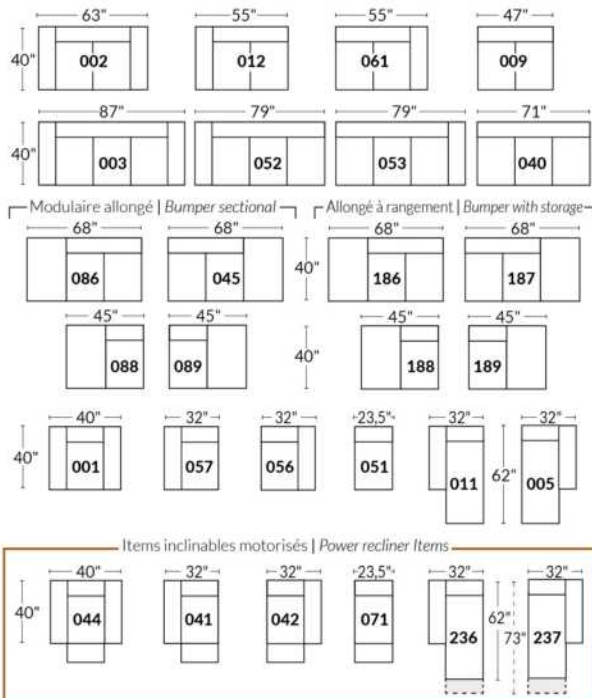

SIÈGE 23" DE LARGE | 23" SEAT WIDTH