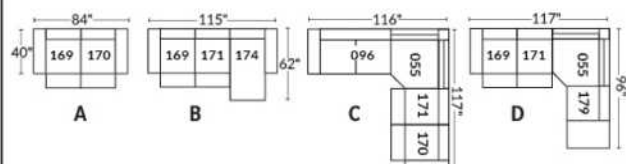

EXEMPLE 30" EXAMPLE