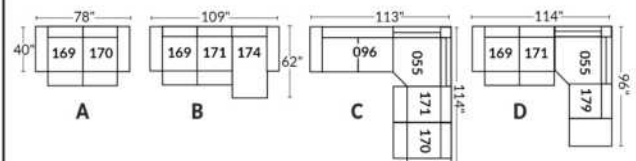

EXEMPLE 30" EXAMPLE