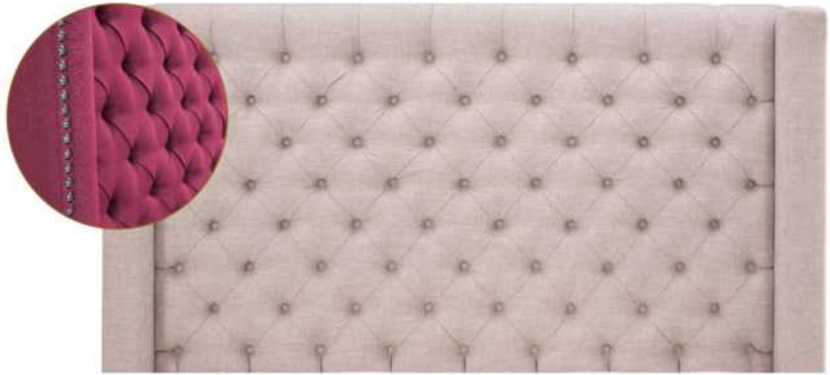

NEIGE

Tête de lit avec oreilles | Headboard with wings

400 King - 401 Queen - 402 Double - 403 Simple | Single

Pour les dimensions des bases; Voir la liste de prix 99905
For the dimensions of the bed bases; See Price list 99905

Option de clous | Nail options

Silver - Copper - Brass
1/2" diamètre

4" Base contour LARGE | WIDE contour Base

DIMENSIONS

Lit grandeur complète
Complete bed size

Base: 12" Haut | Height

L x P/D x H

K
Q
D
S

87" x 90" x 56"
69" x 90" x 56"
64" x 86" x 56"
49" x 86" x 56"

* Avec pattes | *With Legs
K 410 - Q 411 - D 412 - S 413

Anti-poussière | No Dust
K 420 - Q 421 - D 422 - S 423