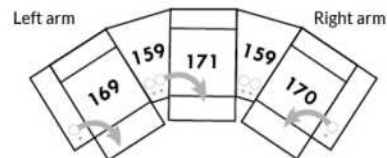

EXAMPLE B:

071-171: These two items can be connected to a smart cup holder which will control the recliner. You must then use one of these items: 138,159, 160 and 190