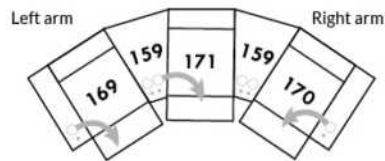

EXAMPLE B:

071-171: These two items can be connected to a smart cup holder which will control the recliner. You must then use one of these items: 138, 159, 160 and 190