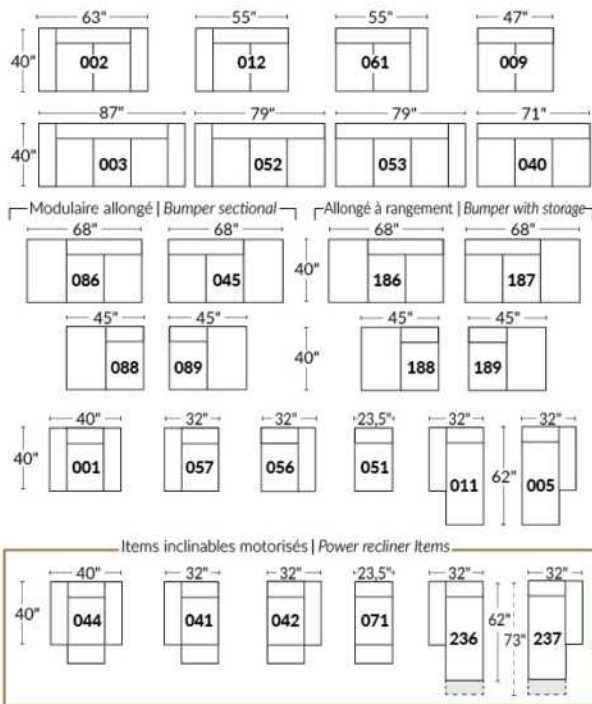

SIÈGE 23" DE LARGE | 23" SEAT WIDTH