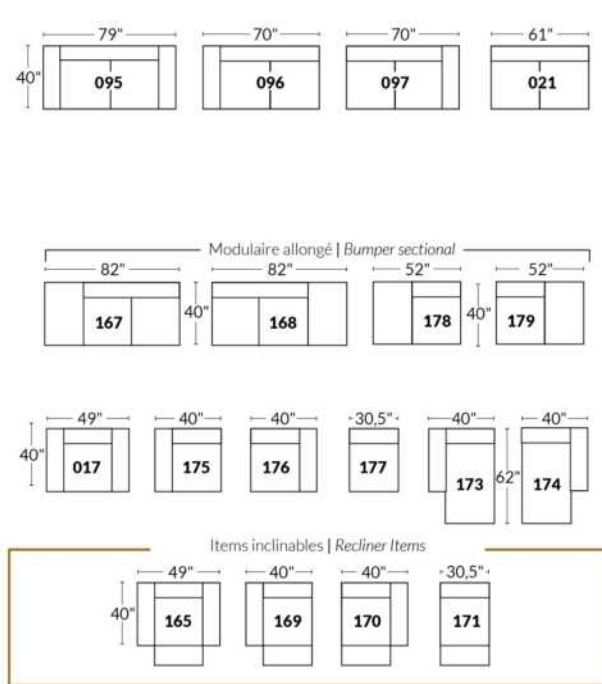

SIÈGE 30" DE LARGE | 30" SEAT WIDTH