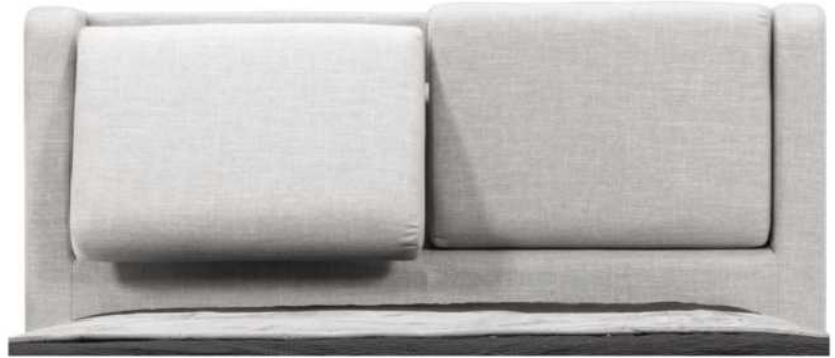

ZEN

Tête de lit sans oreilles | Headboard without wings

400 King - 401 Queen

Pour les dimensions des bases; Voir la liste de prix 99900
For the dimensions of the bed bases; See Price list 99900

4" Base contour LARGE | WIDE contour Base

DIMENSIONS

Lit grandeur complète
Complete bed size

Base: 12" Haut | Height

L x P/D x H

87" x 95" x 47"

69" x 95" x 47"

K
Q