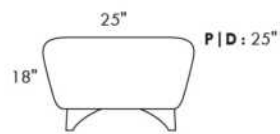

006

COUSSIN DÉCORATIF INCLU
ARM BOLSTER INCLUDED