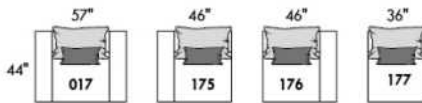

FASHION II

COUSSINS CARRÉS - DOS APPARENT
SQUARE CUSHIONS - VISIBLE BACK

833 26 x 7 x 19
834 16 x 6 x 16