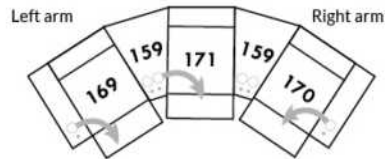

EXAMPLE A:

041-169: Controller and cup holder on the left arm
071-171: hidden touch sensor buttons on side of seat
042-170: Controller and cup holder on right arm

EXAMPLE B:

071-171: These two items can be connected to a smart cup holder which will control the recliner. You must then use one of these items: 138, 159, 160 and 190