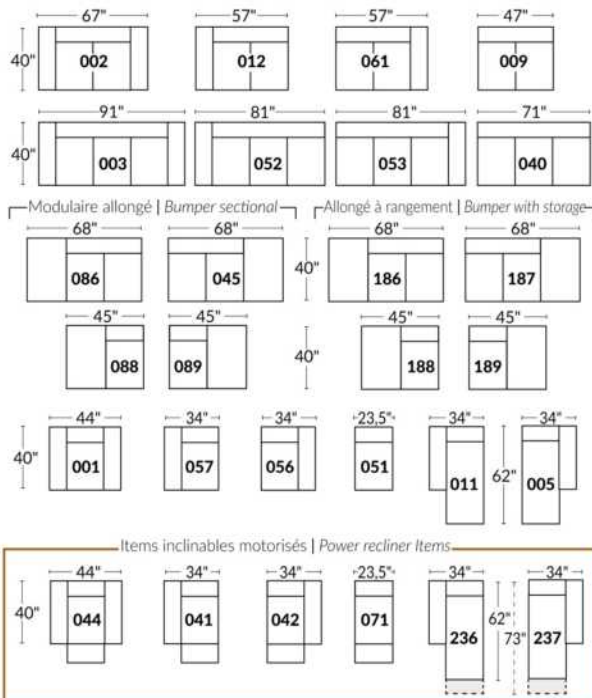

SIÈGE 23" DE LARGE | 23" SEAT WIDTH