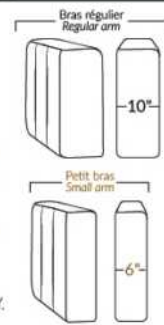

BRAS | ARMS

Option de bras:
Bras Régulier Large 10" ou Petit bras 6"

Arm option
Regular arm Large 10" or Small arm 6"

Contrôle de l'inclinaison situé à l'intérieur du bras
Recliner control located on the inside of the arm.

Option d'accessoires disponible sur le bras régulier seulement
Accessories option, available on Regular arms ONLY.