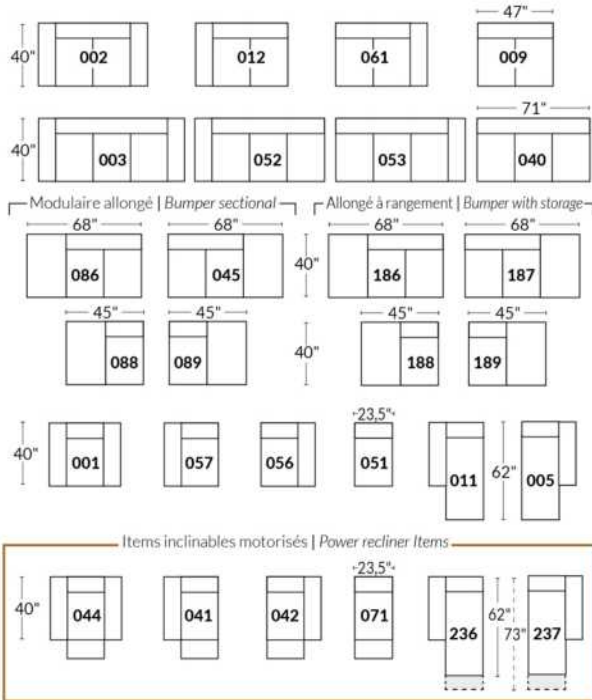

SIÈGE 23" DE LARGE | 23" SEAT WIDTH