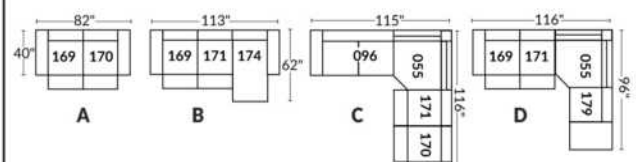

EXEMPLE 30" EXAMPLE