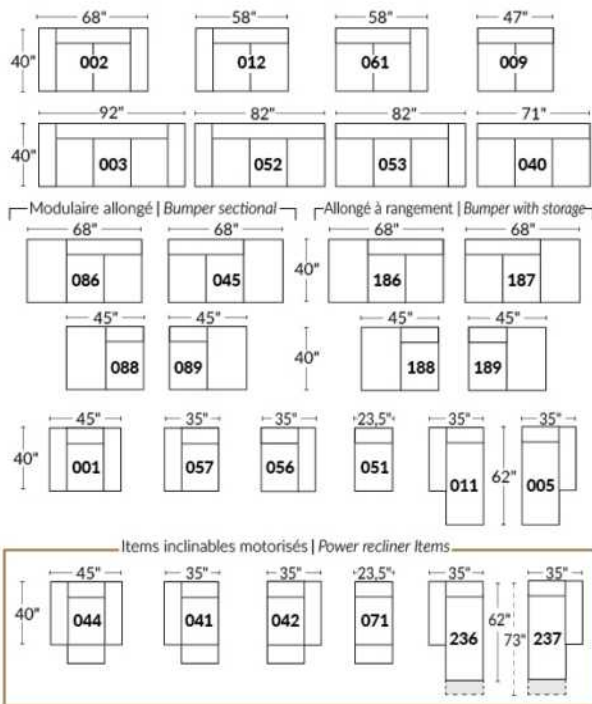

SIÈGE 23" DE LARGE | 23" SEAT WIDTH