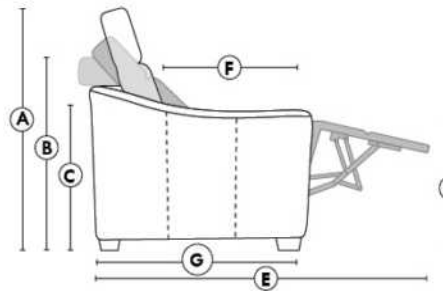

SPECIFICATIONS