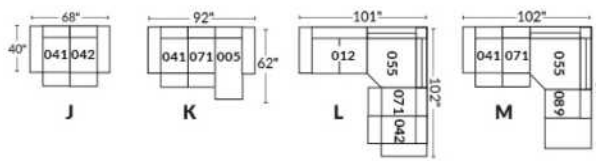

EXEMPLE 23" EXAMPLE