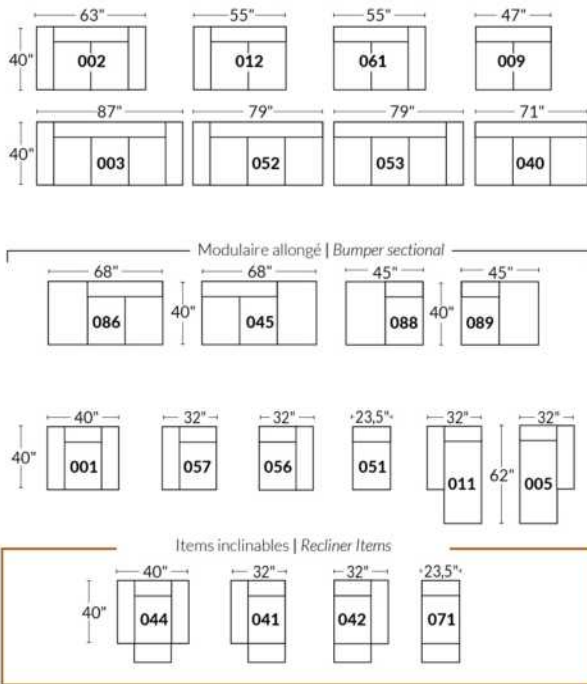

SIÈGE 23" DE LARGE | 23" SEAT WIDTH