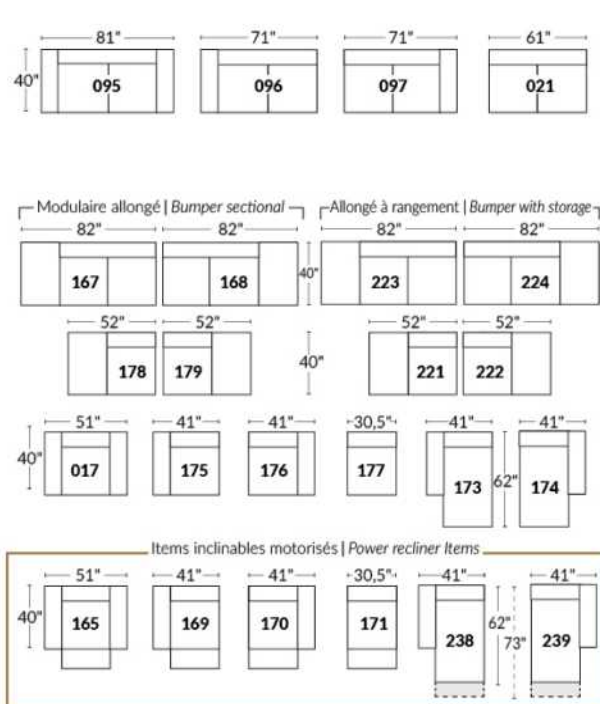

SIÈGE 30" DE LARGE | 30" SEAT WIDTH