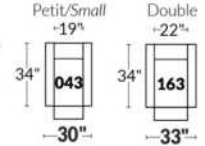

FAUTEUIL BERÇANT PIVOTANT INCLINABLE SWIVEL ROCKING MOTION CHAIR

Dégagement mural de 16" Wall clearance
Hauteur de 42" Height
Largeur de bras 6" Arms width
Option base de bois | Wood base option