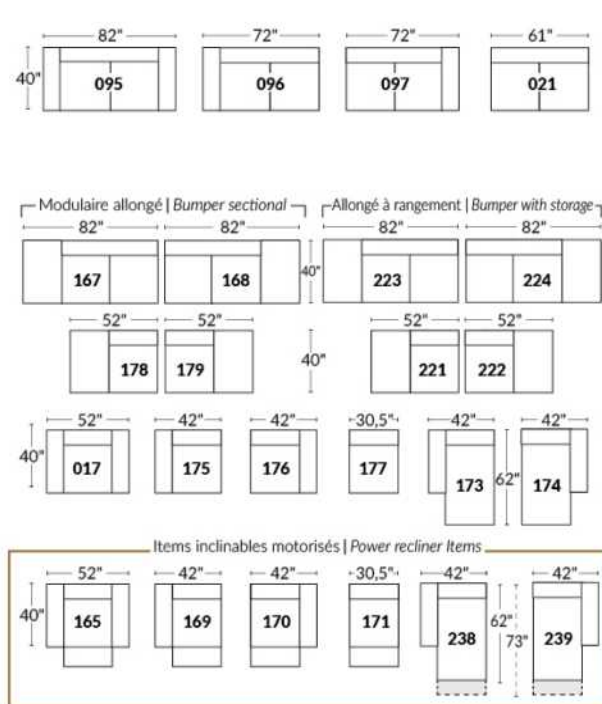

SIÈGE 30" DE LARGE | 30" SEAT WIDTH