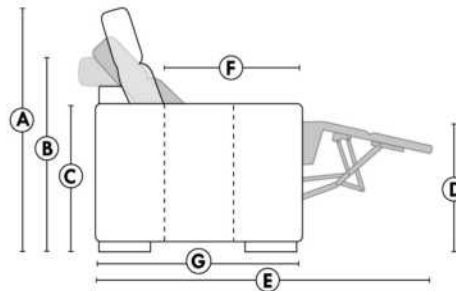

SPECIFICATIONS