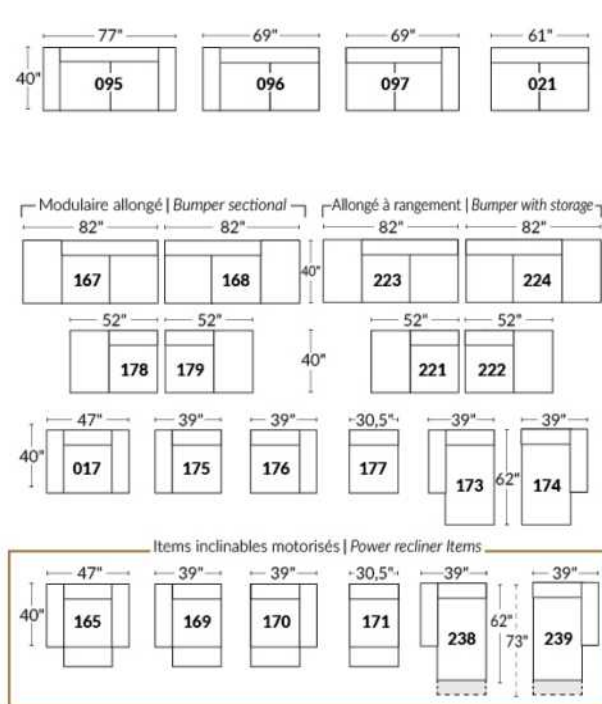

SIÈGE 30" DE LARGE | 30" SEAT WIDTH