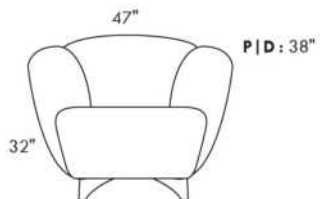

SCORPIO

Hauteur de siège 18" | Hauteur devant bras 34" | Profondeur d'assise 21"
Seat Height 18" | Arm Height 34" | Seat Depth 21"

095*

002*

001

006

COUSSIN DÉCORATIF INCLU
ARM BOLSTER INCLUDED

PL12

Diam.: 17"
rond | round