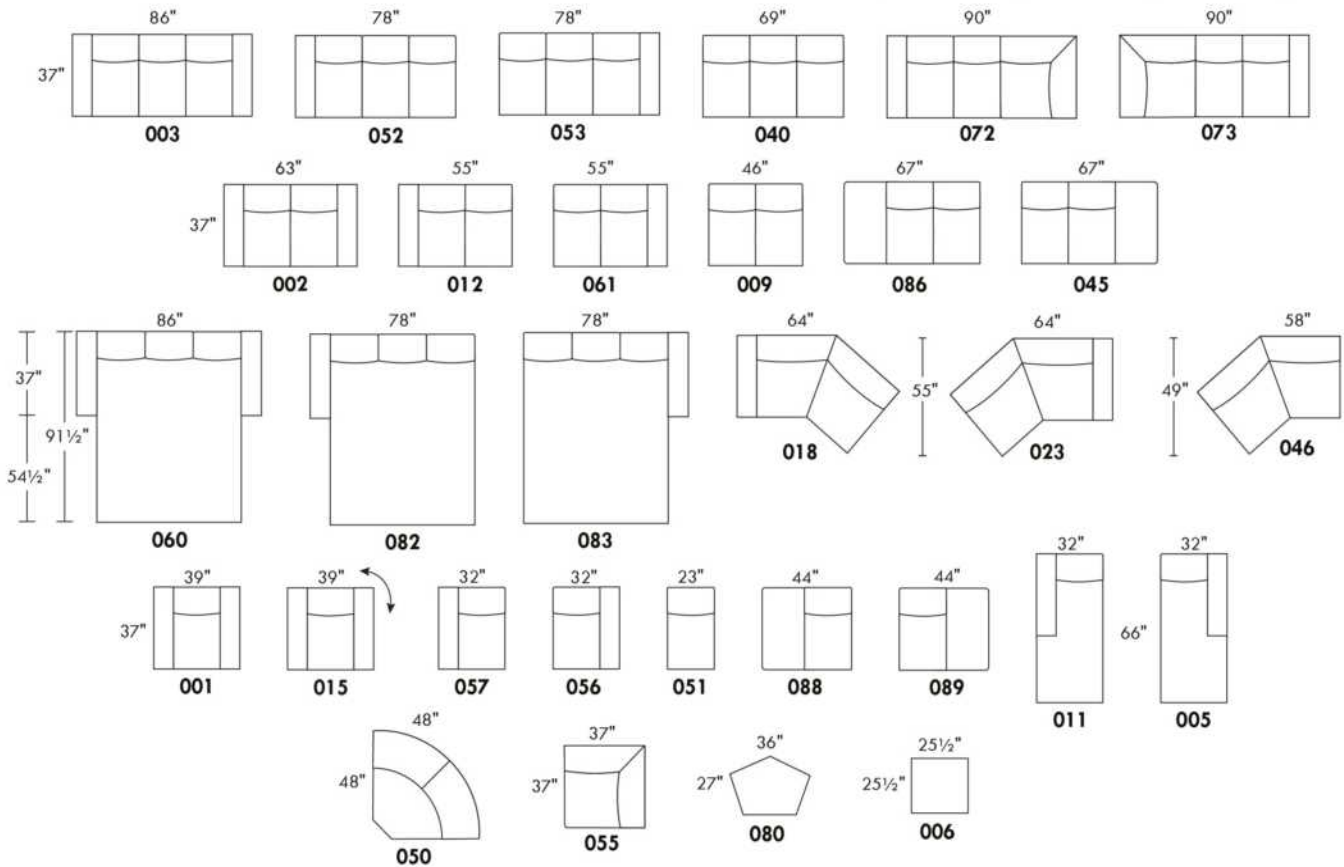

Hauteur complète 35" | Hauteur de siège 19" | Hauteur devant bras 24" | Profondeur d'assise 21"
Total Height 35" | Seat Height 19" | Arm Height 24" | Seat Depth 21"