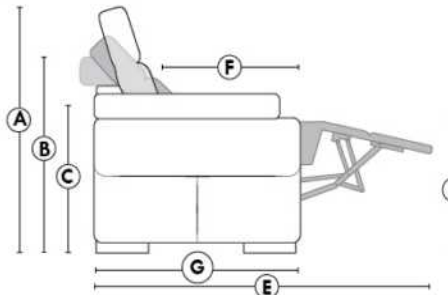

SPECIFICATIONS