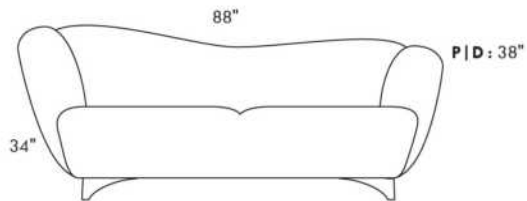

SCORPIO

Hauteur de siège 18" | Hauteur devant bras 34" | Profondeur d'assise 21"
Seat Height 18" | Arm Height 34" | Seat Depth 21"

095*