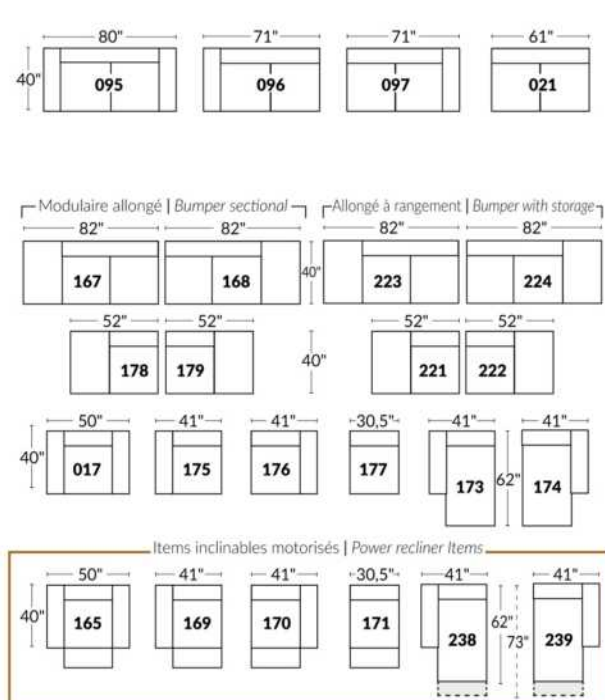

SIÈGE 30" DE LARGE | 30" SEAT WIDTH