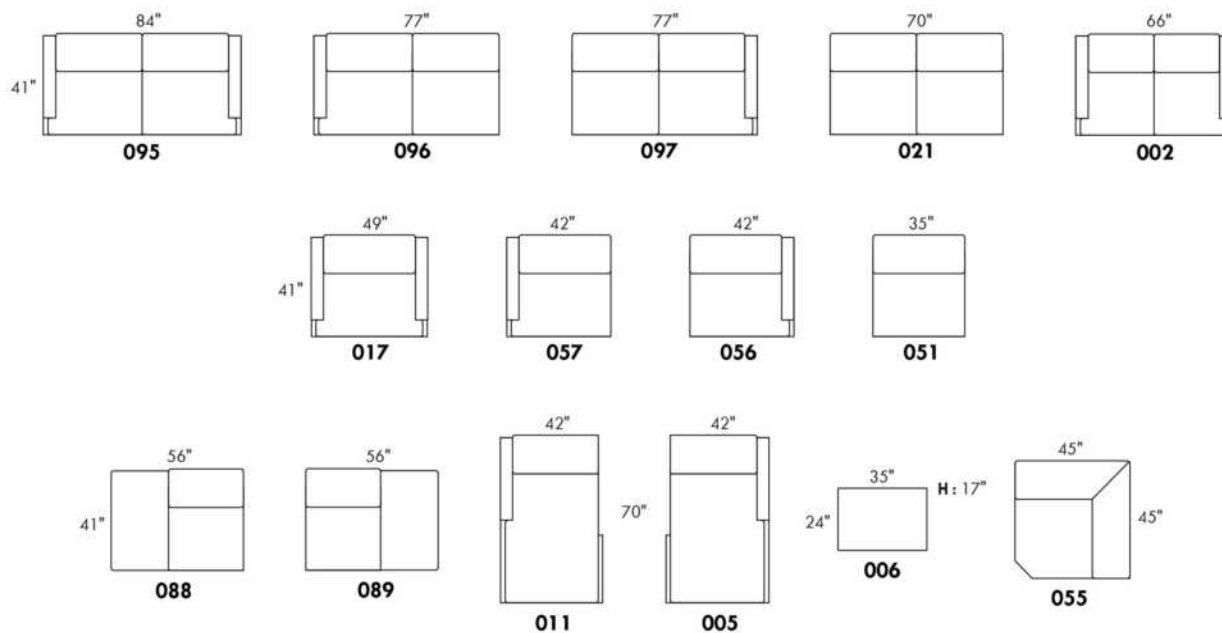

WINSLOW

Hauteur complète 34" | Hauteur de siège 18" | Hauteur devant bras 22½" | Profondeur d'assise 24"
Total Height 34" | Seat Height 18" | Arm Height 22½" | Seat Depth 24"