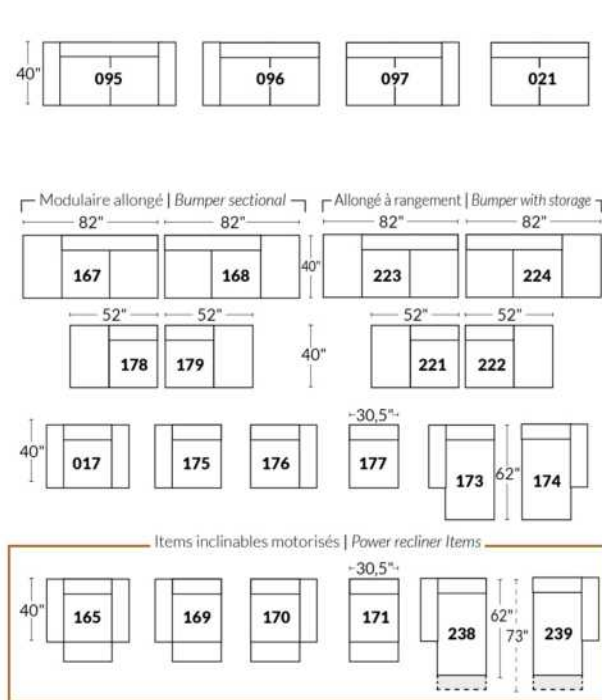

SIÈGE 30" DE LARGE | 30" SEAT WIDTH