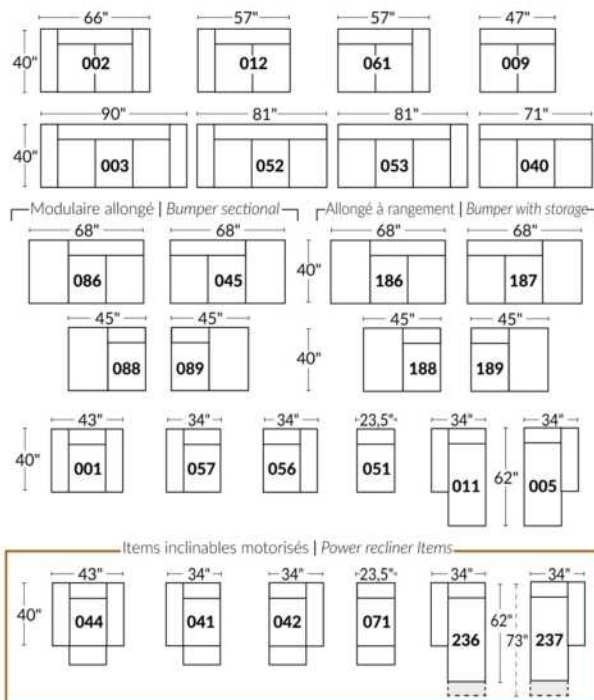

SIÈGE 23" DE LARGE | 23" SEAT WIDTH