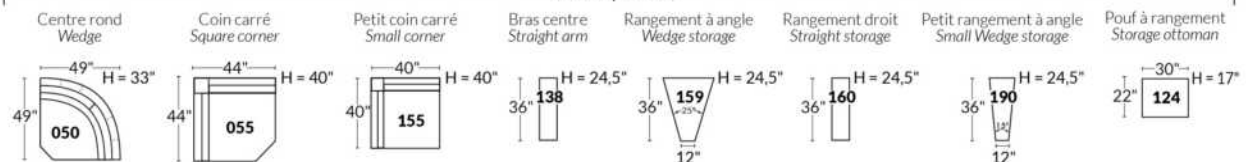

Autres | Others