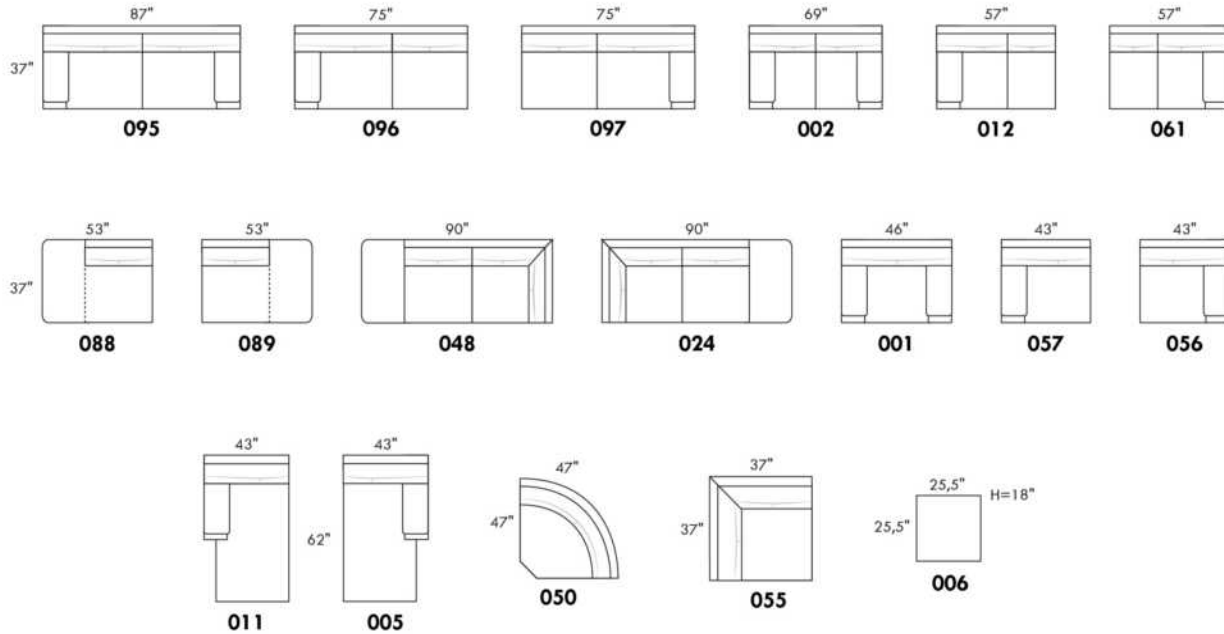

Hauteur complète 34" | Hauteur de siège 18" | Hauteur devant bras 24" | Profondeur d'assise 21"
Total Height 34" | Seat Height 18" | Arm Height 24" | Seat Depth 21"