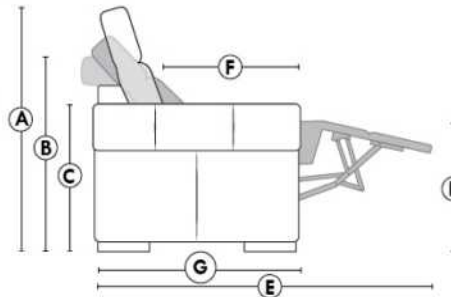

WASHINGTON

OPTIMA
Collection

Jaymar

Conçu et fabriqué fièrement au Canada
Proudly designed and made in Canada

Our product is hand-made and minor variations can occur.

SPECIFICATIONS