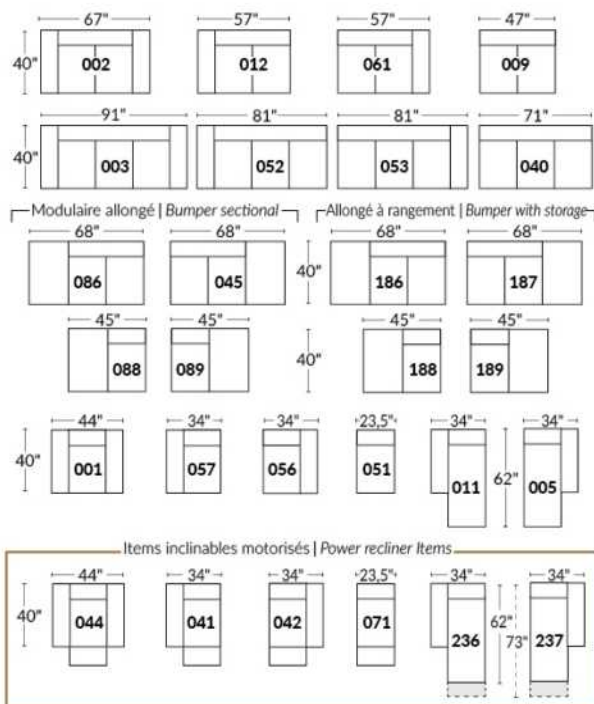

SIÈGE 23" DE LARGE | 23" SEAT WIDTH