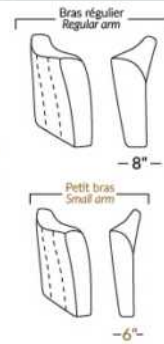

BRAS | ARMS

Option de bras:
Bras Régulier Large 8" ou Petit bras 6"

Arm option
Regular arm Large 8" or Small arm 6"

Contrôle de l'inclinaison situé à l'extérieur du bras
Recliner control located on the outside of the arm.