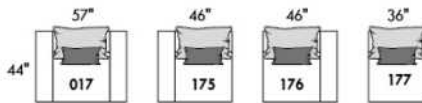

FASHION II

COUSSINS CARRÉS - DOS APPARENT
SQUARE CUSHIONS - VISBLE BACK

833 26 x 7 x 19
834 16 x 6 x 16