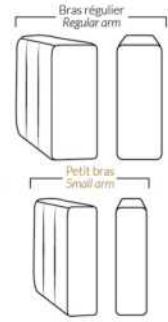

OPTIMA Collection

Conçu et fabriqué fièrement au Canada
Proudly designed and made in Canada

SPECIFICATIONS

- ☐ Appui-tête levé | Headrest up
- ☐ Appui-tête baissé | Headrest down
- ☐ Complètement incliné | Fully reclined

- **A** Hauteur complète 40" Total Height
- **B** Hauteur appui-tête baissé 33" Height headrest down
- **C** Hauteur du bras 24" Arm Height
- **D** Hauteur du siège 19,5" Seat height
- **E** Profondeur inclinée 65" Depth fully reclined
- **F** Profondeur d'assise 20"ou/ou 22" Seat depth
- **G** Profondeur appui-tête monté 37,5" Depth with headrest up

BRAS | ARMS

Option de bras:
Bras Régulier Large ou Petit bras

Arm option
Regular arm Large or Small arm

Option d'accessoires disponible sur
certain bras régulier seulement

Accessories option, available on certain
Regular arms ONLY.

FAUTEUIL BERÇANT PIVOTANT INCLINABLE SWIVEL ROCKING MOTION CHAIR

Dégagement mural de 16" Wall clearance
Hauteur de 42" Height
Largeur de bras 6" Arms width
Option base de bois | Wood base option

SIÈGE 23" DE LARGE | 23" SEAT WIDTH

SIÈGE 30" DE LARGE | 30" SEAT WIDTH

Autres | Others