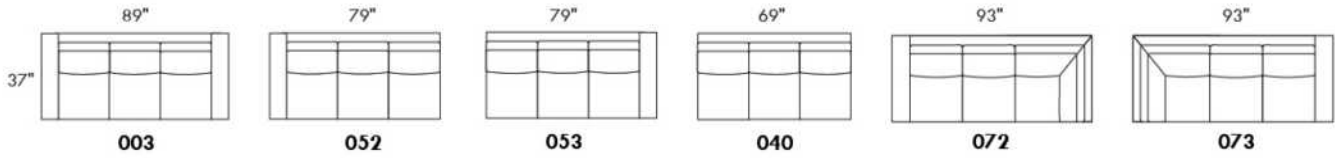

FELIX

Hauteur complète 35" | Hauteur de siège 19" | Hauteur devant bras 25" | Profondeur d'assise 21"/22"
Total Height 35" | Seat Height 19" | Arm Height 25" | Seat Depth 21"/22"

www.jaymar.ca