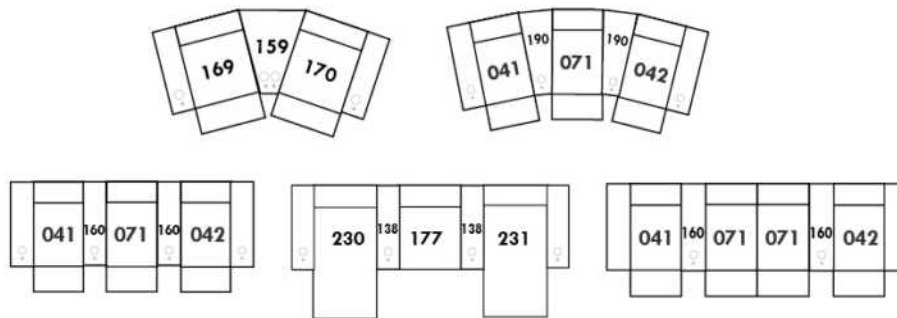

Each storage item has 2 USB ports and one electrical outlet inside the storage.

SUGGESTED CONFIGURATIONS

CDN Price List

TOULOUSE

FEATURES: Modern style with tufted headrest & base. Manual headrest adjustable to 1 position.
SPECS: Seat Depth: 23". Arm Height: 21". Seat Height: 16,5".