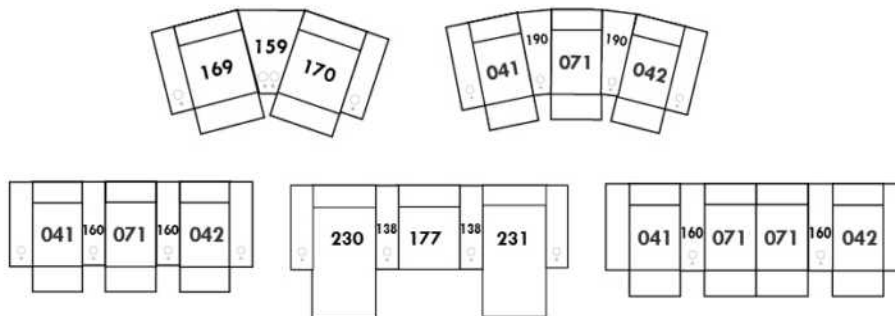

Each storage item has 2 USB ports and one electrical outlet inside the storage.

SUGGESTED CONFIGURATIONS

CDN Price List

BRASILIA

LG52 available metal or wood. If wood specify colour.

COMBO: Cover #2 on back only.