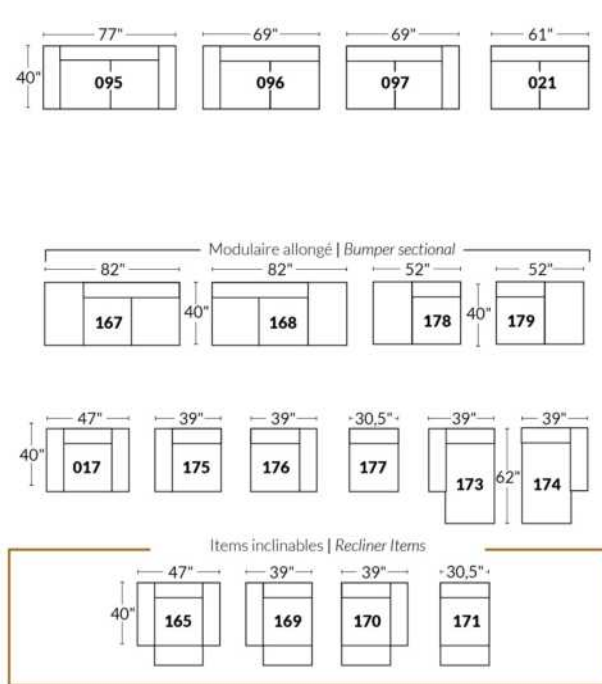

SIÈGE 30" DE LARGE | 30" SEAT WIDTH