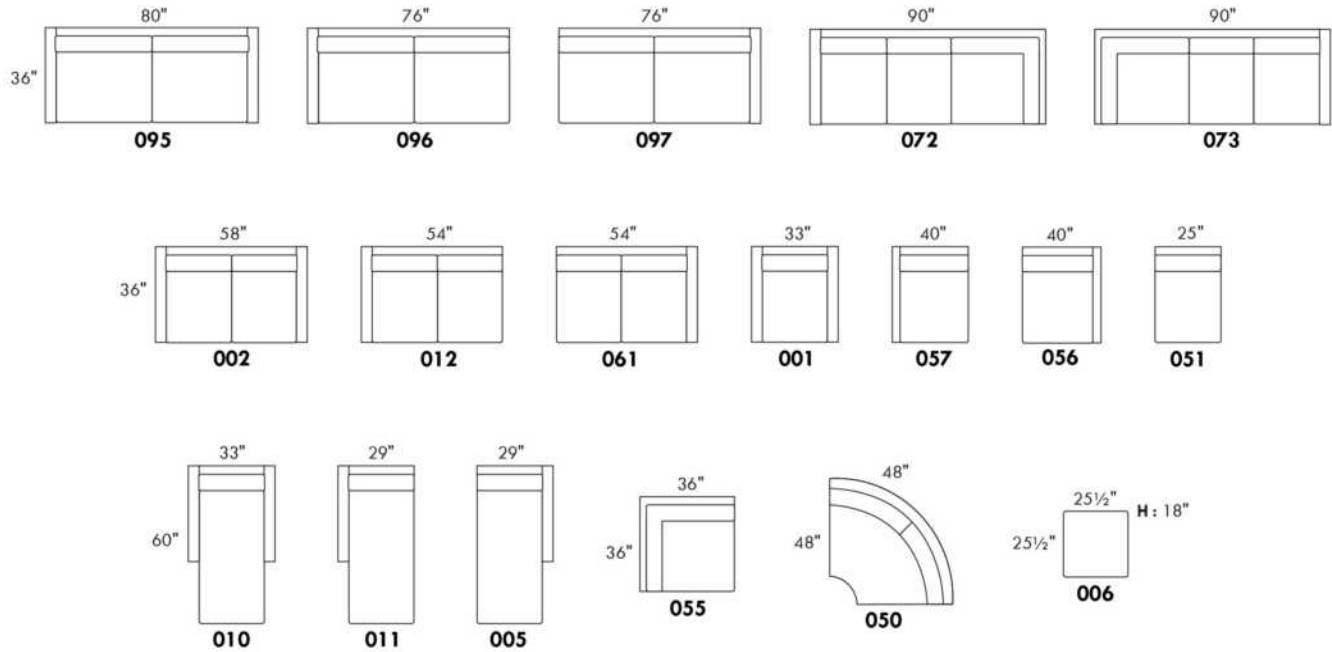

Hauteur complète 35" | Hauteur de siège 19" | Hauteur devant bras 24" | Profondeur d'assise 21"
Total Height 35" | Seat Height 19" | Arm Height 24" | Seat Depth 21"