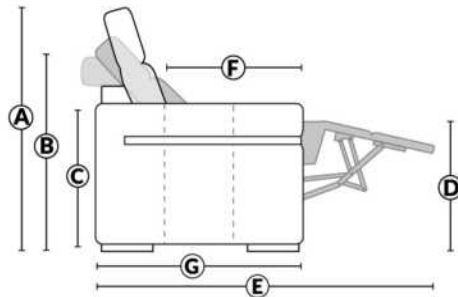

SPECIFICATIONS