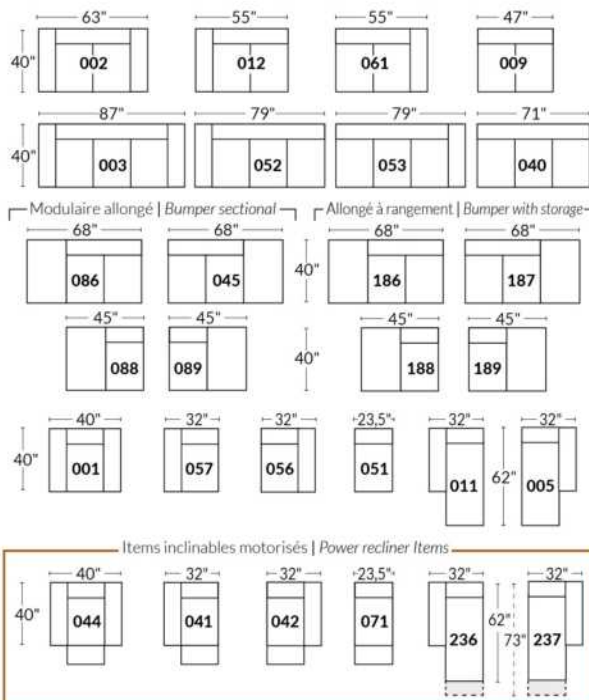

SIÈGE 23" DE LARGE | 23" SEAT WIDTH