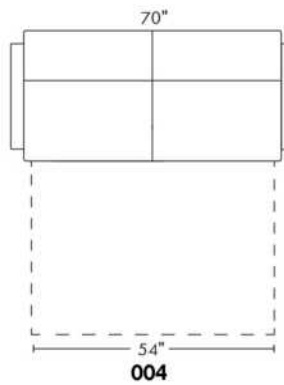

ESTHER

Hauteur complète 35" | Hauteur de siège 19" | Hauteur devant bras 26" | Profondeur d'assise 21"
Total Height 35" | Seat Height 19" | Arm Height 26" | Seat Depth 21"

www.jaymar.ca