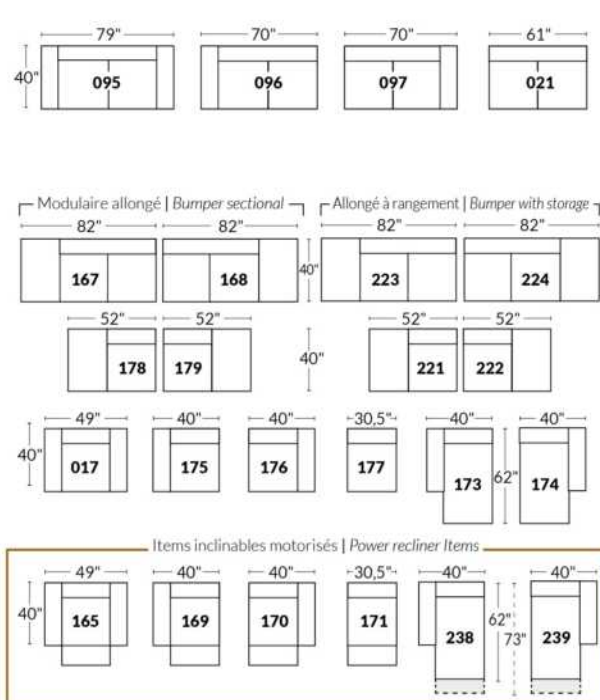

SIÈGE 30" DE LARGE | 30" SEAT WIDTH