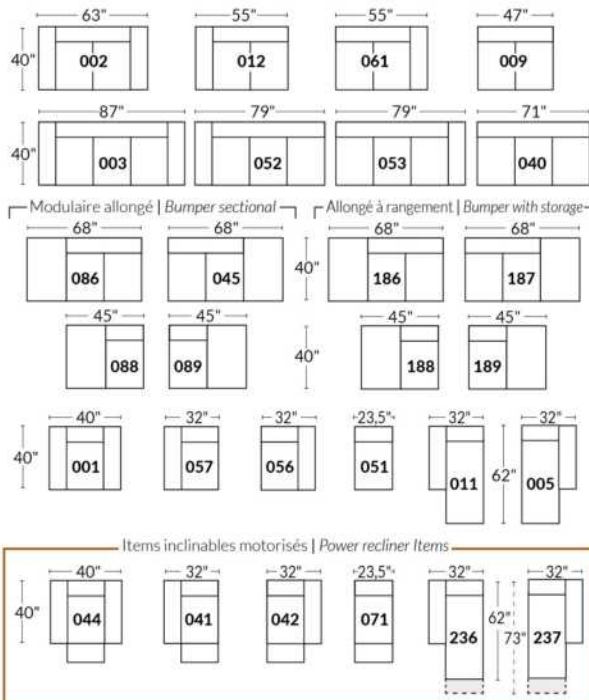

SIÈGE 23" DE LARGE | 23" SEAT WIDTH