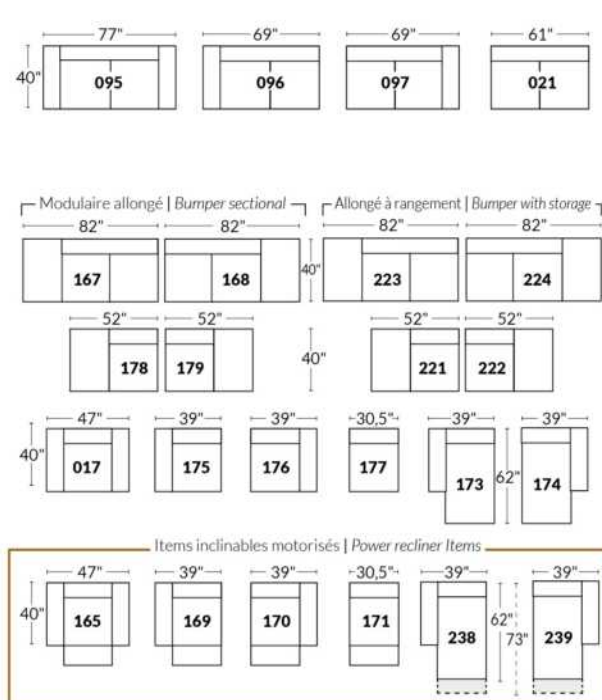

SIÈGE 30" DE LARGE | 30" SEAT WIDTH