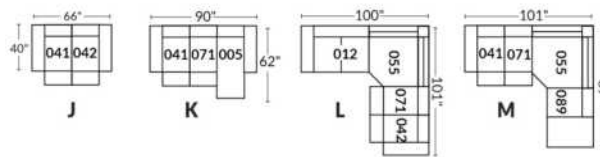

EXEMPLE 23" EXAMPLE