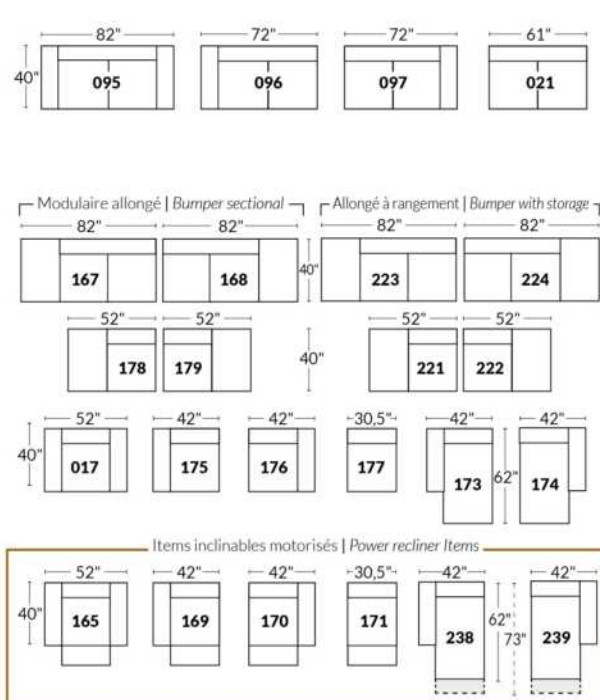

SIÈGE 30" DE LARGE | 30" SEAT WIDTH