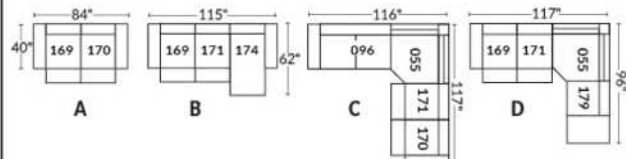

EXEMPLE 30" EXAMPLE