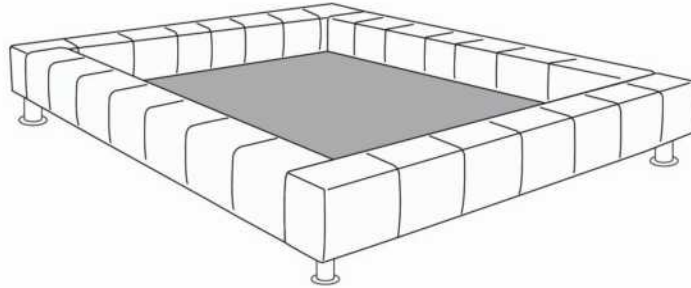

BRIDGE

Lit bridge *Bed items*

Base de Lit/*Bed base*

372 California King (US only/*seulement*) | 380 King | 360 Queen | 314 Simple/*Single*