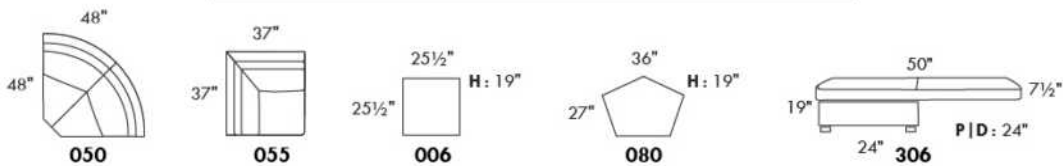

FELIX

Hauteur complète 35" | Hauteur de siège 19" | Hauteur devant bras 25" | Profondeur d'assise 21"/22"
Total Height 35" | Seat Height 19" | Arm Height 25" | Seat Depth 21"/22"

www.jaymar.ca