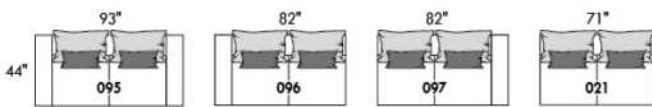

FASHION COLLECTION

FASHION I

COUSSINS PLEINE LARGEUR
FULL BACK CUSHIONS

831 34 x 7 x 19
832 24 x 6 x 10

FASHION II

COUSSINS CARRÉS - DOS APPARENT
SQUARE CUSHIONS - VISIBLE BACK

833 26 x 7 x 19
834 16 x 6 x 16