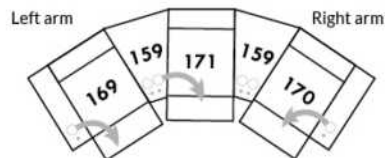

EXAMPLE A:

041-169: Controller and cup holder on the left arm

071-171: hidden touch sensor buttons on side of seat

042-170: Controller and cup holder on right arm

EXAMPLE B:

071-171: These two items can be connected to a smart cup holder which will control the recliner. You must then use one of these items: 138, 159, 160 and 190