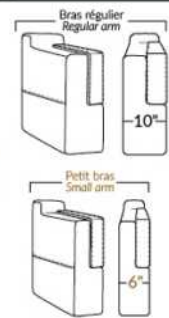

BRAS | ARMS

Option de bras:
Bras Régulier Large 10" ou Petit bras 6"

Arm option
Regular arm Large 10" or Small arm 6"

Contrôle de l'inclinaison situé à l'extérieur du bras
Recliner control located on the outside of the arm.