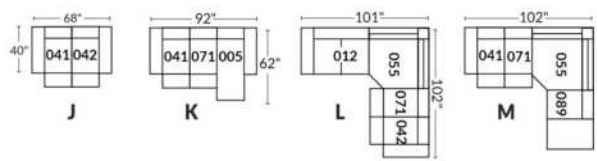

EXEMPLE 23" EXAMPLE