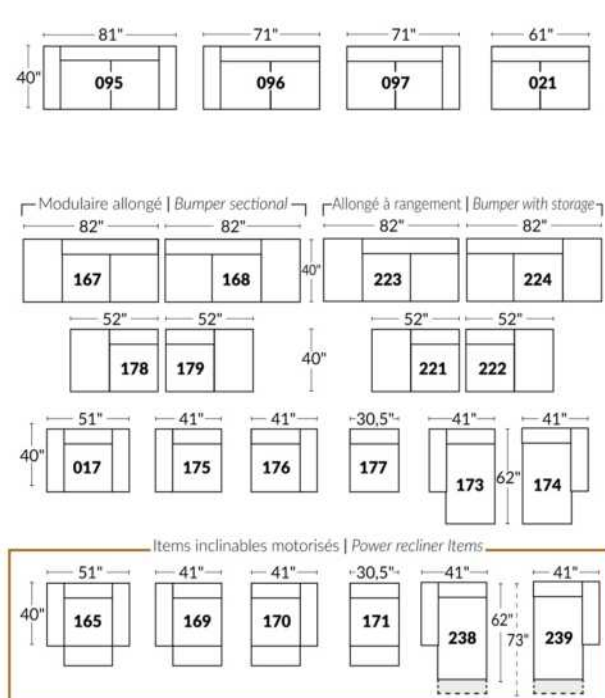

SIÈGE 30" DE LARGE | 30" SEAT WIDTH