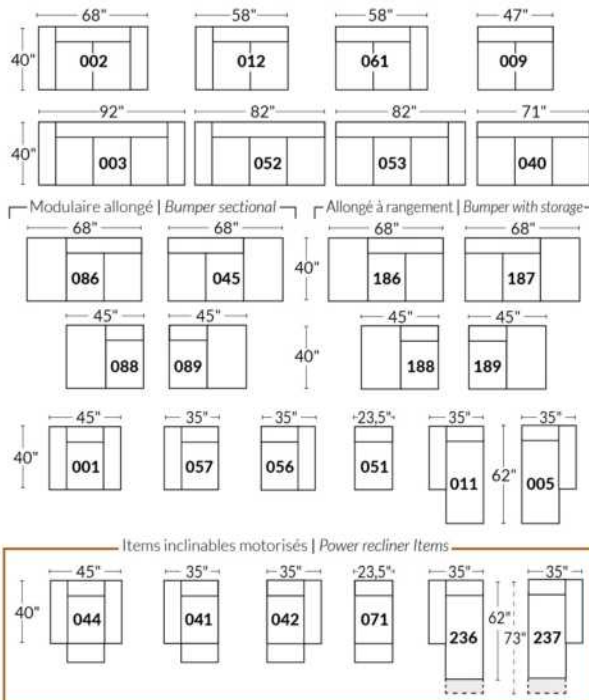

SIÈGE 23" DE LARGE | 23" SEAT WIDTH