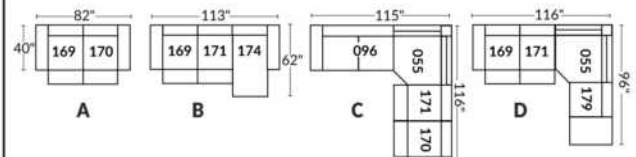

EXEMPLE 30" EXAMPLE