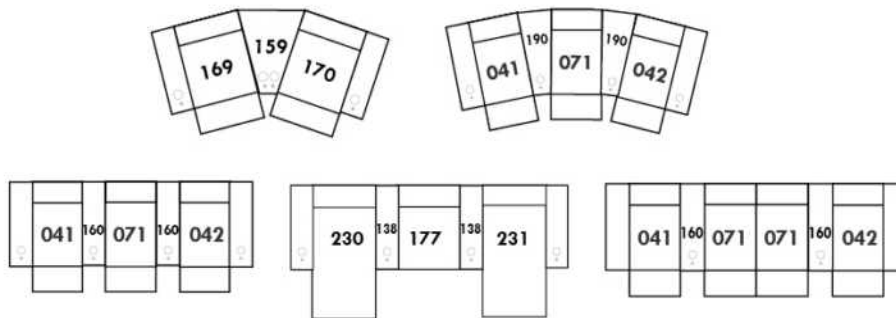

SUGGESTED CONFIGURATIONS