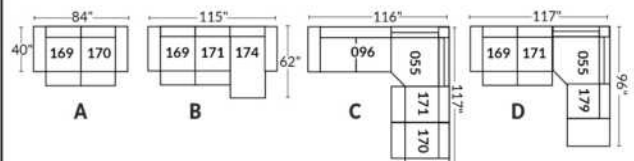

EXEMPLE 30" EXAMPLE