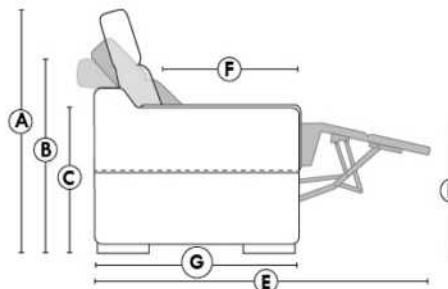

SPECIFICATIONS