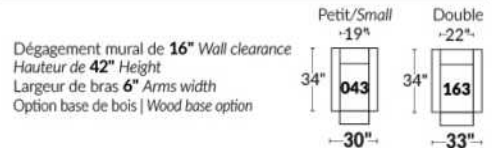

FAUTEUIL BERÇANT PIVOTANT INCLINABLE SWIVEL ROCKING MOTION CHAIR