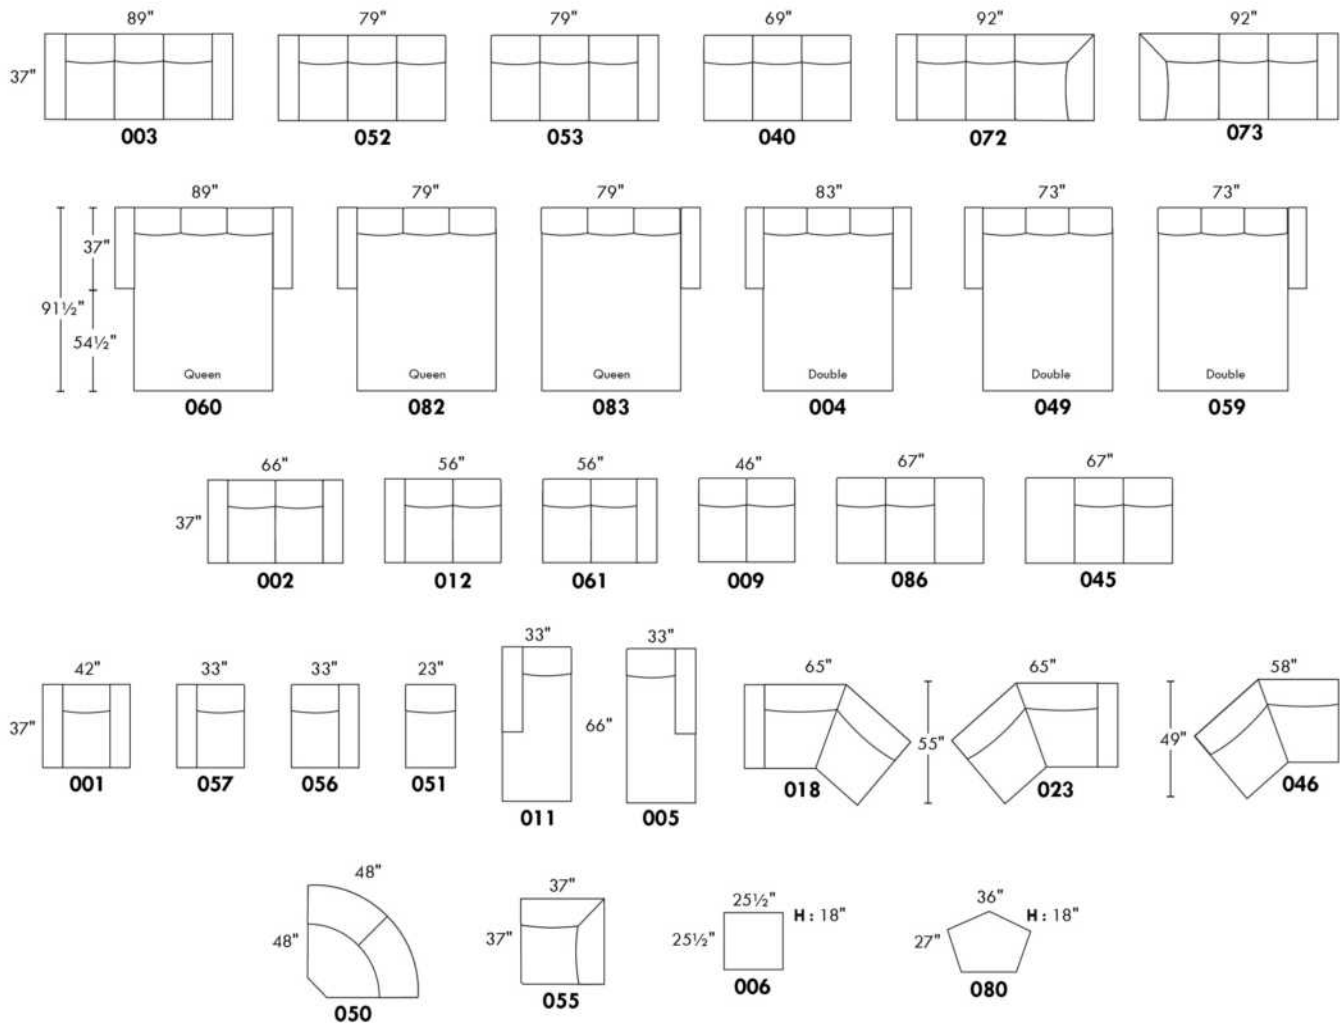

HUNTINGTON

Hauteur complète 35" | Hauteur de siège 19" | Hauteur devant bras 25" | Profondeur d'assise 21"
Total Height 35" | Seat Height 19" | Arm Height 25" | Seat Depth 21"