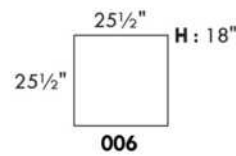

HARRISON

Hauteur complète 36" | Hauteur de siège 19" | Hauteur devant bras 26" | Profondeur d'assise 21"
Total Height 36" | Seat Height 19" | Arm Height 26" | Seat Depth 21"

www.jaymar.ca