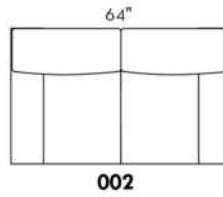

HARRISON

Hauteur complète 36" | Hauteur de siège 19" | Hauteur devant bras 26" | Profondeur d'assise 21"
Total Height 36" | Seat Height 19" | Arm Height 26" | Seat Depth 21"

www.jaymar.ca