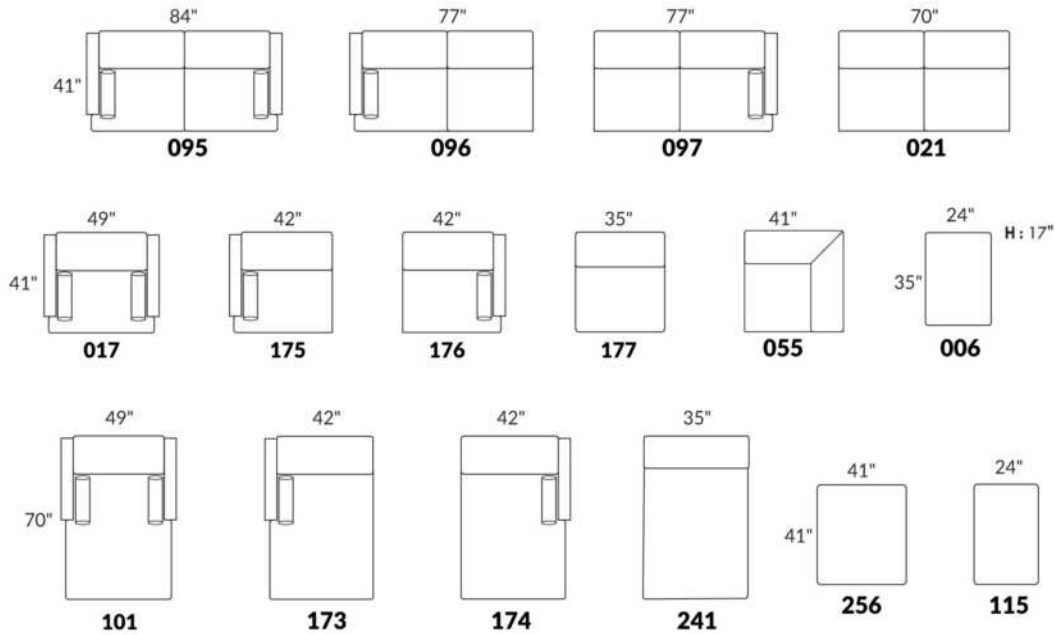

CALIFORNIA

Hauteur complète 34" | Hauteur de siège 18" | Hauteur devant bras 22½" | Profondeur d'assise 24"
Total Height 34" | Seat Height 18" | Arm Height 22½" | Seat Depth 24"