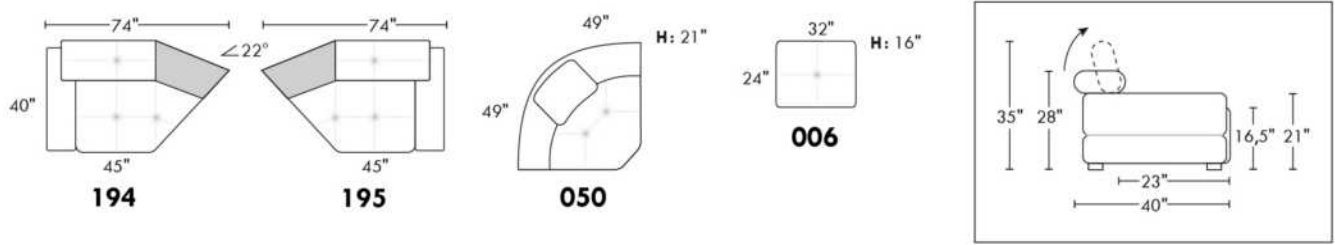

PARIS

Hauteur complète 28"/35" | Hauteur de siège 16½" | Hauteur devant bras 21" | Profondeur d'assise 23"
Total Height 28"/35" | Seat Height 16½" | Arm Height 21" | Seat Depth 23"