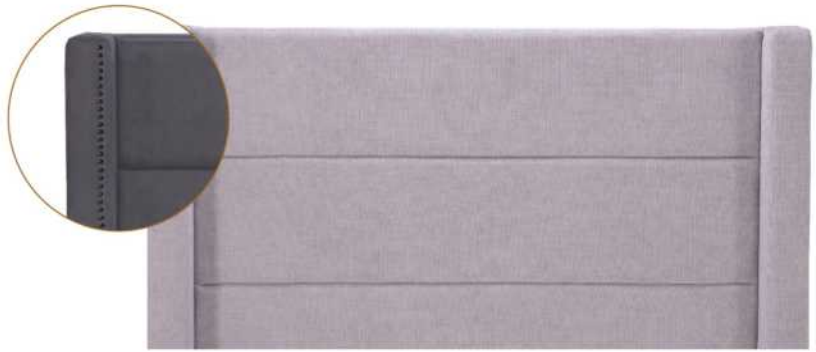

DYLAN

Tête de lit avec oreilles | Headboard with wings

400 King - 401 Queen - 402 Double - 403 Simple | Single

Pour les dimensions des bases; Voir la liste de prix 99905
For the dimensions of the bed bases; See Price list 99905

Option de clous | Nail options

Silver - Copper - Brass
1/2" diamètre

4" Base contour LARGE | WIDE contour Base

DIMENSIONS

Lit grandeur complète
Complete bed size

Base: 12" Haut | Height

L x P/D x H

K
Q
D
S

87" x 90" x 44"
69" x 90" x 44"
64" x 86" x 44"
49" x 86" x 44"

* Avec pattes | * With Legs
K 410 - Q 411 - D 412 - S 413

Anti-poussière | No Dust
K 420 - Q 421 - D 422 - S 423