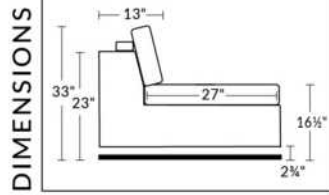

NATURE: RÜBIX COLLECTION

ITEMS 27" & 30" NE SONT PAS COMPATIBLES | ARE NOT COMPATIBLE
(PROFONDEUR DES ITEMS DIFFÉRENT | DEPTH OF ITEMS DIFFER)
Coussins cylindriques disponibles en ton sur ton ou en combo
Roll Cushions available in tone on tone or in combo

27" SIÈGES/SEAT

30" SIÈGES/SEAT