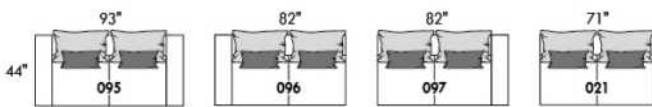

FASHION COLLECTION

FASHION I

COUSSINS PLEINE LARGEUR
FULL BACK CUSHIONS

831 34 x 7 x 19
832 24 x 6 x 10

FASHION II

COUSSINS CARRÉS - DOS APPARENT
SQUARE CUSHIONS - VISIBLE BACK

833 26 x 7 x 19
834 16 x 6 x 16