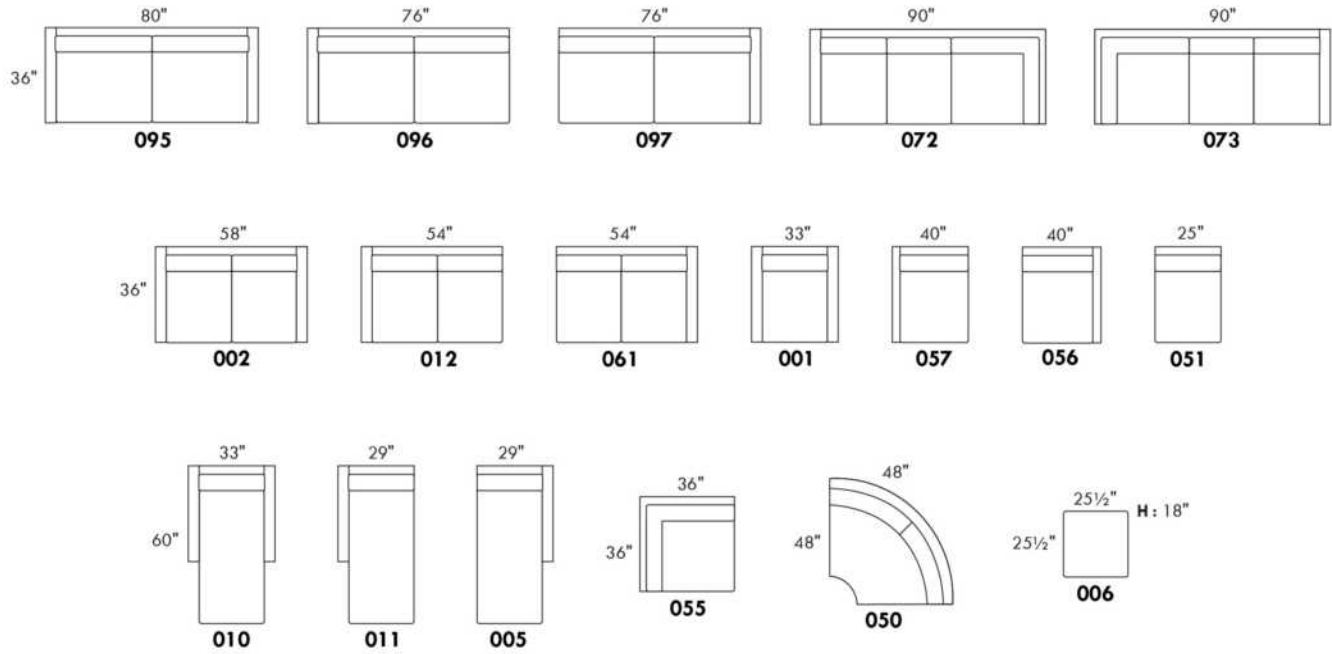

Hauteur complète 35" | Hauteur de siège 19" | Hauteur devant bras 24" | Profondeur d'assise 21"
Total Height 35" | Seat Height 19" | Arm Height 24" | Seat Depth 21"