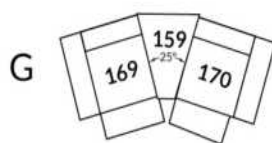

30" Seat Width | Siège 30" de large

Home Theatre CONFIGURATIONS Cinéma maison

23" Seat Width | Siège 23" de large

Home Theatre CONFIGURATIONS Cinéma maison

OPTIMA Collection

Jaymar 

Proudly designed and made in Canada