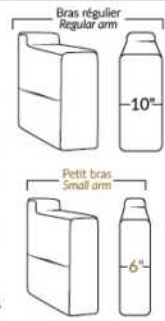

BRAS | ARMS

Option de bras:
Bras Régulier Large 10" ou Petit bras 6"

Arm option
Regular arm Large 10" or Small arm 6"

Contrôle de l'inclinaison situé à l'intérieur du bras
Recliner control located on the inside of the arm.

Option d'accessoires disponible sur
le bras régulier seulement
Accessories option, available on Regular arms ONLY.