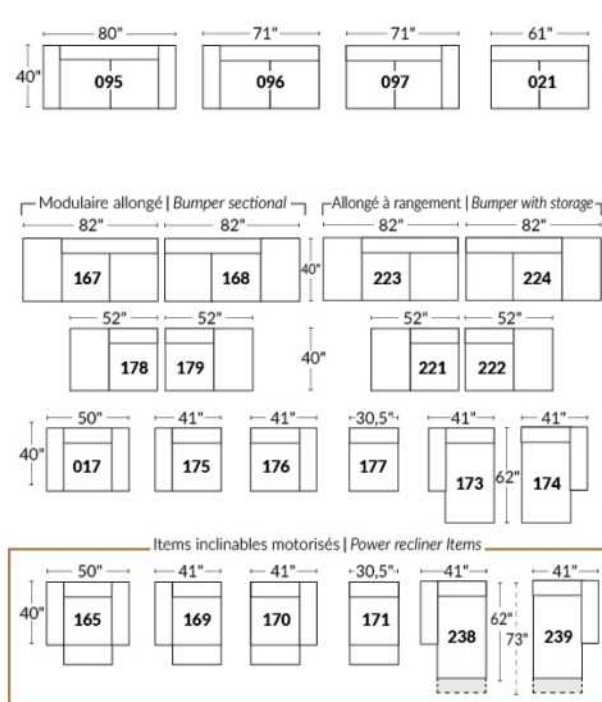

SIÈGE 30" DE LARGE | 30" SEAT WIDTH