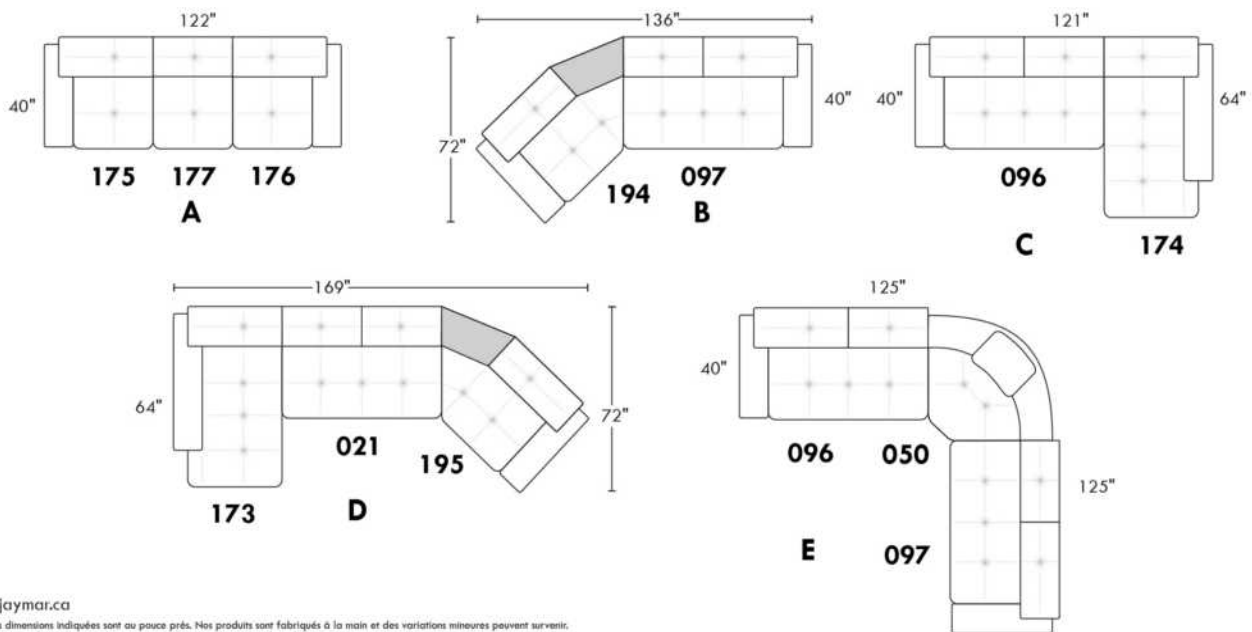

CONFIGURATIONS

www.jaymar.ca
Toutes les dimensions indiquées sont au pouce près. Nos produits sont fabriqués à la main et des variations mineures peuvent survenir.
All dimensions indicated are to the nearest inch. Our product is hand-made and minor variations can occur.