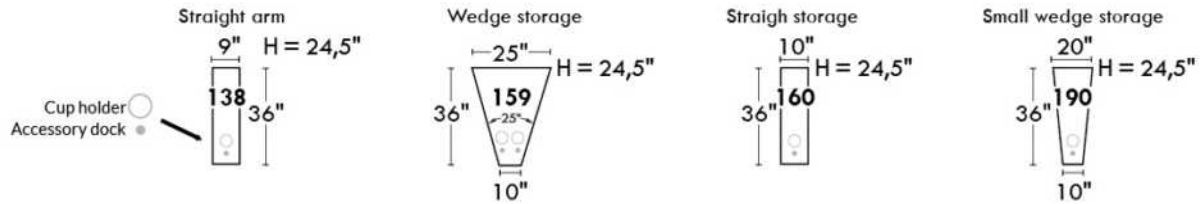

Each storage item has 2 USB ports and one electrical outlet inside the storage.

SUGGESTED CONFIGURATIONS

MELBOURNE

Manual adjustable headrest on all items (2 on square corner & stationary on wedge).

*Wall hugger power recliners with full footrest. *043 & 163 chairs: Wall clearance 16".