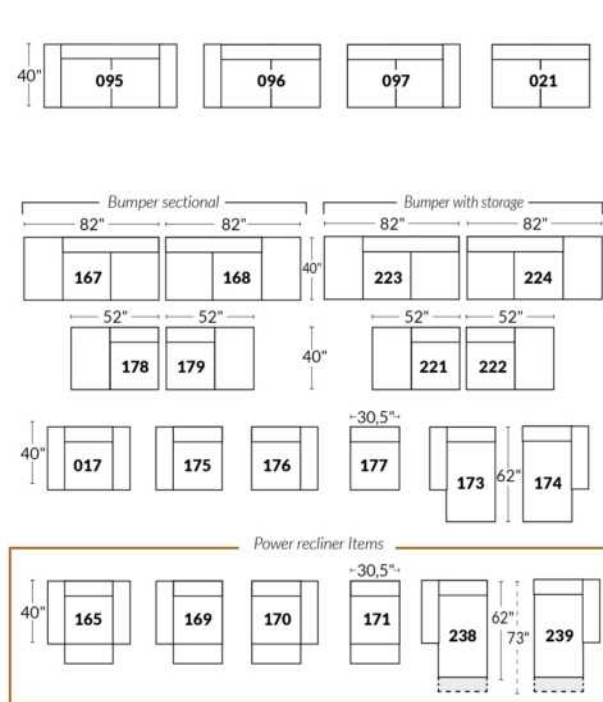

30" SEAT WIDTH