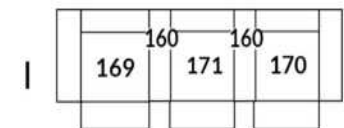

30" Seat Width | Siège 30" de large

Home Theatre CONFIGURATIONS Cinéma maison

23" Seat Width | Siège 23" de large

Home Theatre CONFIGURATIONS Cinéma maison

OPTIMA Collection

Jaymar 

Proudly designed and made in Canada