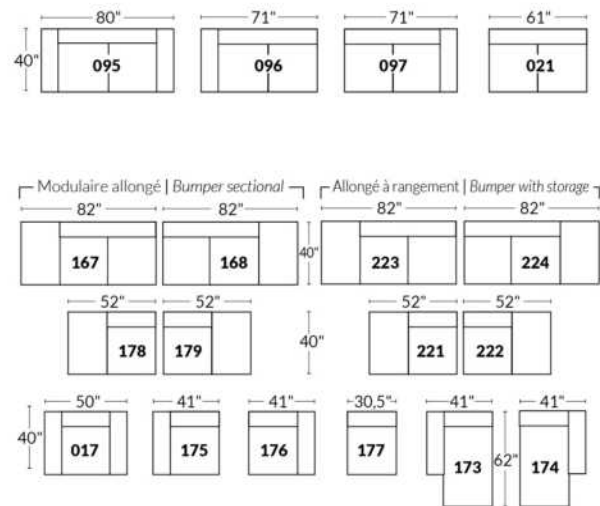

SIÈGE 30" DE LARGE | 30" SEAT WIDTH