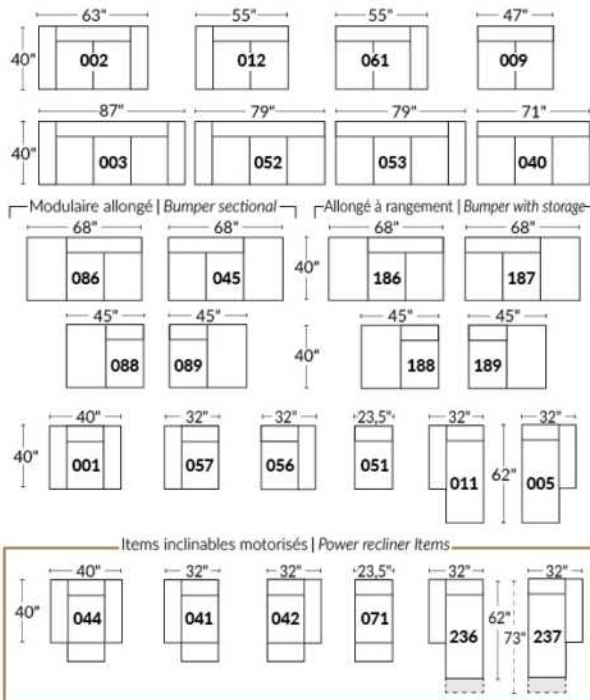

SIÈGE 23" DE LARGE | 23" SEAT WIDTH