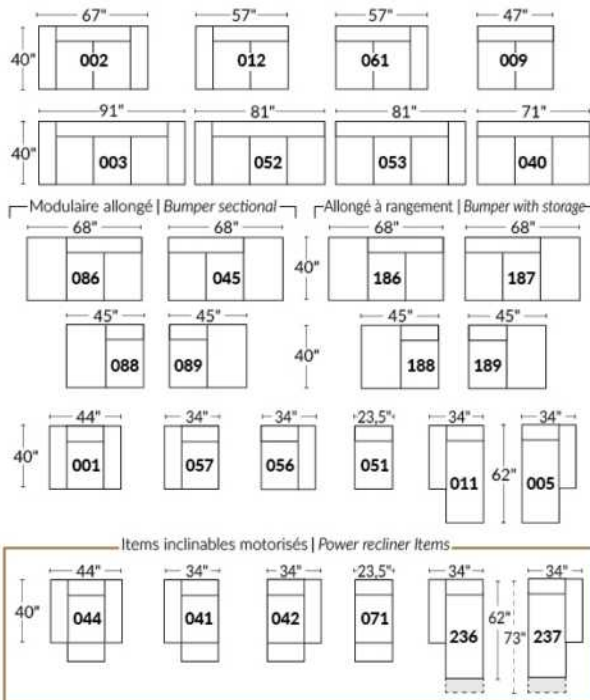

SIÈGE 23" DE LARGE | 23" SEAT WIDTH