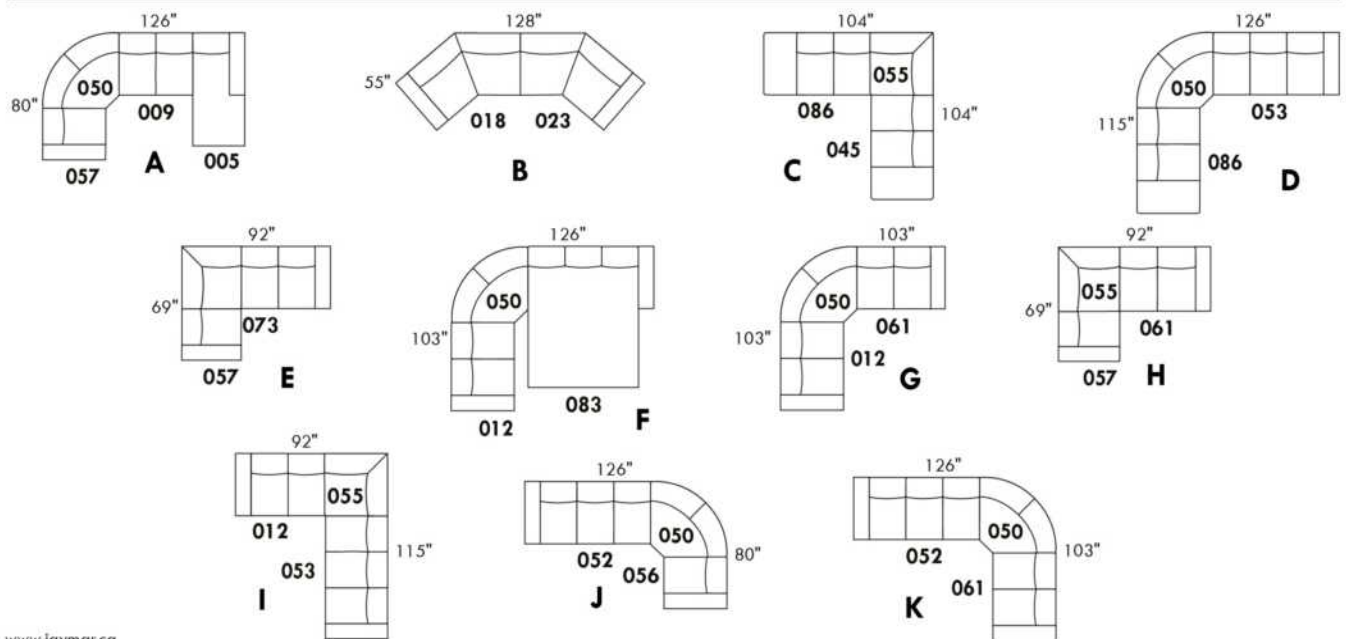

CONFIGURATIONS