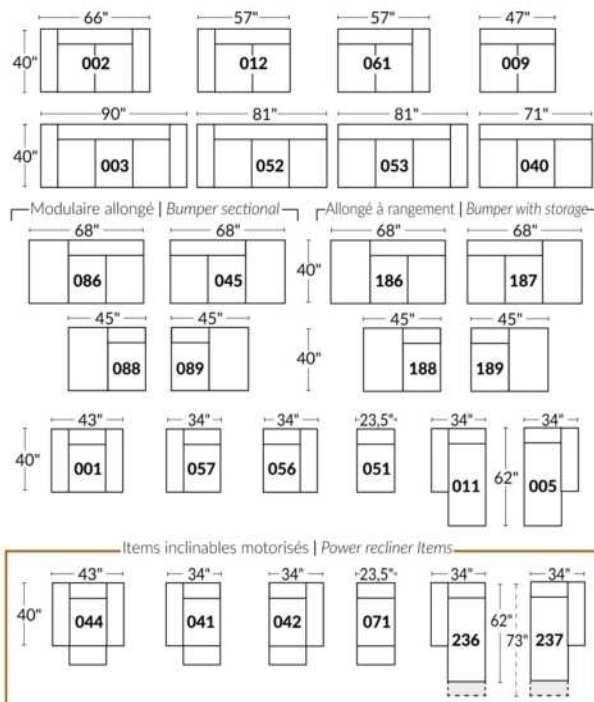

SIÈGE 23" DE LARGE | 23" SEAT WIDTH