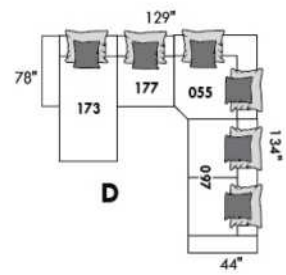

FASHION COLLECTION

FASHION I

COUSSINS PLEINE LARGEUR
FULL BACK CUSHIONS

831 34 x 7 x 19
832 24 x 6 x 10

FASHION II

COUSSINS CARRÉS - DOS APPARENT
SQUARE CUSHIONS - VISIBLE BACK

833 26 x 7 x 19
834 16 x 6 x 16

Mélanger & agencer!
Mix & Match!

Populaires | Popular CONFIGURATIONS