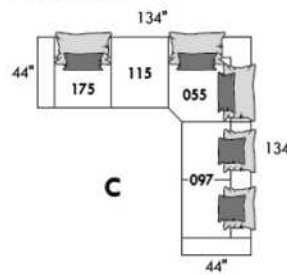

FASHION COLLECTION

FASHION I

COUSSINS PLEINE LARGEUR
FULL BACK CUSHIONS

831 34 x 7 x 19
832 24 x 6 x 10

FASHION II

COUSSINS CARRÉS - DOS APPARENT
SQUARE CUSHIONS - VISIBLE BACK

833 26 x 7 x 19
834 16 x 6 x 16

Mélanger & agencer!
Mix & Match!

Populaires | Popular CONFIGURATIONS