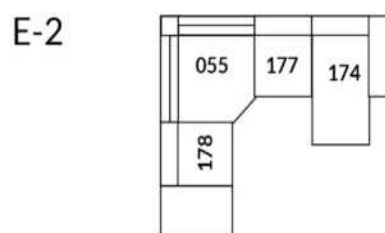

30" Seat Width | Siège 30" de large

Home Theatre CONFIGURATIONS Cinéma maison

23" Seat Width | Siège 23" de large

Home Theatre CONFIGURATIONS Cinéma maison

OPTIMA Collection

Jaymar 

Proudly designed and made in Canada