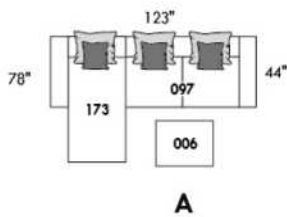

FASHION COLLECTION

FASHION I

COUSSINS PLEINE LARGEUR
FULL BACK CUSHIONS

831 34 x 7 x 19
832 24 x 6 x 10

FASHION II

COUSSINS CARRÉS - DOS APPARENT
SQUARE CUSHIONS - VISIBLE BACK

833 26 x 7 x 19
834 16 x 6 x 16

Mélanger & agencer!
Mix & Match!

Populaires | Popular CONFIGURATIONS