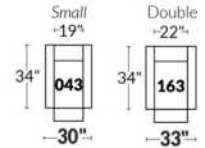

ARMS

Arm option
Regular arm Large or Small arm

Accessories option, available on certain Regular arms ONLY.

SWIVEL ROCKING MOTION CHAIR

16" Wall clearance
42" Height
6" Arms width
Wood base option

23" SEAT WIDTH