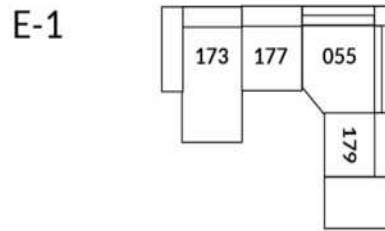

30" Seat Width | Siège 30" de large

Home Theatre CONFIGURATIONS Cinéma maison

23" Seat Width | Siège 23" de large

Home Theatre CONFIGURATIONS Cinéma maison

OPTIMA Collection

Jaymar 

Proudly designed and made in Canada