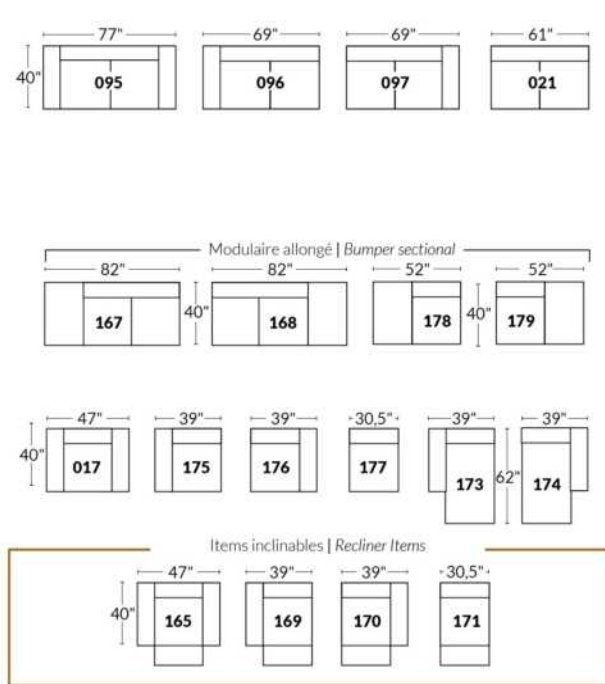

SIÈGE 30" DE LARGE | 30" SEAT WIDTH