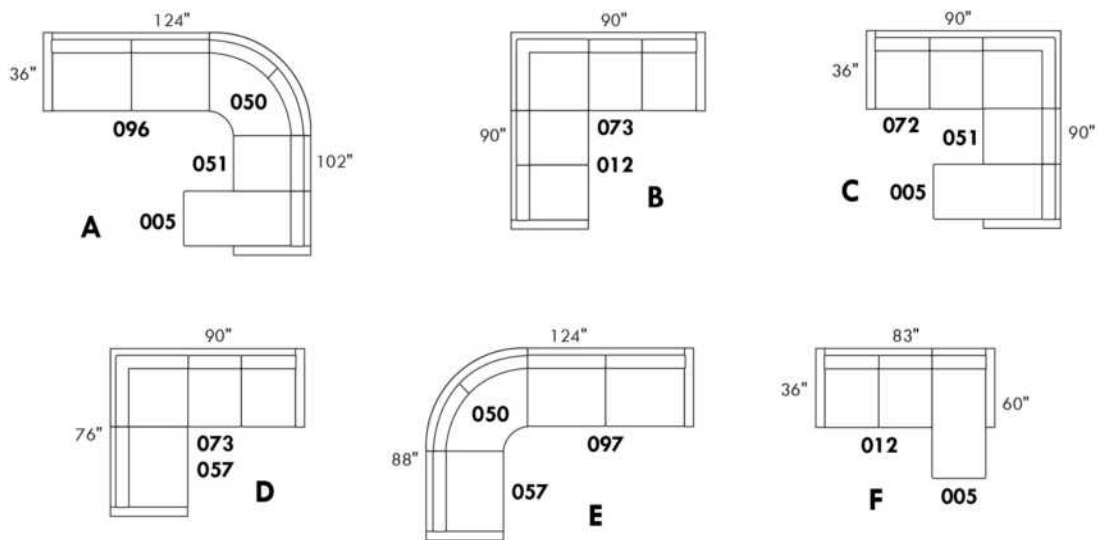

CONFIGURATIONS