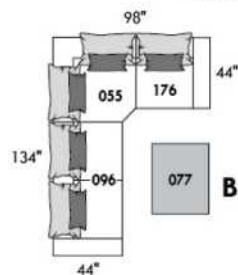

FASHION COLLECTION

FASHION I

COUSSINS PLEINE LARGEUR
FULL BACK CUSHIONS

831 34 x 7 x 19
832 24 x 6 x 10

FASHION II

COUSSINS CARRÉS - DOS APPARENT
SQUARE CUSHIONS - VISIBLE BACK

833 26 x 7 x 19
834 16 x 6 x 16

Mélanger & agencer!
Mix & Match!

Populaires | Popular CONFIGURATIONS