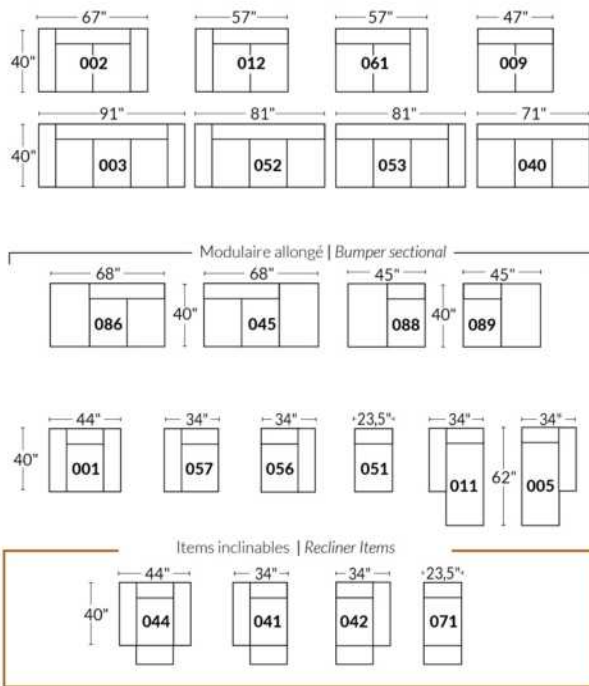

SIÈGE 23" DE LARGE | 23" SEAT WIDTH