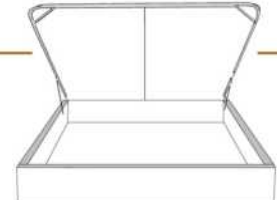

Avec rangement | With Storage
K 430 - Q 431