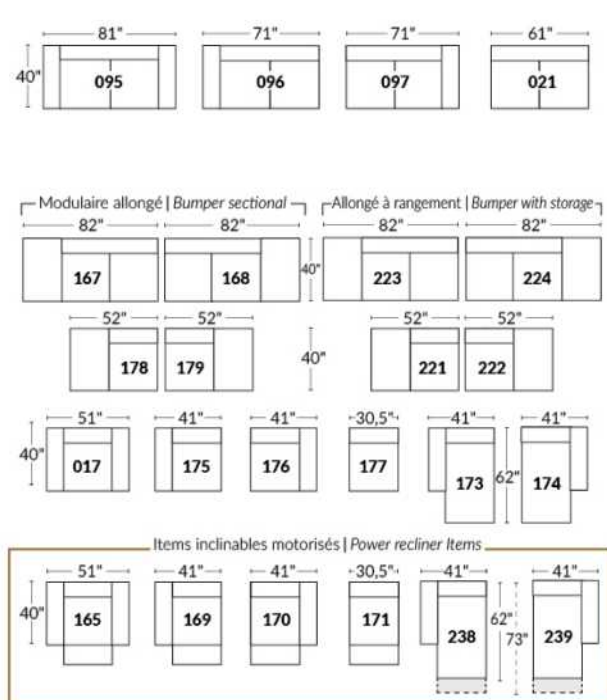

SIÈGE 30" DE LARGE | 30" SEAT WIDTH