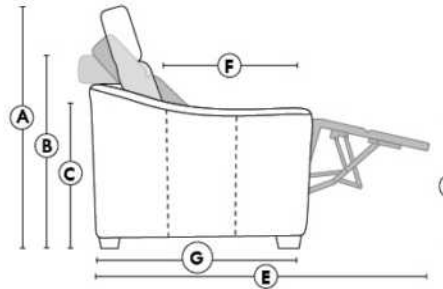

SPECIFICATIONS