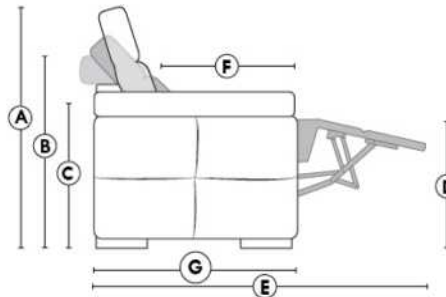

SPECIFICATIONS