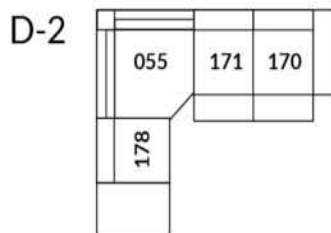

30" Seat Width | Siège 30" de large

Home Theatre CONFIGURATIONS Cinéma maison

23" Seat Width | Siège 23" de large

Home Theatre CONFIGURATIONS Cinéma maison

OPTIMA Collection

Jaymar 

Proudly designed and made in Canada