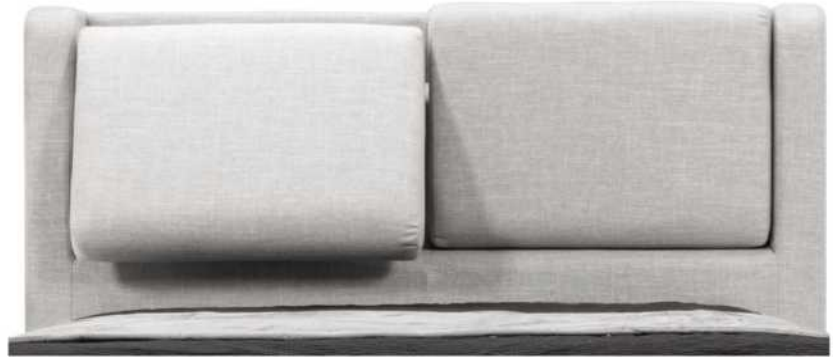

ZEN

Tête de lit sans oreilles | Headboard without wings

400 King - 401 Queen

Pour les dimensions des bases; Voir la liste de prix 99900
For the dimensions of the bed bases; See Price list 99900

4" Base contour LARGE | WIDE contour Base

DIMENSIONS

Lit grandeur complète
Complete bed size

Base: 12" Haut | Height

L x P/D x H

87" x 95" x 47"

69" x 95" x 47"

K
Q

*Avec pattes | *With Legs
K 410 - Q 411

Anti-poussière | No Dust
K 420 - Q 421