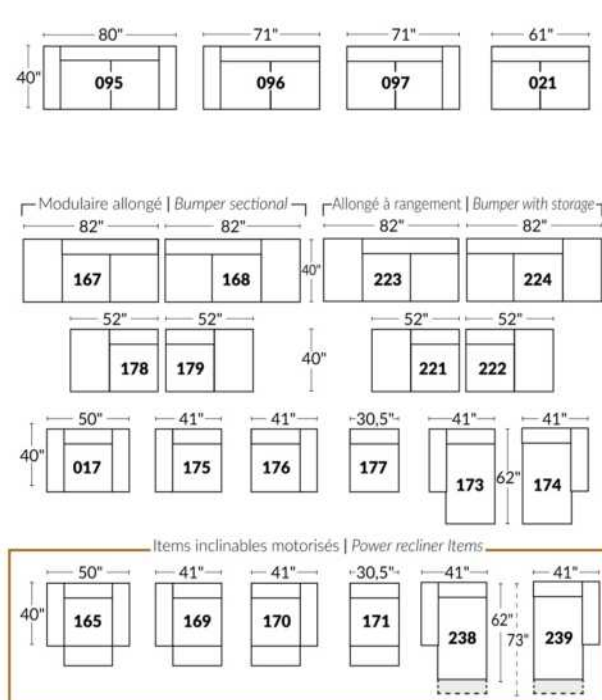

SIÈGE 30" DE LARGE | 30" SEAT WIDTH