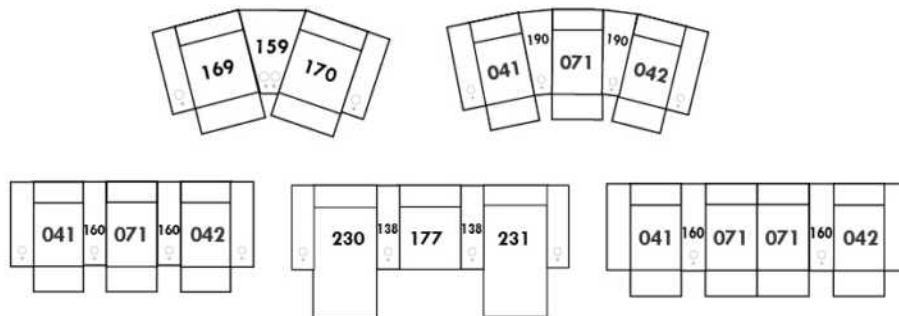

Each storage item has 2 USB ports and one electrical outlet inside the storage.

SUGGESTED CONFIGURATIONS

USA Price List

ARMANI

LEGS: Specify wood leg colour LG35; ottoman LG68.

COMBO: Cover #2 on back and seat.