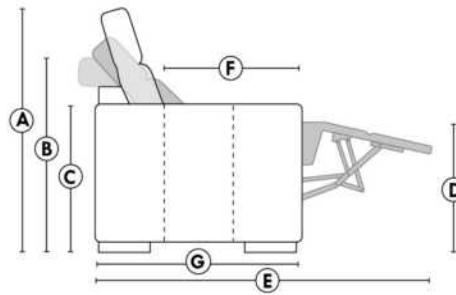

OPTIMA Collection

Jaymar

Proudly designed and made in Canada

Our product is hand-made and minor variations can occur.

SPECIFICATIONS