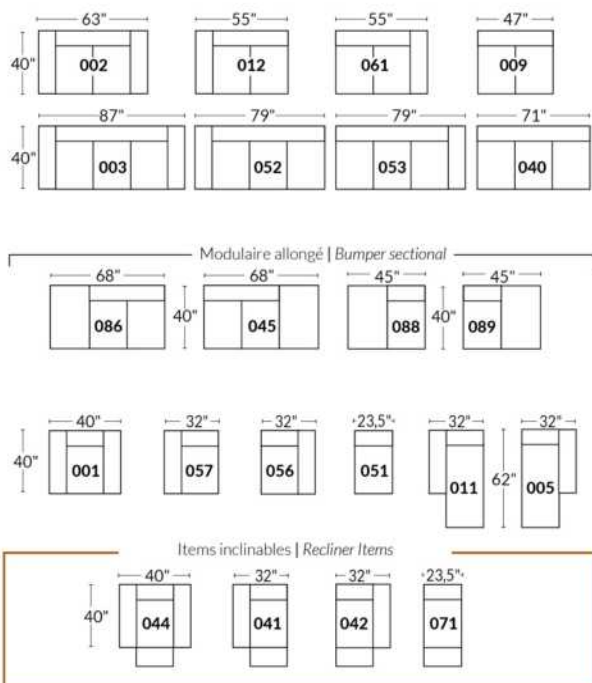

SIÈGE 23" DE LARGE | 23" SEAT WIDTH