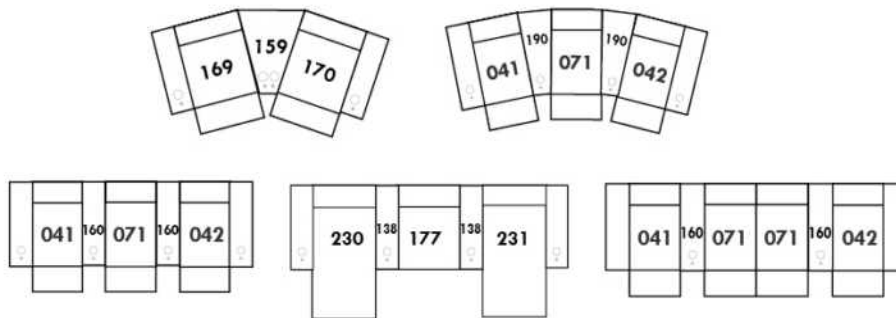

Each storage item has 2 USB ports and one electrical outlet inside the storage.

SUGGESTED CONFIGURATIONS

USA Price List

BRASILIA

LG52 available metal or wood. If wood specify color.

COMBO: Cover #2 on back only.