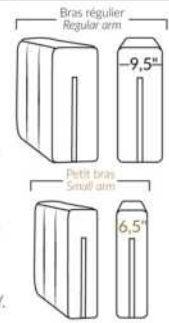

BRAS | ARMS

Option de bras:
Bras Régulier Large 9,5" ou Petit bras 6,5"

Arm option
Regular arm Large 9,5" or Small arm 6,5"

Contrôle de l'inclinaison situé à l'intérieur du bras
Recliner control located on the inside of the arm.

Option d'accessoires disponible sur le bras régulier seulement
Accessories option, available on Regular arms ONLY.