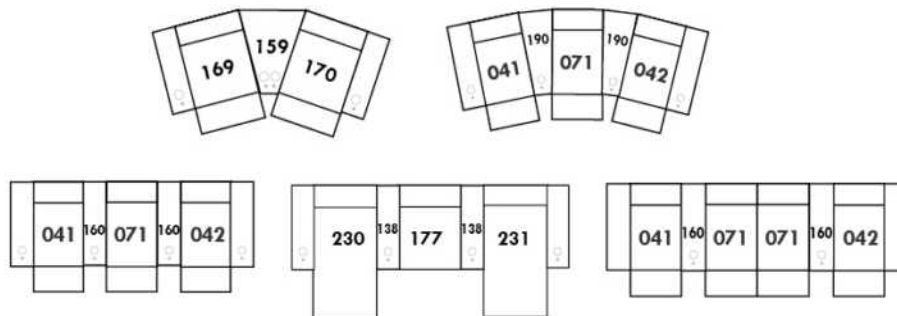

Each storage item has 2 USB ports and one electrical outlet inside the storage.

SUGGESTED CONFIGURATIONS

USA Price List

TOULOUSE

FEATURES: Modern style with tufted headrest & base. Manual headrest adjustable to 1 position.
SPECS: Seat Depth: 23". Arm Height: 21". Seat Height: 16,5".