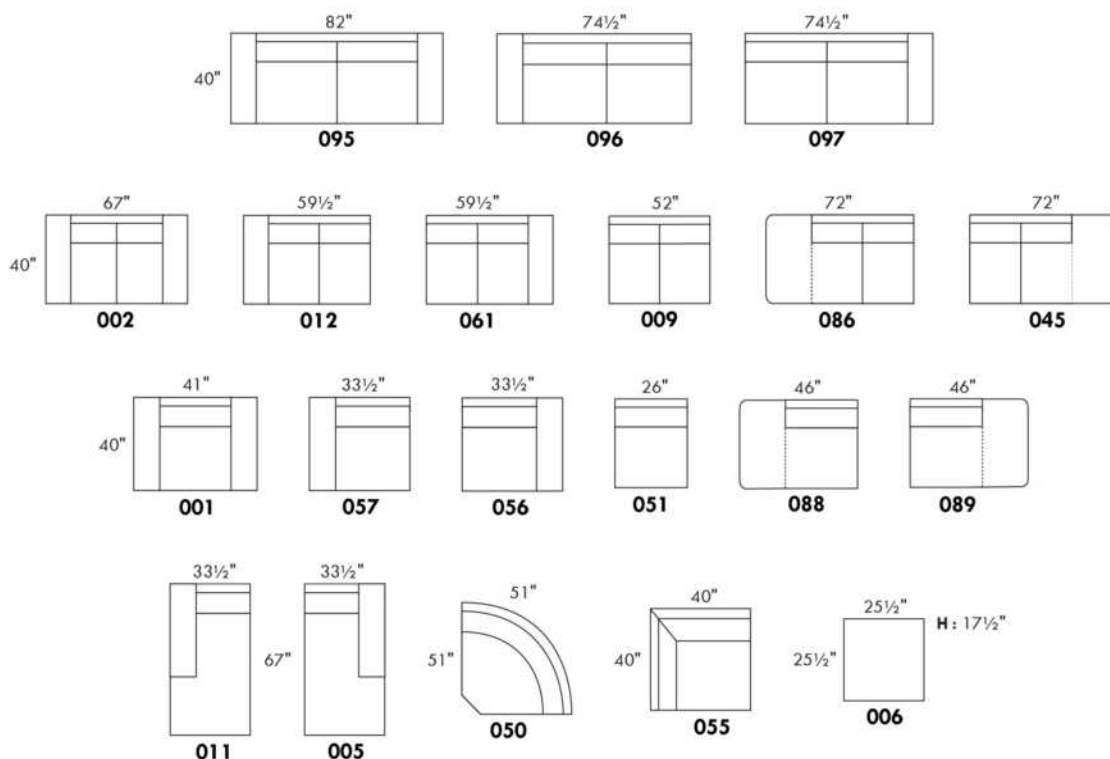

Hauteur complète 34" | Hauteur de siège 17" | Profondeur d'assise 21"
Total Height 34" | Seat Height 17" | Seat Depth 21"