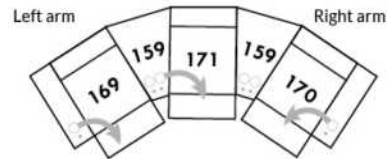

EXAMPLE A:

041-169: Controller and cup holder on the left arm
071-171: hidden touch sensor buttons on side of seat
042-170: Controller and cup holder on right arm

EXAMPLE B:

071-171: These two items can be connected to a smart cup holder which will control the recliner. You must then use one of these items: 138, 159, 160 and 190