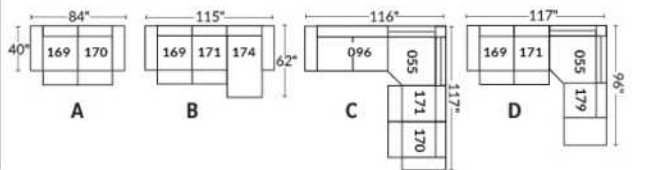

EXEMPLE 30" EXAMPLE