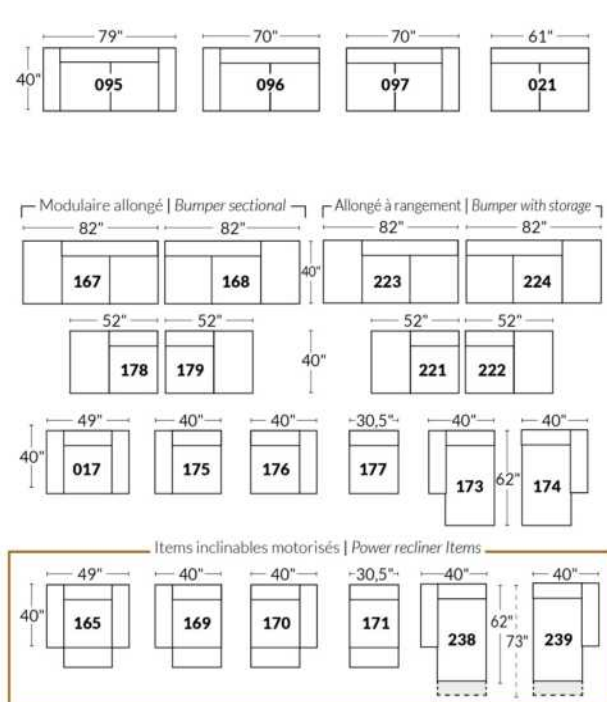

SIÈGE 30" DE LARGE | 30" SEAT WIDTH