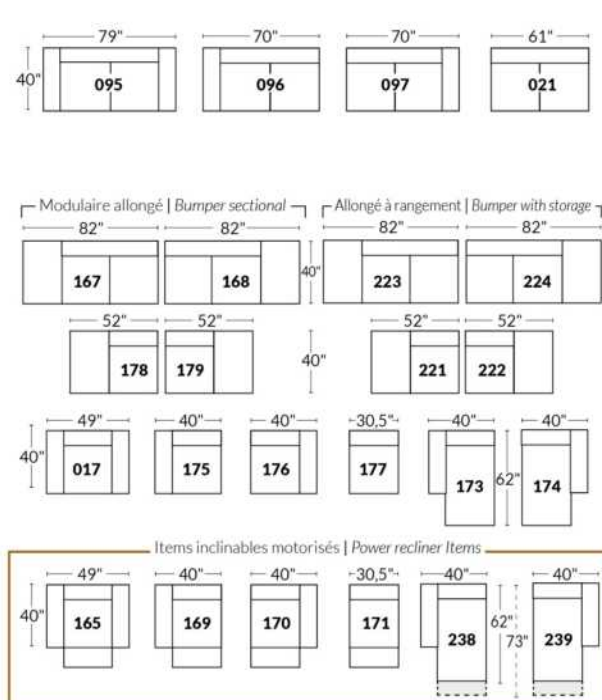

SIÈGE 30" DE LARGE | 30" SEAT WIDTH