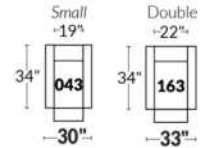

SWIVEL ROCKING MOTION CHAIR

16" Wall clearance
42" Height
6" Arms width
Wood base option