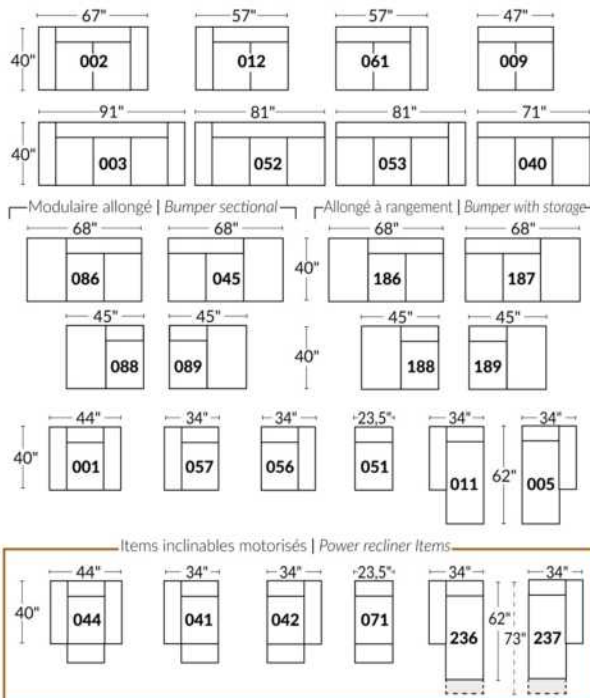

SIÈGE 23" DE LARGE | 23" SEAT WIDTH