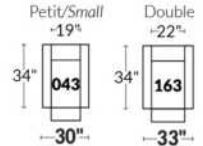

FAUTEUIL BERÇANT PIVOTANT INCLINABLE SWIVEL ROCKING MOTION CHAIR

Dégagement mural de 16" Wall clearance
Hauteur de 42" Height
Largeur de bras 6" Arms width
Option base de bois | Wood base option