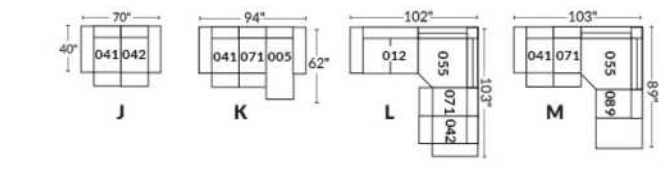

EXEMPLE 23" EXAMPLE