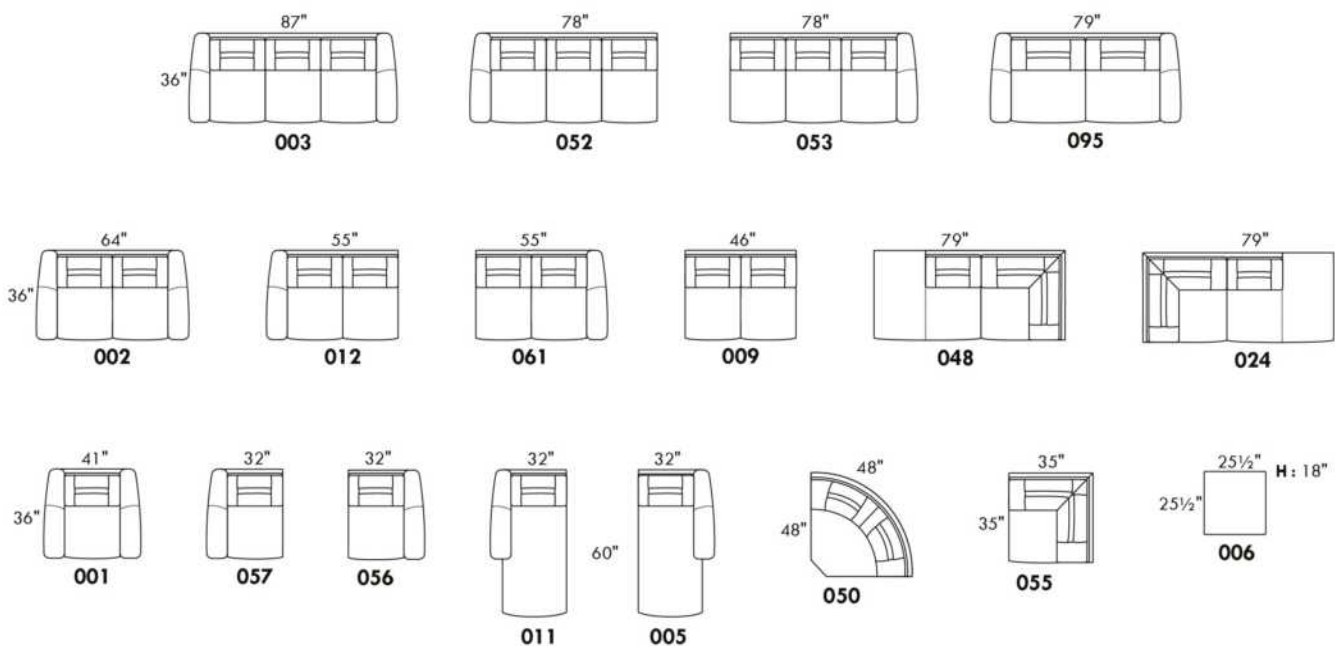

LIMBO

Hauteur complète 34" | Hauteur de siège 18" | Profondeur d'assise 21"
Total Height 34" | Seat Height 18" | Seat Depth 21"