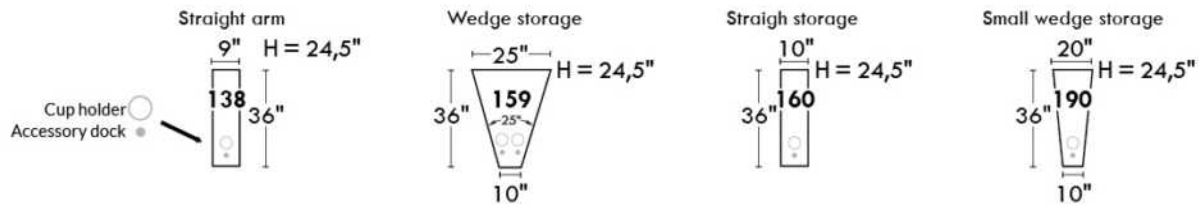

Each storage item has 2 USB ports and one electrical outlet inside the storage.

SUGGESTED CONFIGURATIONS

MELBOURNE

Manual adjustable headrest on all items (2 on square corner & stationary on wedge).

*Wall hugger power recliners with full footrest. *043 & 163 chairs: Wall clearance 16".