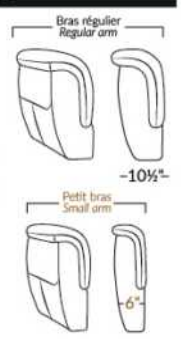

BRAS | ARMS

Option de bras:
Bras Régulier Large 10,5" ou Petit bras 6"

Arm option
Regular arm Large 10.5" or Small arm 6"