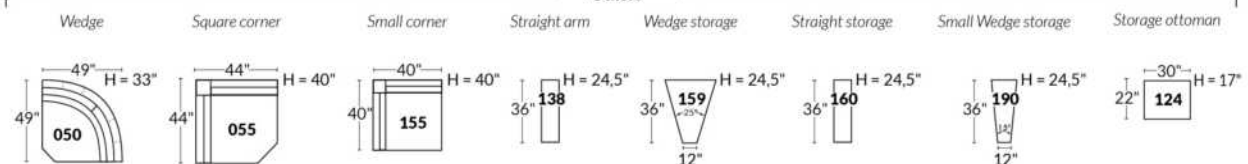

30" SEAT WIDTH

Others

USA Price List

PARIS

FEATURES: Modern style with tufted headrest & base. Decorative metal bar on outside arm. Manual headrest adjustable to 1 position.
SPECS: Seat Depth: 23". Arm Height: 21". Seat Height: 16,5".