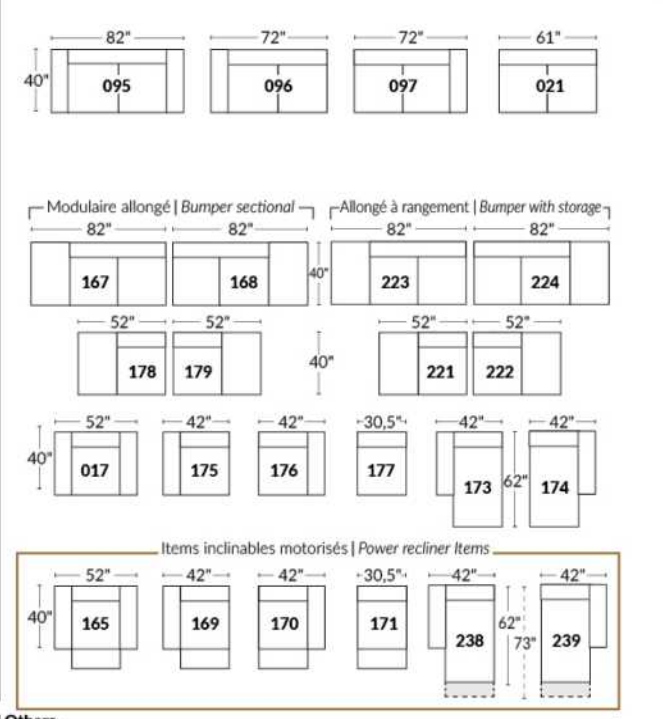

SIÈGE 30" DE LARGE | 30" SEAT WIDTH