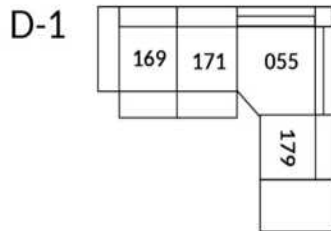

30" Seat Width | Siège 30" de large

Home Theatre CONFIGURATIONS Cinéma maison

23" Seat Width | Siège 23" de large

Home Theatre CONFIGURATIONS Cinéma maison

OPTIMA Collection

Jaymar 

Proudly designed and made in Canada