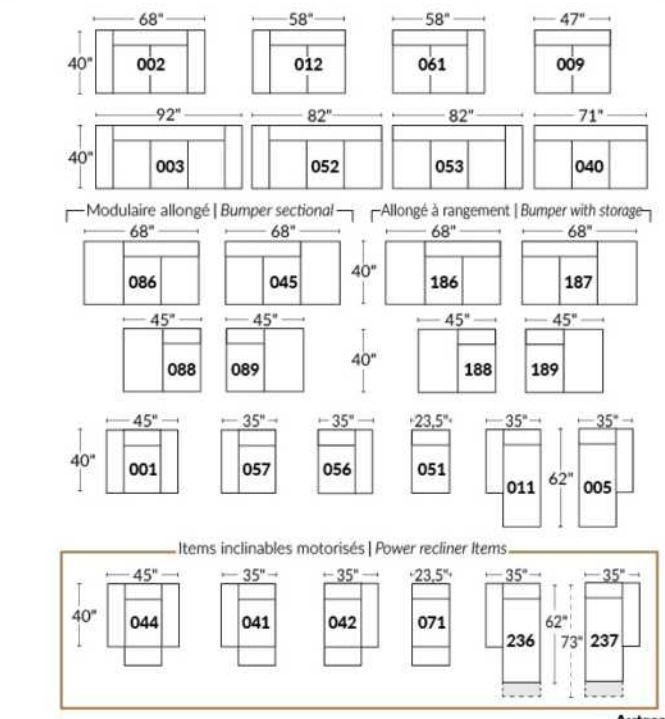

SIÈGE 23" DE LARGE | 23" SEAT WIDTH