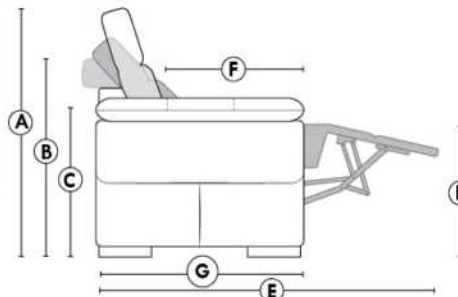

SPECIFICATIONS