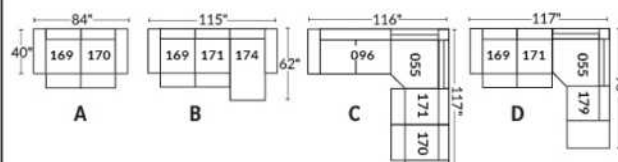

EXEMPLE 30" EXAMPLE