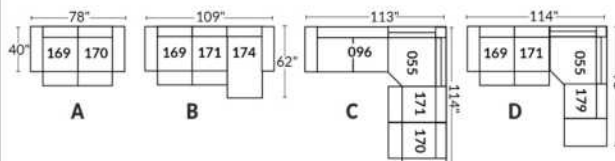

EXEMPLE 30" EXAMPLE