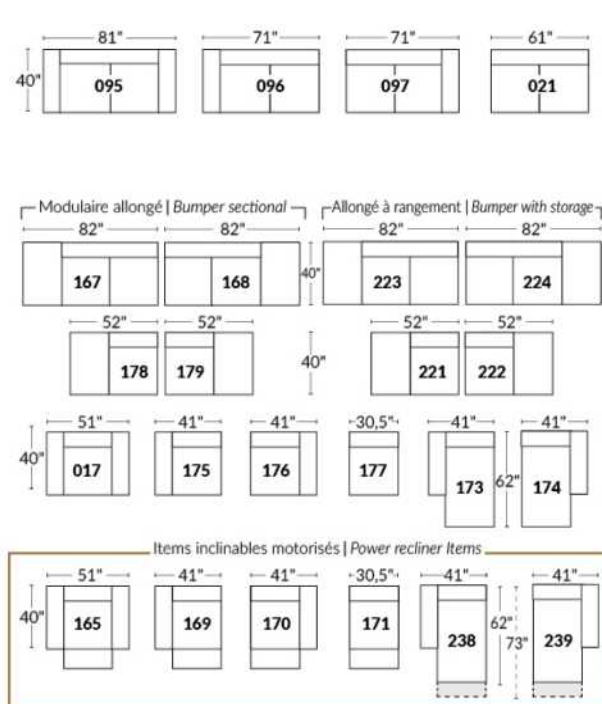

SIÈGE 30" DE LARGE | 30" SEAT WIDTH