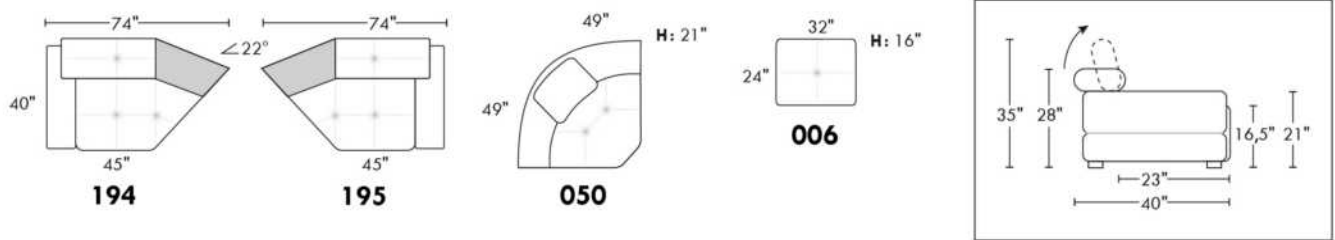

PARIS

Hauteur complète 28"/35" | Hauteur de siège 16½" | Hauteur devant bras 21" | Profondeur d'assise 23"
Total Height 28"/35" | Seat Height 16½" | Arm Height 21" | Seat Depth 23"