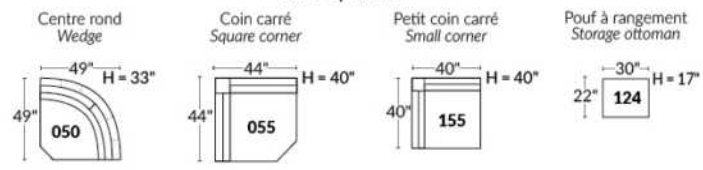

Autres | Others