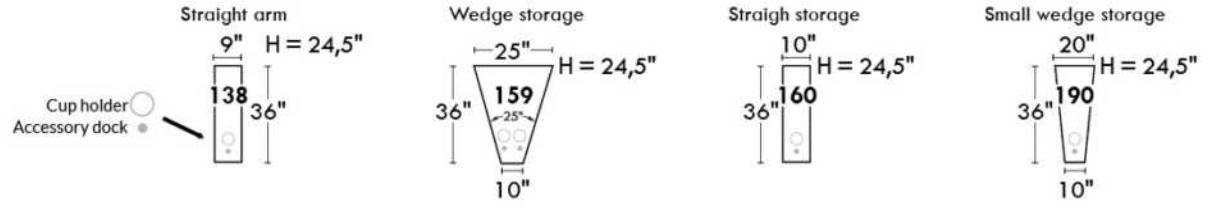

OPTIMA

HOME THEATRE Configurations

*Available on certain models and on large arms ONLY.

OPTIONS ACCESSORIES

Accessory Dock	V51 Wine Glass Holder	V52 Plastic Swivel Tray Table	V53 Wood Swivel tray Table (Choice of 8 colors) Specify on which arm (left or right) the tray table will be installed.
V54 Tablet Holder	V55 LED Lamp		

(For Accessory Dock price, see description section of the Optima model price list and for Accessory item prices, see at very end of the price list)

Items 138-159-160-190 and large arm.

Accessory docks and cups are Optional. *Not available on small arms*
Please specify on which arms you want the accessory docks and cup holders.
NB: Item 138-159-160-190 are unfinished on the sides, must be used between 2 seats.
Each storage item has 2 USB ports and one electrical outlet inside the storage.