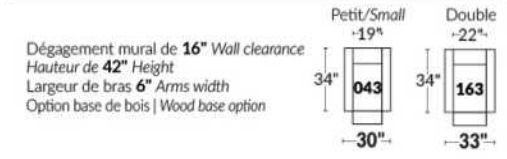

FAUTEUIL BERÇANT PIVOTANT INCLINABLE SWIVEL ROCKING MOTION CHAIR