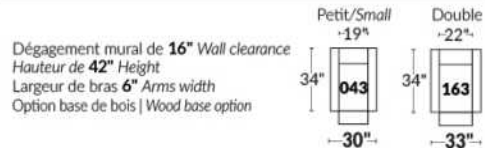

FAUTEUIL BERÇANT PIVOTANT INCLINABLE SWIVEL ROCKING MOTION CHAIR