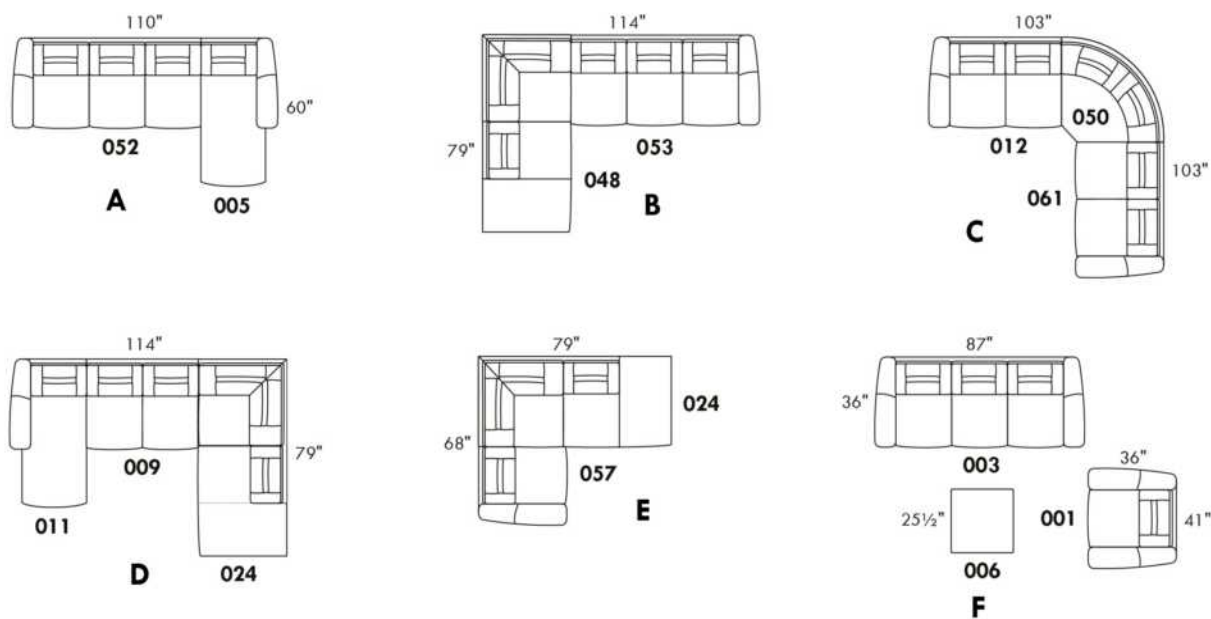

CONFIGURATIONS