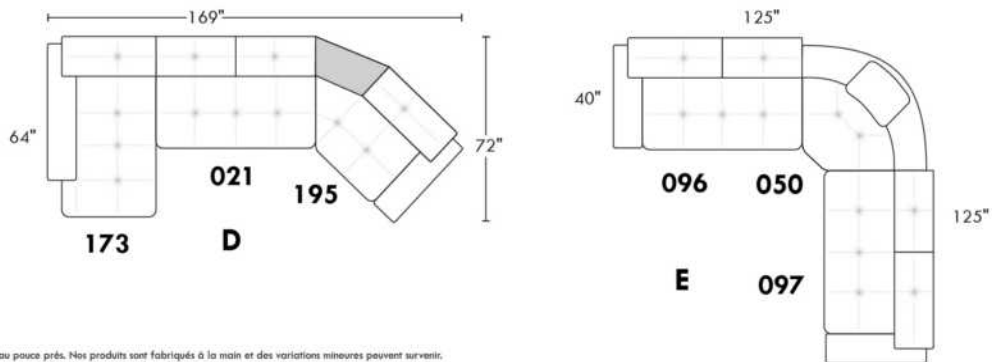

CONFIGURATIONS