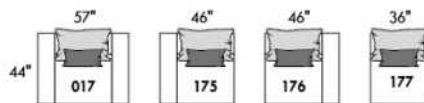

FASHION II

COUSSINS CARRÉS - DOS APPARENT
SQUARE CUSHIONS - VISBLE BACK

833 26 x 7 x 19
834 16 x 6 x 16