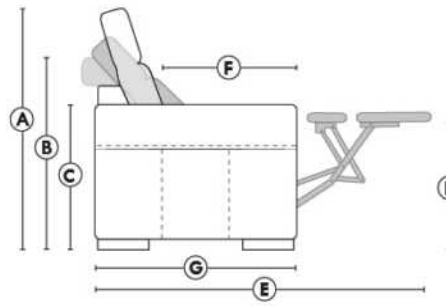

SPECIFICATIONS

MONACO

LINEA 30 Collection

Jaymar

Conçu et fabriqué fièrement au Canada
Proudly designed and made in Canada

Our product is hand-made and minor variations can occur.

□ Appui-tête levé Headrest up
■ Appui-tête baissé Headrest down
■ Complètement incliné Fully reclined

- (A) Hauteur complète 39" Total Height
- (B) Hauteur appui-tête baissé 30" Height headrest down
- (C) Hauteur du bras 24" Arm Height
- (D) Hauteur du siège 19,5" Seat height
- (E) Profondeur inclinée 63" Depth fully reclined
- (F) Profondeur d'assise 20" Seat depth
- (G) Profondeur appui-tête monté 37,5" Depth with headrest up

BRAS | ARMS

Contrôle de l'inclinaison situé à l'intérieur du bras
Recliner control located on the inside of the arm.

Option d'accessoires disponible
Accessories option, available

FAUTEUIL BERÇANT PIVOTANT INCLINABLE SWIVEL ROCKING MOTION CHAIR

Dégagement mural de 16" Wall clearance
Hauteur de 42" Height
Largeur de bras 6" Arms width
Option base de bois | Wood base option

Petit/Small +19"
Double +22"

34" 043 34" 163

30" 33"

SIÈGE 23" DE LARGE | 23" SEAT WIDTH

SIÈGE 30" DE LARGE | 30" SEAT WIDTH

Autres | Others

EXEMPLE 23" EXAMPLE

EXEMPLE 30" EXAMPLE