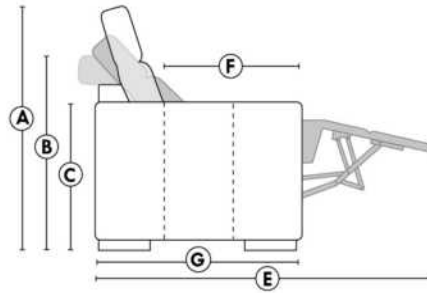

OPTIMA Collection

Jaymar

Proudly designed and made in Canada

Our product is hand-made and minor variations can occur.

SPECIFICATIONS