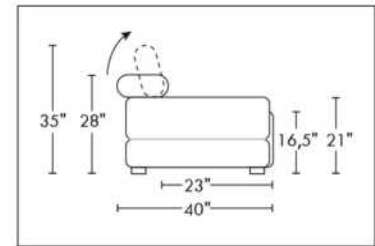

PARIS

Hauteur complète 28"/35" | Hauteur de siège 16½" | Hauteur devant bras 21" | Profondeur d'assise 23"
Total Height 28"/35" | Seat Height 16½" | Arm Height 21" | Seat Depth 23"