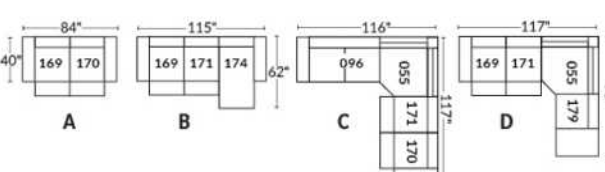

EXEMPLE 30" EXAMPLE