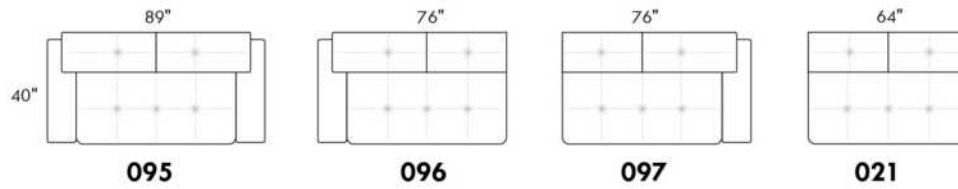

PARIS

Hauteur complète 28"/35" | Hauteur de siège 16½" | Hauteur devant bras 21" | Profondeur d'assise 23"
Total Height 28"/35" | Seat Height 16½" | Arm Height 21" | Seat Depth 23"