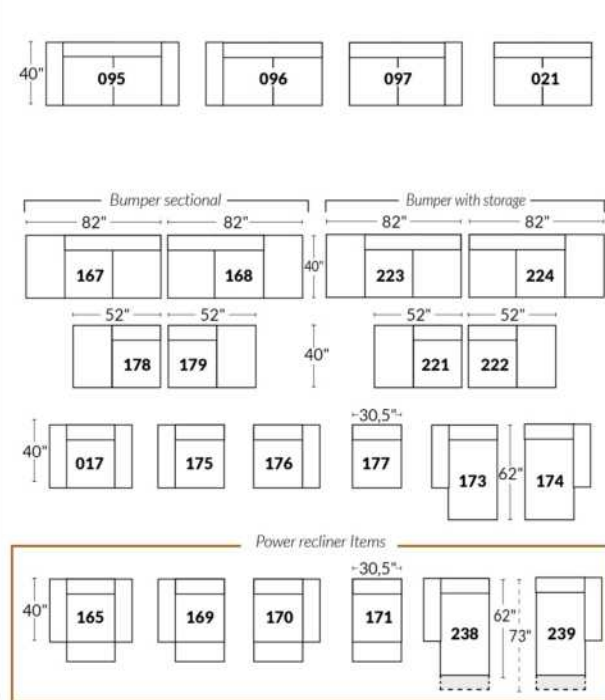

30" SEAT WIDTH