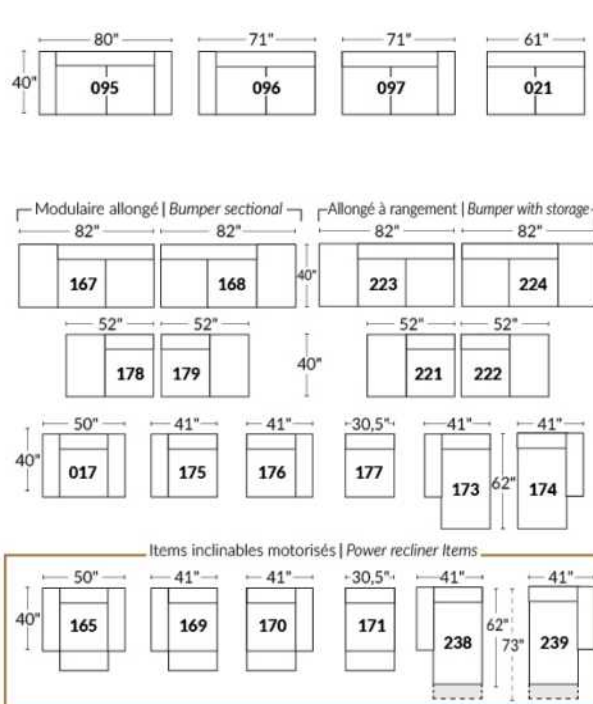

SIÈGE 30" DE LARGE | 30" SEAT WIDTH