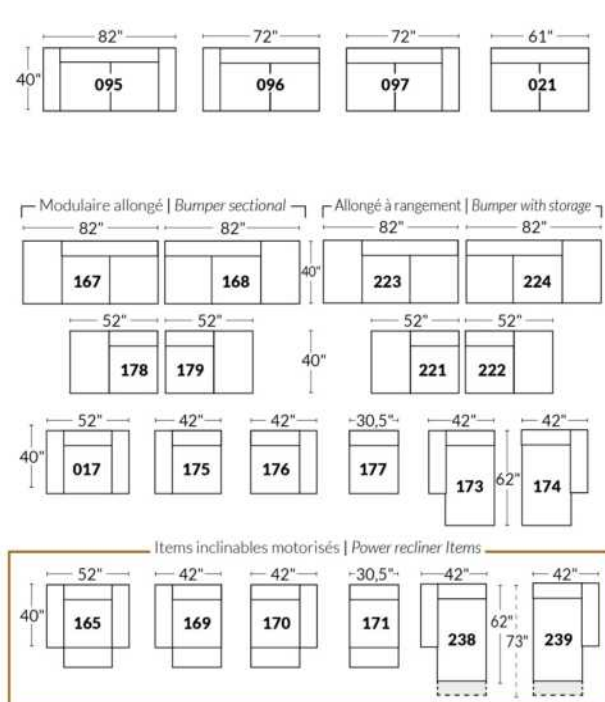

SIÈGE 30" DE LARGE | 30" SEAT WIDTH