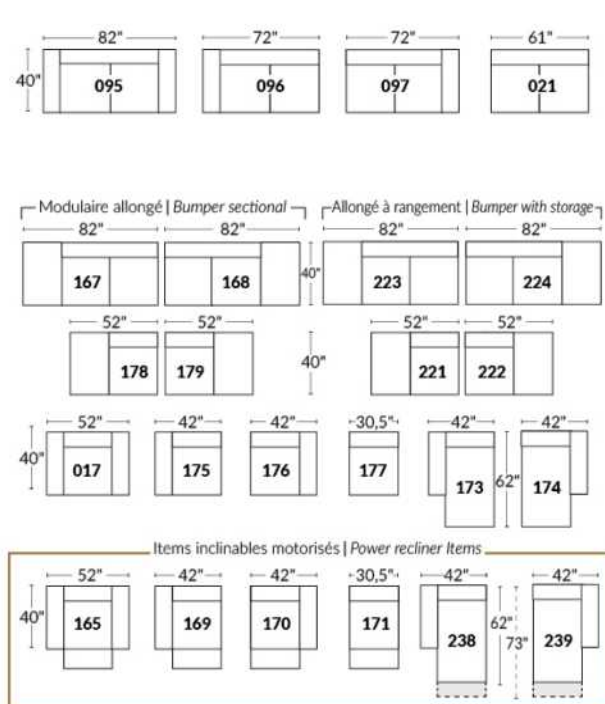

SIÈGE 30" DE LARGE | 30" SEAT WIDTH