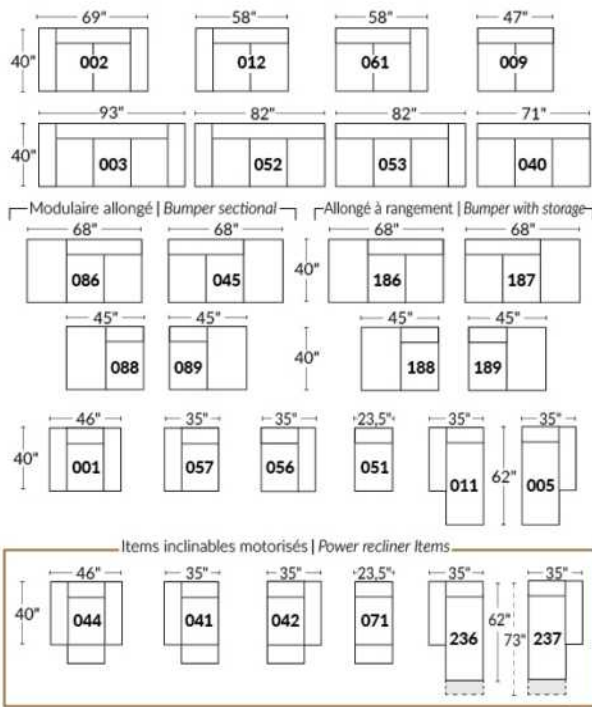

SIÈGE 23" DE LARGE | 23" SEAT WIDTH