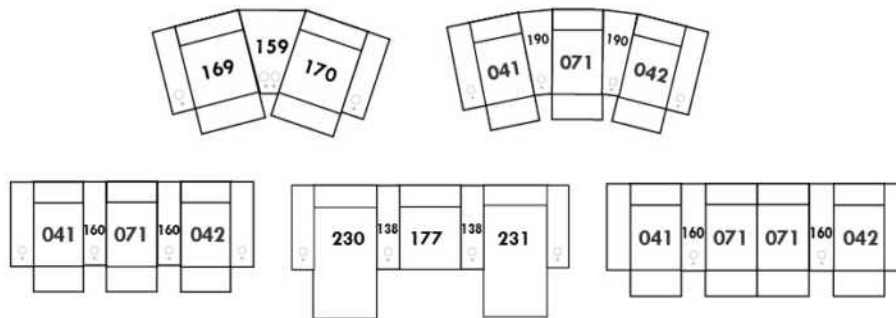

Each storage item has 2 USB ports and one electrical outlet inside the storage.

SUGGESTED CONFIGURATIONS

USA Price List

BRASILIA

LG52 available metal or wood. If wood specify color.

COMBO: Cover #2 on back only.