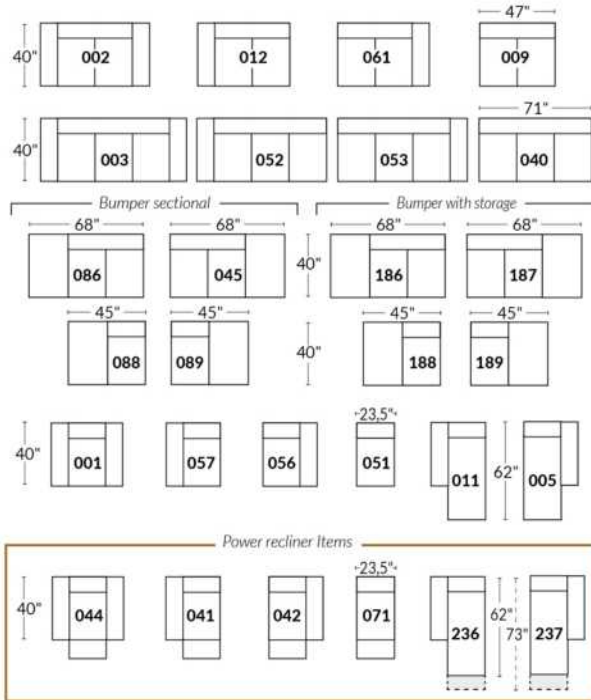

ARMS

Arm option
Regular arm Large or Small arm

Accessories option, available on certain Regular arms ONLY.

SWIVEL ROCKING MOTION CHAIR

16" Wall clearance
42" Height
6" Arms width
Wood base option

23" SEAT WIDTH