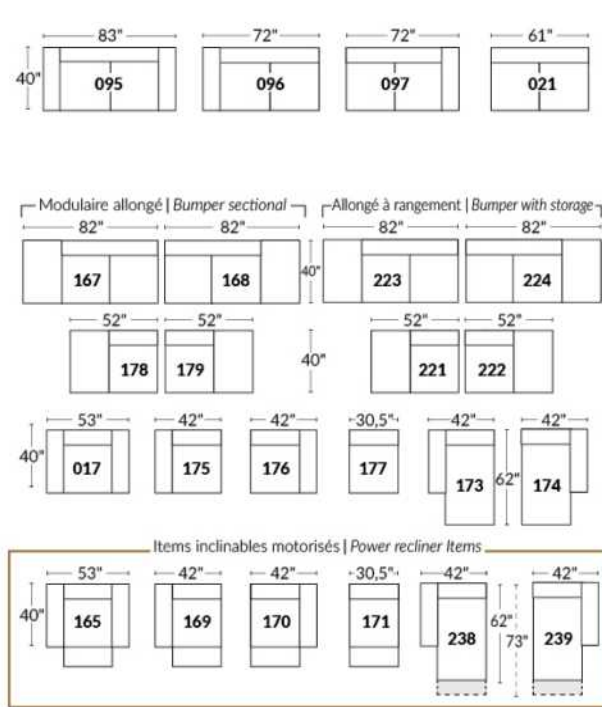

SIÈGE 30" DE LARGE | 30" SEAT WIDTH