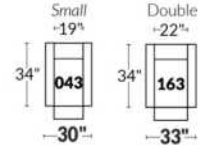

ARMS

Arm option
Regular arm Large or Small arm

Accessories option, available on certain Regular arms ONLY.

SWIVEL ROCKING MOTION CHAIR

16" Wall clearance
42" Height
6" Arms width
Wood base option

23" SEAT WIDTH