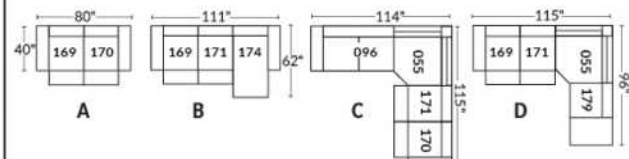

EXEMPLE 30" EXAMPLE