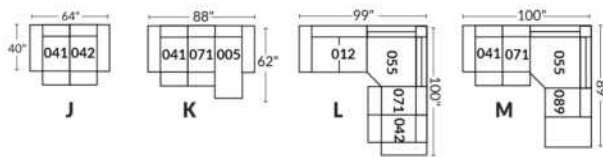

EXEMPLE 23" EXAMPLE