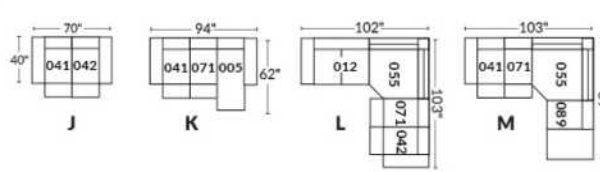

EXEMPLE 23" EXAMPLE