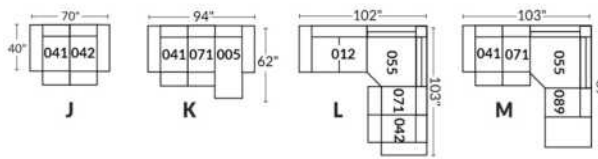

EXEMPLE 23" EXAMPLE