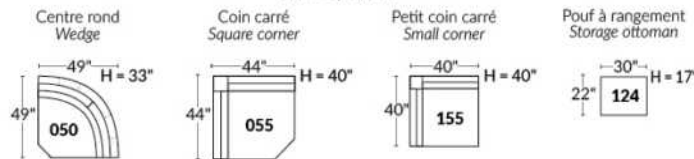

Autres | Others