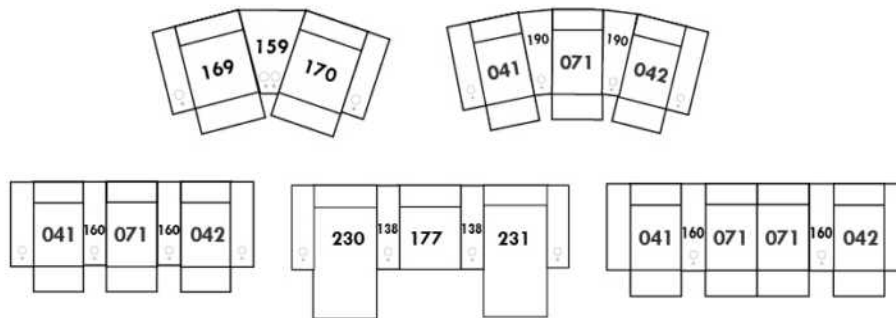

Each storage item has 2 USB ports and one electrical outlet inside the storage.

SUGGESTED CONFIGURATIONS

USA Price List

TOULOUSE

FEATURES: Modern style with tufted headrest & base. Manual headrest adjustable to 1 position.
SPECS: Seat Depth: 23". Arm Height: 21". Seat Height: 16,5".