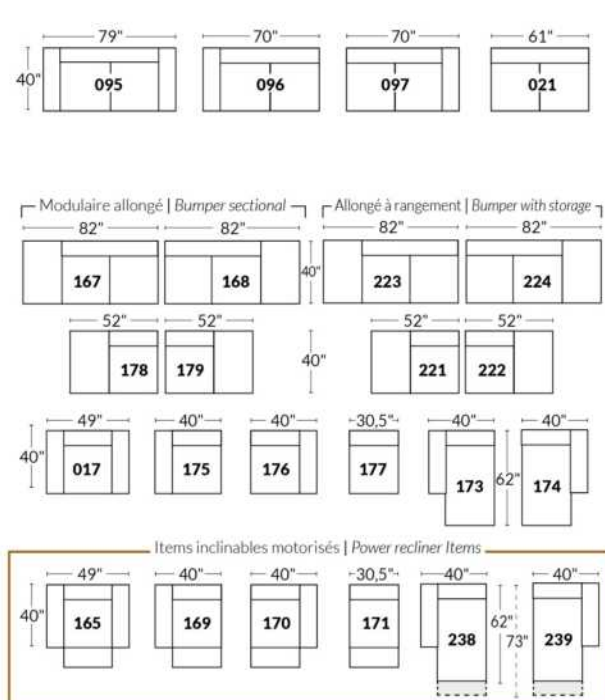

SIÈGE 30" DE LARGE | 30" SEAT WIDTH