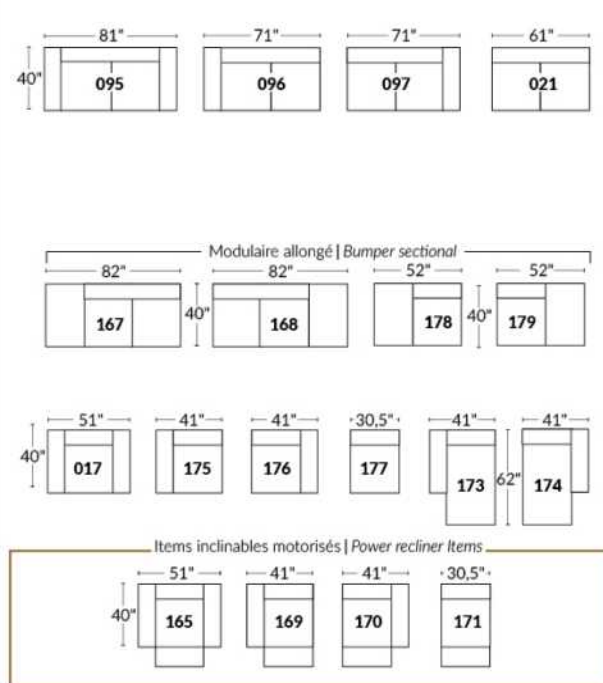

SIÈGE 30" DE LARGE | 30" SEAT WIDTH