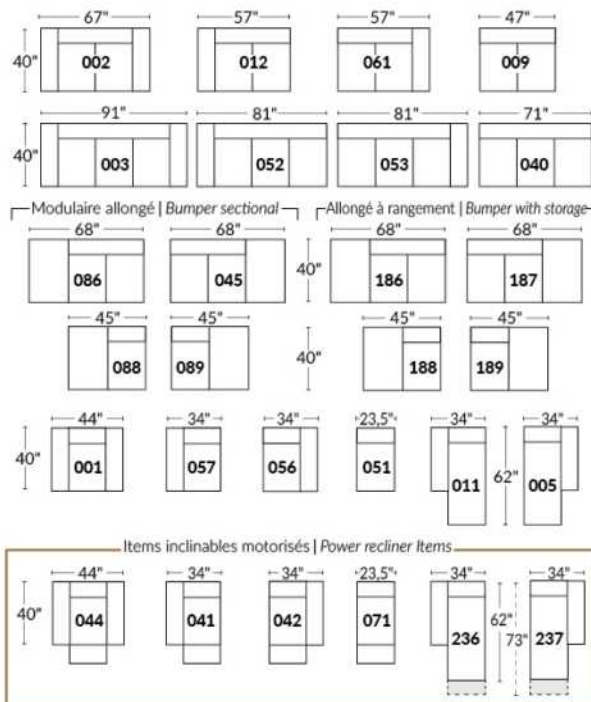

SIÈGE 23" DE LARGE | 23" SEAT WIDTH