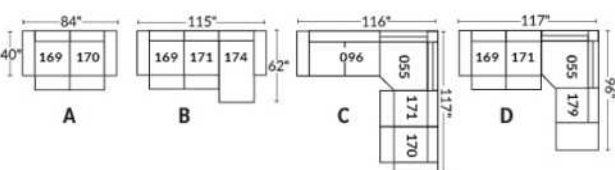

EXEMPLE 30" EXAMPLE