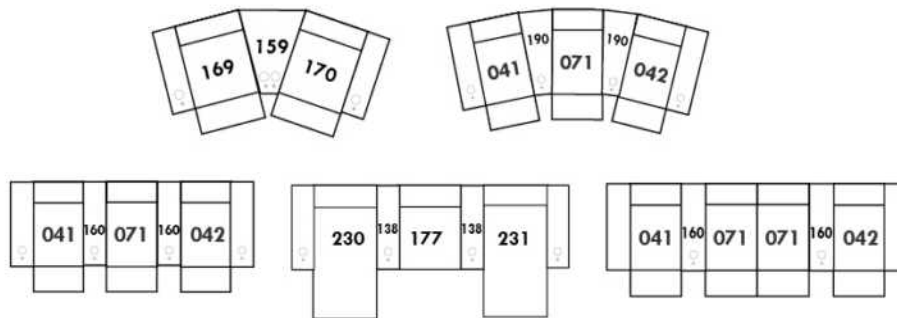

Each storage item has 2 USB ports and one electrical outlet inside the storage.

SUGGESTED CONFIGURATIONS

USA Price List

BRASILIA

LG52 available metal or wood. If wood specify color.

COMBO: Cover #2 on back only.