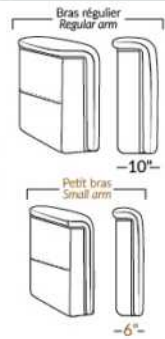

BRAS | ARMS

Option de bras:
Bras Régulier Large 10" ou Petit bras 6"
Arm option
Regular arm Large 10" or Small arm 6"