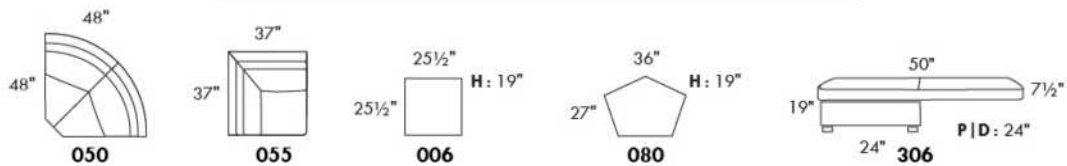

FELIX

Hauteur complète 35" | Hauteur de siège 19" | Hauteur devant bras 25" | Profondeur d'assise 21"/22"
Total Height 35" | Seat Height 19" | Arm Height 25" | Seat Depth 21"/22"

www.jaymar.ca