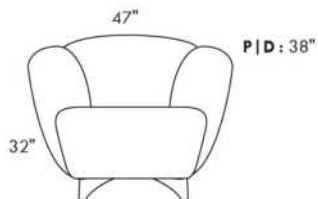

SCORPIO

Hauteur de siège 18" | Hauteur devant bras 34" | Profondeur d'assise 21"
Seat Height 18" | Arm Height 34" | Seat Depth 21"

095*

002*

001

006

COUSSIN DÉCORATIF INCLU
ARM BOLSTER INCLUDED

PL12

Diam.: 17"
rond | round