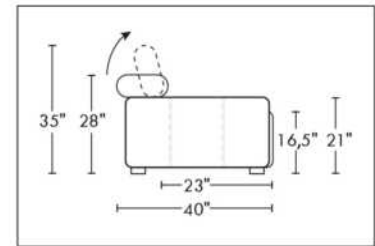

TOULOUSE

Hauteur complète 28"/35" | Hauteur de siège 16½" | Hauteur devant bras 21" | Profondeur d'assise 23"
Total Height 28"/35" | Seat Height 16½" | Arm Height 21" | Seat Depth 23"