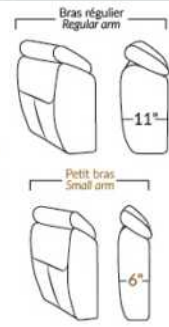

BRAS | ARMS

Option de bras:
Bras Régulier Large 11" ou Petit bras 6"

Arm option
Regular arm Large 11" or Small arm 6"

Contrôle de l'inclinaison situé à l'extérieur du bras
Recliner control located on the outside of the arm.