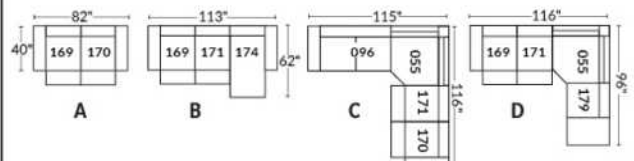

EXEMPLE 30" EXAMPLE