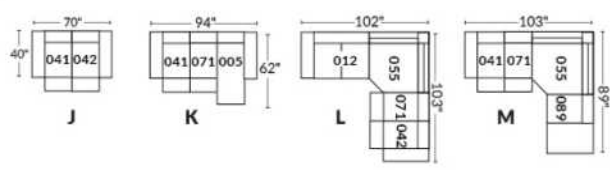

EXEMPLE 23" EXAMPLE