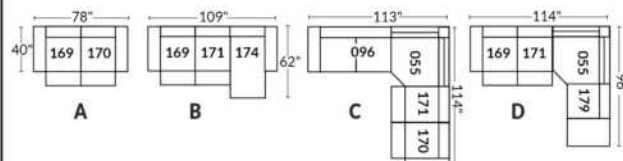

EXEMPLE 30" EXAMPLE