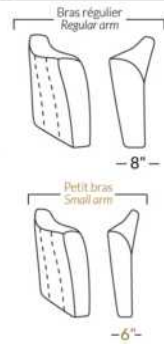

BRAS | ARMS

Option de bras:
Bras Régulier Large 8" ou Petit bras 6"

Arm option
Regular arm Large 8" or Small arm 6"

Contrôle de l'inclinaison situé à l'extérieur du bras
Recliner control located on the outside of the arm.