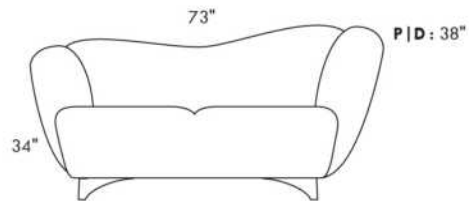

SCORPIO

Hauteur de siège 18" | Hauteur devant bras 34" | Profondeur d'assise 21"
Seat Height 18" | Arm Height 34" | Seat Depth 21"

095*

002*

001

006

COUSSIN DÉCORATIF INCLU
ARM BOLSTER INCLUDED

PL12

Diam.: 17"
rond | round