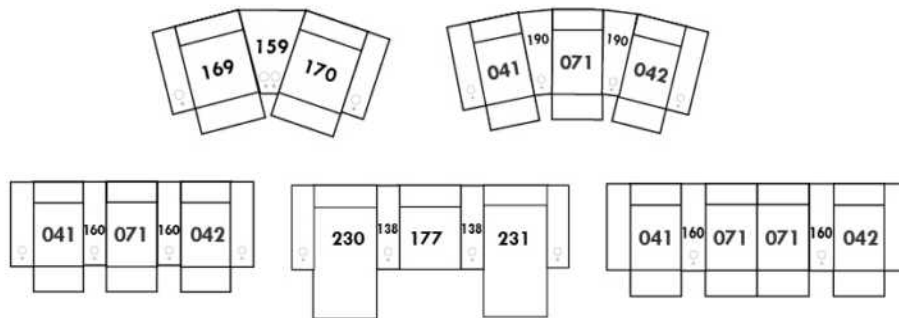

Each storage item has 2 USB ports and one electrical outlet inside the storage.

SUGGESTED CONFIGURATIONS

MELBOURNE

Manual adjustable headrest on all items (2 on square corner & stationary on wedge).

*Wall hugger power recliners with full footrest. *043 & 163 chairs: Wall clearance 16".