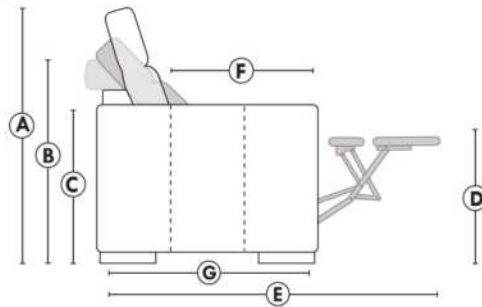

DARIO

PARALLELE
Collection 33

Jaymar

Conçu et fabriqué fièrement au Canada
Proudly designed and made in Canada

Our product is hand-made and minor variations can occur.

SPECIFICATIONS