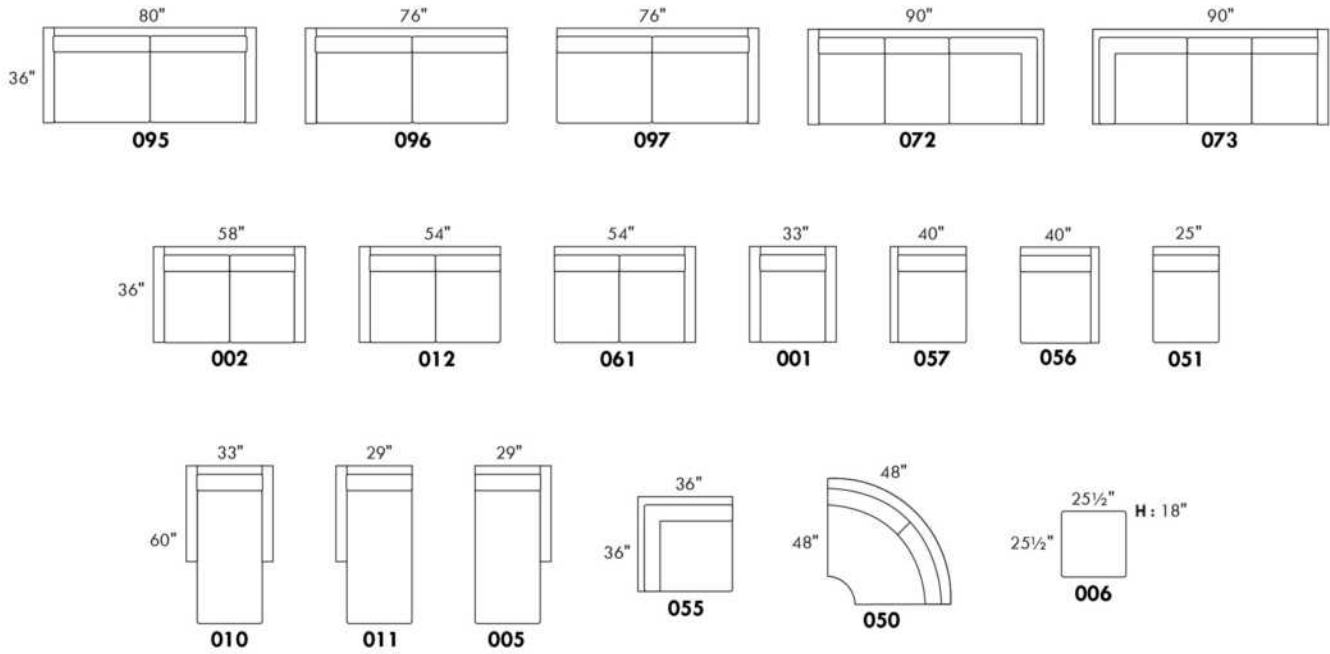

Hauteur complète 35" | Hauteur de siège 19" | Hauteur devant bras 24" | Profondeur d'assise 21"
Total Height 35" | Seat Height 19" | Arm Height 24" | Seat Depth 21"