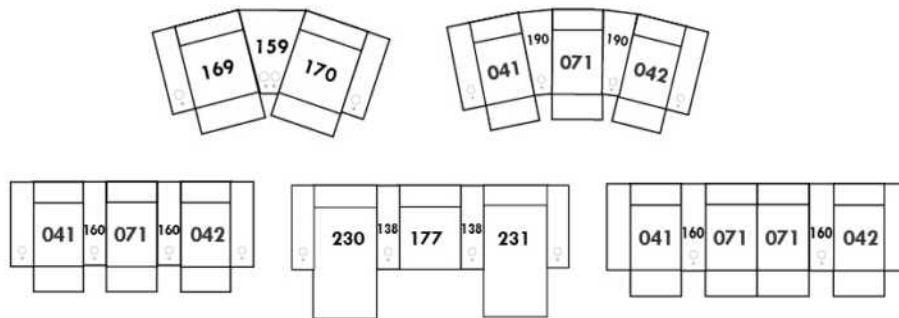

## MELBOURNE

Manual adjustable headrest on all items (2 on square corner & stationary on wedge).

\*Wall hugger power recliners with full footrest. \*043 & 163 chairs: Wall clearance 16".

Power recliner lounge chair with power headrest in option. Wall clearance 8" & front 5".