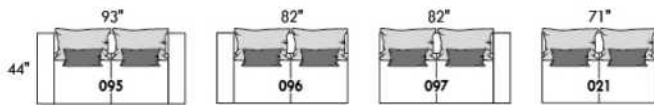

FASHION COLLECTION

FASHION I

COUSSINS PLEINE LARGEUR
FULL BACK CUSHIONS

831 34 x 7 x 19
832 24 x 6 x 10

FASHION II

COUSSINS CARRÉS - DOS APPARENT
SQUARE CUSHIONS - VISIBLE BACK

833 26 x 7 x 19
834 16 x 6 x 16