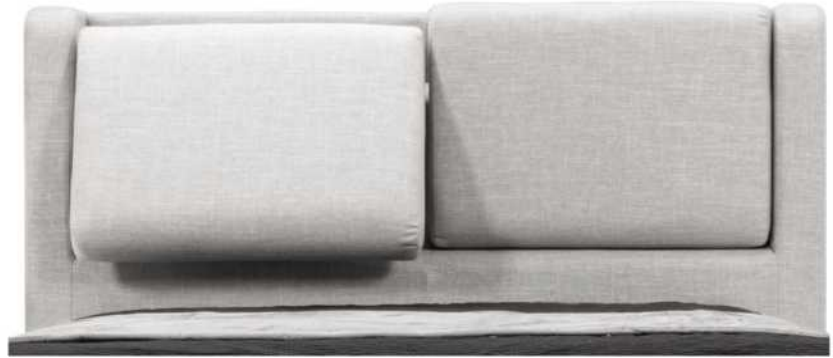

ZEN

Tête de lit **sans** oreilles | Headboard **without** wings

400 King - 401 Queen

Pour les dimensions des bases; Voir la liste de prix 99900
For the dimensions of the bed bases; See Price list 99900

4" Base contour LARGE | WIDE contour Base

DIMENSIONS

Lit grandeur complète
Complete bed size

Base: 12" Haut | Height

L x P/D x H

87" x 95" x 47"

69" x 95" x 47"

K
Q

*Avec pattes | *With Legs
K 410 - Q 411

Anti-poussière | No Dust
K 420 - Q 421