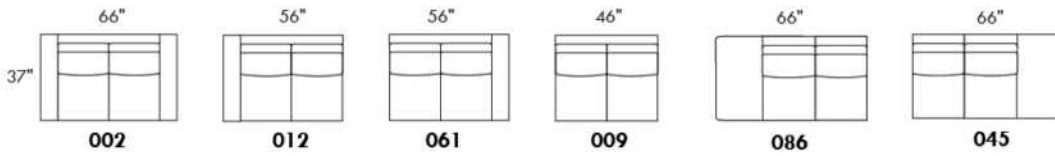

FELIX

Hauteur complète 35" | Hauteur de siège 19" | Hauteur devant bras 25" | Profondeur d'assise 21"/22"
Total Height 35" | Seat Height 19" | Arm Height 25" | Seat Depth 21"/22"

www.jaymar.ca