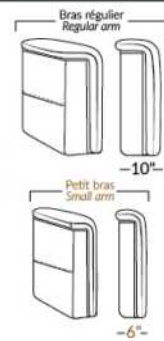

MELBOURNE

OPTIMA
Collection

Jaymar

Conçu et fabriqué fièrement au Canada
Proudly designed and made in Canada

Our product is hand-made and minor variations can occur.

SPECIFICATIONS

- ☐ Appui-tête levé / Headrest up
- ☐ Appui-tête baissé / Headrest down
- ☐ Complètement incliné / Fully reclined

- **A** Hauteur complète 40" Total Height
- **B** Hauteur appui-tête baissé 33" Height headrest down
- **C** Hauteur du bras 24,5" Arm Height
- **D** Hauteur du siège 19,5" Seat height
- **E** Profondeur inclinée 65" Depth fully reclined
- **F** Profondeur d'assise 20"ou/ou 22" Seat depth
- **G** Profondeur appui-tête monté 37,5" Depth with headrest up

BRAS | ARMS

Option de bras:
Bras Régulier Large 10" ou Petit bras 6"
Arm option
Regular arm Large 10" or Small arm 6"

Contrôle de l'inclinaison situé à l'extérieur du bras
Recliner control located on the outside of the arm.

FAUTEUIL BERÇANT PIVOTANT INCLINABLE SWIVEL ROCKING MOTION CHAIR

SIÈGE 23" DE LARGE | 23" SEAT WIDTH

SIÈGE 30" DE LARGE | 30" SEAT WIDTH

Autres | Others

EXEMPLE 23" EXAMPLE

EXEMPLE 30" EXAMPLE