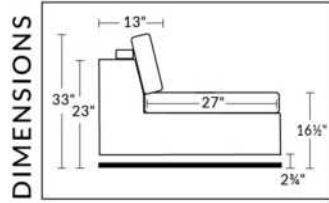

NATURE: RÜBIX COLLECTION

ITEMS 27" & 30" NE SONT PAS COMPATIBLES | ARE NOT COMPATIBLE
(PROFONDEUR DES ITEMS DIFFÉRENT | DEPTH OF ITEMS DIFFER)
Coussins cylindriques disponibles en ton sur ton ou en combo
Roll Cushions available in tone on tone or in combo

27" SIÈGES/SEAT

30" SIÈGES/SEAT