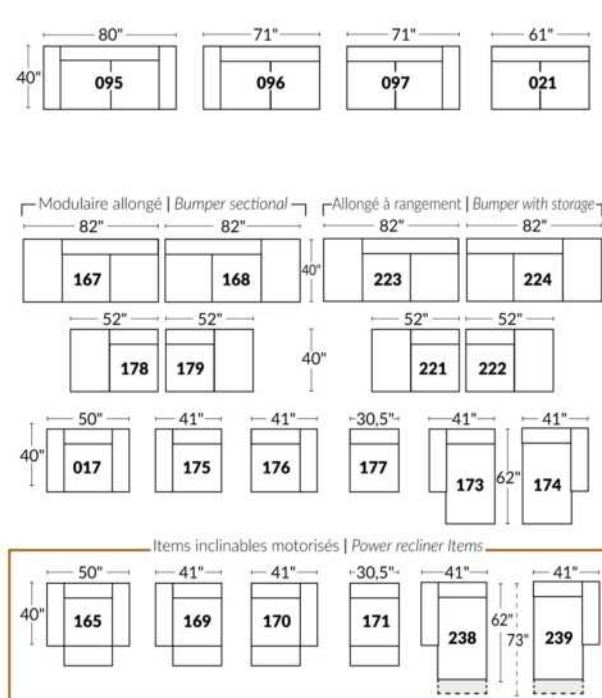

SIÈGE 30" DE LARGE | 30" SEAT WIDTH