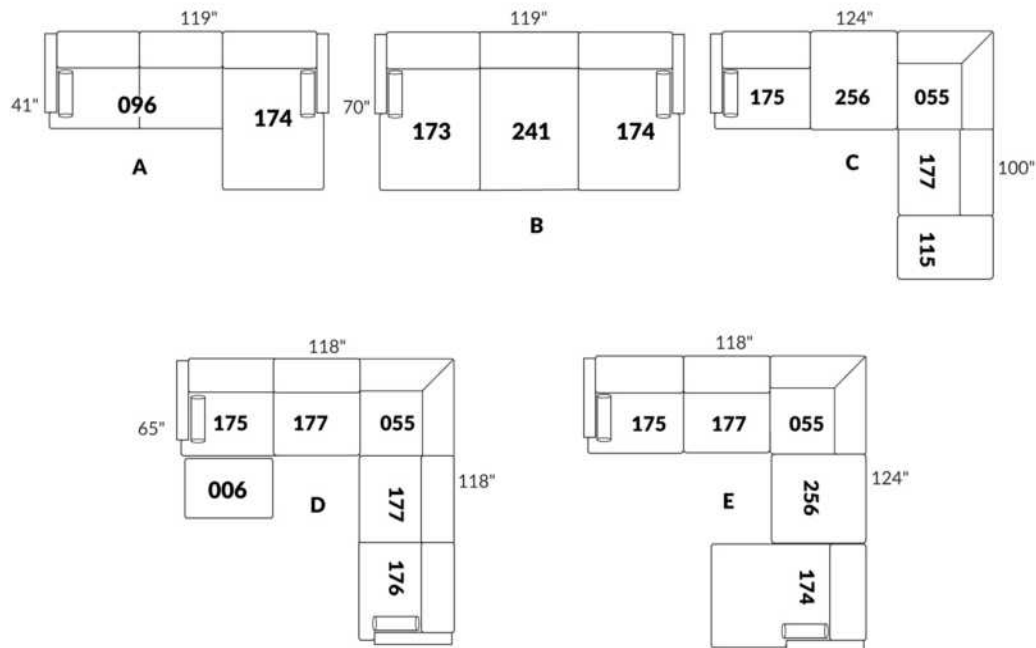

CONFIGURATIONS