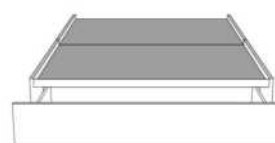

Rangement à tiroir frontal
With Front Drawer
K 540 - Q 541 - D 542