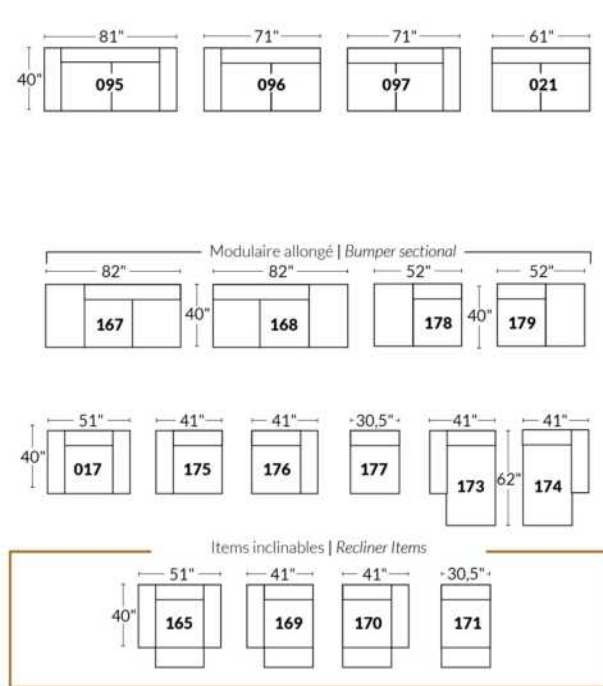

SIÈGE 30" DE LARGE | 30" SEAT WIDTH