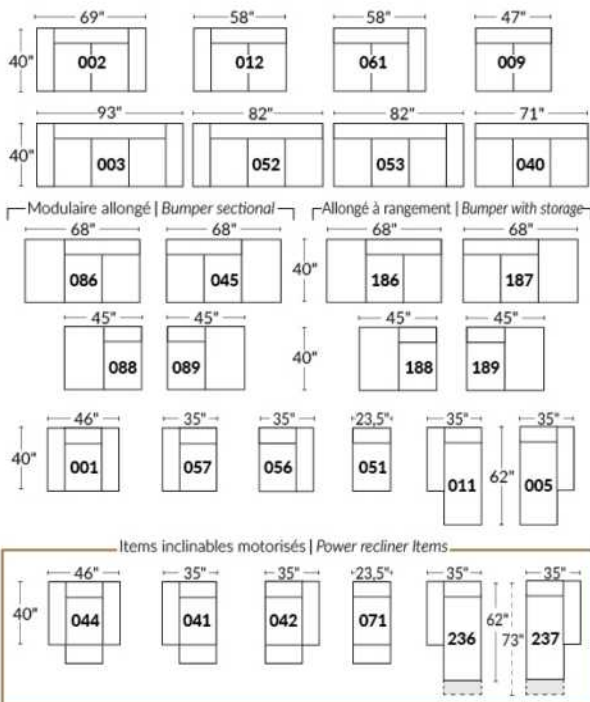

SIÈGE 23" DE LARGE | 23" SEAT WIDTH