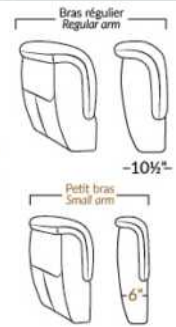

BRAS | ARMS

Option de bras:
Bras Régulier Large 10,5" ou Petit bras 6"

Arm option
Regular arm Large 10.5" or Small arm 6"

Contrôle de l'inclinaison situé à l'extérieur du bras
Recliner control located on the outside of the arm.