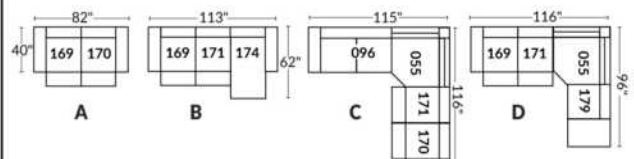

EXEMPLE 30" EXAMPLE