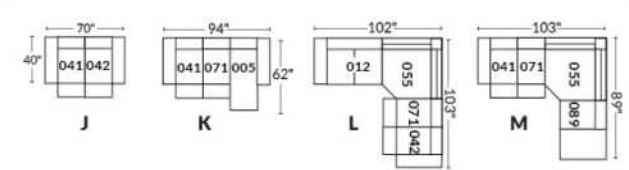

EXEMPLE 23" EXAMPLE