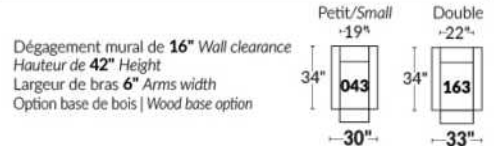

FAUTEUIL BERÇANT PIVOTANT INCLINABLE SWIVEL ROCKING MOTION CHAIR