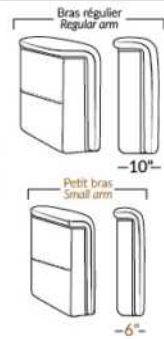

BRAS | ARMS

Option de bras:
Bras Régulier Large 10" ou Petit bras 6"
Arm option
Regular arm Large 10" or Small arm 6"