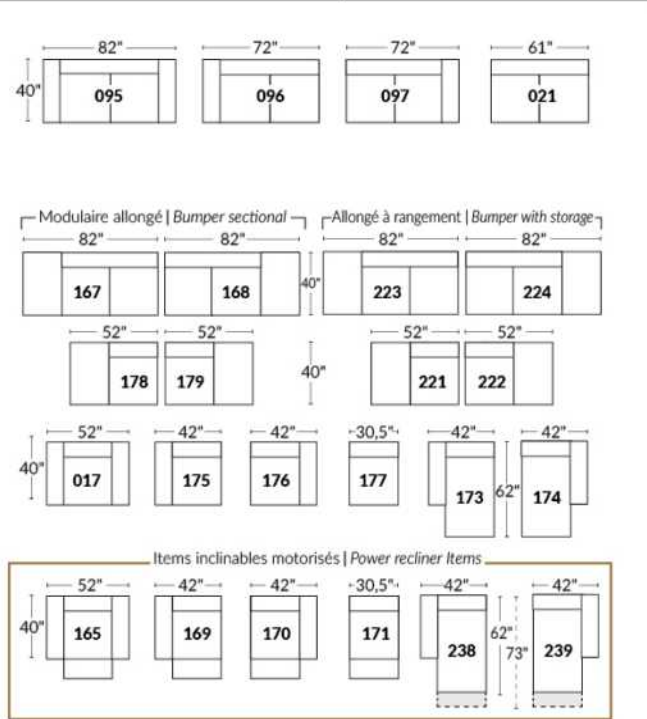

SIÈGE 30" DE LARGE | 30" SEAT WIDTH