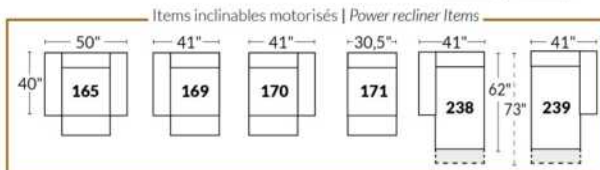

SIÈGE 30" DE LARGE | 30" SEAT WIDTH