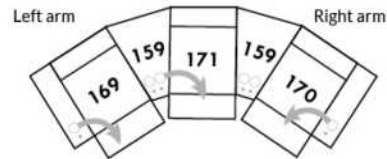

EXAMPLE A:

041-169: Controller and cup holder on the left arm
071-171: hidden touch sensor buttons on side of seat
042-170: Controller and cup holder on right arm

EXAMPLE B:

071-171: These two items can be connected to a smart cup holder which will control the recliner. You must then use one of these items: 138,159, 160 and 190