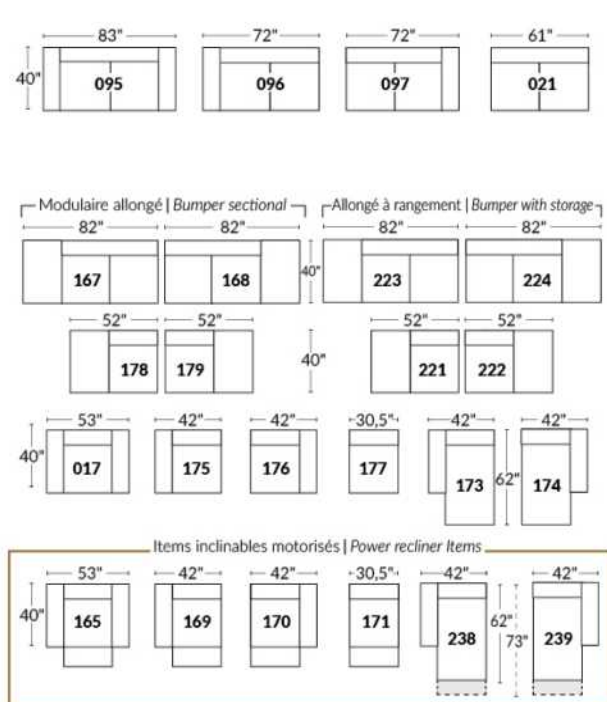

SIÈGE 30" DE LARGE | 30" SEAT WIDTH