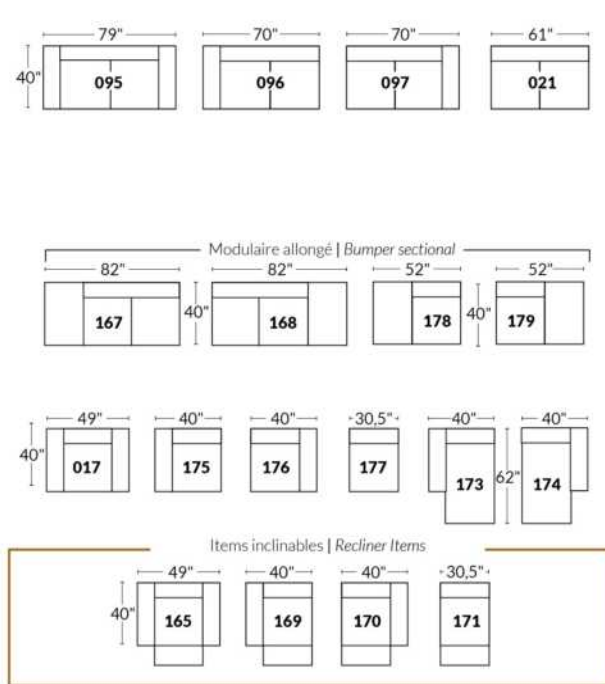

SIÈGE 30" DE LARGE | 30" SEAT WIDTH