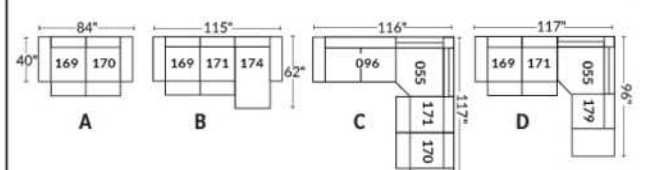

EXEMPLE 30" EXAMPLE