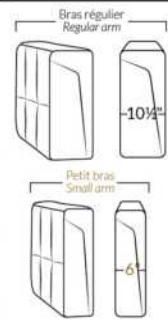

BRAS | ARMS

Option de bras:
Bras Régulier Large 10,5" ou Petit bras 6"

Arm option
Regular arm Large 10,5" or Small arm 6"

Contrôle de l'inclinaison situé à l'intérieur du bras
Recliner control located on the inside of the arm.

Option d'accessoires disponible sur le bras régulier seulement
Accessories option, available on Regular arms ONLY.