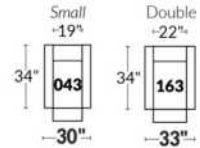

ARMS

Arm option
Regular arm Large or Small arm

Accessories option, available on certain Regular arms ONLY.

SWIVEL ROCKING MOTION CHAIR

16" Wall clearance
42" Height
6" Arms width
Wood base option

23" SEAT WIDTH