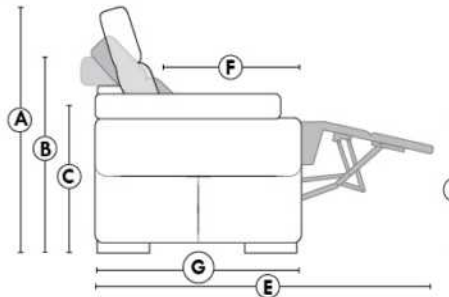

SPECIFICATIONS