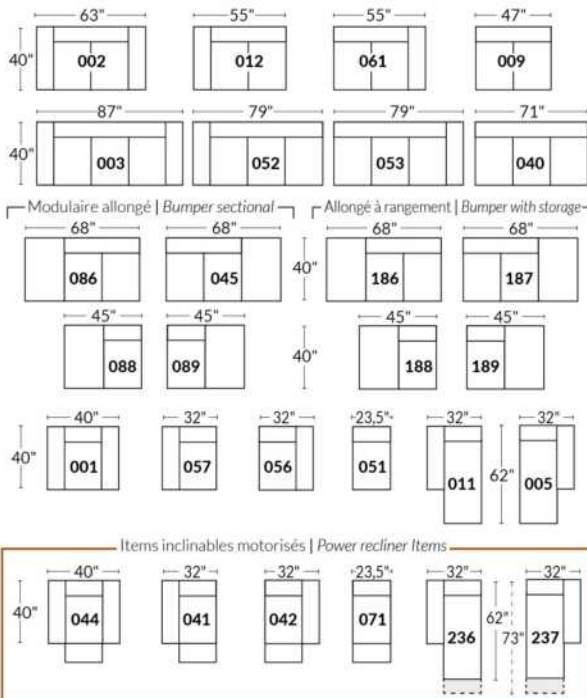

SIÈGE 23" DE LARGE | 23" SEAT WIDTH