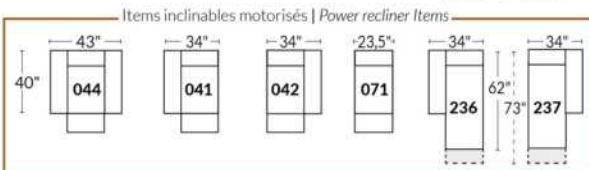

SIÈGE 23" DE LARGE | 23" SEAT WIDTH