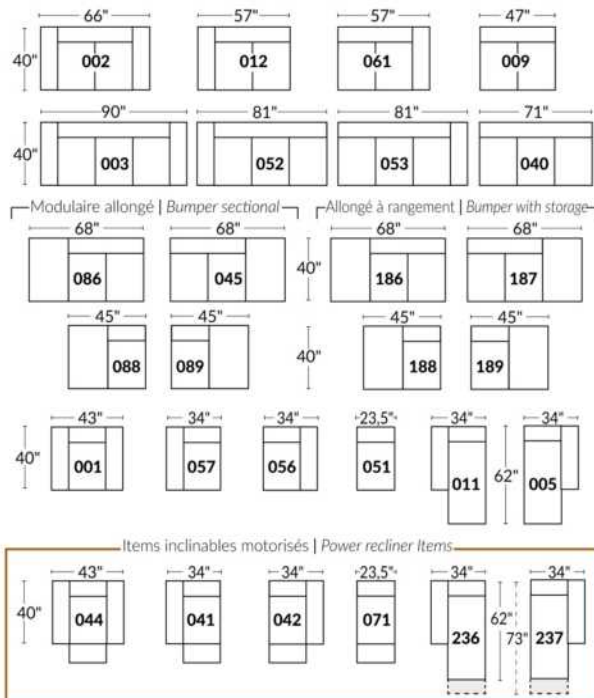

SIÈGE 23" DE LARGE | 23" SEAT WIDTH