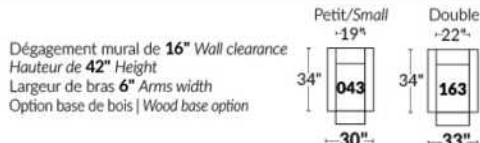

FAUTEUIL BERÇANT PIVOTANT INCLINABLE SWIVEL ROCKING MOTION CHAIR