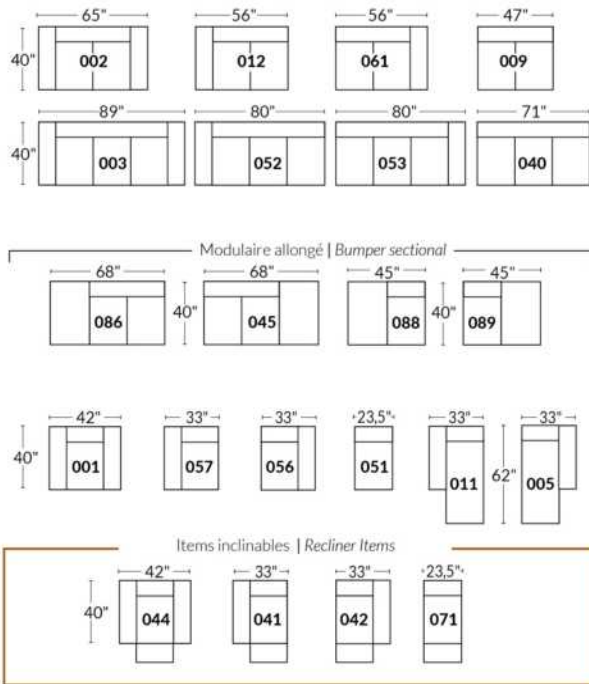

SIÈGE 23" DE LARGE | 23" SEAT WIDTH