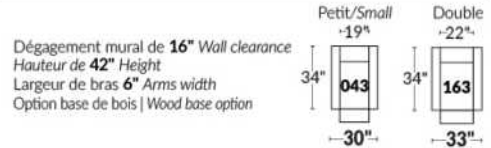

FAUTEUIL BERÇANT PIVOTANT INCLINABLE SWIVEL ROCKING MOTION CHAIR