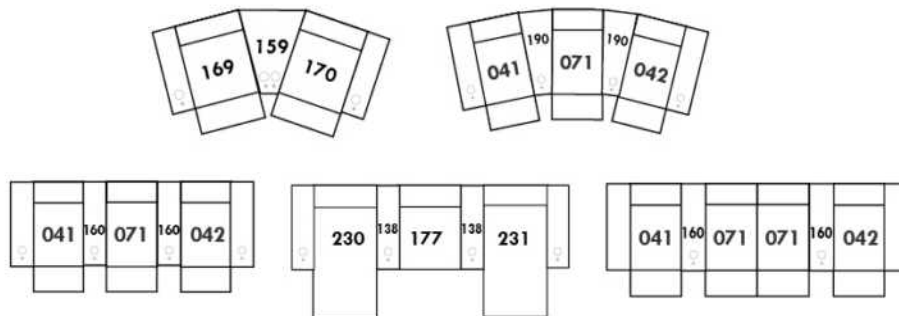

Each storage item has 2 USB ports and one electrical outlet inside the storage.

SUGGESTED CONFIGURATIONS

USA Price List

TOULOUSE

FEATURES: Modern style with tufted headrest & base. Manual headrest adjustable to 1 position.
SPECS: Seat Depth: 23". Arm Height: 21". Seat Height: 16,5".