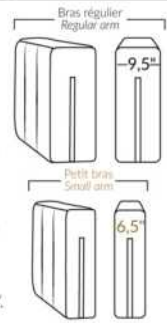

BRAS | ARMS

Option de bras:
Bras Régulier Large 9,5" ou Petit bras 6,5"

Arm option
Regular arm Large 9,5" or Small arm 6,5"

Contrôle de l'inclinaison situé à l'intérieur du bras
Recliner control located on the inside of the arm.

Option d'accessoires disponible sur le bras régulier seulement
Accessories option, available on Regular arms ONLY.