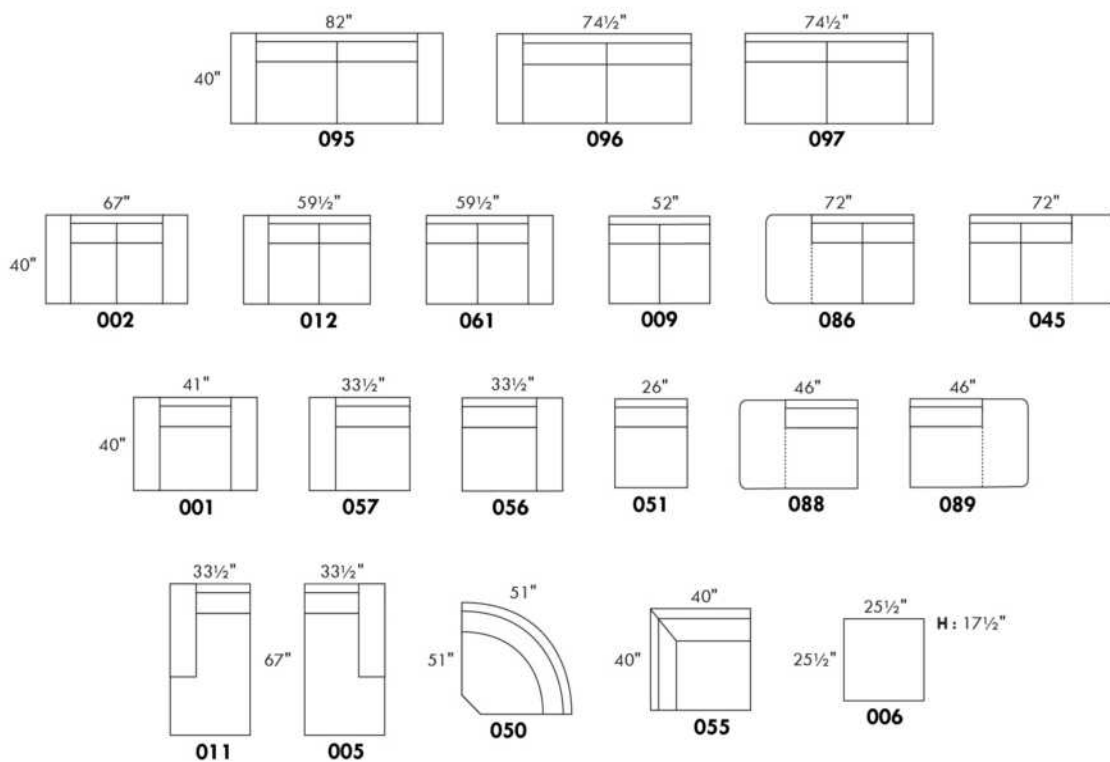

Hauteur complète 34" | Hauteur de siège 17" | Profondeur d'assise 21"
Total Height 34" | Seat Height 17" | Seat Depth 21"