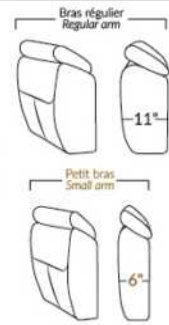

BRAS | ARMS

Option de bras:
Bras Régulier Large 11" ou Petit bras 6"

Arm option
Regular arm Large 11" or Small arm 6"

Contrôle de l'inclinaison situé à l'extérieur du bras
Recliner control located on the outside of the arm.