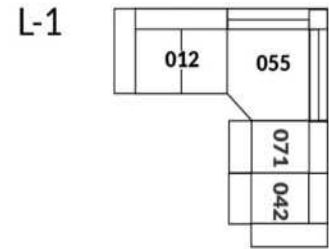

30" Seat Width | Siège 30" de large

Home Theatre CONFIGURATIONS Cinéma maison

23" Seat Width | Siège 23" de large

Home Theatre CONFIGURATIONS Cinéma maison

OPTIMA Collection

Jaymar 

Proudly designed and made in Canada