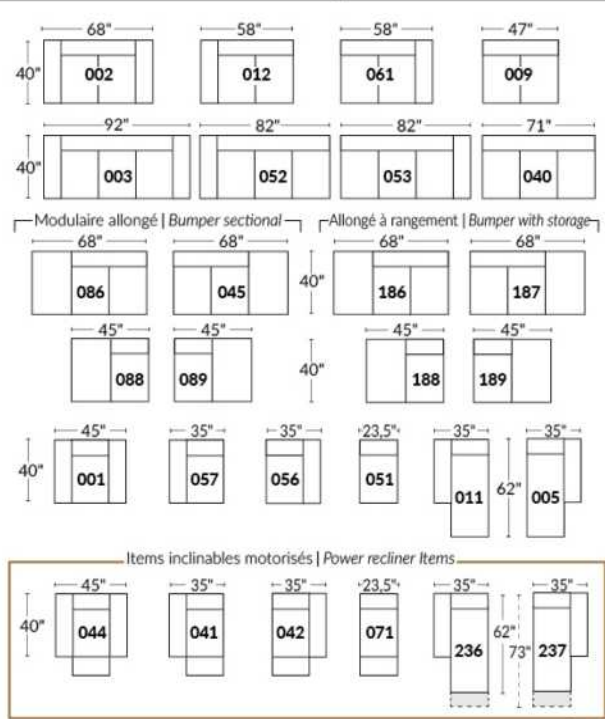

SIÈGE 23" DE LARGE | 23" SEAT WIDTH