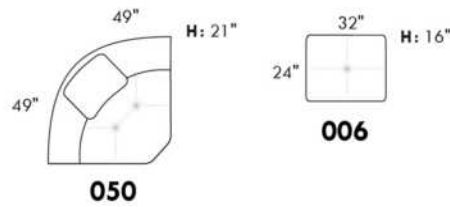

TOULOUSE

Hauteur complète 28"/35" | Hauteur de siège 16½" | Hauteur devant bras 21" | Profondeur d'assise 23"
Total Height 28"/35" | Seat Height 16½" | Arm Height 21" | Seat Depth 23"