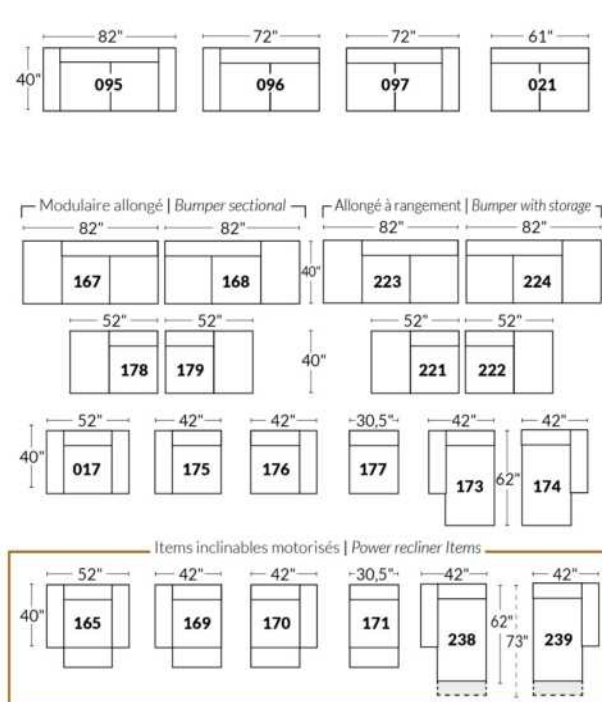

SIÈGE 30" DE LARGE | 30" SEAT WIDTH