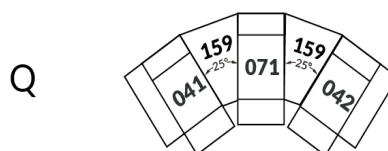

30" Seat Width | Siège 30" de large

Home Theatre CONFIGURATIONS Cinéma maison

23" Seat Width | Siège 23" de large

Home Theatre CONFIGURATIONS Cinéma maison

OPTIMA Collection

Jaymar.

Proudly designed and made in Canada