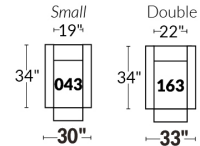

30" Seat Width | Siège 30" de large

Home Theatre CONFIGURATIONS Cinéma maison

23" Seat Width | Siège 23" de large

Home Theatre CONFIGURATIONS Cinéma maison

OPTIMA Collection

Jaymar.

Proudly designed and made in Canada

Our product is hand-made and minor variations can occur.

SPECIFICATIONS

Headrest up Headrest down Fully reclined

- Ⓐ 40" Total Height
- Ⓑ 33" Height headrest down
- Ⓒ 24" Arm Height
- Ⓓ 19,5" Seat height
- Ⓔ 65" Depth fully reclined
- Ⓕ 20"ou/ 22" Seat depth
- Ⓖ 37,5" Depth with headrest up

ARMS

Arm option
Regular arm Large or Small arm

Accessories option, available on certain Regular arms ONLY.

SWIVEL ROCKING MOTION CHAIR

16" Wall clearance
42" Height
6" Arms width
Wood base option

23" SEAT WIDTH