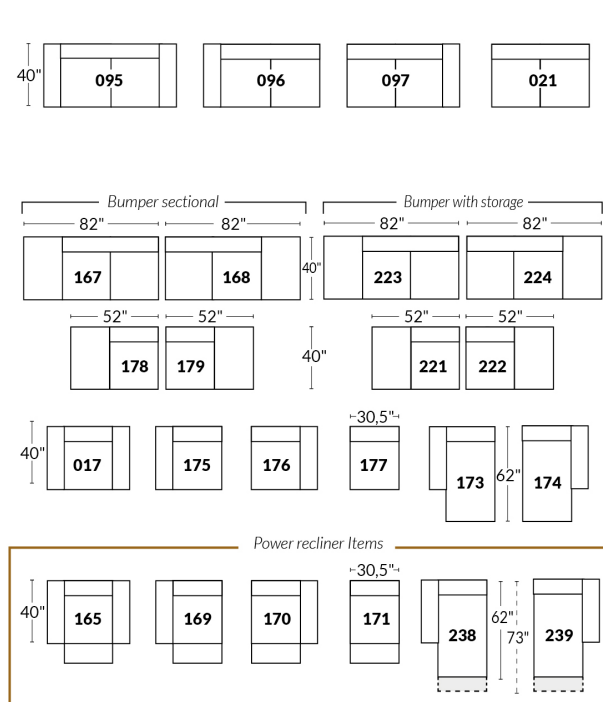

30" Seat Width | Siège 30" de large

Home Theatre CONFIGURATIONS Cinéma maison

23" Seat Width | Siège 23" de large

Home Theatre CONFIGURATIONS Cinéma maison

OPTIMA Collection

Jaymar.

Proudly designed and made in Canada

Our product is hand-made and minor variations can occur.

SPECIFICATIONS

Headrest up Headrest down Fully reclined

- Ⓐ 40" Total Height
- Ⓑ 33" Height headrest down
- Ⓒ 24" Arm Height
- Ⓓ 19,5" Seat height
- Ⓔ 65" Depth fully reclined
- Ⓕ 20"ou/ 22" Seat depth
- Ⓖ 37,5" Depth with headrest up

ARMS

Arm option
Regular arm Large or Small arm

Accessories option, available on certain Regular arms ONLY.

SWIVEL ROCKING MOTION CHAIR

16" Wall clearance
42" Height
6" Arms width
Wood base option

23" SEAT WIDTH

30" SEAT WIDTH

Others