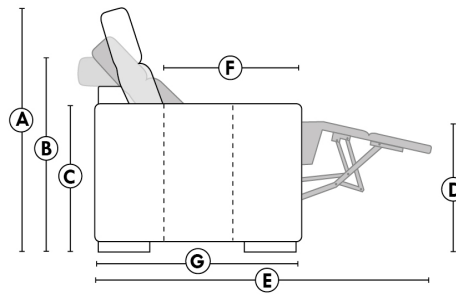

30" Seat Width | Siège 30" de large

Home Theatre CONFIGURATIONS Cinéma maison

23" Seat Width | Siège 23" de large

Home Theatre CONFIGURATIONS Cinéma maison

OPTIMA Collection

Jaymar.

Proudly designed and made in Canada

Our product is hand-made and minor variations can occur.

SPECIFICATIONS

Headrest up Headrest down Fully reclined

- Ⓐ 40" Total Height
- Ⓑ 33" Height headrest down
- Ⓒ 24" Arm Height
- Ⓓ 19,5" Seat height
- Ⓔ 65" Depth fully reclined
- Ⓕ 20"ou/ 22" Seat depth
- Ⓖ 37,5" Depth with headrest up