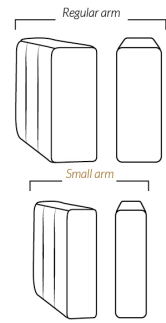

30" Seat Width | Siège 30" de large

Home Theatre CONFIGURATIONS Cinéma maison

23" Seat Width | Siège 23" de large

Home Theatre CONFIGURATIONS Cinéma maison

OPTIMA Collection

Jaymar.

Proudly designed and made in Canada

Our product is hand-made and minor variations can occur.

SPECIFICATIONS

Headrest up Headrest down Fully reclined

- Ⓐ 40" Total Height
- Ⓑ 33" Height headrest down
- Ⓒ 24" Arm Height
- Ⓓ 19,5" Seat height
- Ⓔ 65" Depth fully reclined
- Ⓕ 20"ou/ 22" Seat depth
- Ⓖ 37,5" Depth with headrest up

ARMS

Arm option
Regular arm Large or Small arm

Accessories option, available on certain Regular arms ONLY.

SWIVEL ROCKING MOTION CHAIR

16" Wall clearance
42" Height
6" Arms width
Wood base option

23" SEAT WIDTH