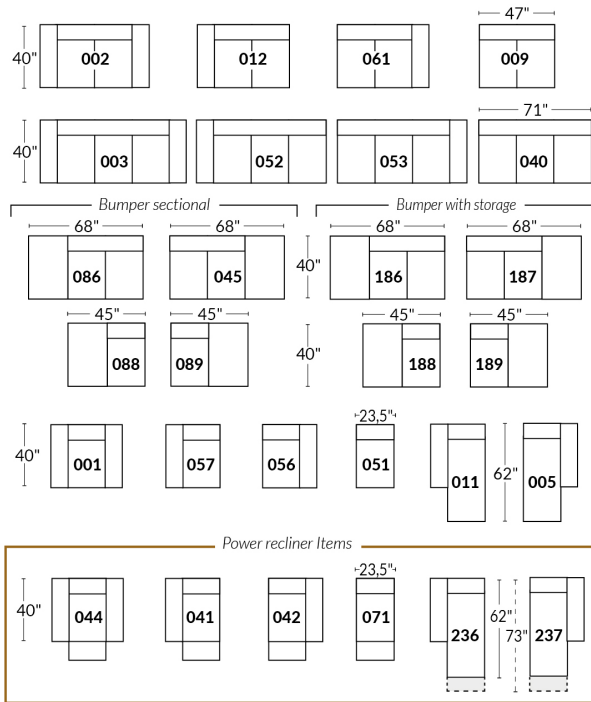

30" Seat Width | Siège 30" de large

Home Theatre CONFIGURATIONS Cinéma maison

23" Seat Width | Siège 23" de large

Home Theatre CONFIGURATIONS Cinéma maison

OPTIMA Collection

Jaymar.

Proudly designed and made in Canada

Our product is hand-made and minor variations can occur.

SPECIFICATIONS

Headrest up Headrest down Fully reclined

- Ⓐ 40" Total Height
- Ⓑ 33" Height headrest down
- Ⓒ 24" Arm Height
- Ⓓ 19,5" Seat height
- Ⓔ 65" Depth fully reclined
- Ⓕ 20"ou/ 22" Seat depth
- Ⓖ 37,5" Depth with headrest up

ARMS

Arm option
Regular arm Large or Small arm

Accessories option, available on certain Regular arms ONLY.

SWIVEL ROCKING MOTION CHAIR

16" Wall clearance
42" Height
6" Arms width
Wood base option

23" SEAT WIDTH

30" SEAT WIDTH

Others