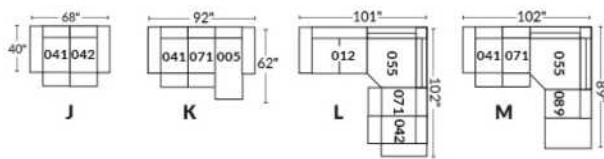

EXEMPLE 23" EXAMPLE