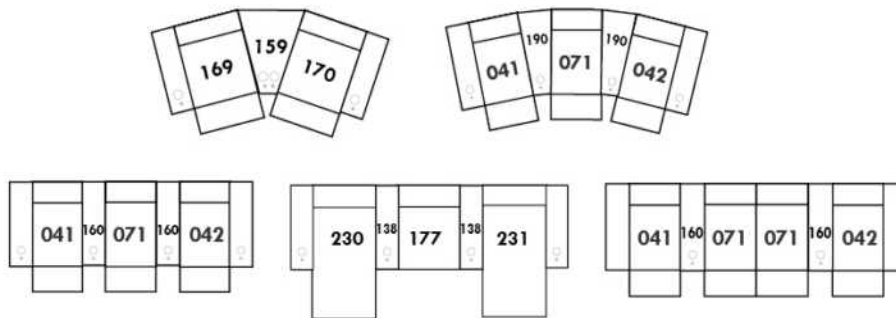

Each storage item has 2 USB ports and one electrical outlet inside the storage.

SUGGESTED CONFIGURATIONS

CDN Price List

SHIRAZ

LEG: Specify colour of legs LG87 or LG96. Also available metal leg LG88.

COMBO: Cover #2 on back cushions only.