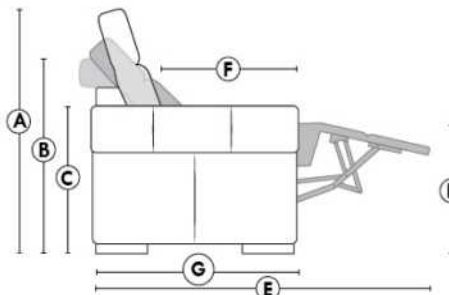

WASHINGTON

OPTIMA
Collection

Jaymar

Conçu et fabriqué fièrement au Canada
Proudly designed and made in Canada

SPECIFICATIONS