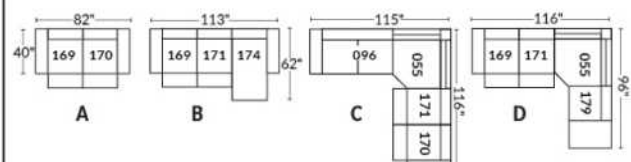

EXEMPLE 30" EXAMPLE