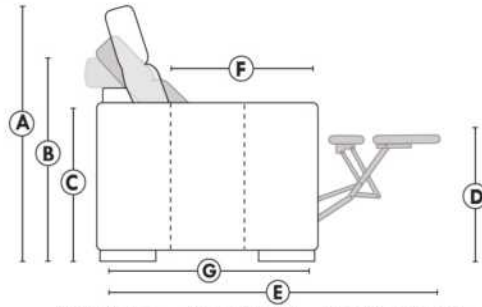

DARIO

PARALLELE
Collection 33

Jaymar

Conçu et fabriqué fièrement au Canada
Proudly designed and made in Canada

Our product is hand-made and minor variations can occur.

SPECIFICATIONS