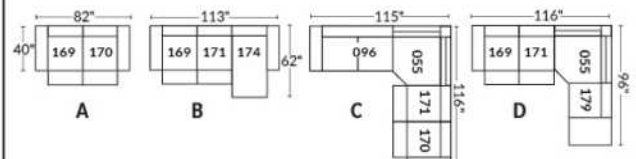

EXEMPLE 30" EXAMPLE