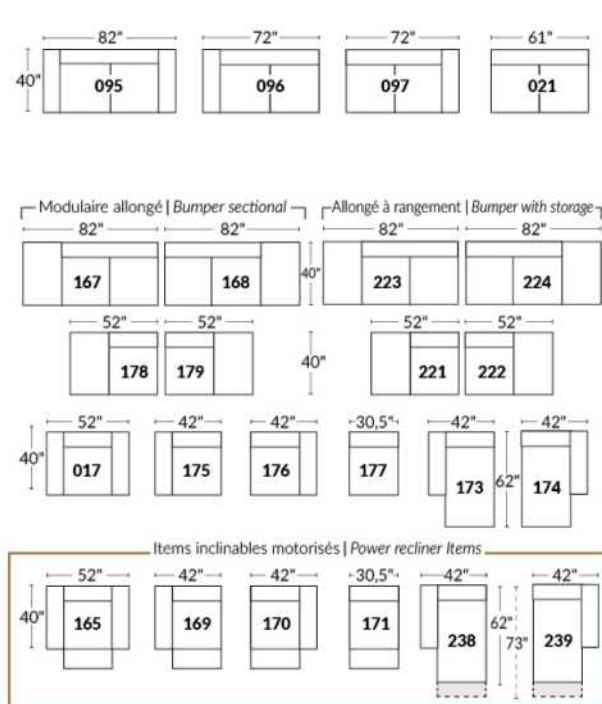

SIÈGE 30" DE LARGE | 30" SEAT WIDTH