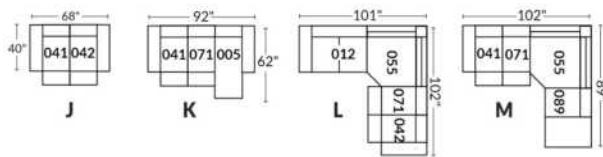

EXEMPLE 23" EXAMPLE