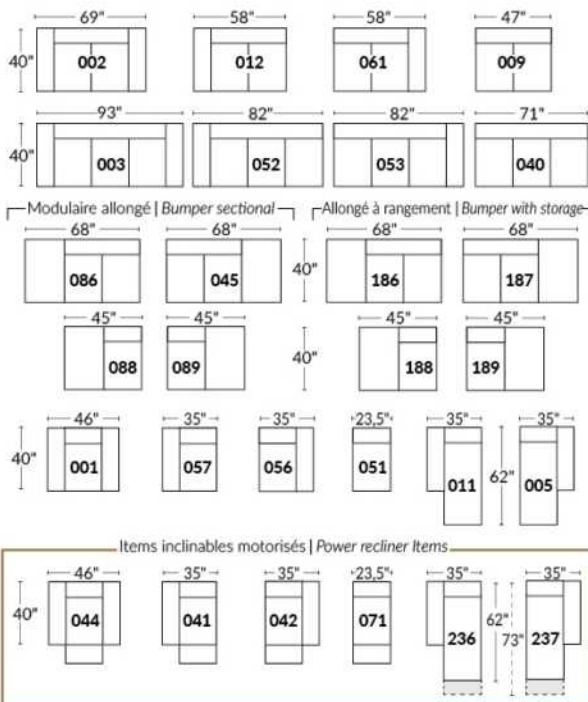

SIÈGE 23" DE LARGE | 23" SEAT WIDTH