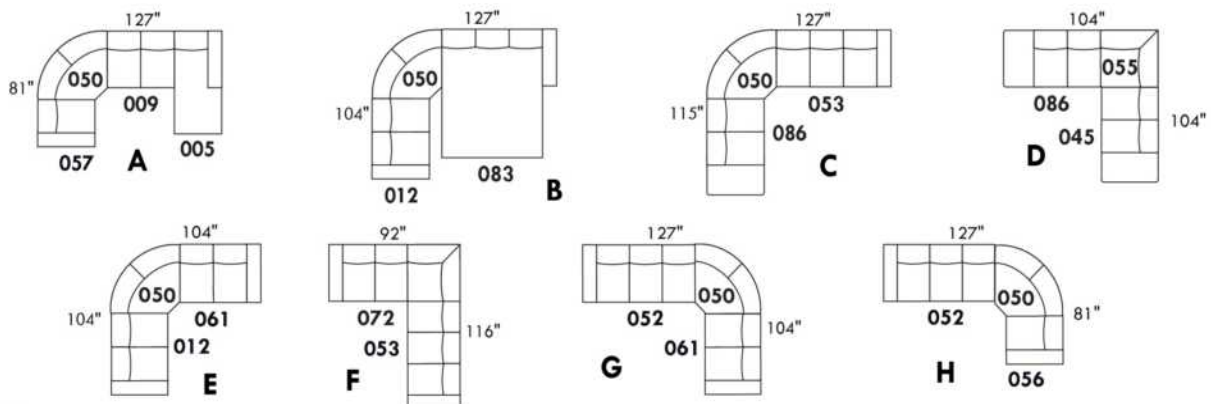

CONFIGURATIONS