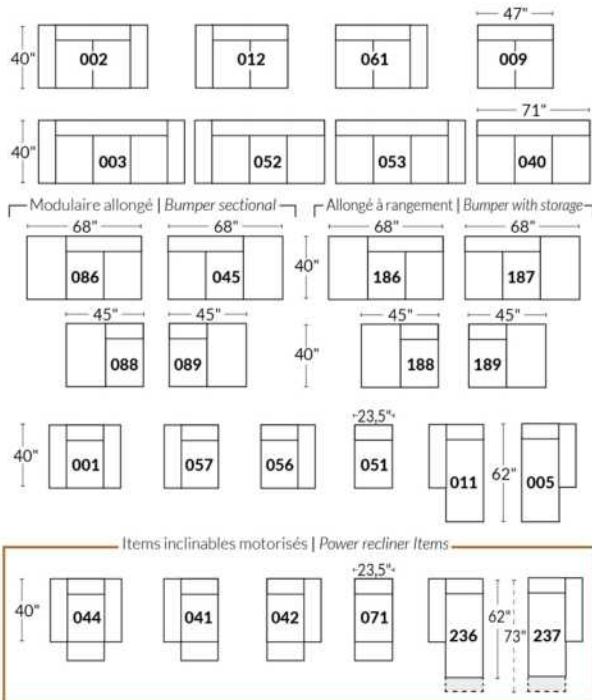

SIÈGE 23" DE LARGE | 23" SEAT WIDTH