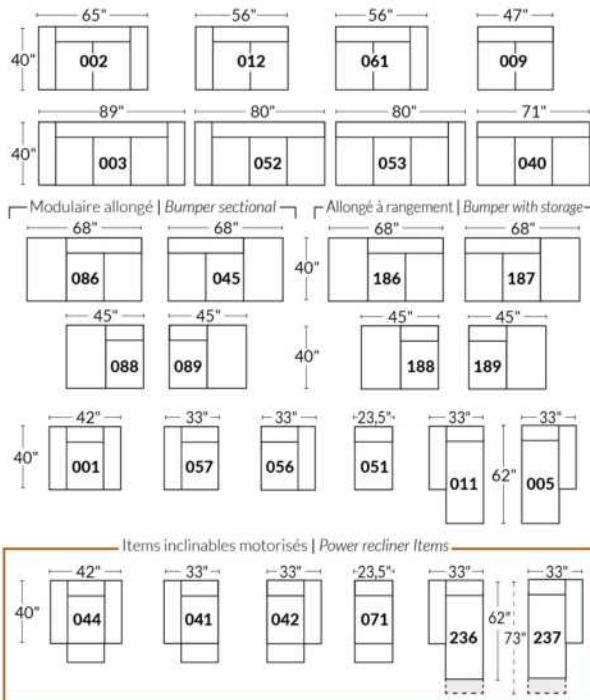

SIÈGE 23" DE LARGE | 23" SEAT WIDTH