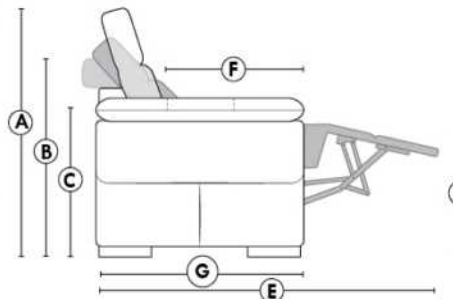

SPECIFICATIONS