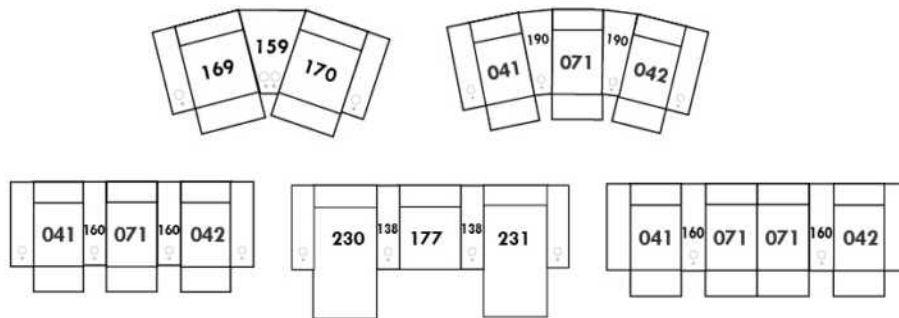

Each storage item has 2 USB ports and one electrical outlet inside the storage.

SUGGESTED CONFIGURATIONS

BUDAPEST

FEATURES:

- Manual adjustable headrest on all items (2 on square corner & stationary on wedge).
- *Wall hugger power recliners with full footrest. *043 & 163 chairs: Wall clearance 16".
- Power recliner lounge chair with power headrest in option. Wall clearance 8" & front 5".
- Seat cushions with shaped foam + 1" layer of memory foam; arm with memory foam.
- Stitching: Small thread in fabric & large flat thread in leather.