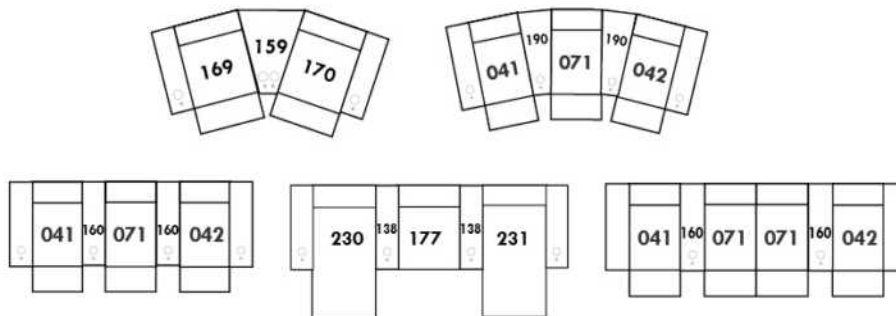

Each storage item has 2 USB ports and one electrical outlet inside the storage.

SUGGESTED CONFIGURATIONS

CDN Price List

BRASILIA

LG52 available metal or wood. If wood specify colour.

COMBO: Cover #2 on back only.