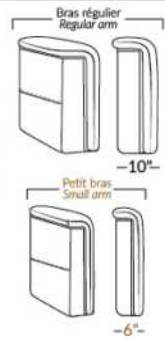

MELBOURNE

OPTIMA
Collection

Jaymar

Conçu et fabriqué fièrement au Canada
Proudly designed and made in Canada

Our product is hand-made and minor variations can occur.

SPECIFICATIONS

- ☐ Appui-tête levé Headrest up
- ☐ Appui-tête baissé Headrest down
- ☐ Complètement incliné Fully reclined

- **A** Hauteur complète 40" Total Height
- **B** Hauteur appui-tête baissé 33" Height headrest down
- **C** Hauteur du bras 24,5" Arm Height
- **D** Hauteur du siège 19,5" Seat height
- **E** Profondeur inclinée 65" Depth fully reclined
- **F** Profondeur d'assise 20"ou/ou 22" Seat depth
- **G** Profondeur appui-tête monté 37,5" Depth with headrest up

BRAS | ARMS

Option de bras:
Bras Régulier Large 10" ou Petit bras 6"

Arm option
Regular arm Large 10" or Small arm 6"

Contrôle de l'inclinaison situé à l'extérieur du bras
Recliner control located on the outside of the arm.

FAUTEUIL BERÇANT PIVOTANT INCLINABLE SWIVEL ROCKING MOTION CHAIR

SIÈGE 23" DE LARGE | 23" SEAT WIDTH

SIÈGE 30" DE LARGE | 30" SEAT WIDTH

Autres | Others

EXEMPLE 23" EXAMPLE

EXEMPLE 30" EXAMPLE