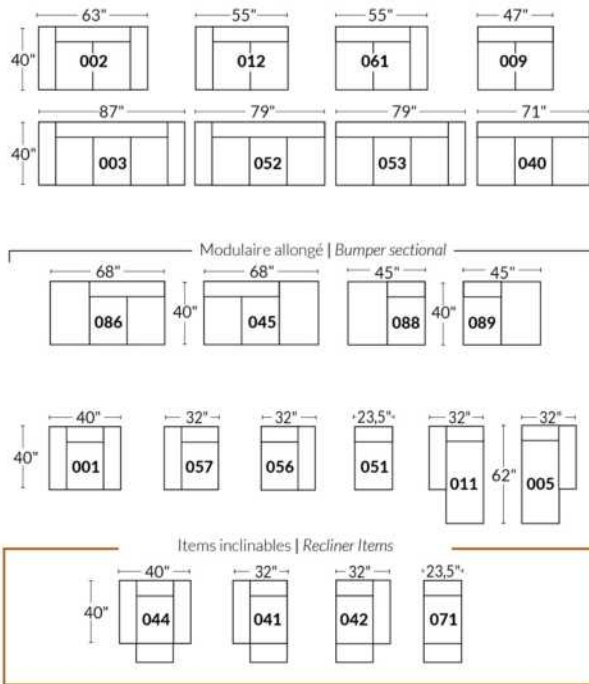

SIÈGE 23" DE LARGE | 23" SEAT WIDTH