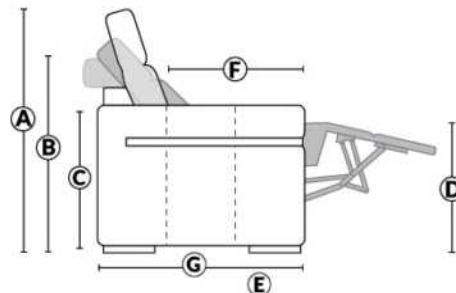

SPECIFICATIONS