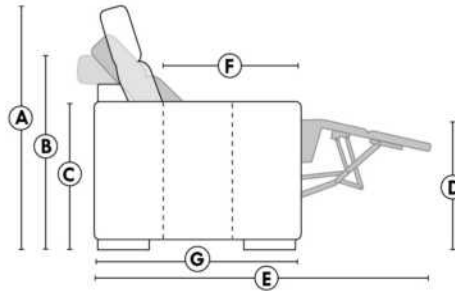

SPECIFICATIONS