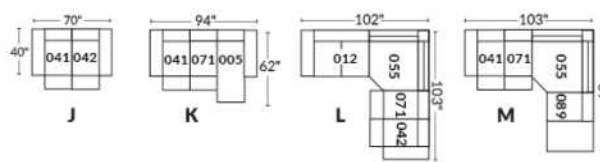

EXEMPLE 23" EXAMPLE