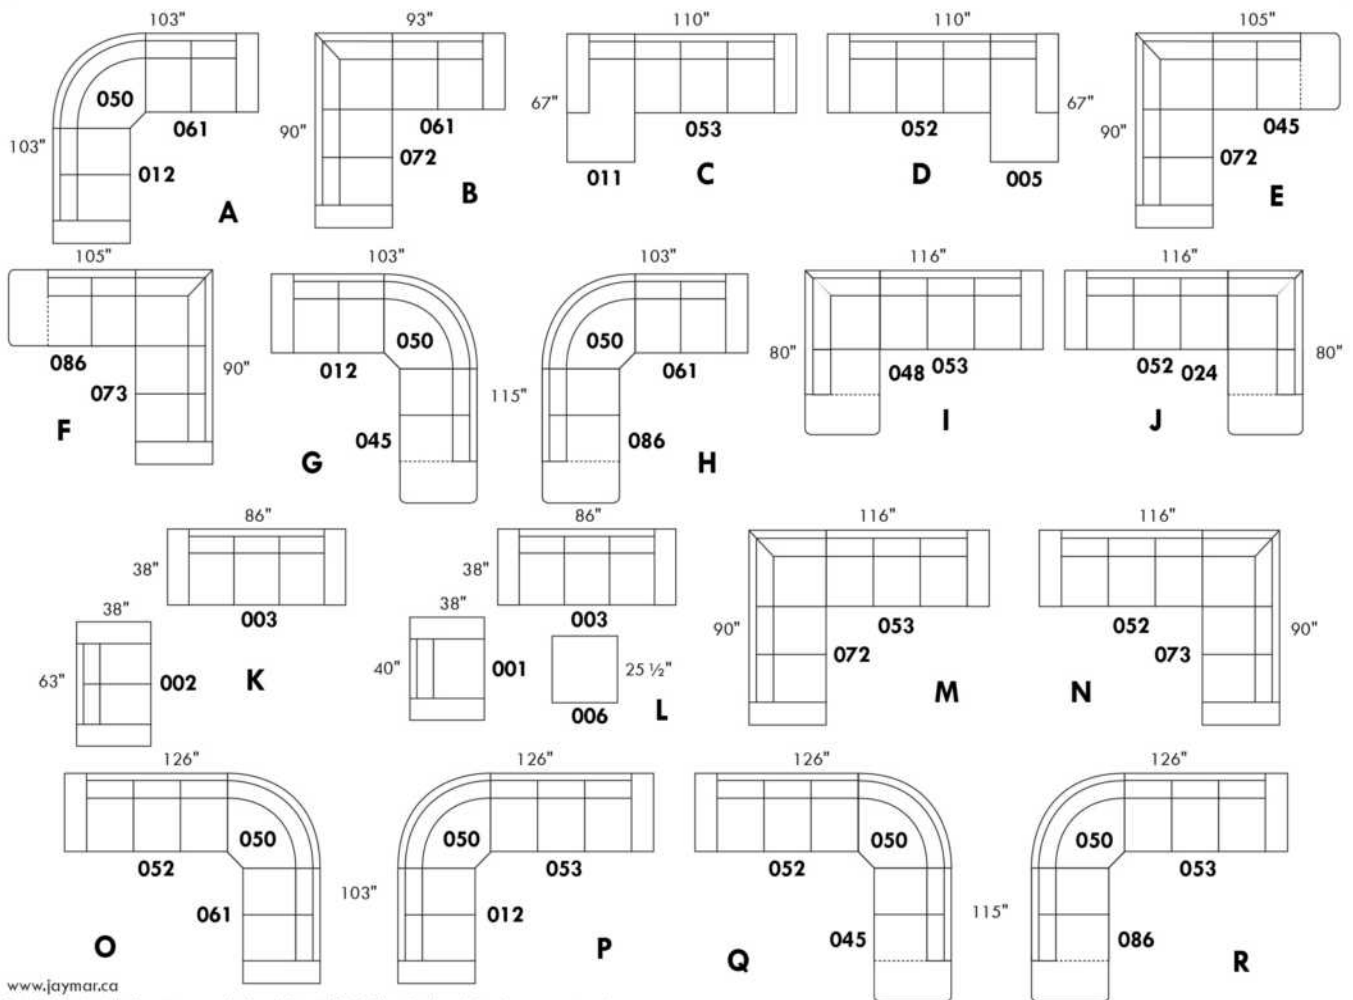

CONFIGURATIONS