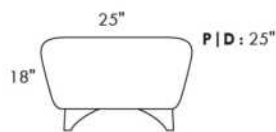

006

COUSSIN DÉCORATIF INCLU
ARM BOLSTER INCLUDED