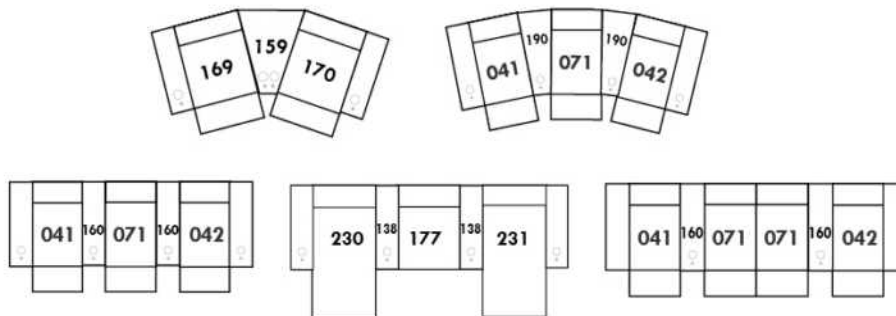

Each storage item has 2 USB ports and one electrical outlet inside the storage.

SUGGESTED CONFIGURATIONS

CDN Price List

TOULOUSE

FEATURES: Modern style with tufted headrest & base. Manual headrest adjustable to 1 position.
SPECS: Seat Depth: 23". Arm Height: 21". Seat Height: 16,5".