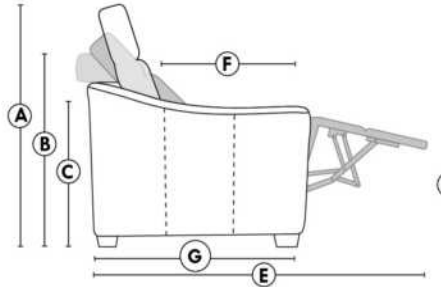

SPECIFICATIONS