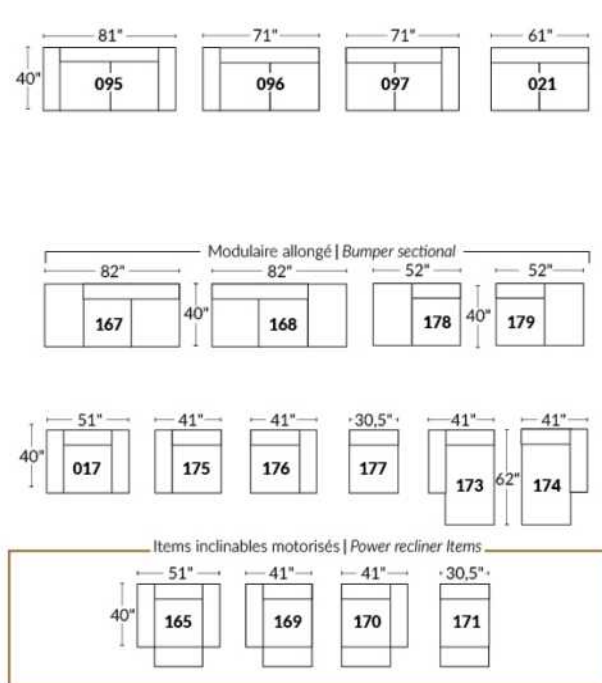

SIÈGE 30" DE LARGE | 30" SEAT WIDTH