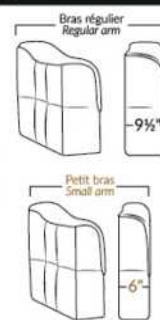

BRAS | ARMS

Option de bras:
Bras Régulier Large 9,5" ou Petit bras 6"

Arm option
Regular arm Large 9.5" or Small arm 6"

Contrôle de l'inclinaison situé à l'extérieur du bras
Recliner control located on the outside of the arm.