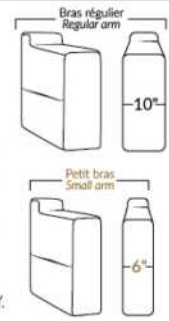

BRAS | ARMS

Option de bras:
Bras Régulier Large 10" ou Petit bras 6"

Arm option
Regular arm Large 10" or Small arm 6"

Contrôle de l'inclinaison situé à l'intérieur du bras
Recliner control located on the inside of the arm.

Option d'accessoires disponible sur le bras régulier seulement
Accessories option, available on Regular arms ONLY.