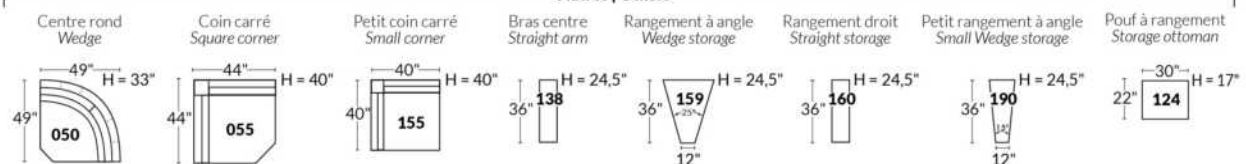

Autres | Others