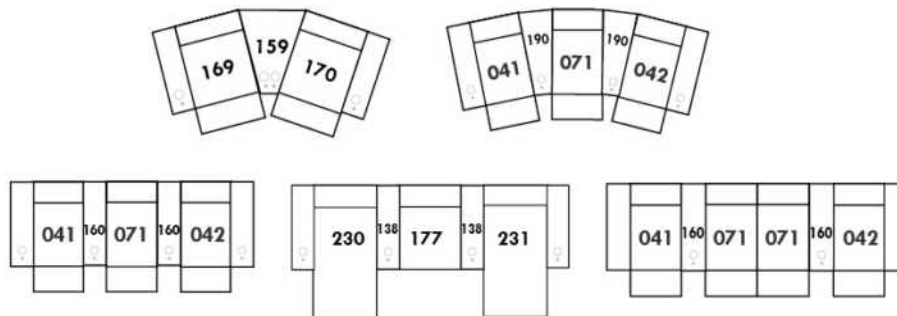

Each storage item has 2 USB ports and one electrical outlet inside the storage.

SUGGESTED CONFIGURATIONS

CDN Price List

BARCELONA

Specify colour of legs LG103.

*REMARK: Armless end pieces are not fully upholstered.