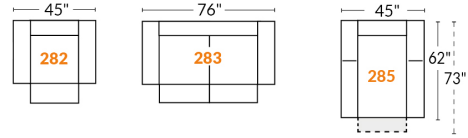

SPECIFICATIONS

- Ⓐ 40" Total Height
- Ⓑ 33" Height headrest down
- Ⓒ 19,5" Seat height
- Ⓓ 65" Depth fully reclined
- Ⓔ 20" or 22" Seat depth
- Ⓕ 37,5" Depth with headrest up
- Ⓖ 24,5" Arm Height
- Ⓗ 7,25" Arm Width

23" SEAT WIDTH

Power recliner Items

30" SEAT WIDTH

Power recliner Items

Others

D-BOX

23" EXAMPLES

30" EXAMPLES