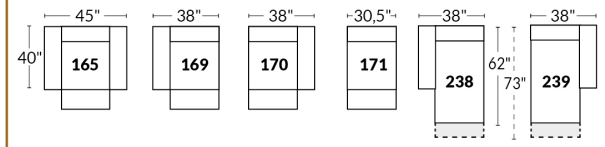

Power recliner Items