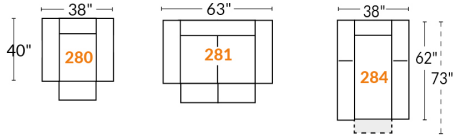

SPECIFICATIONS

- Ⓐ 40" Total Height
- Ⓑ 33" Height headrest down
- Ⓒ 19,5" Seat height
- Ⓓ 65" Depth fully reclined
- Ⓔ 20" or 22" Seat depth
- Ⓕ 37,5" Depth with headrest up
- Ⓖ 24,5" Arm Height
- Ⓗ 7,25" Arm Width

23" SEAT WIDTH

Power recliner Items

30" SEAT WIDTH

Power recliner Items

Others

D-BOX

23" EXAMPLES

30" EXAMPLES