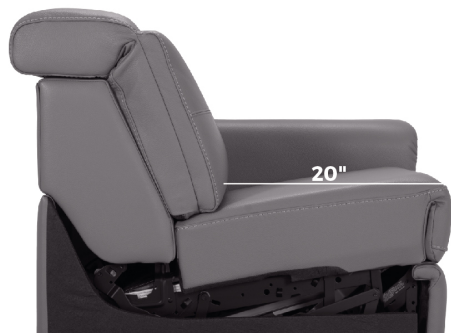

Seat Depth 20" or 22"

20"