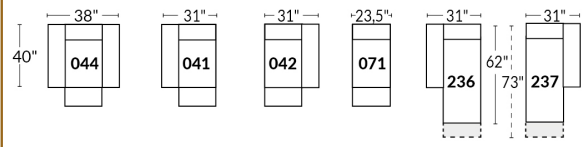

Power recliner Items