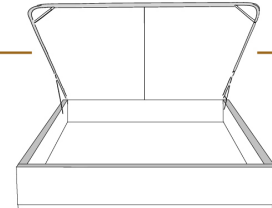

Avec rangement | With Storage
K 430 - Q 431