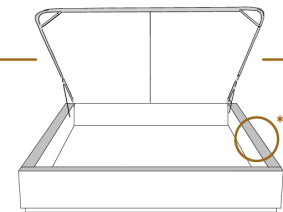

Avec rangement | With Storage
****1" plus large | **1" wider
K 530 - Q 531**