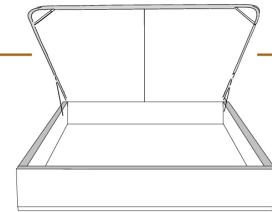

Avec rangement | With Storage
K 430 - Q 431