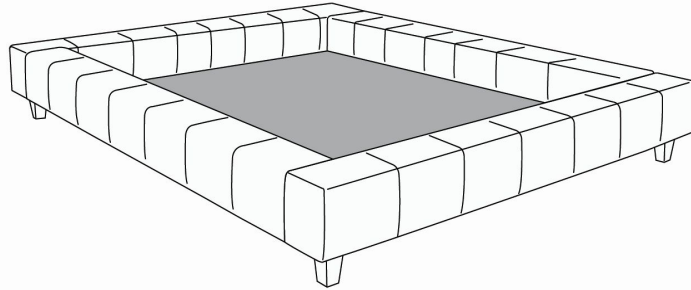

VOILÀ

Lit voilà Bed items

Base de Lit/Bed base

372 California King (US only/seulement) | 380 King | 360 Queen | 314 Simple/ Single