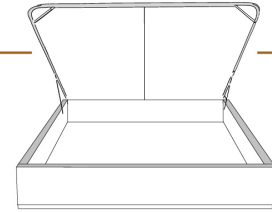

Avec rangement | With Storage
K 430 - Q 431