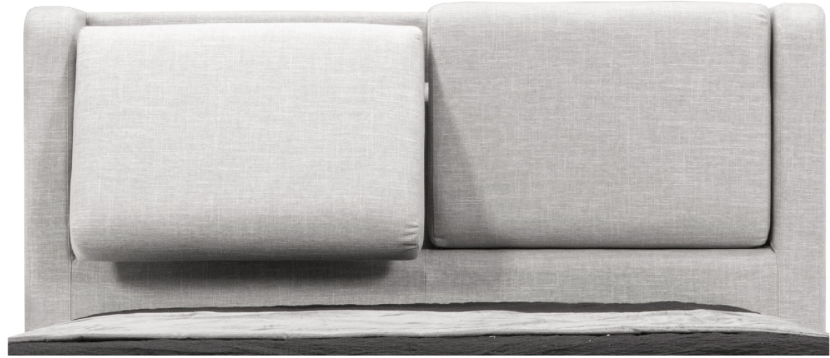

ZEN

Tête de lit **sans** oreilles | Headboard **without** wings

400 King - 401 Queen

Pour les dimensions des bases; Voir la liste de prix 99900
For the dimensions of the bed bases; See Price list 99900

4" Base contour LARGE | WIDE contour Base

DIMENSIONS

Lit grandeur complète
Complete bed size

Base: 12" Haut | Height

L x P/D x H

87" x 95" x 47"

69" x 95" x 47"

K
Q