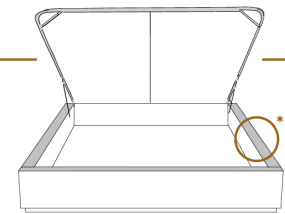

Avec rangement | With Storage
**1" plus large | **1" wider
K 530 - Q 531