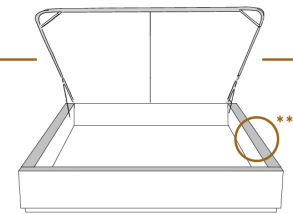

Avec rangement | With Storage
****1" plus large | **1" wider
K 530 - Q 531**