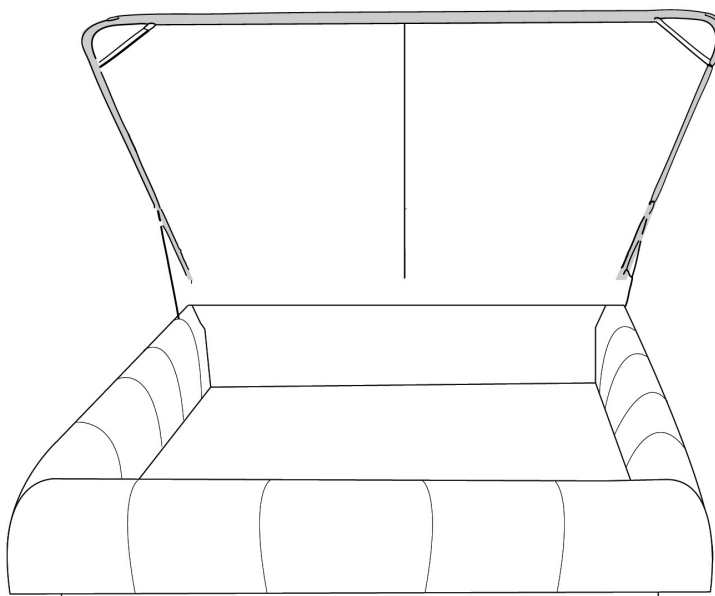

Lit avec rangement | Bed with storage

365 King | 366 Queen | 367 Double | 368 Simple/ Single

www.jaymar.ca

Les illustrations sont génériques et n'indiquent pas tous les détails de coutures.
The sketches are generic and do not reflect all sewing details.

R: 2016-02