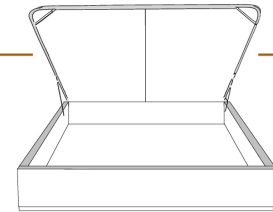

Avec rangement | With Storage
K 430 - Q 431