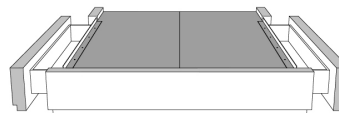

Rangement à tiroir latéraux
With Side Drawers
**K 450 - Q 451 (2 tiroirs | drawers)
D 452 - S 453 (1 tiroir | drawer)**

2" Base contour MINCE | NARROW contour Base

DIMENSIONS

Lit grandeur complète
Complete bed size

Base: 12" Haut | Height