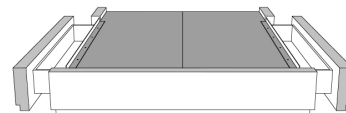

Rangement à tiroir latéraux
With Side Drawers
**K 450 - Q 451 (2 tiroirs | drawers)
D 452 - S 453 (1 tiroir | drawer)**

2" Base contour MINCE | NARROW contour Base

DIMENSIONS

Lit grandeur complète
Complete bed size

Base: 12" Haut | Height

L x P/D x H

K
Q
D
S

87" x 88" x 44"
69" x 88" x 44"
64" x 84" x 44"
49" x 84" x 44"