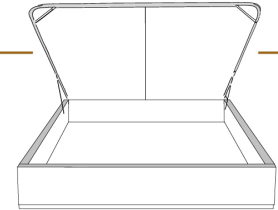

Avec rangement | With Storage
K 430 - Q 431