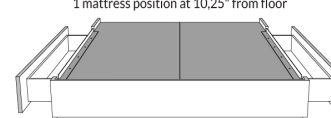

Rangement à tiroir latéraux
With Side Drawers
K 550 - Q 551 (2 tiroirs | drawers)
D 552 - S 553 (1 tiroir | drawer)

Les illustrations sont génériques et n'indiquent pas tous les détails de coutures. | The sketches are generic and do not reflect all sewing details.