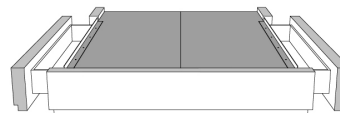

Rangement à tiroir latéraux
With Side Drawers
**K 450 - Q 451 (2 tiroirs | drawers)
D 452 - S 453 (1 tiroir | drawer)**

2" Base contour MINCE | NARROW contour Base

DIMENSIONS

Lit grandeur complète
Complete bed size

Base: 12" Haut | Height

L x P/D x H

K
Q
D
S

87" x 88" x 62"
69" x 88" x 62"
64" x 84" x 62"
49" x 84" x 62"