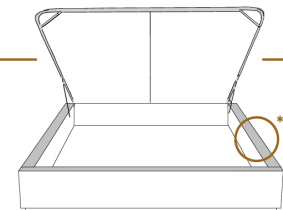

Avec rangement | With Storage
****1" plus large | **1" wider
K 530 - Q 531**