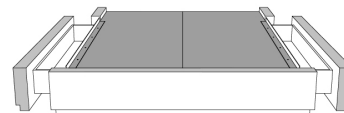

Rangement à tiroir latéraux
With Side Drawers
K 450 - Q 451 (2 tiroirs | drawers)
D 452 - S 453 (1 tiroir | drawer)

2" Base contour MINCE | NARROW contour Base

DIMENSIONS

Lit grandeur complète
Complete bed size

Base: 12" Haut | Height

L x P/D x H

K
Q
D
S

87" x 88" x 58"
69" x 88" x 58"
64" x 84" x 58"
49" x 84" x 58"