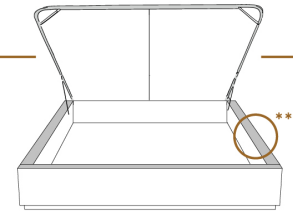

Avec rangement | With Storage
**1" plus large | **1" wider
K 530 - Q 531