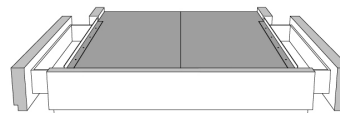

Rangement à tiroir latéraux
With Side Drawers
K 450 - Q 451 (2 tiroirs | drawers)
D 452 - S 453 (1 tiroir | drawer)

2" Base contour MINCE | NARROW contour Base

DIMENSIONS

Lit grandeur complète
Complete bed size

Base: 12" Haut | Height

L x P/D x H

K
Q
D
S

87" x 88" x 62"
69" x 88" x 62"
64" x 84" x 62"
49" x 84" x 62"