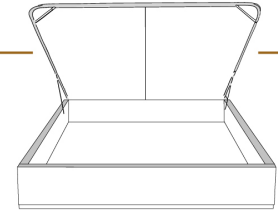

Avec rangement | With Storage
K 430 - Q 431