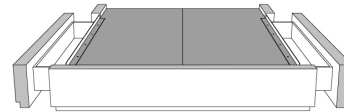

Rangement à tiroir latéraux
With Side Drawers
**K 450 - Q 451 (2 tiroirs | drawers)
D 452 - S 453 (1 tiroir | drawer)**

2" Base contour MINCE | NARROW contour Base

DIMENSIONS

Lit grandeur complète
Complete bed size

Base: 12" Haut | Height

L x P/D x H

K
Q
D
S

87" x 88" x 62"
69" x 88" x 62"
64" x 84" x 62"
49" x 84" x 62"