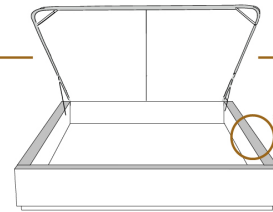

Avec rangement | With Storage
****1" plus large | **1" wider
K 530 - Q 531**