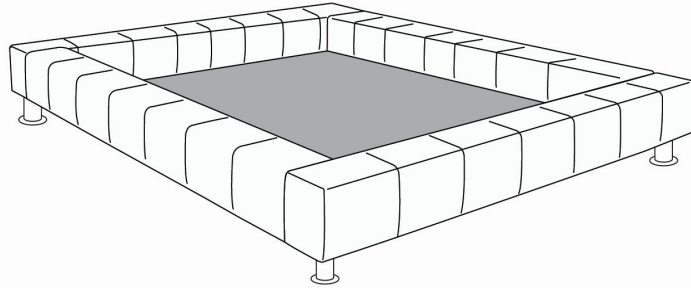

BRIDGE

Lit bridge *Bed items*

Base de Lit/Bed base

372 California King (US only/seulement) | 380 King | 360 Queen | 314 Simple/ Single