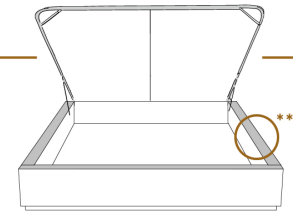

Avec rangement | With Storage
**1" plus large | **1" wider
K 530 - Q 531