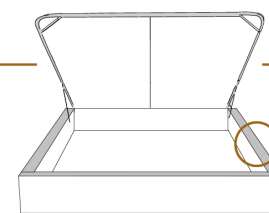

Avec rangement | With Storage
**1" plus large | **1" wider
K 530 - Q 531