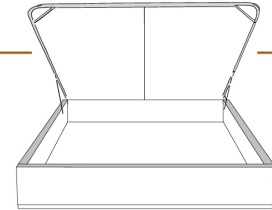

Avec rangement | With Storage
K 430 - Q 431