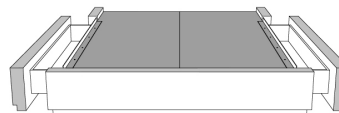

Rangement à tiroir latéraux
With Side Drawers
**K 450 - Q 451 (2 tiroirs | drawers)
D 452 - S 453 (1 tiroir | drawer)**

2" Base contour MINCE | NARROW contour Base

DIMENSIONS

Lit grandeur complète
Complete bed size

Base: 12" Haut | Height

L x P/D x H

K
Q
D
S

87" x 88" x 62"
69" x 88" x 62"
64" x 84" x 62"
49" x 84" x 62"