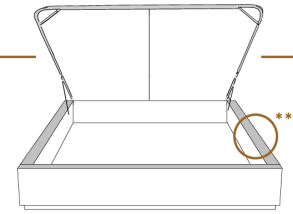

Avec rangement | With Storage
**1" plus large | **1" wider
K 530 - Q 531