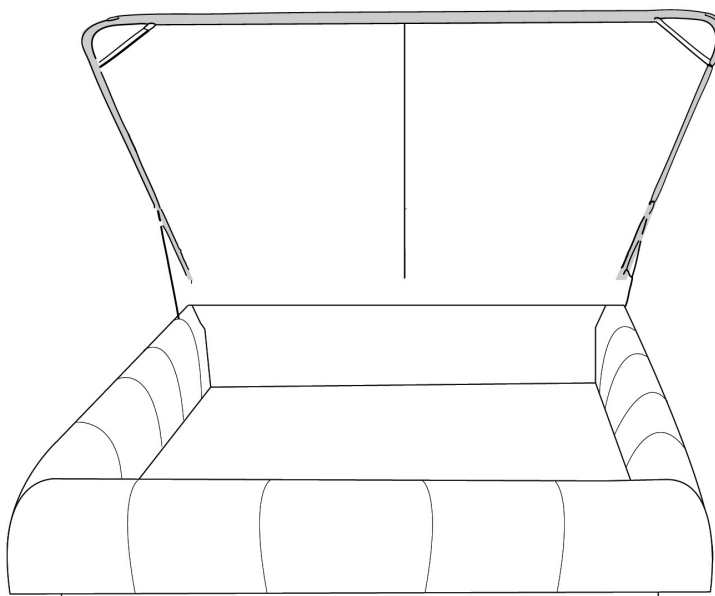

Lit avec rangement | *Bed with storage*

365 King | 366 Queen | 367 Double | 368 Simple/ *Single*

www.jaymar.ca

Les illustrations sont génériques et n'indiquent pas tous les détails de coutures.
The sketches are generic and do not reflect all sewing details.

R: 2016-02