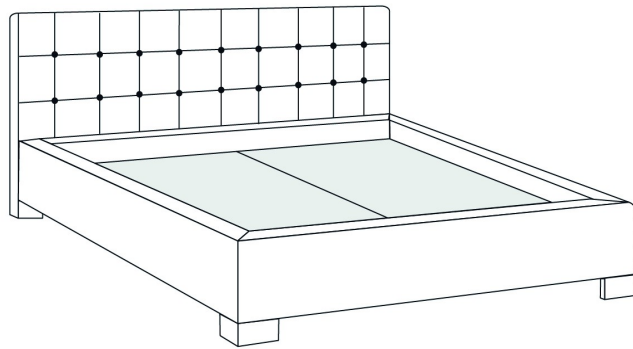

MELODY

items

Lit/Bed

380 King | 360 Queen | 304 Double | 314 Simple/ Single

Les illustrations sont génériques et n'indiquent pas tous les détails de coutures.
The sketches are generic and do not reflect all sewing details.

R201-4-03