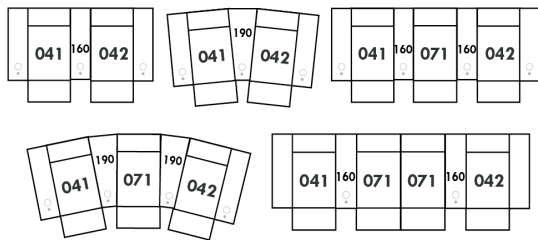

23" EXAMPLES