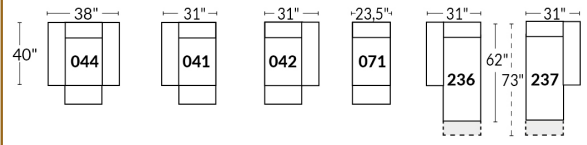

Power recliner Items