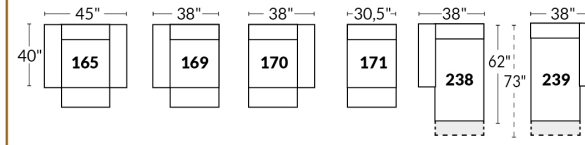

Power recliner Items