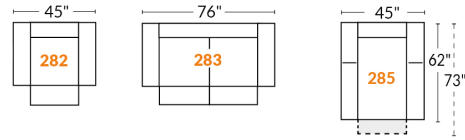

SPECIFICATIONS

- Ⓐ 40" Total Height
- Ⓑ 33" Height headrest down
- Ⓒ 19,5" Seat height
- Ⓓ 65" Depth fully reclined
- Ⓔ 20" or 22" Seat depth
- Ⓕ 37,5" Depth with headrest up
- Ⓖ 24,5" Arm Height
- Ⓗ 7,25" Arm Width

23" SEAT WIDTH

Power recliner Items

30" SEAT WIDTH

Power recliner Items

Others

D-BOX

23" EXAMPLES

30" EXAMPLES