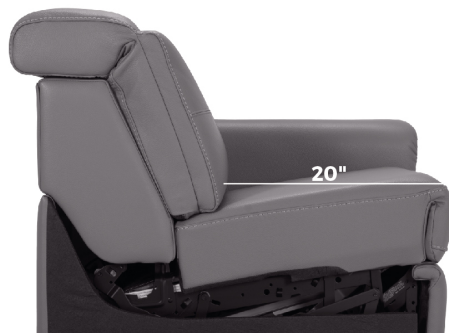

Seat Depth 20" or 22"

20"