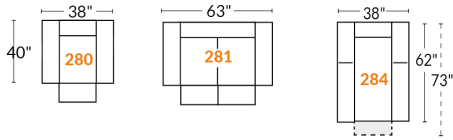

SPECIFICATIONS

- Ⓐ 40" Total Height
- Ⓑ 33" Height headrest down
- Ⓒ 19,5" Seat height
- Ⓓ 65" Depth fully reclined
- Ⓔ 20" or 22" Seat depth
- Ⓕ 37,5" Depth with headrest up
- Ⓖ 24,5" Arm Height
- Ⓗ 7,25" Arm Width

23" SEAT WIDTH

Power recliner Items

30" SEAT WIDTH

Power recliner Items

Others

D-BOX

23" EXAMPLES

30" EXAMPLES