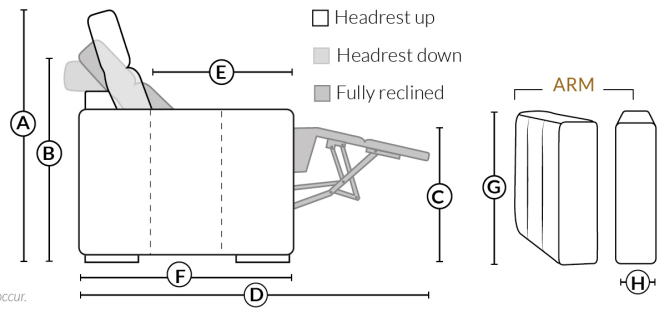

SPECIFICATIONS

- Ⓐ 40" Total Height
- Ⓑ 33" Height headrest down
- Ⓒ 19,5" Seat height
- Ⓓ 65" Depth fully reclined
- Ⓔ 20" or 22" Seat depth
- Ⓕ 37,5" Depth with headrest up
- Ⓖ 24,5" Arm Height
- Ⓗ 7,25" Arm Width