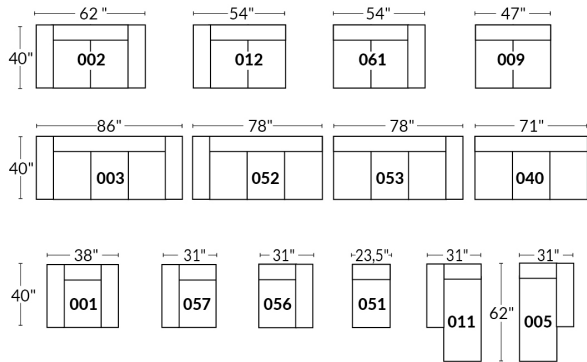

23" SEAT WIDTH